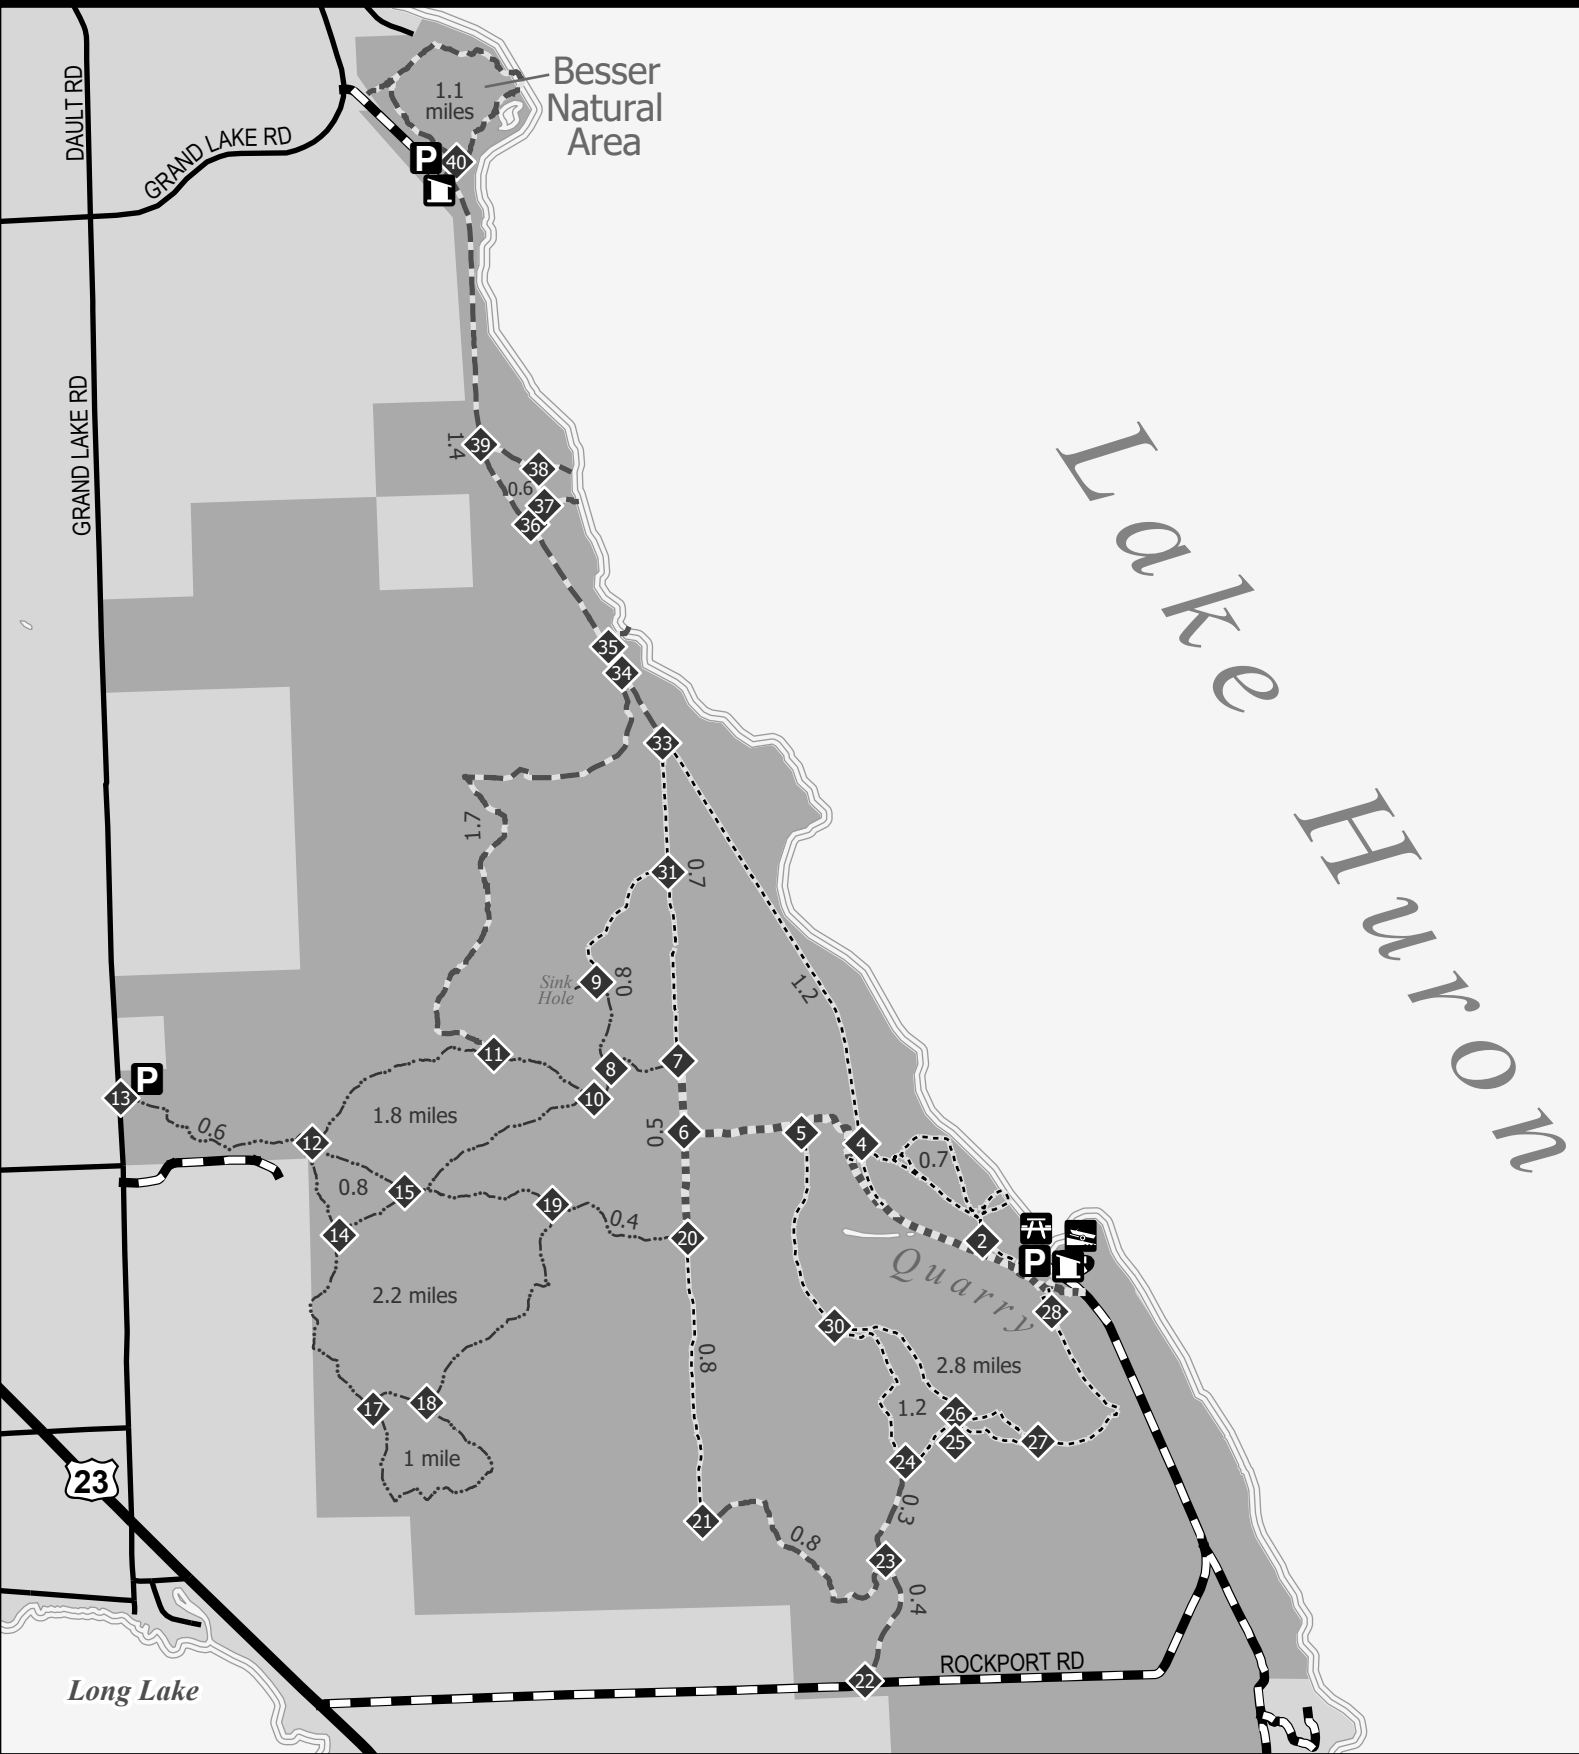

# Rockport State Recreation Area

[Michigan.gov/DNRTrails](http://Michigan.gov/DNRTrails)

- |                                |                                |                     |              |
|--------------------------------|--------------------------------|---------------------|--------------|
| State Recreation Area Boundary | Hiking Trail                   | Intersection Number | Vault Toilet |
| Paved Road                     | Biking Trail                   | Parking Lot         | Picnic Area  |
| Gravel or Dirt Road            | Equestrian Trail               | Boating Access Site |              |
| Waterbody                      | Hiking/Biking/Equestrian Trail |                     |              |

*Trails shown on this map are an approximate representation of the trail system at the time of publication and may not reflect current ground conditions. Updated: 07/20/2021*