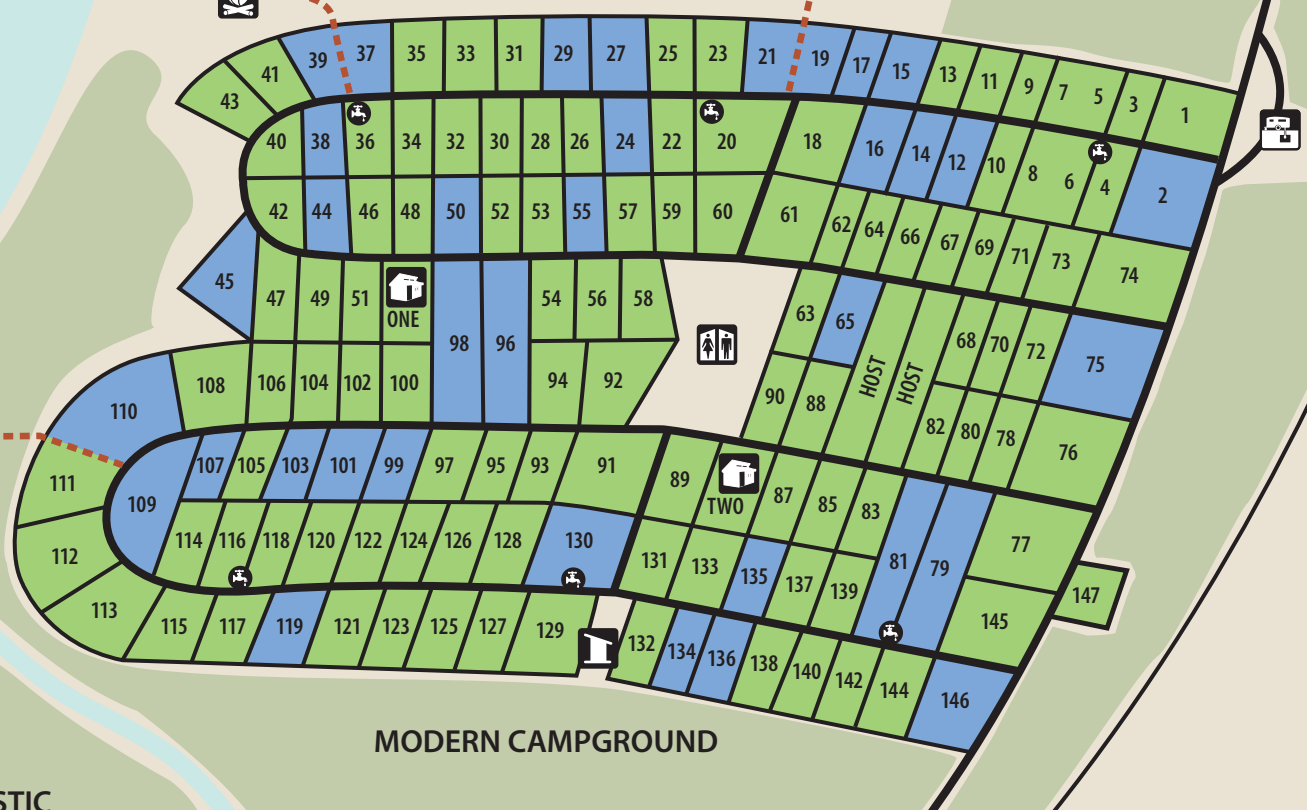

Lake Michigamme

RUSTIC CAMPGROUND

MODERN CAMPGROUND

LEGEND
(MAP NOT TO SCALE)

WALKING PATH	CAMPER CABIN
TREES	MINI CABIN
30AMP ELECTRICAL SERVICE	RESTROOMS
50AMP ELECTRICAL SERVICE	VAULT TOILET
RUSTIC SITE	BOAT LAUNCH
WATER	PLAYGROUND
SANITATION STATION	HORSESHOE PITS
PICNIC SHELTER	CAMPFIRE CIRCLE