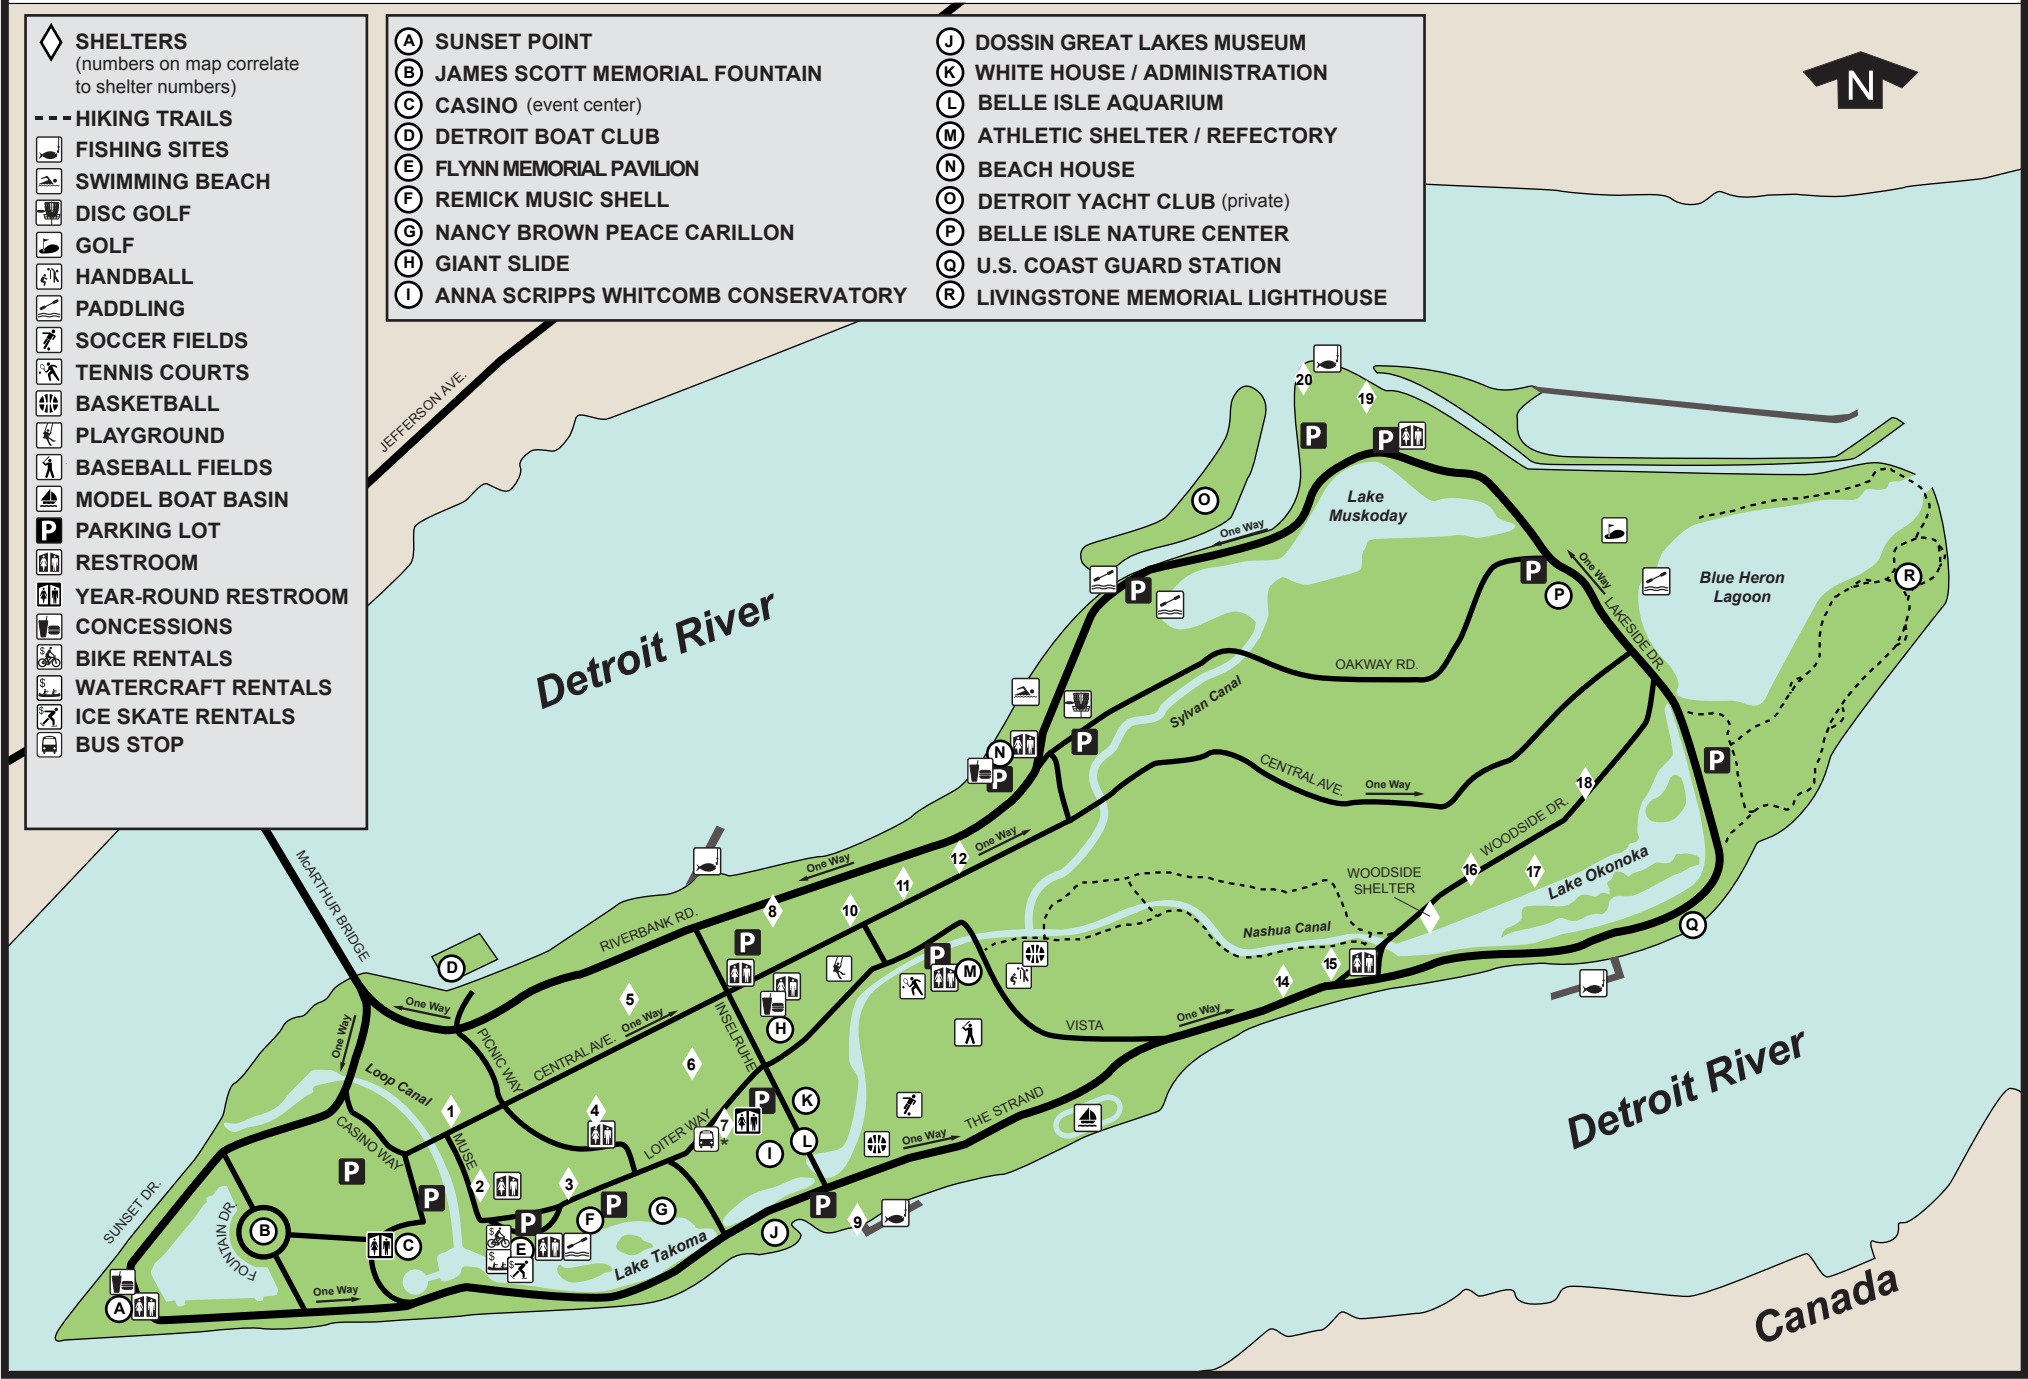

Belle Isle Park

- SHELTERS**
(numbers on map correlate to shelter numbers)
- HIKING TRAILS**
- FISHING SITES**
- SWIMMING BEACH**
- DISC GOLF**
- GOLF**
- HANDBALL**
- PADDLING**
- SOCCER FIELDS**
- TENNIS COURTS**
- BASKETBALL**
- PLAYGROUND**
- BASEBALL FIELDS**
- MODEL BOAT BASIN**
- PARKING LOT**
- RESTROOM**
- YEAR-ROUND RESTROOM**
- CONCESSIONS**
- BIKE RENTALS**
- WATERCRAFT RENTALS**
- ICE SKATE RENTALS**
- BUS STOP**

- | | |
|---|--|
| (A) SUNSET POINT | (J) DOSSIN GREAT LAKES MUSEUM |
| (B) JAMES SCOTT MEMORIAL FOUNTAIN | (K) WHITE HOUSE / ADMINISTRATION |
| (C) CASINO (event center) | (L) BELLE ISLE AQUARIUM |
| (D) DETROIT BOAT CLUB | (M) ATHLETIC SHELTER / REFECTORY |
| (E) FLYNN MEMORIAL PAVILION | (N) BEACH HOUSE |
| (F) REMICK MUSIC SHELL | (O) DETROIT YACHT CLUB (private) |
| (G) NANCY BROWN PEACE CARILLON | (P) BELLE ISLE NATURE CENTER |
| (H) GIANT SLIDE | (Q) U.S. COAST GUARD STATION |
| (I) ANNA SCRIPPS WHITCOMB CONSERVATORY | (R) LIVINGSTONE MEMORIAL LIGHTHOUSE |

Canada