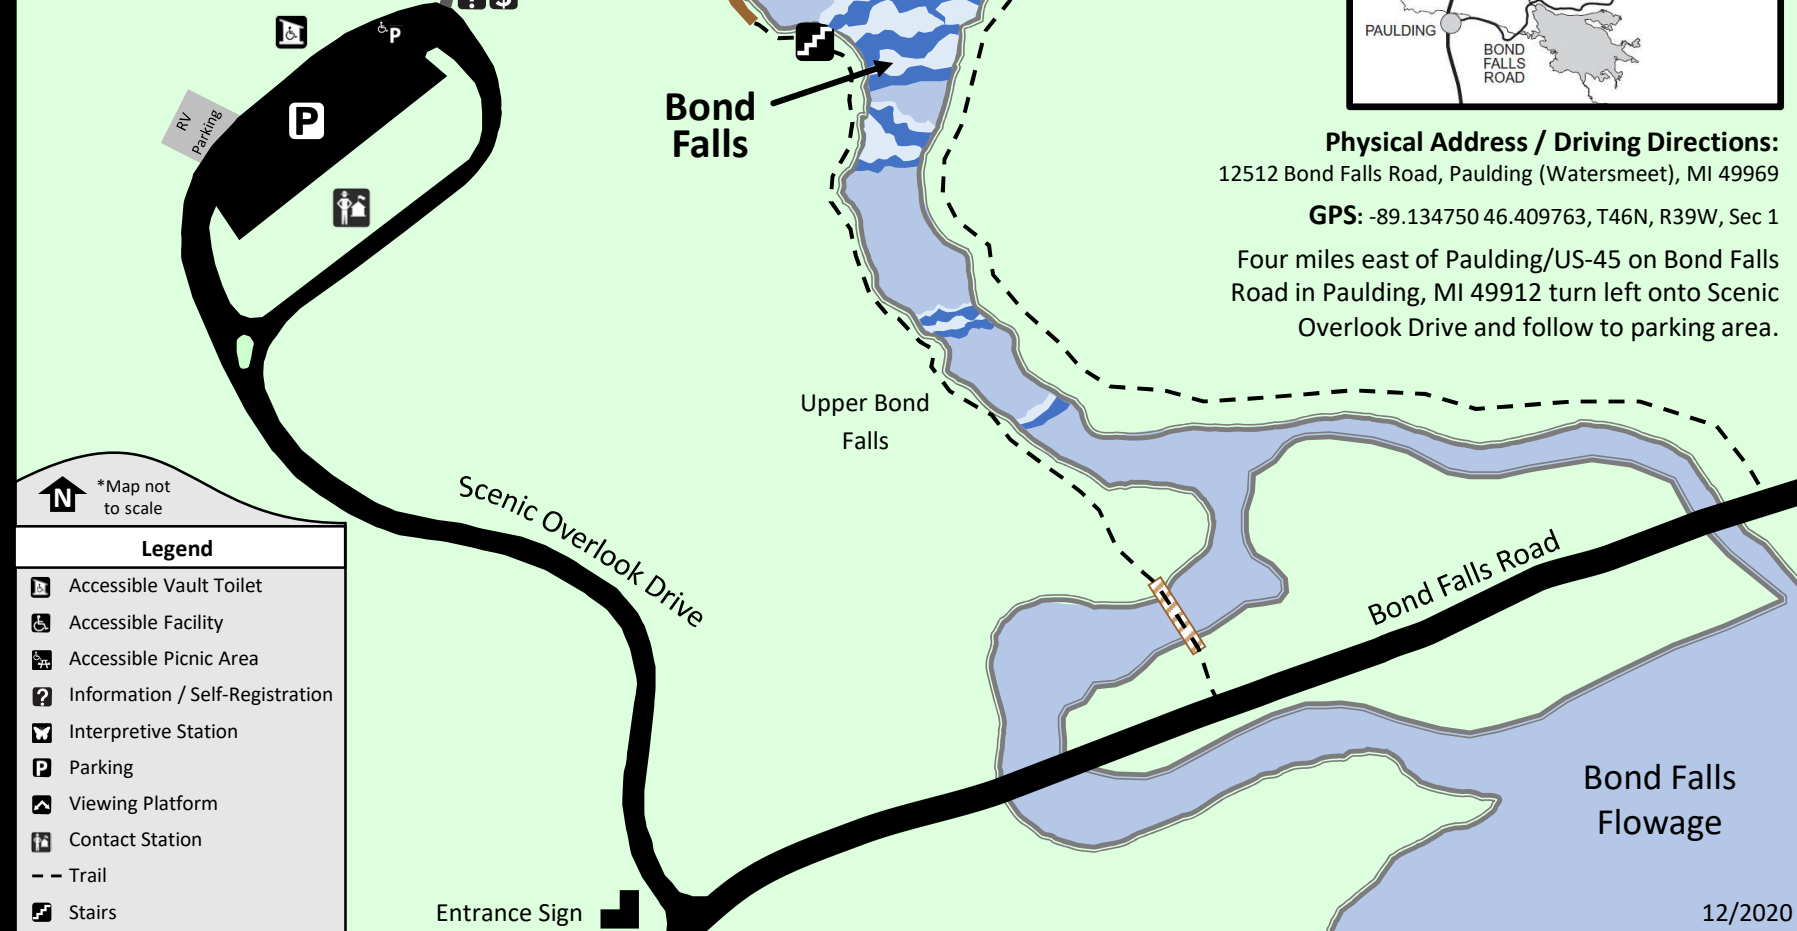

Bond Falls Scenic Site Area Map

Mailing Address / Information:

Baraga State Park

1300 US-41 South

Baraga, MI 49908

(906) 353-6558

www.michigan.gov/bondfalls

Physical Address / Driving Directions:

12512 Bond Falls Road, Paulding (Watersmeet), MI 49969

GPS: -89.134750 46.409763, T46N, R39W, Sec 1

Four miles east of Paulding/US-45 on Bond Falls Road in Paulding, MI 49912 turn left onto Scenic Overlook Drive and follow to parking area.

*Map not to scale

Legend	
	Accessible Vault Toilet
	Accessible Facility
	Accessible Picnic Area
	Information / Self-Registration
	Interpretive Station
	Parking
	Viewing Platform
	Contact Station
	Trail
	Stairs

Bond Falls Flowage
12/2020