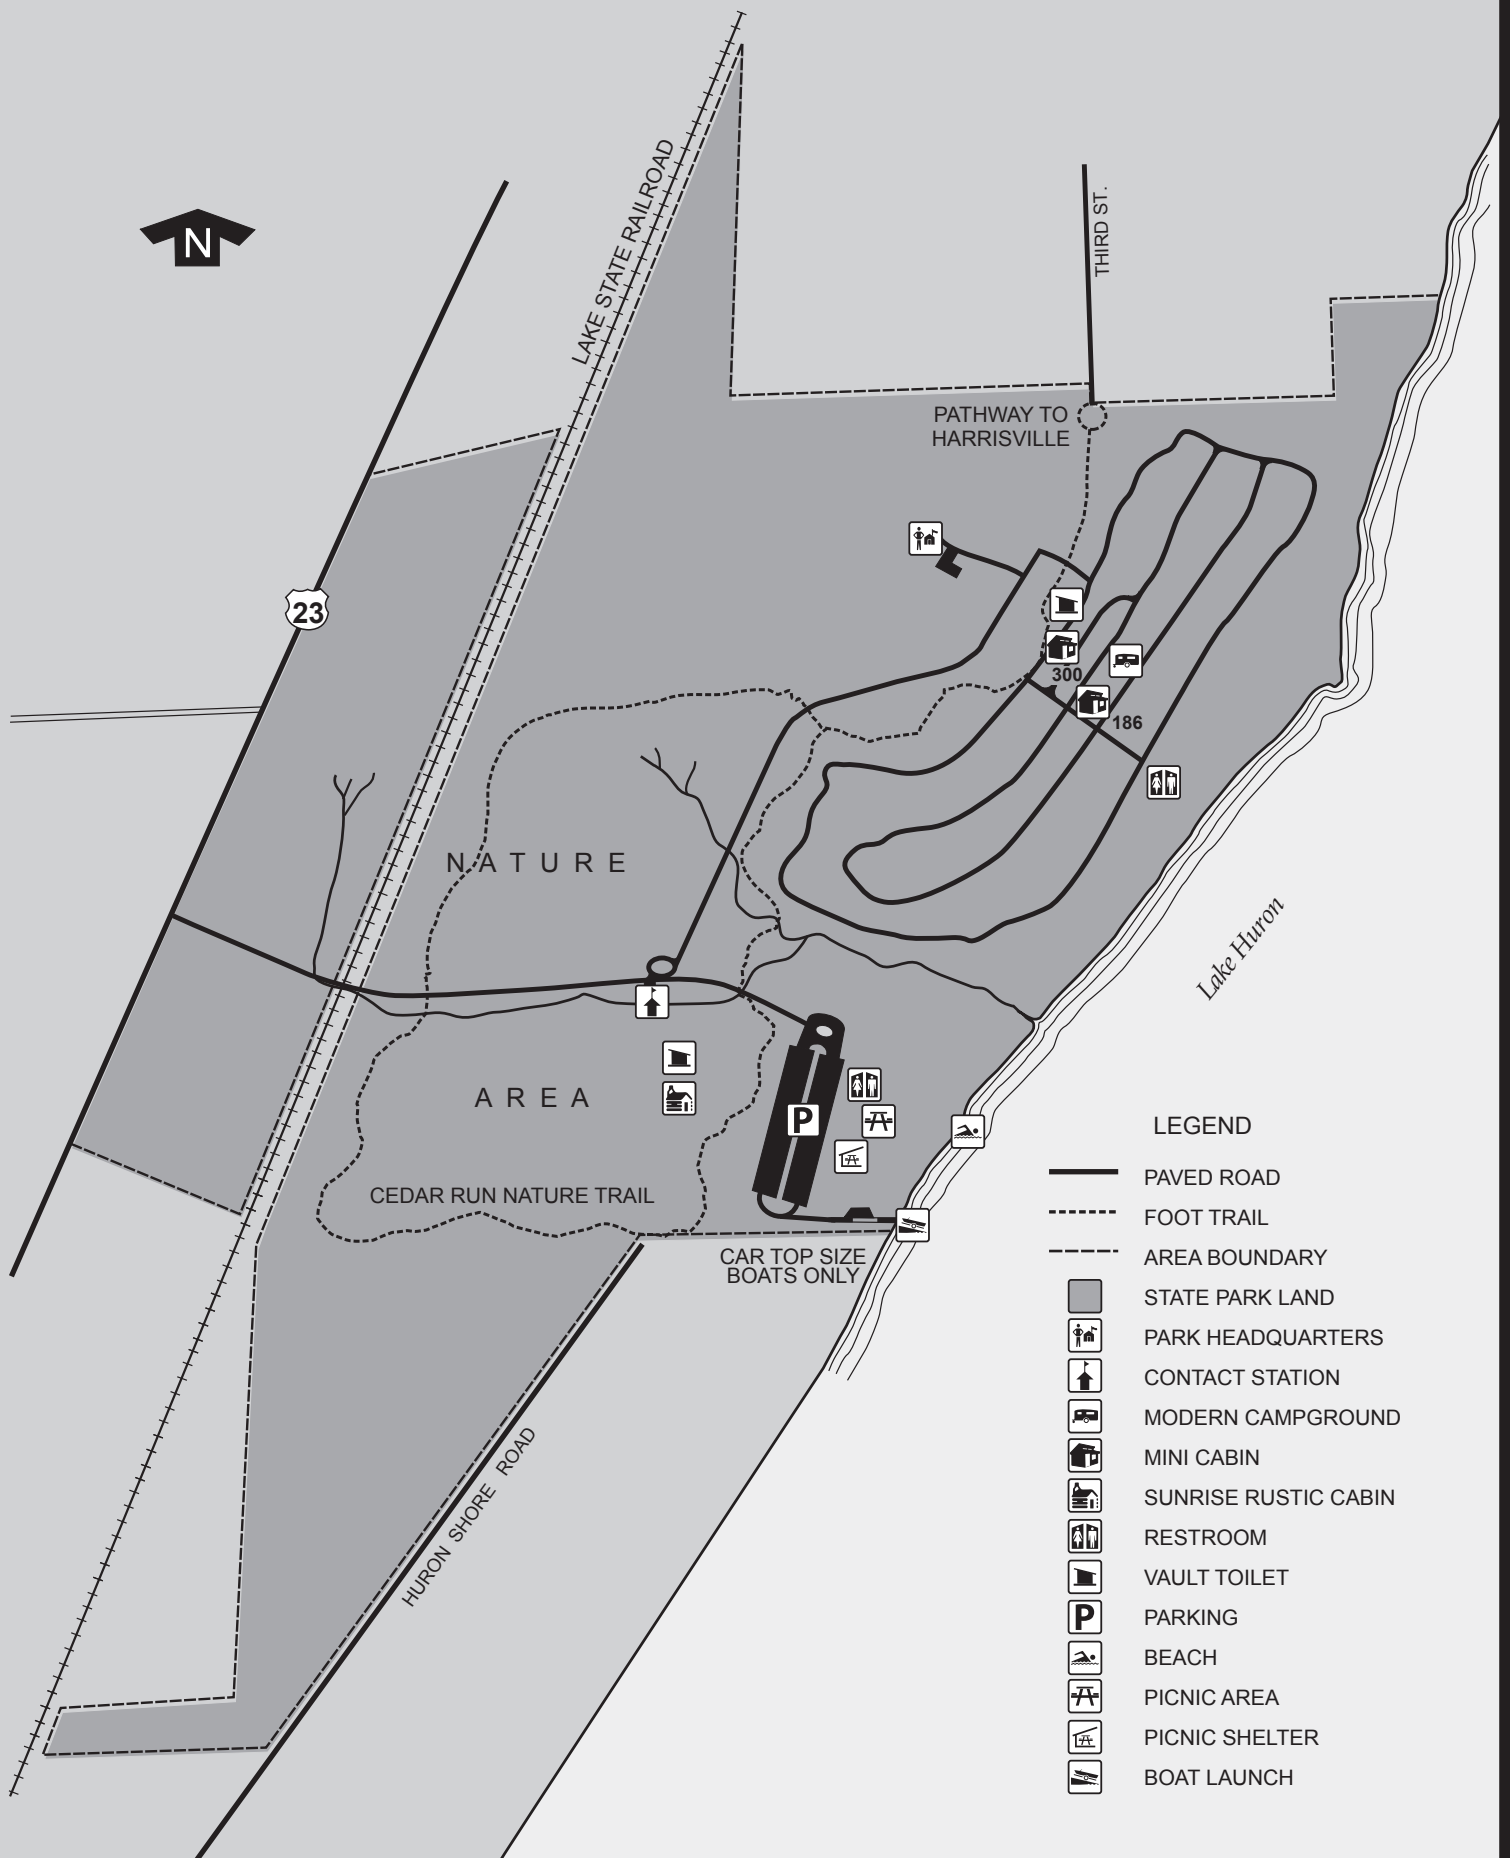

Harrisville State Park

LEGEND

- PAVED ROAD
- FOOT TRAIL
- AREA BOUNDARY
- STATE PARK LAND
- PARK HEADQUARTERS
- CONTACT STATION
- MODERN CAMPGROUND
- MINI CABIN
- SUNRISE RUSTIC CABIN
- RESTROOM
- VAULT TOILET
- PARKING
- BEACH
- PICNIC AREA
- PICNIC SHELTER
- BOAT LAUNCH