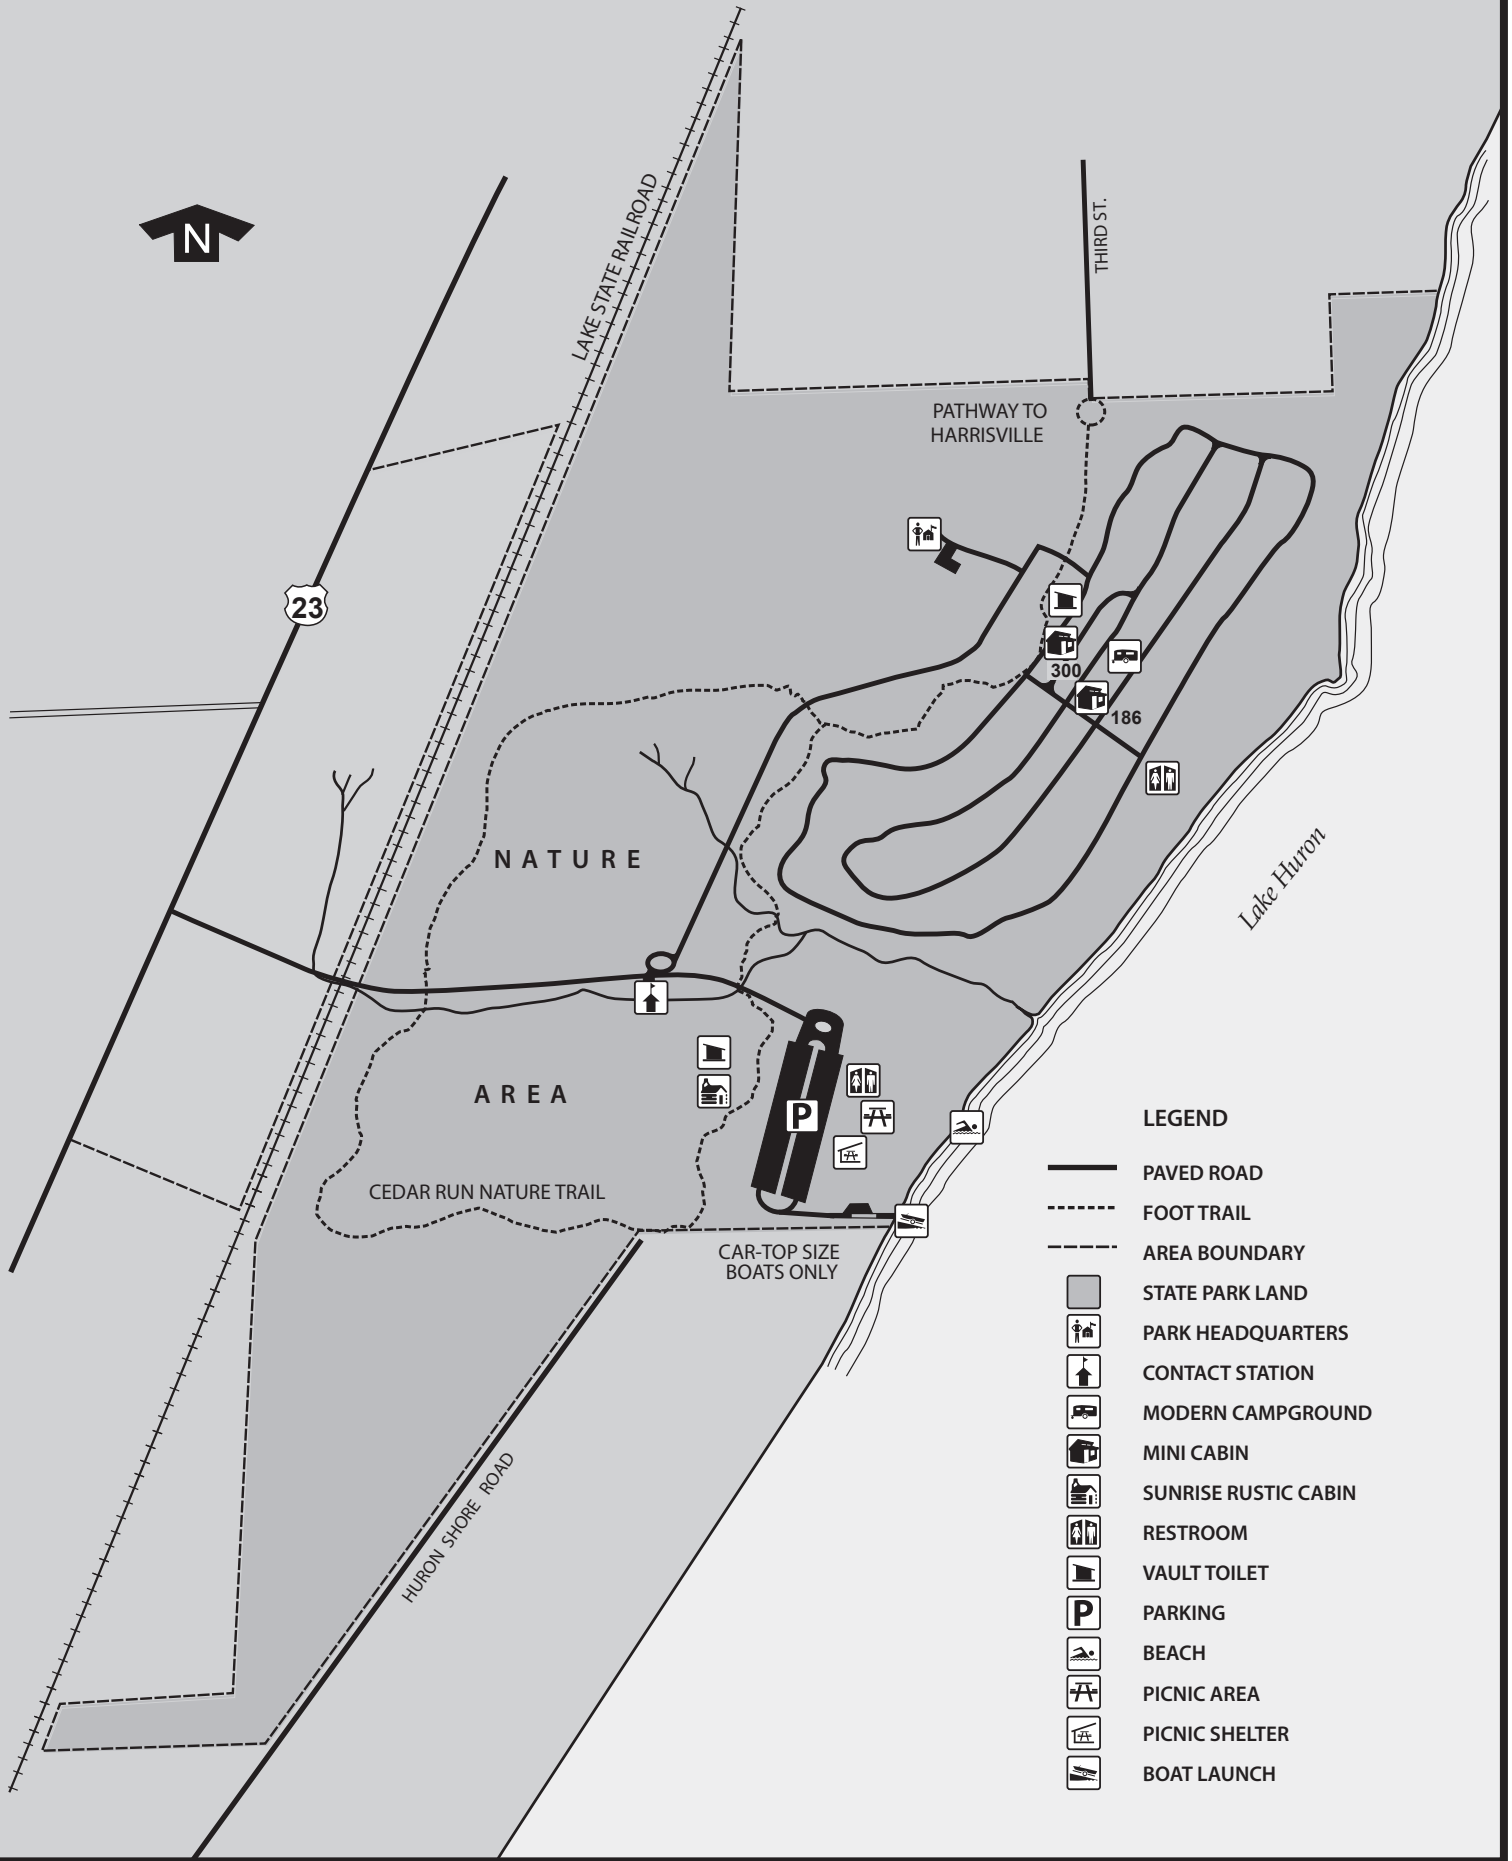

Harrisville State Park

LEGEND

-  PAVED ROAD
-  FOOT TRAIL
-  AREA BOUNDARY
-  STATE PARK LAND
-  PARK HEADQUARTERS
-  CONTACT STATION
-  MODERN CAMPGROUND
-  MINI CABIN
-  SUNRISE RUSTIC CABIN
-  RESTROOM
-  VAULT TOILET
-  PARKING
-  BEACH
-  PICNIC AREA
-  PICNIC SHELTER
-  BOAT LAUNCH