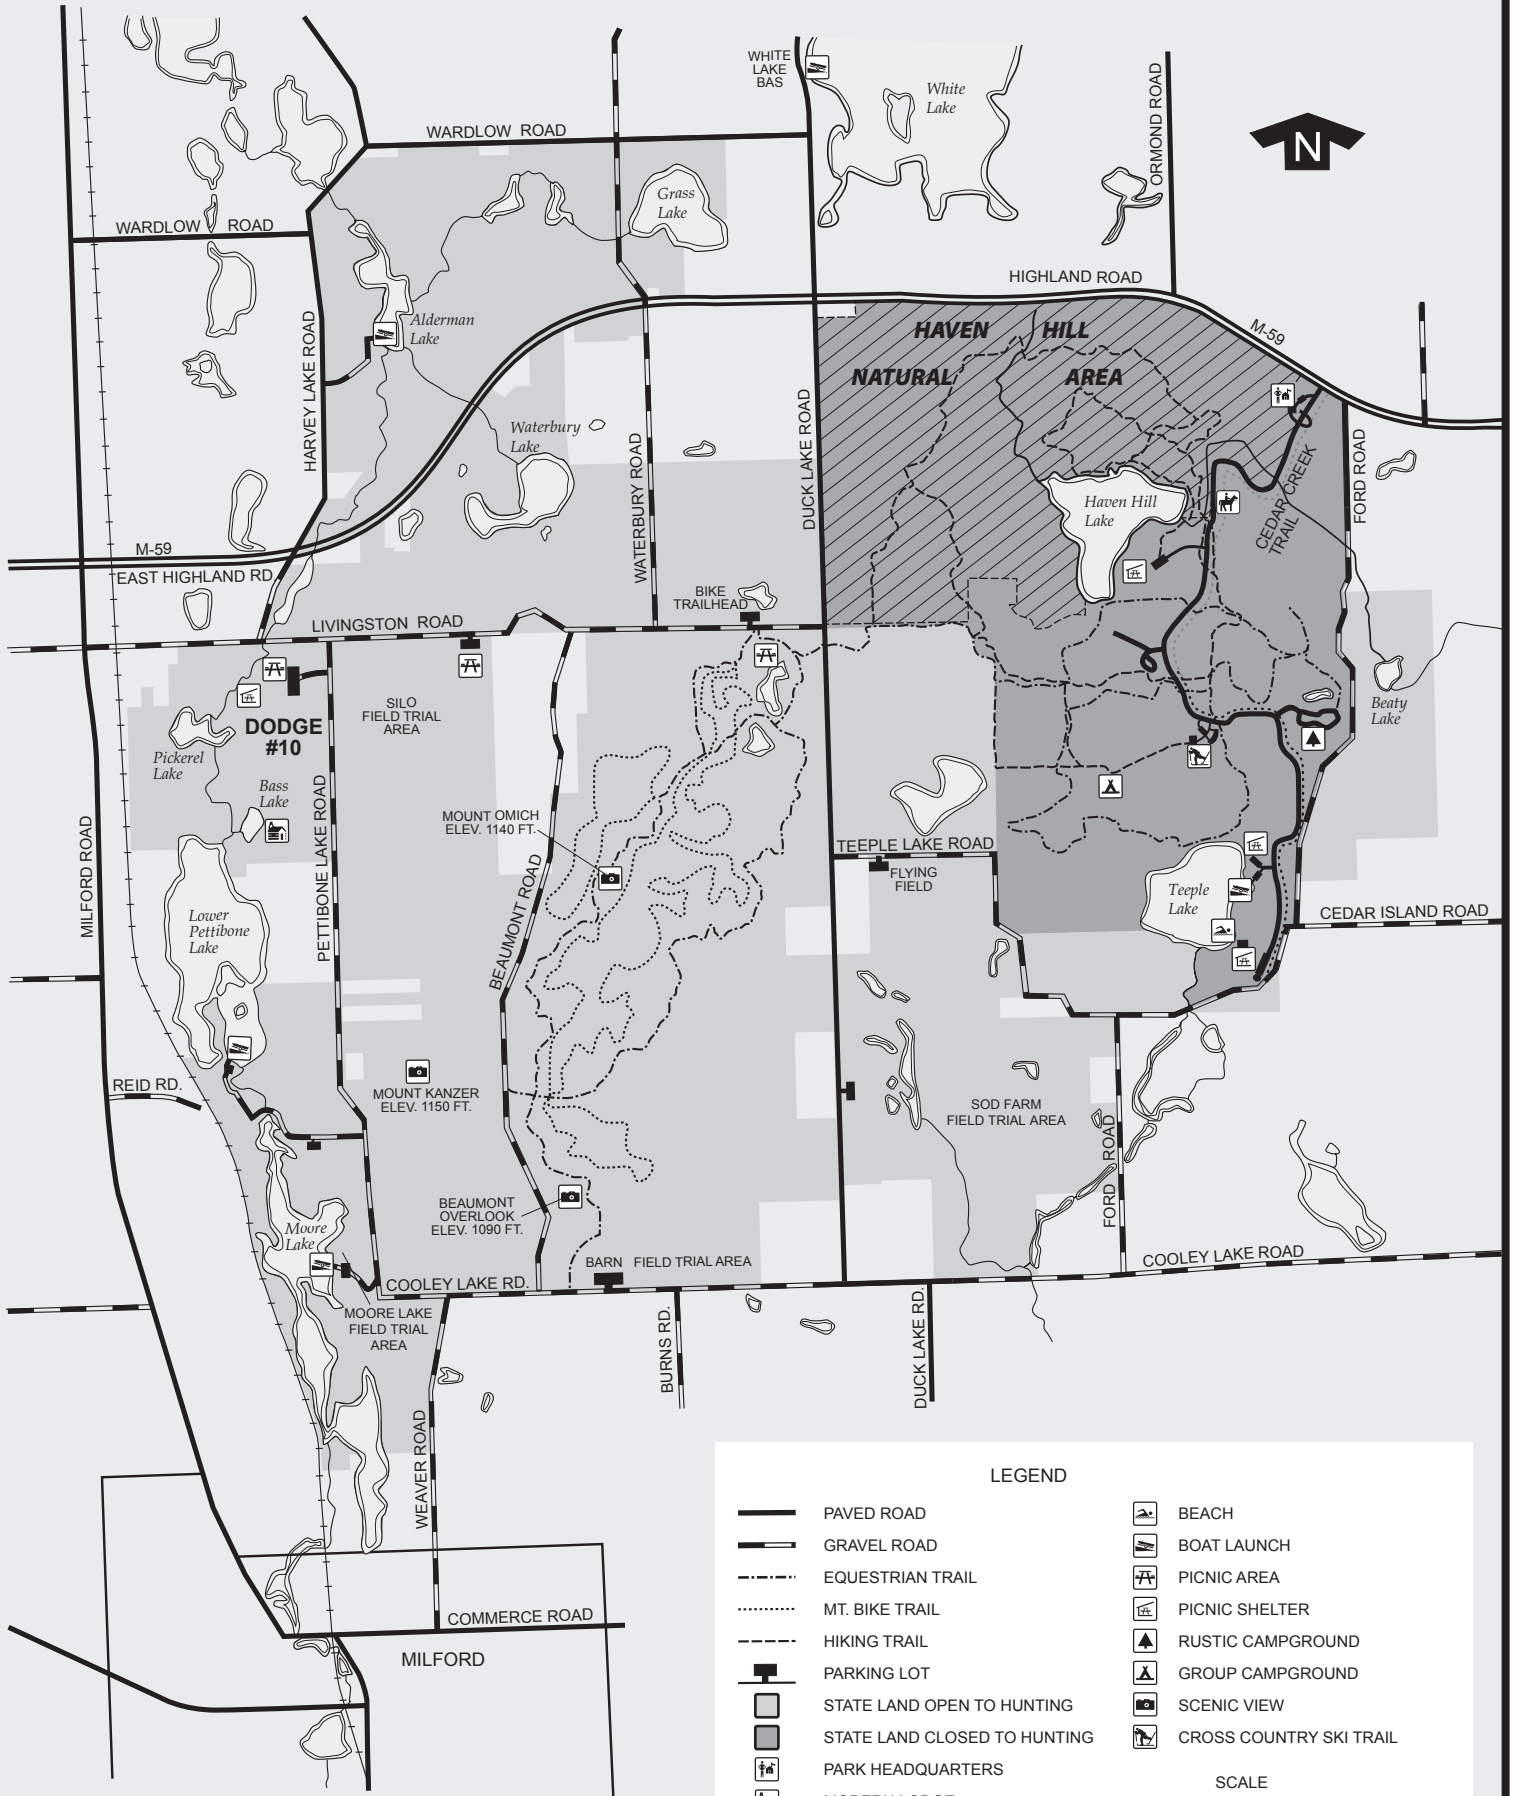

Highland State Recreation Area

LEGEND

- | | | | |
|--|------------------------------|--|-------------------------|
| | PAVED ROAD | | BEACH |
| | GRAVEL ROAD | | BOAT LAUNCH |
| | EQUESTRIAN TRAIL | | PICNIC AREA |
| | MT. BIKE TRAIL | | PICNIC SHELTER |
| | HIKING TRAIL | | RUSTIC CAMPGROUND |
| | PARKING LOT | | GROUP CAMPGROUND |
| | STATE LAND OPEN TO HUNTING | | SCENIC VIEW |
| | STATE LAND CLOSED TO HUNTING | | CROSS COUNTRY SKI TRAIL |
| | PARK HEADQUARTERS | | |
| | MODERN LODGE | | |