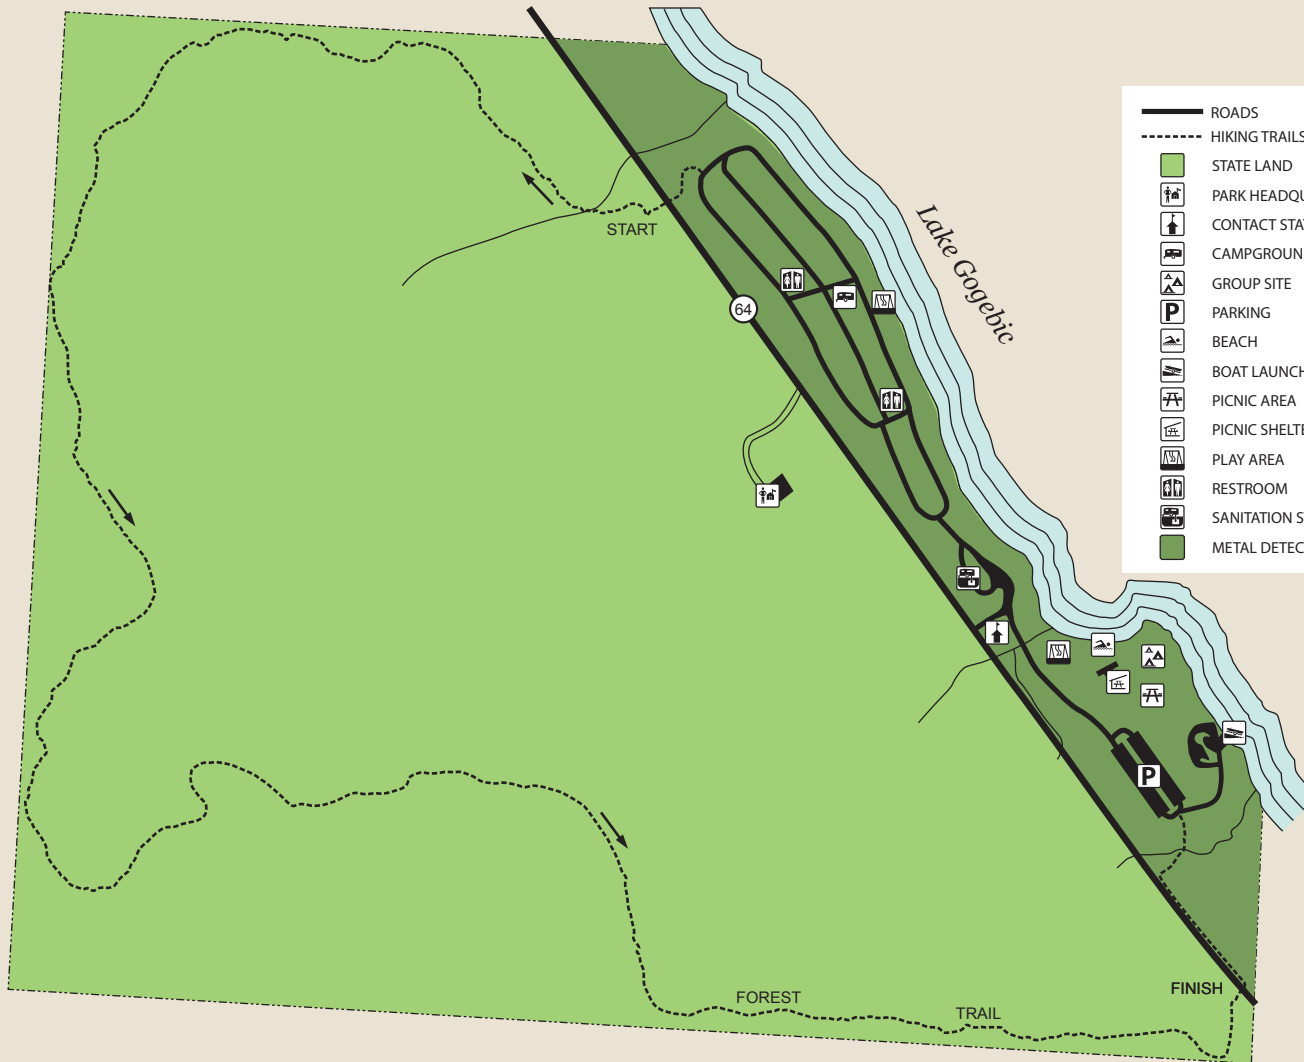

# Lake Gogebic State Park

- ROADS
- HIKING TRAILS
- STATE LAND
- PARK HEADQUARTERS
- CONTACT STATION
- CAMPGROUND
- GROUP SITE
- PARKING
- BEACH
- BOAT LAUNCH
- PICNIC AREA
- PICNIC SHELTER
- PLAY AREA
- RESTROOM
- SANITATION STATION
- METAL DETECTING AREA