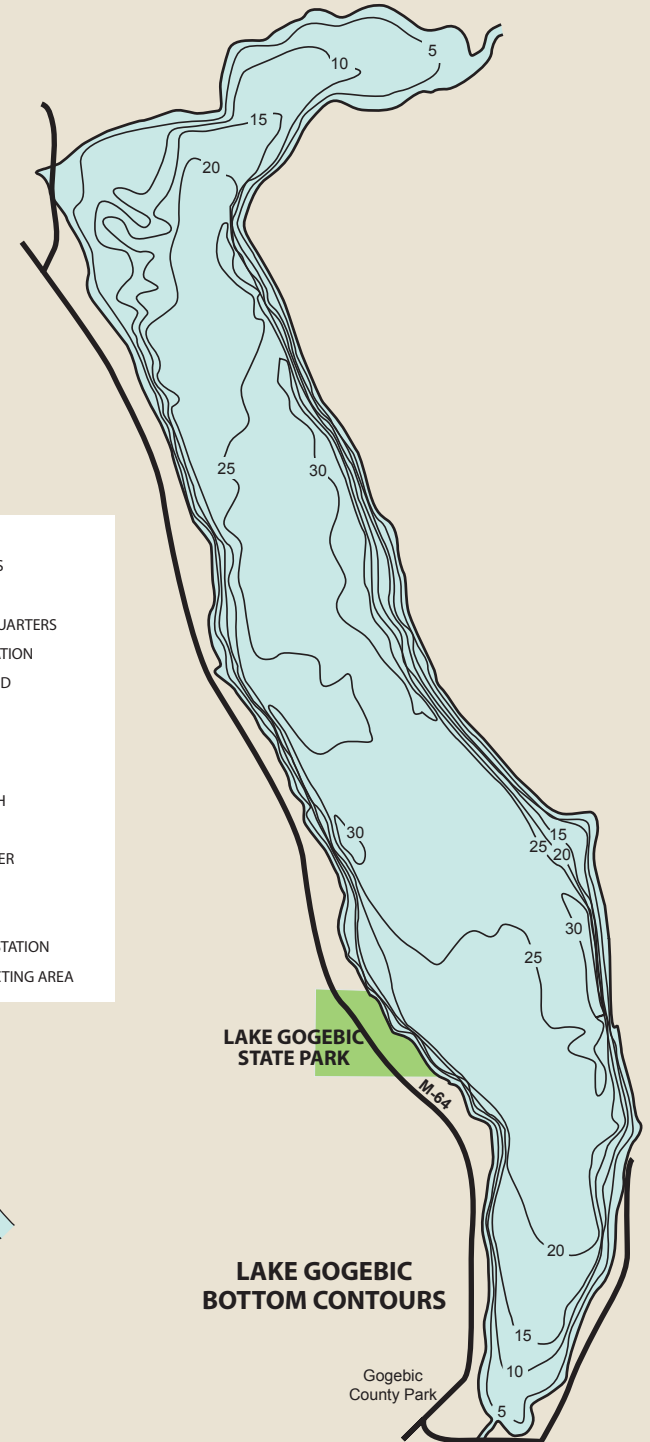

# Lake Gogebic State Park

- ROADS
- HIKING TRAILS
- STATE LAND
- PARK HEADQUARTERS
- CONTACT STATION
- CAMPGROUND
- GROUP SITE
- PARKING
- BEACH
- BOAT LAUNCH
- PICNIC AREA
- PICNIC SHELTER
- PLAY AREA
- RESTROOM
- SANITATION STATION
- METAL DETECTING AREA