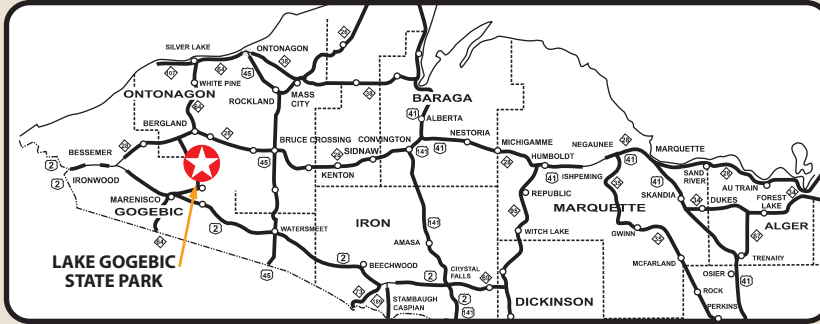

# Lake Gogebic State Park

- ROADS
- HIKING TRAILS
- STATE LAND
- PARK HEADQUARTERS
- CONTACT STATION
- CAMPGROUND
- GROUP SITE
- PARKING
- BEACH
- BOAT LAUNCH
- PICNIC AREA
- PICNIC SHELTER
- PLAY AREA
- RESTROOM
- SANITATION STATION
- METAL DETECTING AREA