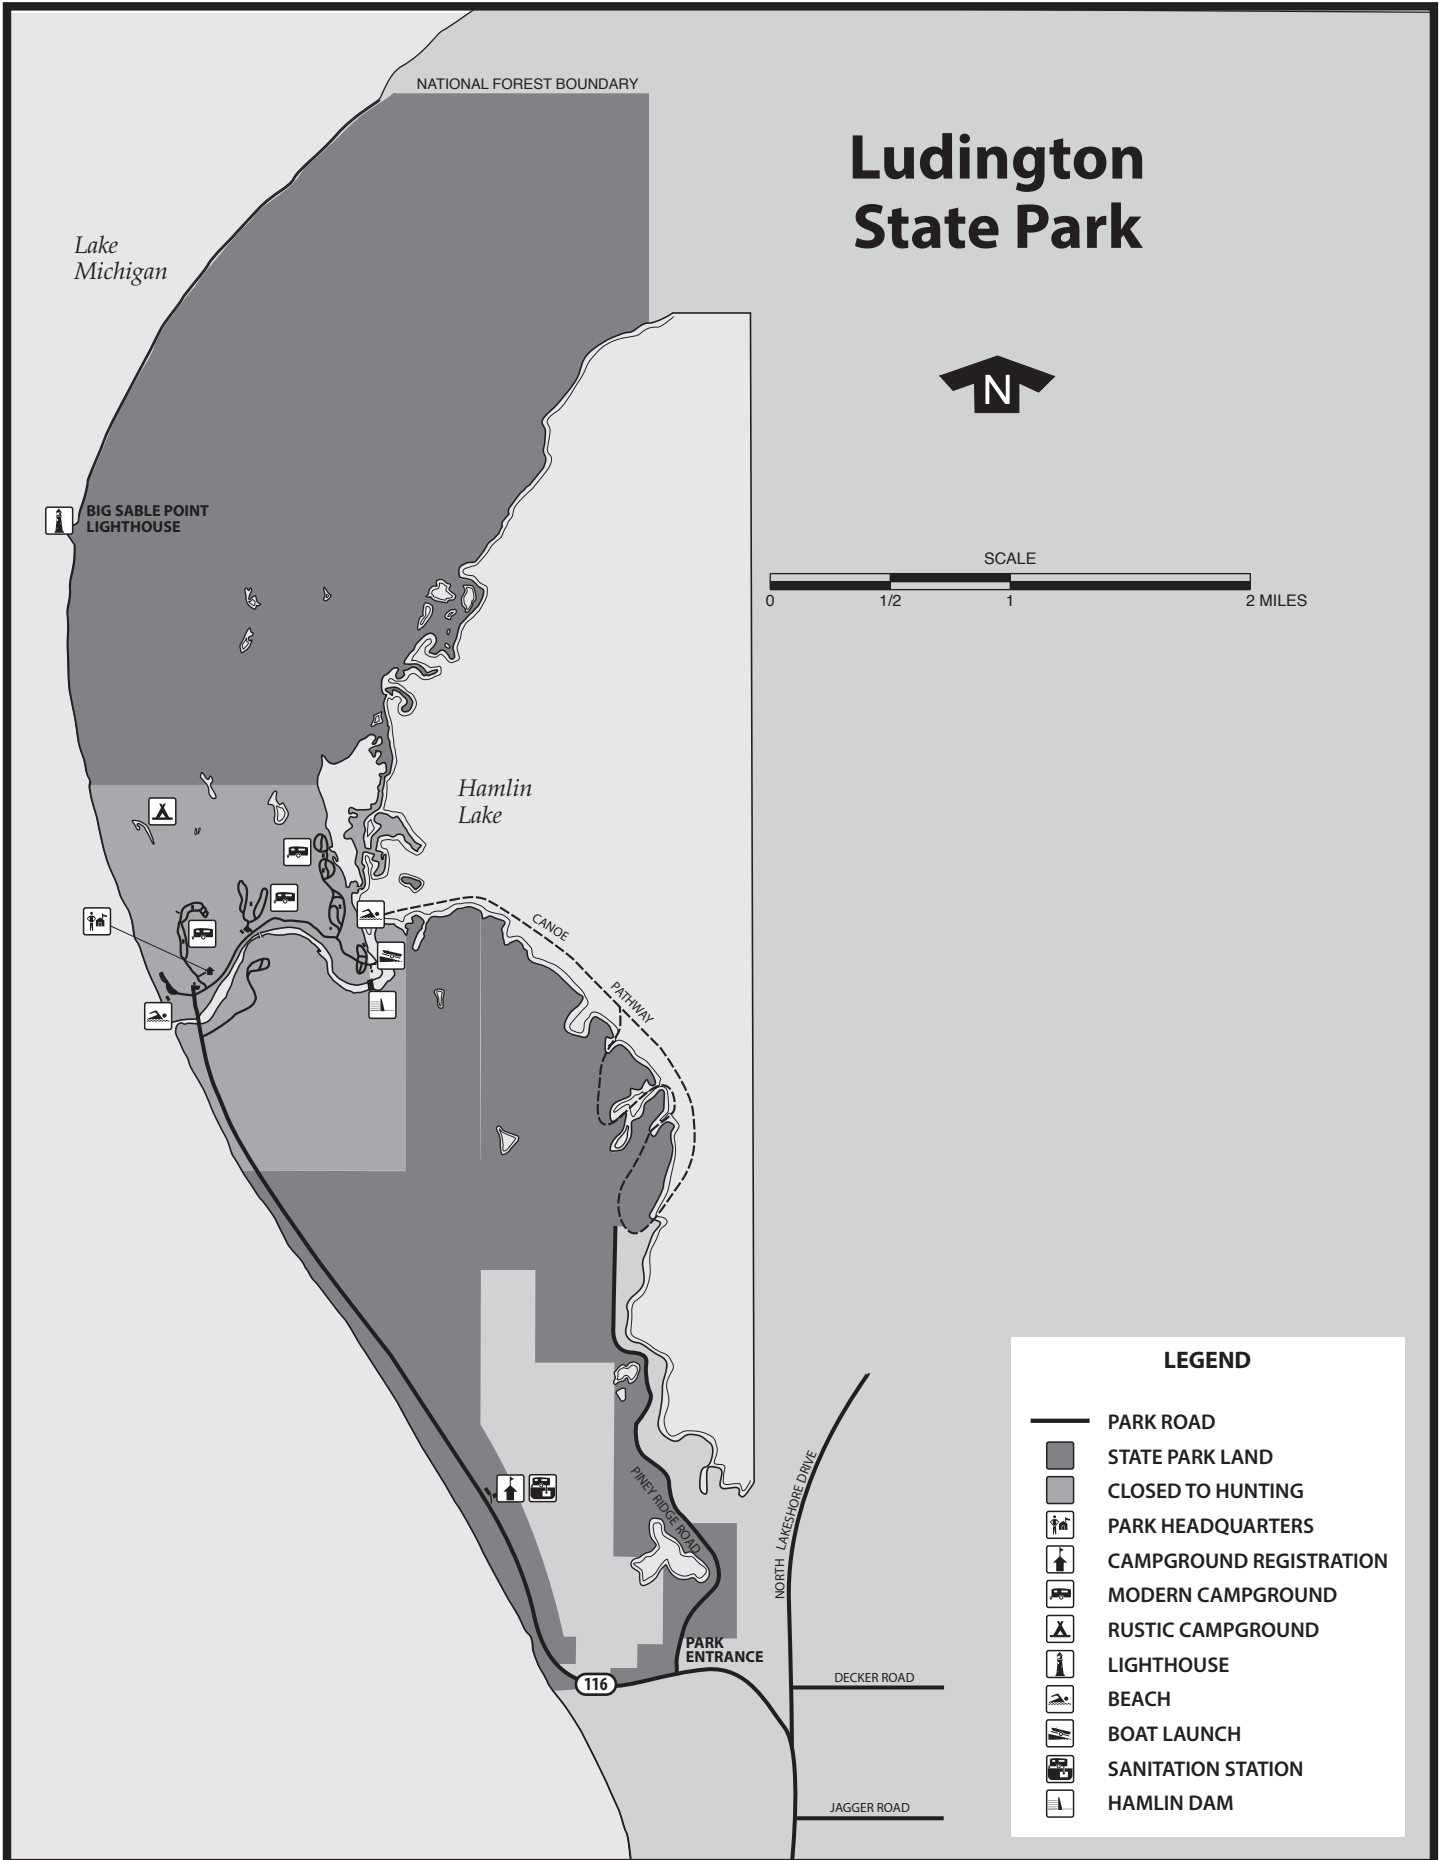

Ludington State Park

LEGEND

- PARK ROAD
- STATE PARK LAND
- CLOSED TO HUNTING
- PARK HEADQUARTERS
- CAMPGROUND REGISTRATION
- MODERN CAMPGROUND
- RUSTIC CAMPGROUND
- LIGHTHOUSE
- BEACH
- BOAT LAUNCH
- SANITATION STATION
- HAMLIN DAM