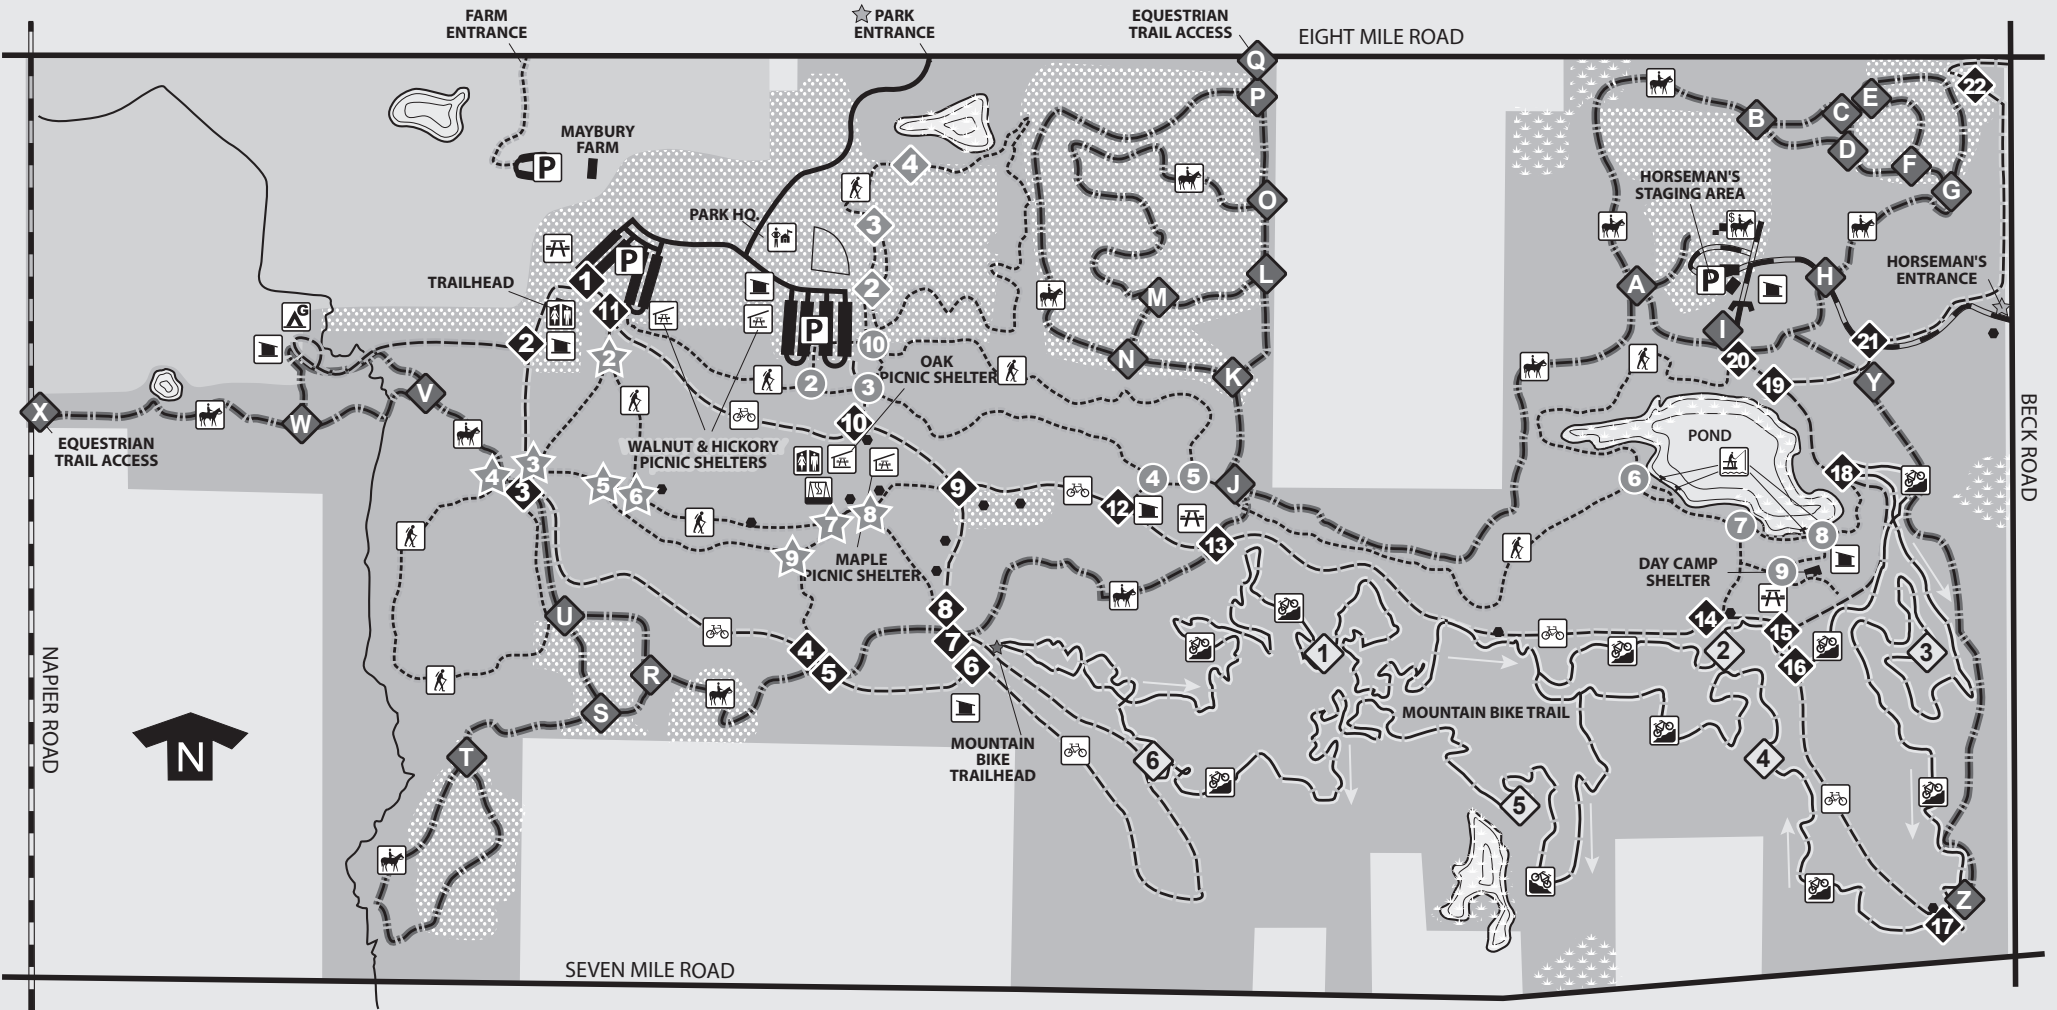

Maybury State Park

	PAVED ROAD		STATE PARK LAND		PARK HEADQUARTERS		PICNIC SHELTER
	GRAVEL ROAD		LEASED FARM LAND		PARKING		RIDING STABLE
	HIKING TRAIL		WATER/WETLANDS		MODERN RESTROOM		GROUP USE AREA
	PAVED BIKE TRAIL		OPEN FIELD/PASTURE		VAULT TOILET		FISHING PIER
	MOUNTAIN BIKE TRAIL				PICNIC AREA		SANATORIUM HISTORY MARKER
	EQUESTRIAN TRAIL				PLAYGROUND		
	GRAVEL MULTI-USE TRAIL						

Protect Our Historic Resources
 Many of our state parks contain archaeological and historic sites. Please leave any related artifacts in place to tell their story to future visitors.

Removal of natural, cultural and historic items is unlawful.

Metal detecting is **PROHIBITED** in all areas of this park.