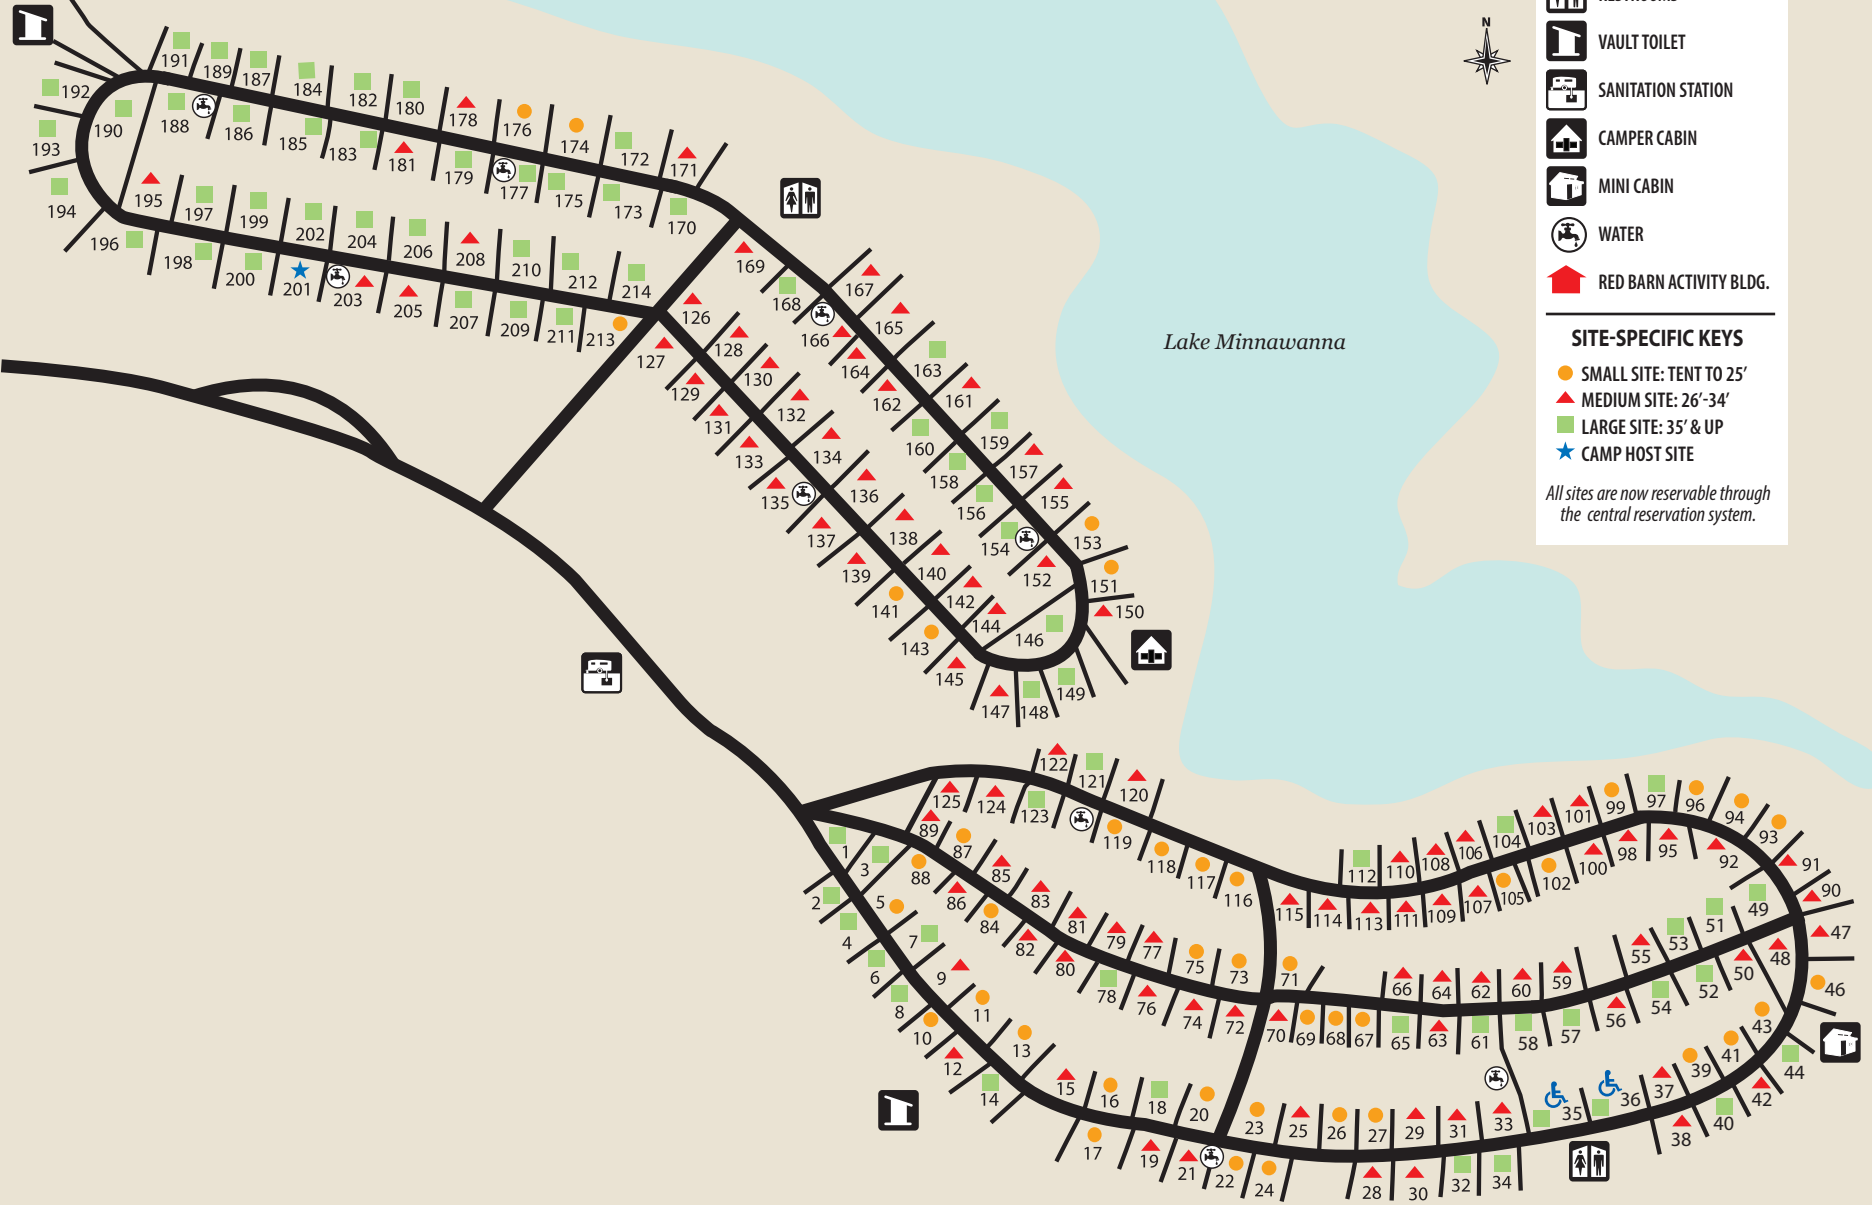

 RED BARN
ACTIVITY BUILDING

LEGEND

-  RESTROOMS
-  VAULT TOILET
-  SANITATION STATION
-  CAMPER CABIN
-  MINI CABIN
-  WATER
-  RED BARN ACTIVITY BLDG.

SITE-SPECIFIC KEYS

-  SMALL SITE: TENT TO 25'
-  MEDIUM SITE: 26'-34'
-  LARGE SITE: 35' & UP
-  CAMP HOST SITE

All sites are now reservable through the central reservation system.