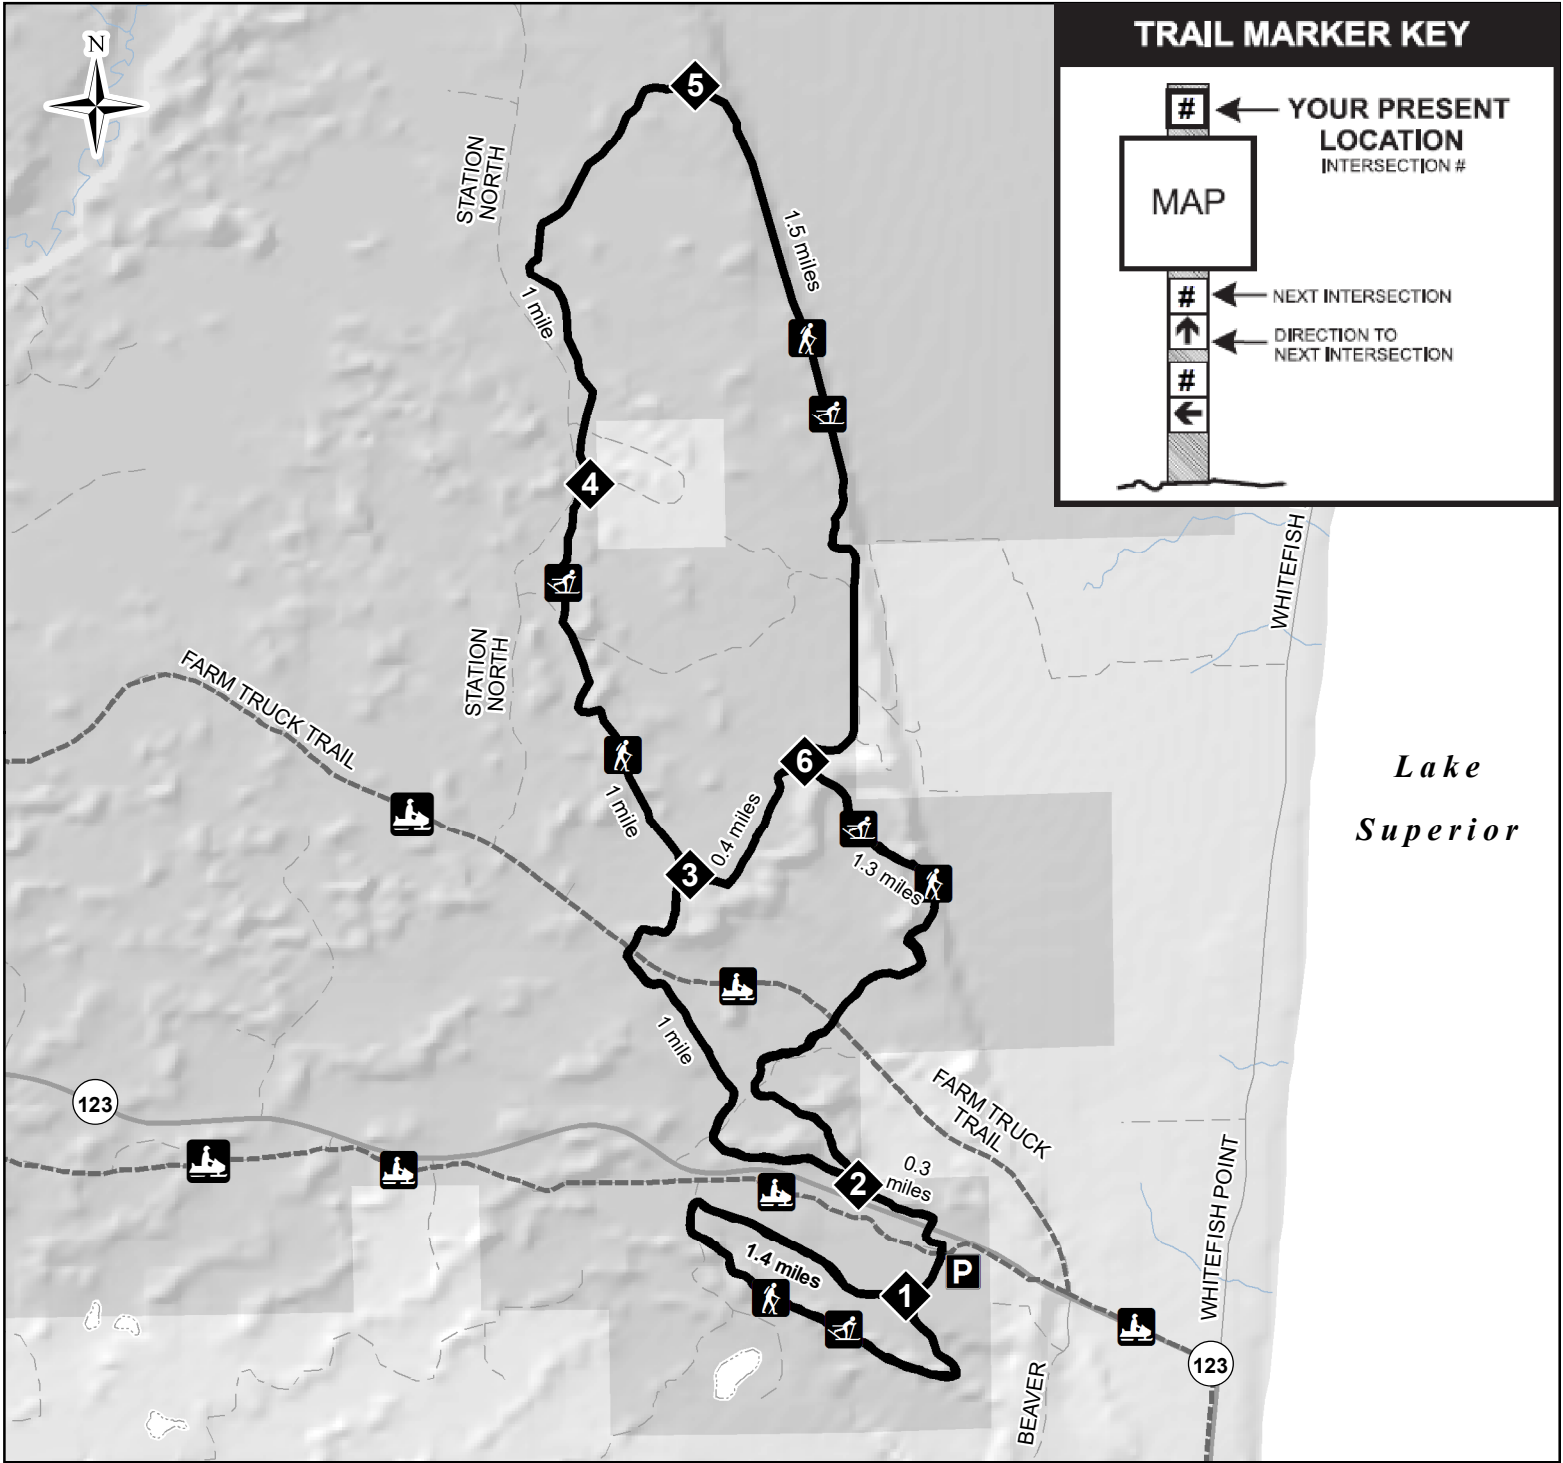

# Paradise Pathway

### TRAIL MARKER KEY

**#** ← YOUR PRESENT LOCATION INTERSECTION #

MAP

**#** ← NEXT INTERSECTION

↑ ← DIRECTION TO NEXT INTERSECTION

**#** ←

- Intersection number
- Paradise Pathway Multi-Use Trail
- Snowmobile Trail
- Hiking Trails
- Ski Trails
- Snowmobile Trails
- Parking Lot
- Highway
- Paved road
- Gravel or dirt road
- River
- Lake
- State Forest Land

Updated: 5/17/2021

Chippewa County,  
Paradise MI  
46.63081, -85.04877  
[Michigan.gov/DNRTrails](http://Michigan.gov/DNRTrails)

DISCLAIMER: Trails shown on this map are an approximate representation of the trail system at the time of publication and may not reflect current ground conditions.