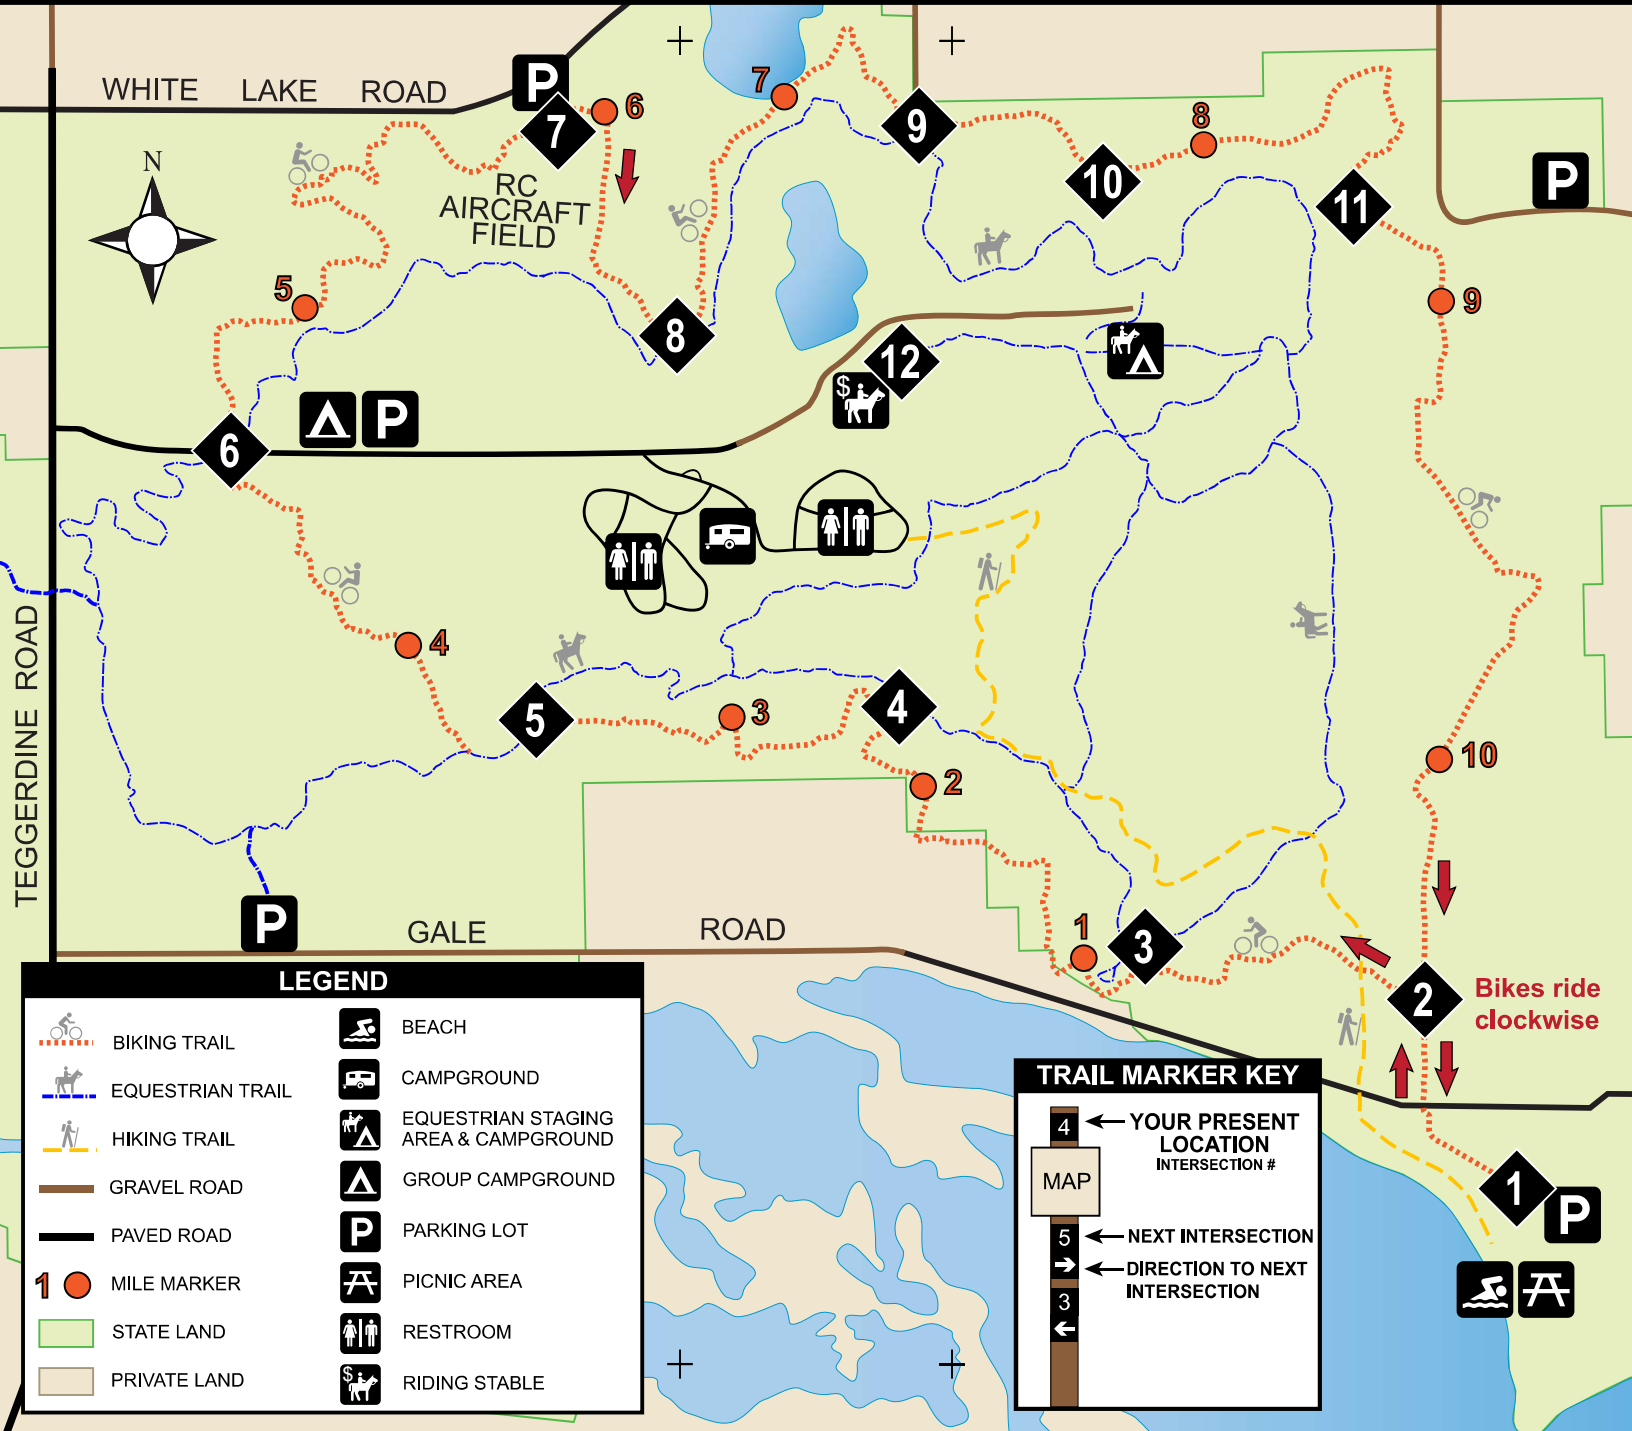

BIKING TRAIL

Pontiac Lake State Recreation Area

LEGEND

- | | | | |
|--|------------------|--|--------------------------------------|
| | BIKING TRAIL | | BEACH |
| | EQUESTRIAN TRAIL | | CAMPGROUND |
| | HIKING TRAIL | | EQUESTRIAN STAGING AREA & CAMPGROUND |
| | GRAVEL ROAD | | GROUP CAMPGROUND |
| | PAVED ROAD | | PARKING LOT |
| | MILE MARKER | | PICNIC AREA |
| | STATE LAND | | RESTROOM |
| | PRIVATE LAND | | RIDING STABLE |

TRAIL MARKER KEY

- ← YOUR PRESENT LOCATION INTERSECTION #
- ← NEXT INTERSECTION
- ← DIRECTION TO NEXT INTERSECTION
- ←

Bikes ride clockwise