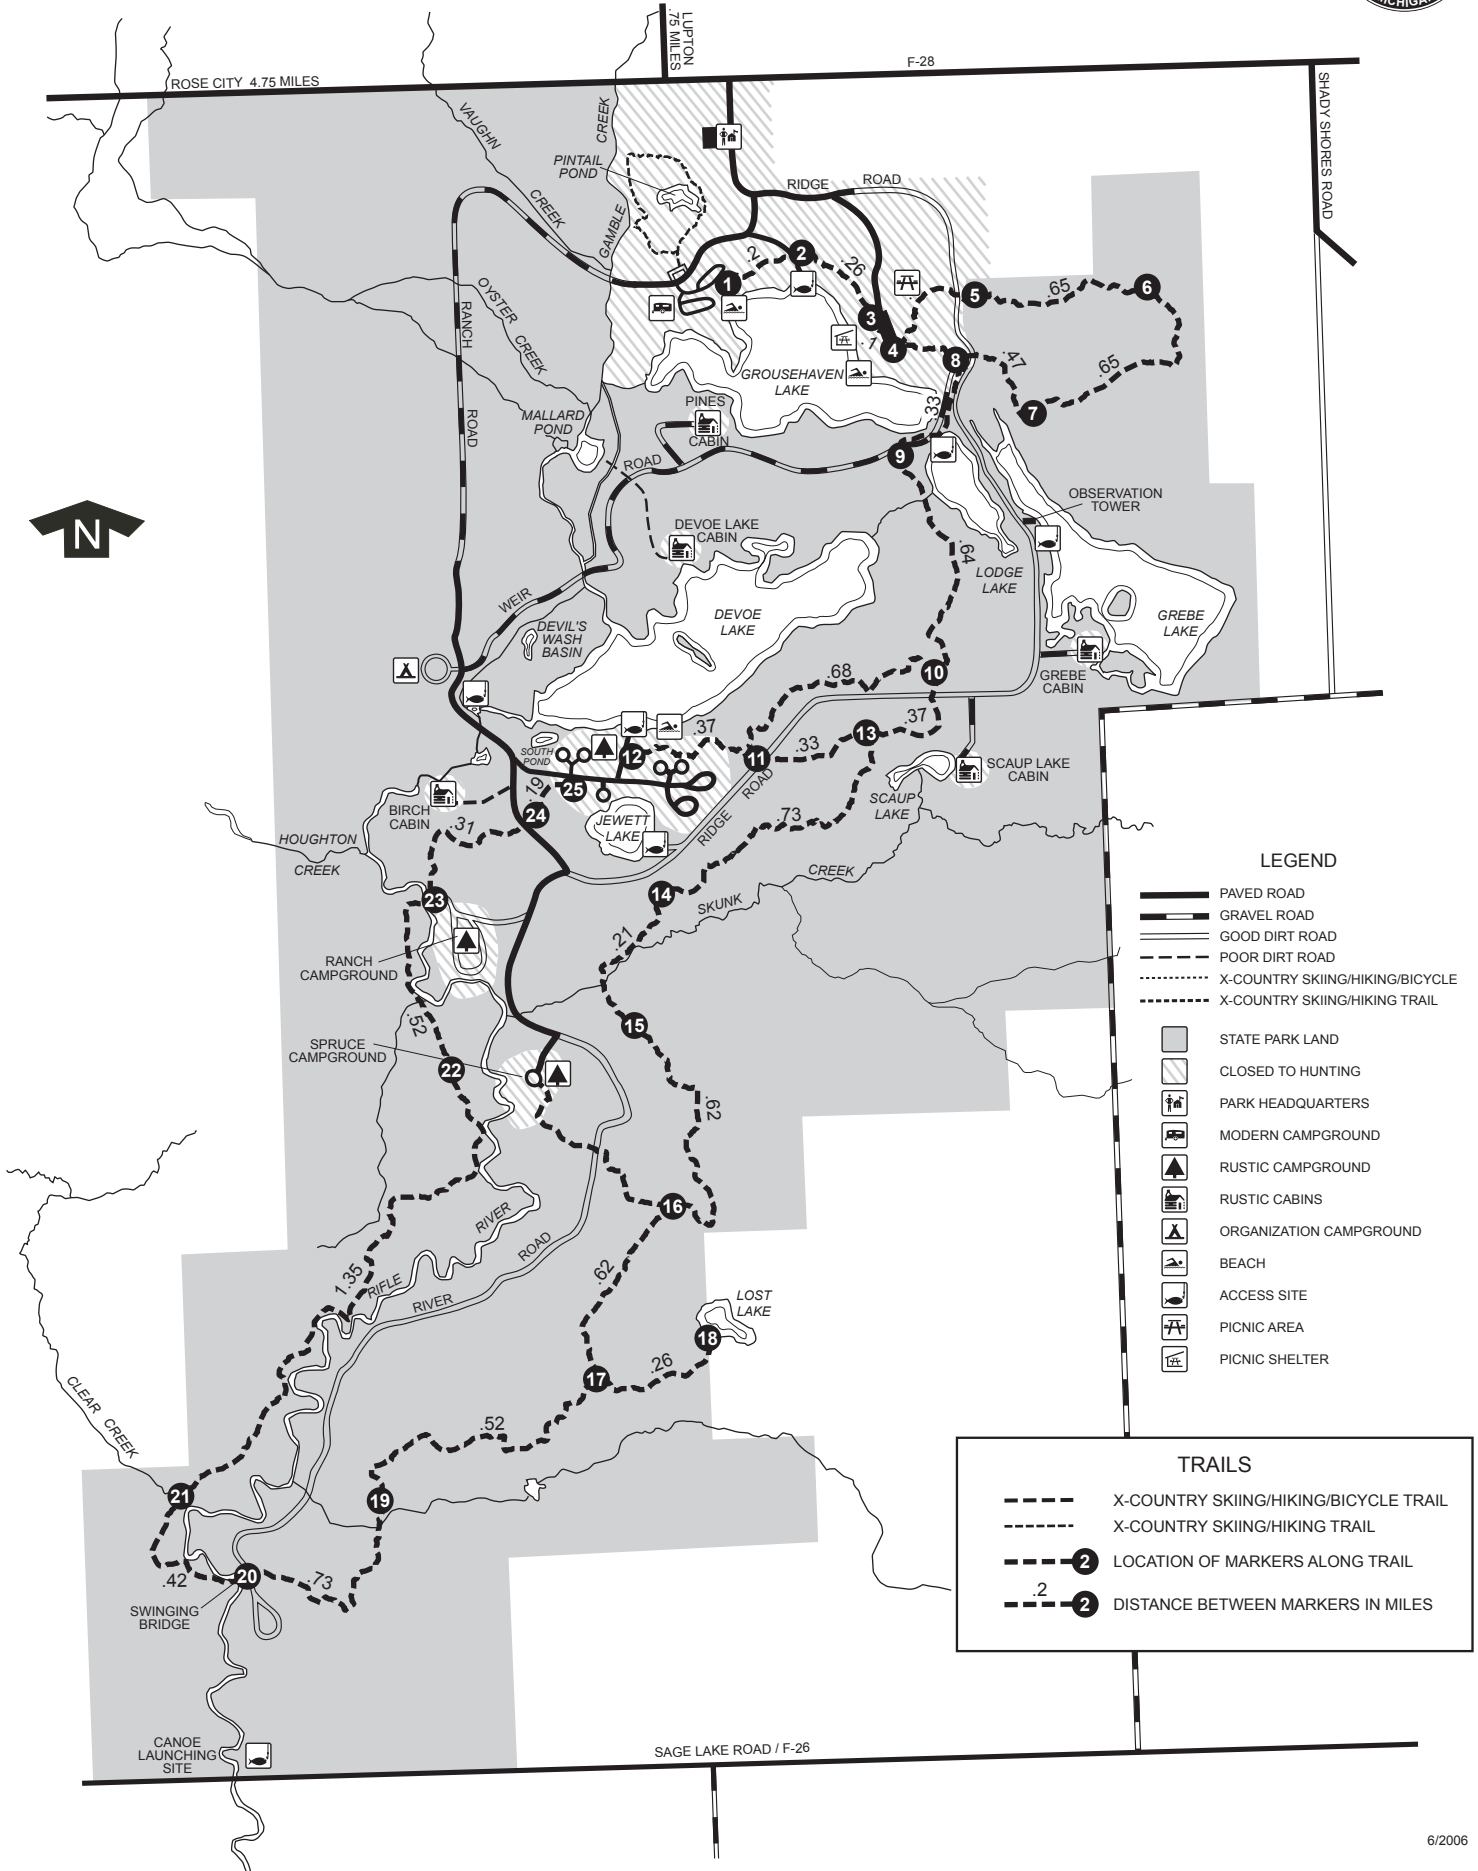

Rifle River Recreation Area Trails

LEGEND

- PAVED ROAD
- GRAVEL ROAD
- GOOD DIRT ROAD
- POOR DIRT ROAD
- X-COUNTRY SKIING/HIKING/BICYCLE TRAIL
- X-COUNTRY SKIING/HIKING TRAIL
- STATE PARK LAND
- CLOSED TO HUNTING
- PARK HEADQUARTERS
- MODERN CAMPGROUND
- RUSTIC CAMPGROUND
- RUSTIC CABINS
- ORGANIZATION CAMPGROUND
- BEACH
- ACCESS SITE
- PICNIC AREA
- PICNIC SHELTER

TRAILS

- X-COUNTRY SKIING/HIKING/BICYCLE TRAIL
- X-COUNTRY SKIING/HIKING TRAIL
- LOCATION OF MARKERS ALONG TRAIL
- DISTANCE BETWEEN MARKERS IN MILES