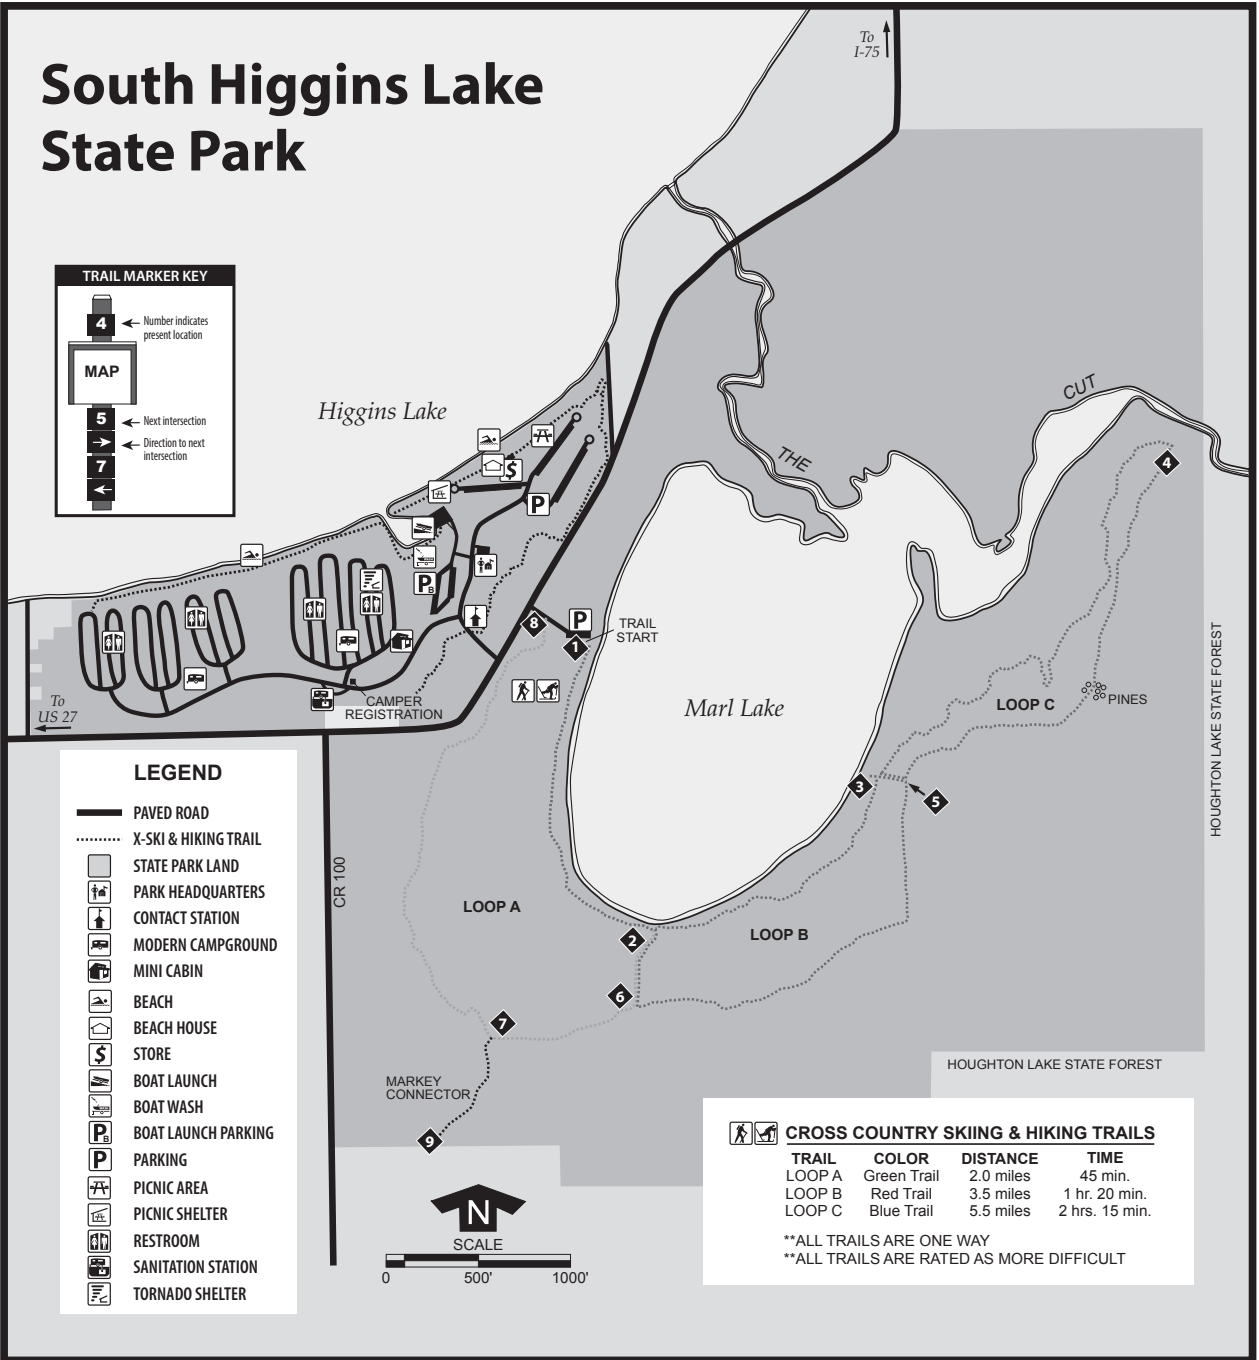

South Higgins Lake State Park

TRAIL MARKER KEY

4 ← Number indicates present location

MAP

5 ← Next intersection

→ Direction to next intersection

7

←

LEGEND

- PAVED ROAD
- X-SKI & HIKING TRAIL
- STATE PARK LAND
- PARK HEADQUARTERS
- CONTACT STATION
- MODERN CAMPGROUND
- MINI CABIN
- BEACH
- BEACH HOUSE
- STORE
- BOAT LAUNCH
- BOAT WASH
- BOAT LAUNCH PARKING
- PARKING
- PICNIC AREA
- PICNIC SHELTER
- RESTROOM
- SANITATION STATION
- TORNADO SHELTER

CROSS COUNTRY SKIING & HIKING TRAILS

TRAIL	COLOR	DISTANCE	TIME
LOOP A	Green Trail	2.0 miles	45 min.
LOOP B	Red Trail	3.5 miles	1 hr. 20 min.
LOOP C	Blue Trail	5.5 miles	2 hrs. 15 min.

**ALL TRAILS ARE ONE WAY

**ALL TRAILS ARE RATED AS MORE DIFFICULT