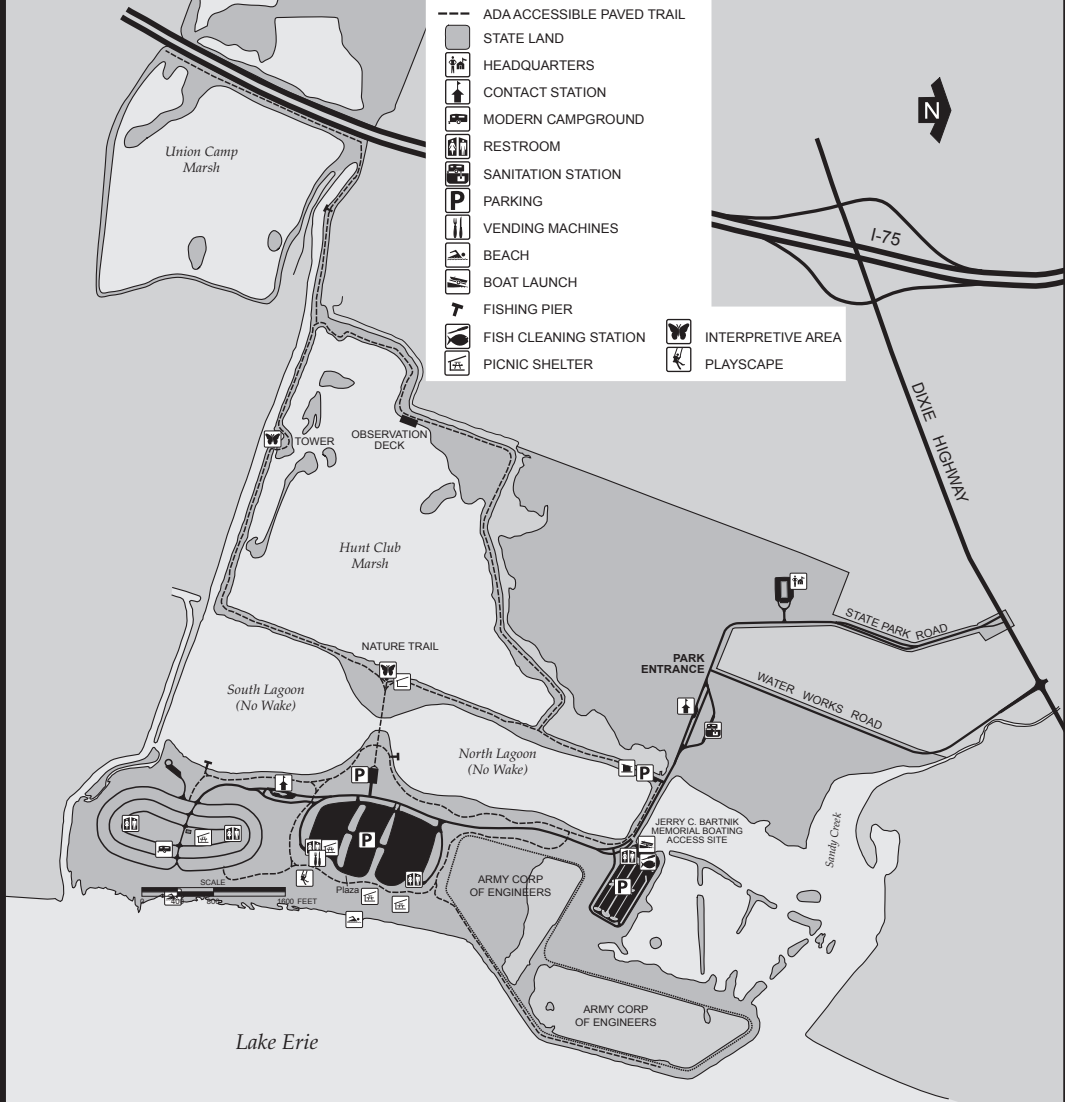

Wm. C. Sterling State Park

LEGEND

- PAVED ROAD
- ADA ACCESSIBLE PAVED TRAIL
- STATE LAND
- HEADQUARTERS
- CONTACT STATION
- MODERN CAMPGROUND
- RESTROOM
- SANITATION STATION
- PARKING
- VENDING MACHINES
- BEACH
- BOAT LAUNCH
- FISHING PIER
- FISH CLEANING STATION
- PICNIC SHELTER
- INTERPRETIVE AREA
- PLAYSCAPE

Lake Erie