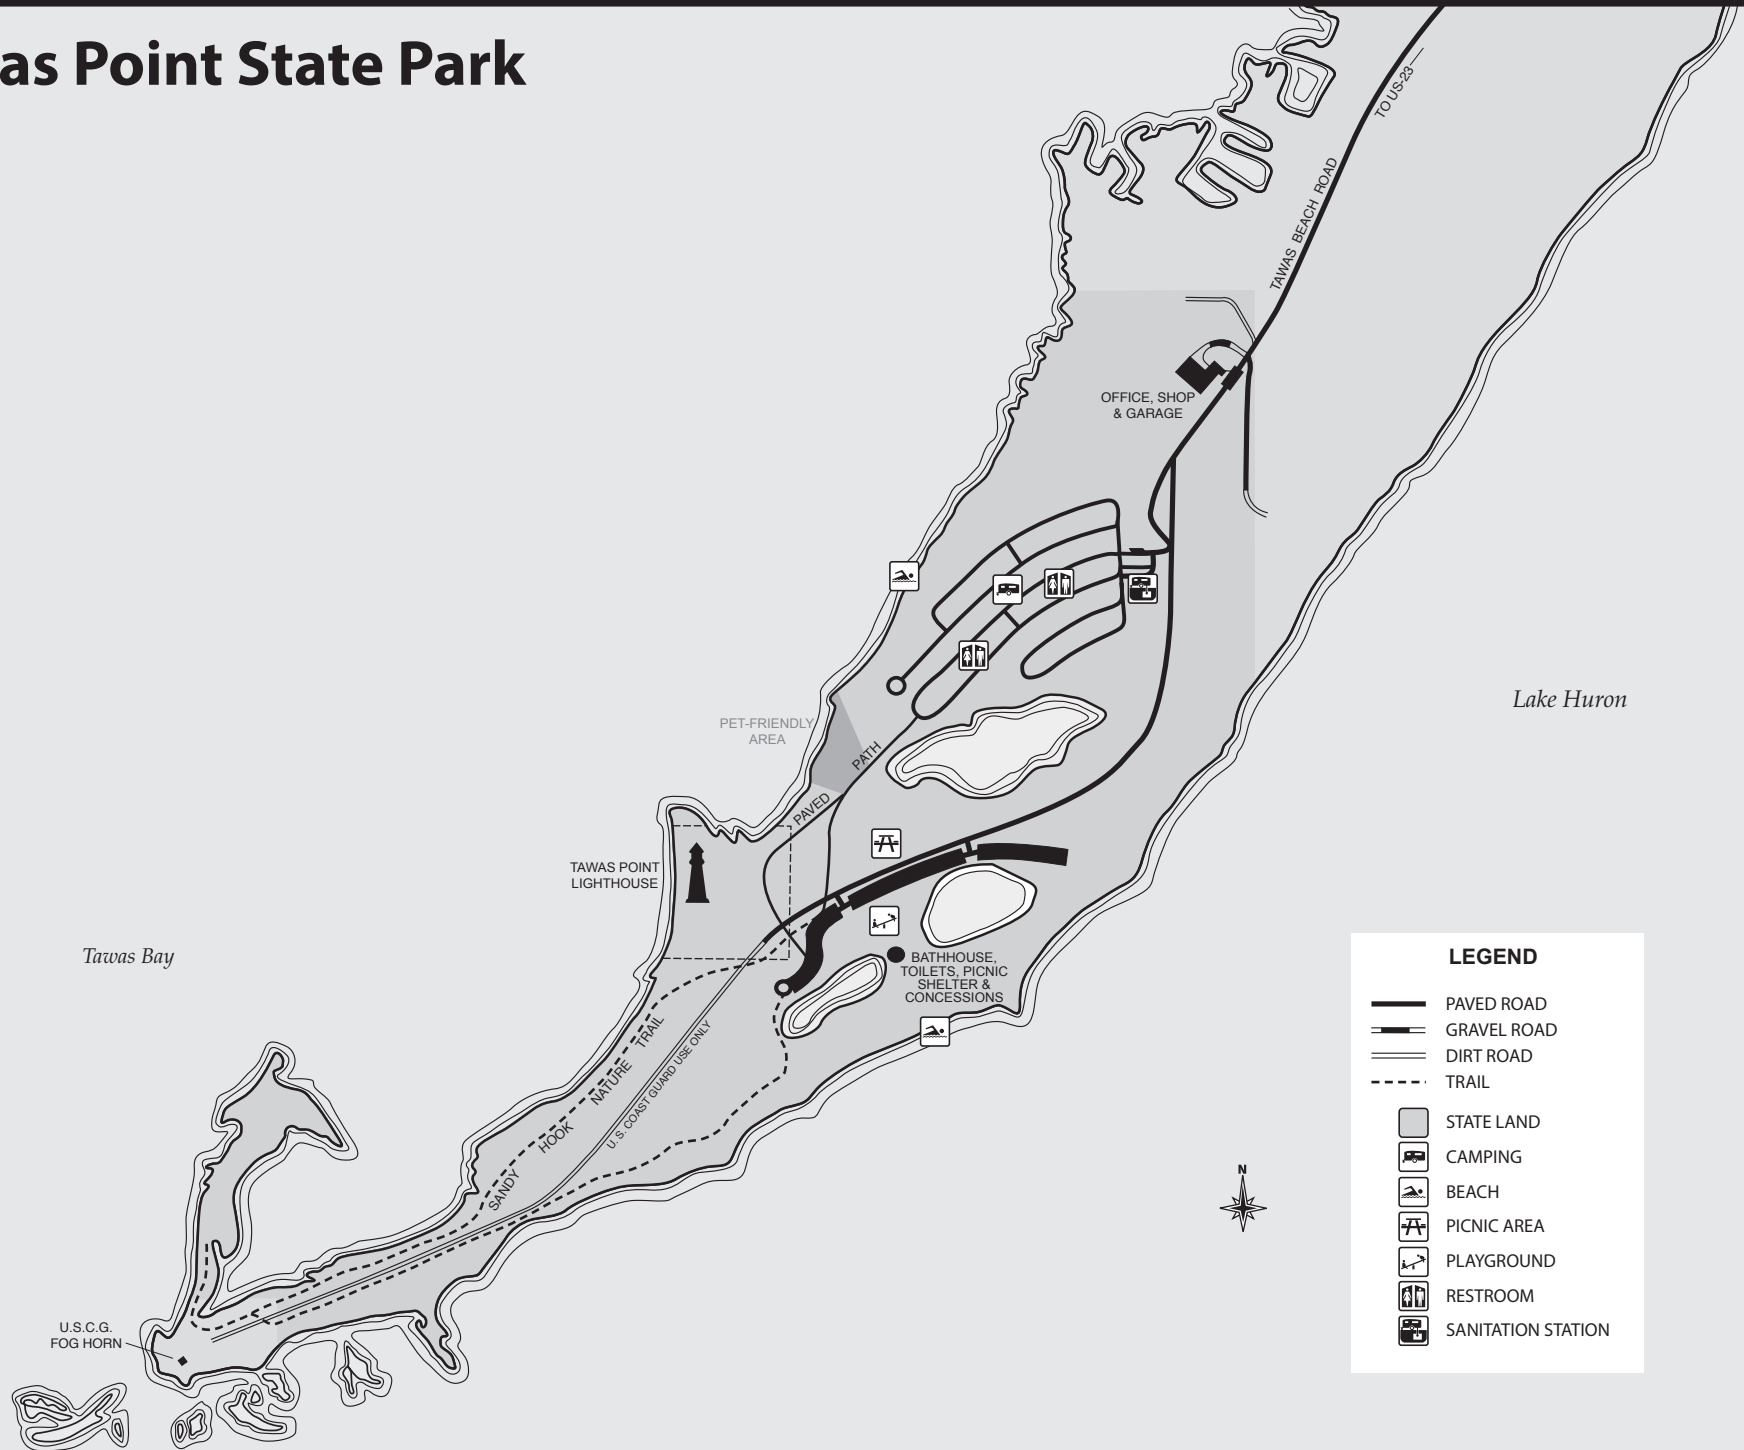

# Tawas Point State Park

Lake Huron

Tawas Bay

## LEGEND

- PAVED ROAD
- GRAVEL ROAD
- DIRT ROAD
- TRAIL
- STATE LAND
- CAMPING
- BEACH
- PICNIC AREA
- PLAYGROUND
- RESTROOM
- SANITATION STATION