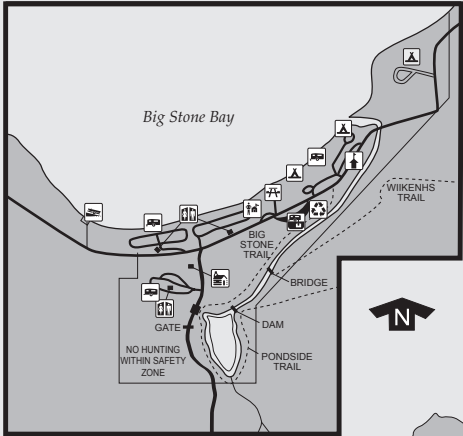

Wilderness State Park

LEGEND

	PAVED ROAD		BOAT LAUNCH
	GRAVEL ROAD		WALK-IN TENT SITES
	GOOD DIRT TRAIL		ORGANIZATION CAMPGROUND
	NORTH COUNTRY TRAIL		VAULT TOILET
	TRAILS (CLOSED TO MOTOR VEHICLES)		RESTROOM
	STATE PARK LAND		PICNIC AREA
	PARK HEADQUARTERS		RUSTIC CABINS
	CONTACT STATION		SANITATION STATION
	MODERN CAMPGROUND		