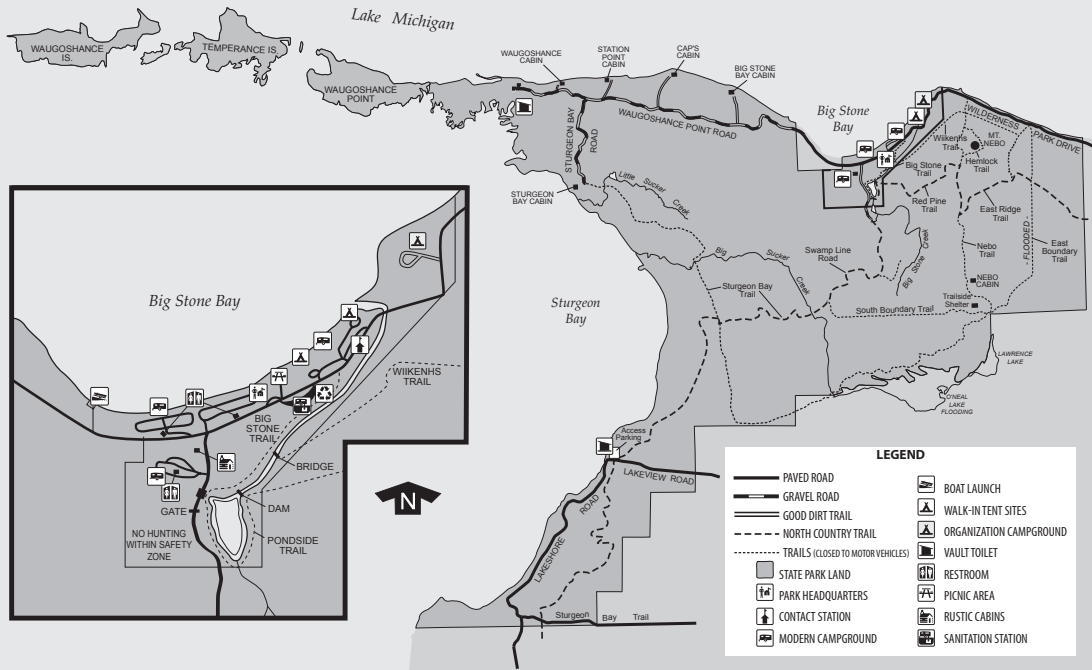

Wilderness State Park

LEGEND

	PAVED ROAD		BOAT LAUNCH
	GRAVEL ROAD		WALK-IN TENT SITES
	GOOD DIRT TRAIL		ORGANIZATION CAMPGROUND
	NORTH COUNTRY TRAIL		VAULT TOILET
	TRAILS (CLOSED TO MOTOR VEHICLES)		RESTROOM
	STATE PARK LAND		PICNIC AREA
	PARK HEADQUARTERS		RUSTIC CABINS
	CONTACT STATION		SANITATION STATION
	MODERN CAMPGROUND		