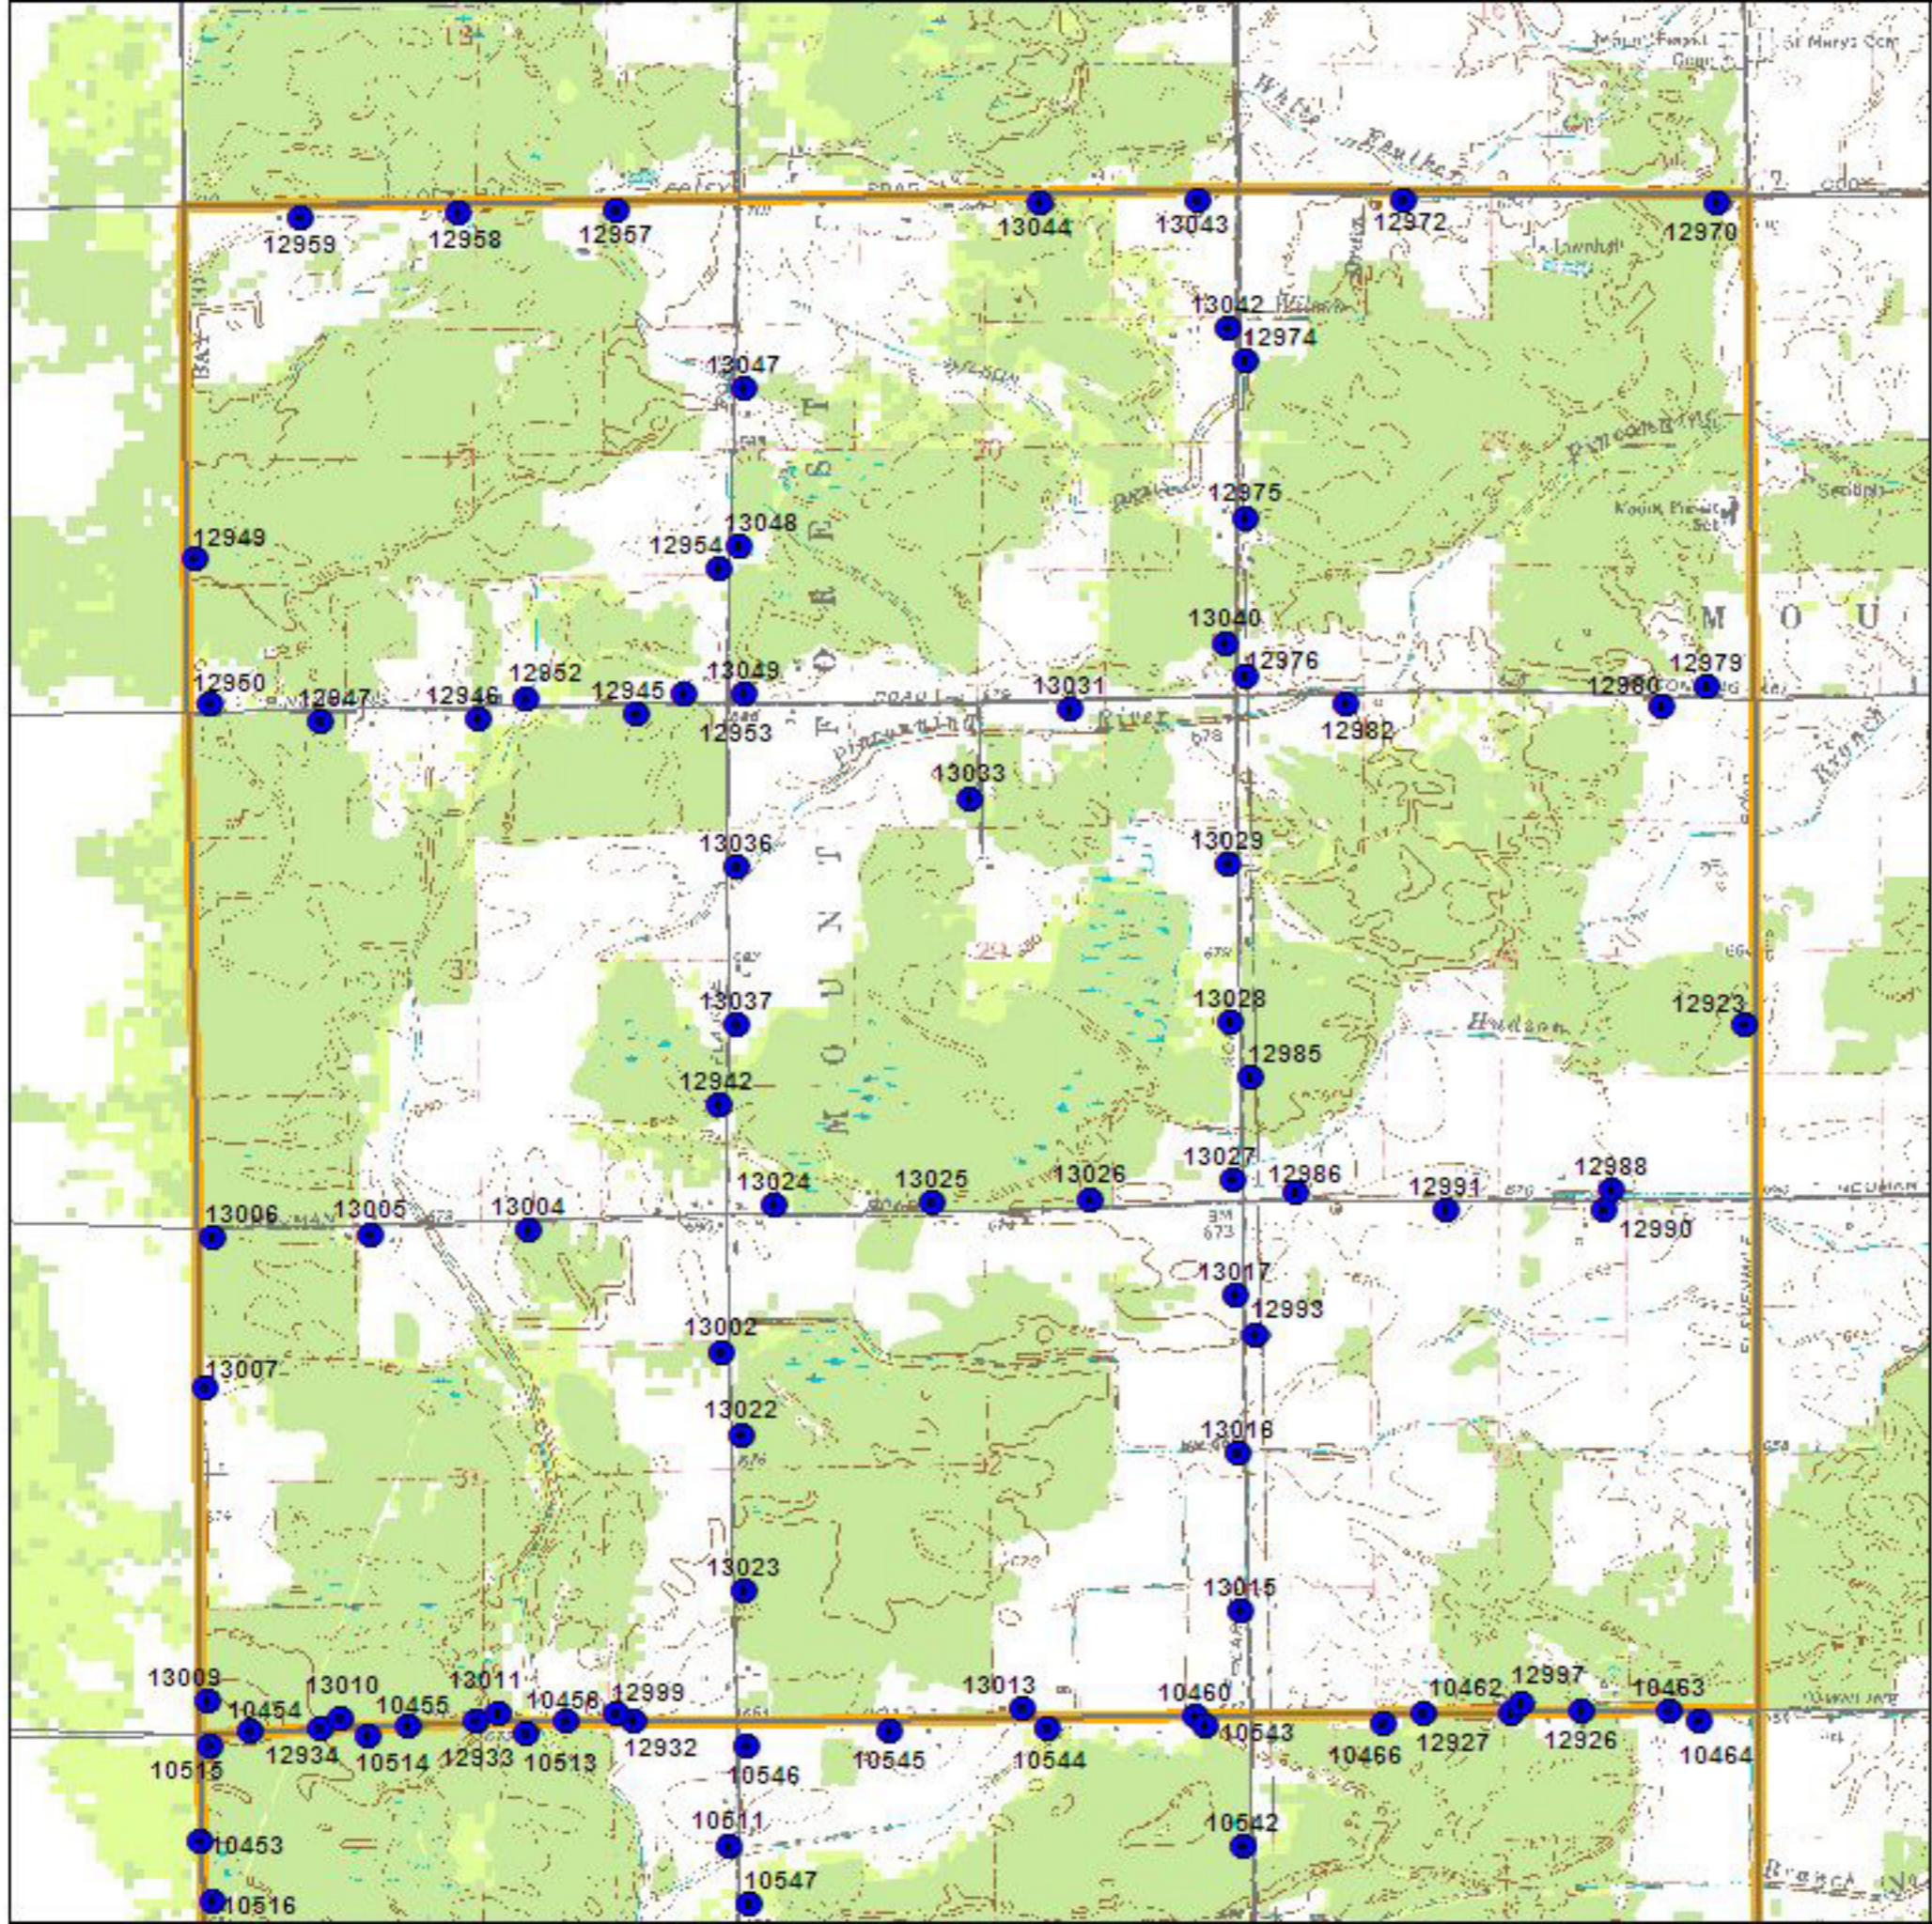

Bay County T17N R03E Mount Forest Township Block 3

LEGEND

-  BBA Point Sampling Locations (each numbered)
 -  Priority Block (1/4 twp)
 -  Other Blocks
- USGS Topographic Information:
-  Major and County Roads
 -  Trails and Two-tracks
 -  Topographic Lines
- Landuse / Landcover Backdrop
-  City Blocks
 -  Open Land, Residential, etc. incl. agriculture lands
 -  Mixed/ Deciduous / Evergreen Forest
 -  Woody Wetlands, Emergent / Herbaceous Wetlands
 -  Open Water

0 0.1 0.2 0.3 0.4 0.5 Miles

0 0.2 0.4 0.6 Kilometers

(rev. 2005 may 18)