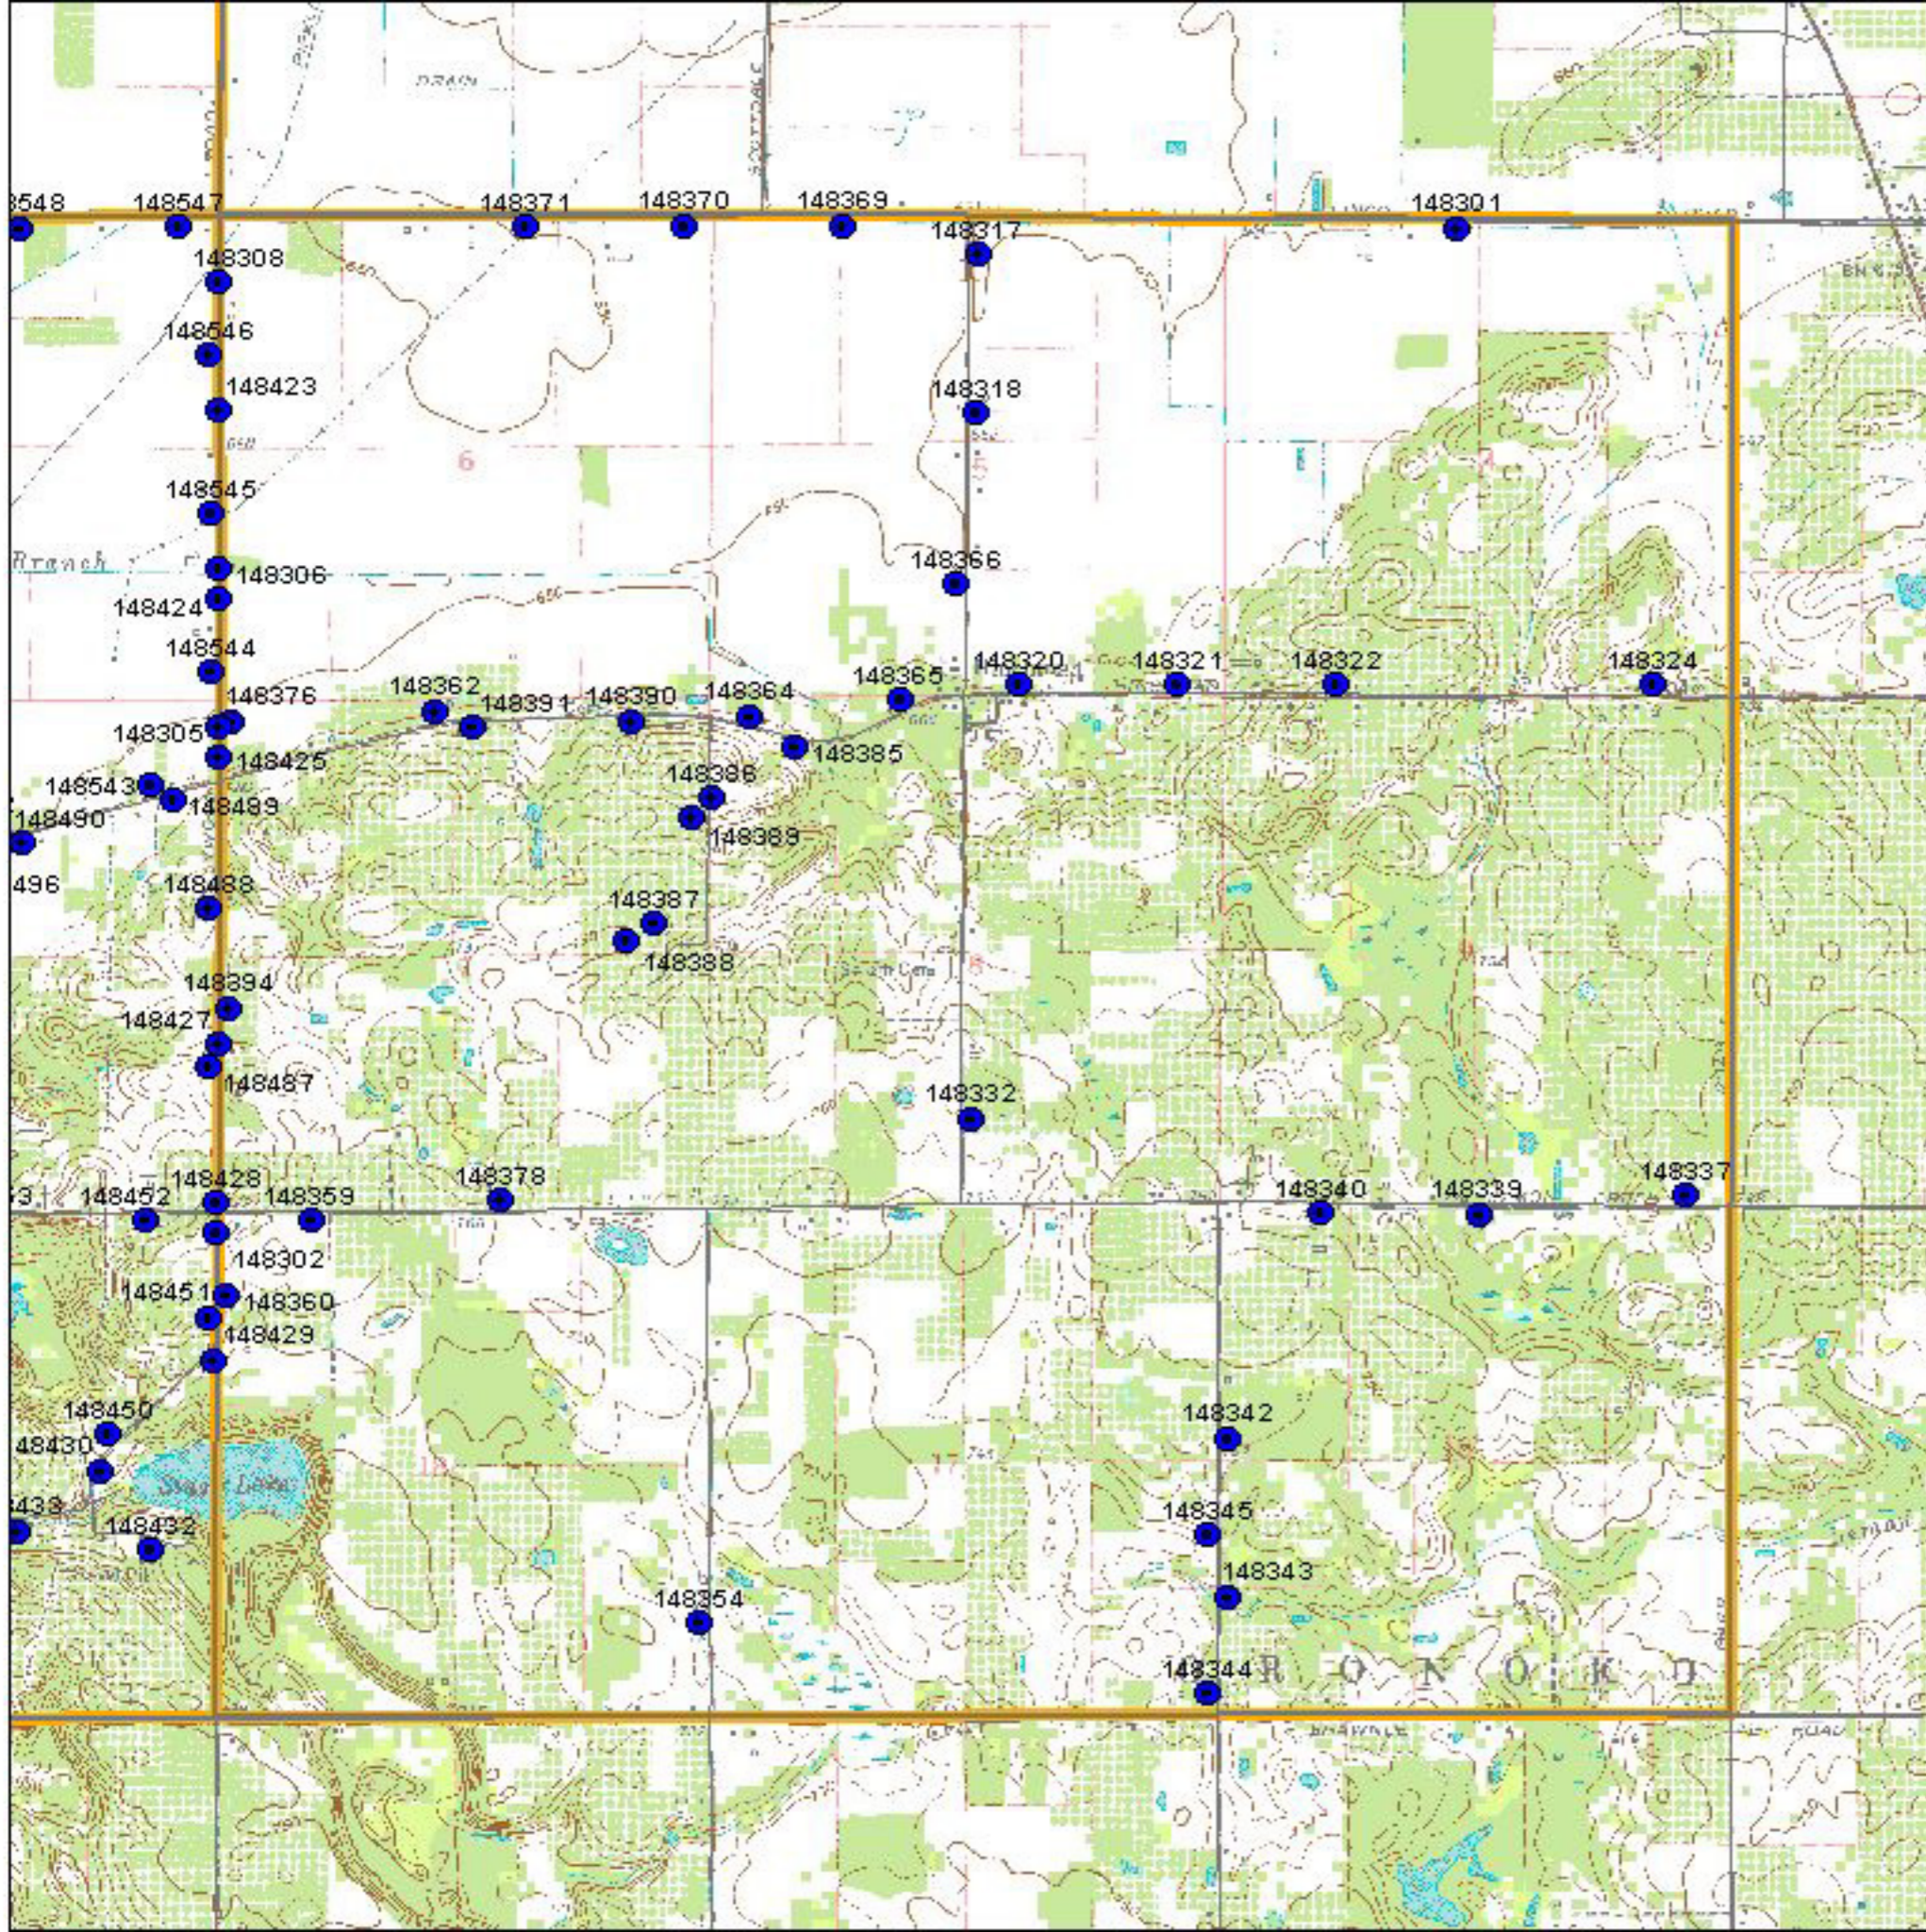

# Berrien County T06S R18W Oronoko Township Block 2

## LEGEND

-  BBA Point Sampling Locations (each numbered)
-  Priority Block (1/4 twp)
-  Other Blocks
- USGS Topographic Information:
  -  Major and County Roads
  -  Trails and Two-tracks
  -  Topographic Lines
- Landuse / Landcover Backdrop
  -  City Blocks
  -  Open Land, Residential, etc. incl. agriculture lands
  -  Mixed/ Deciduous / Evergreen Forest
  -  Woody Wetlands, Emergent / Herbaceous Wetlands
  -  Open Water

0 0.1 0.2 0.3 0.4 0.5 Miles

0 0.2 0.4 0.6 Kilometers

(rev. 2005 may 18)