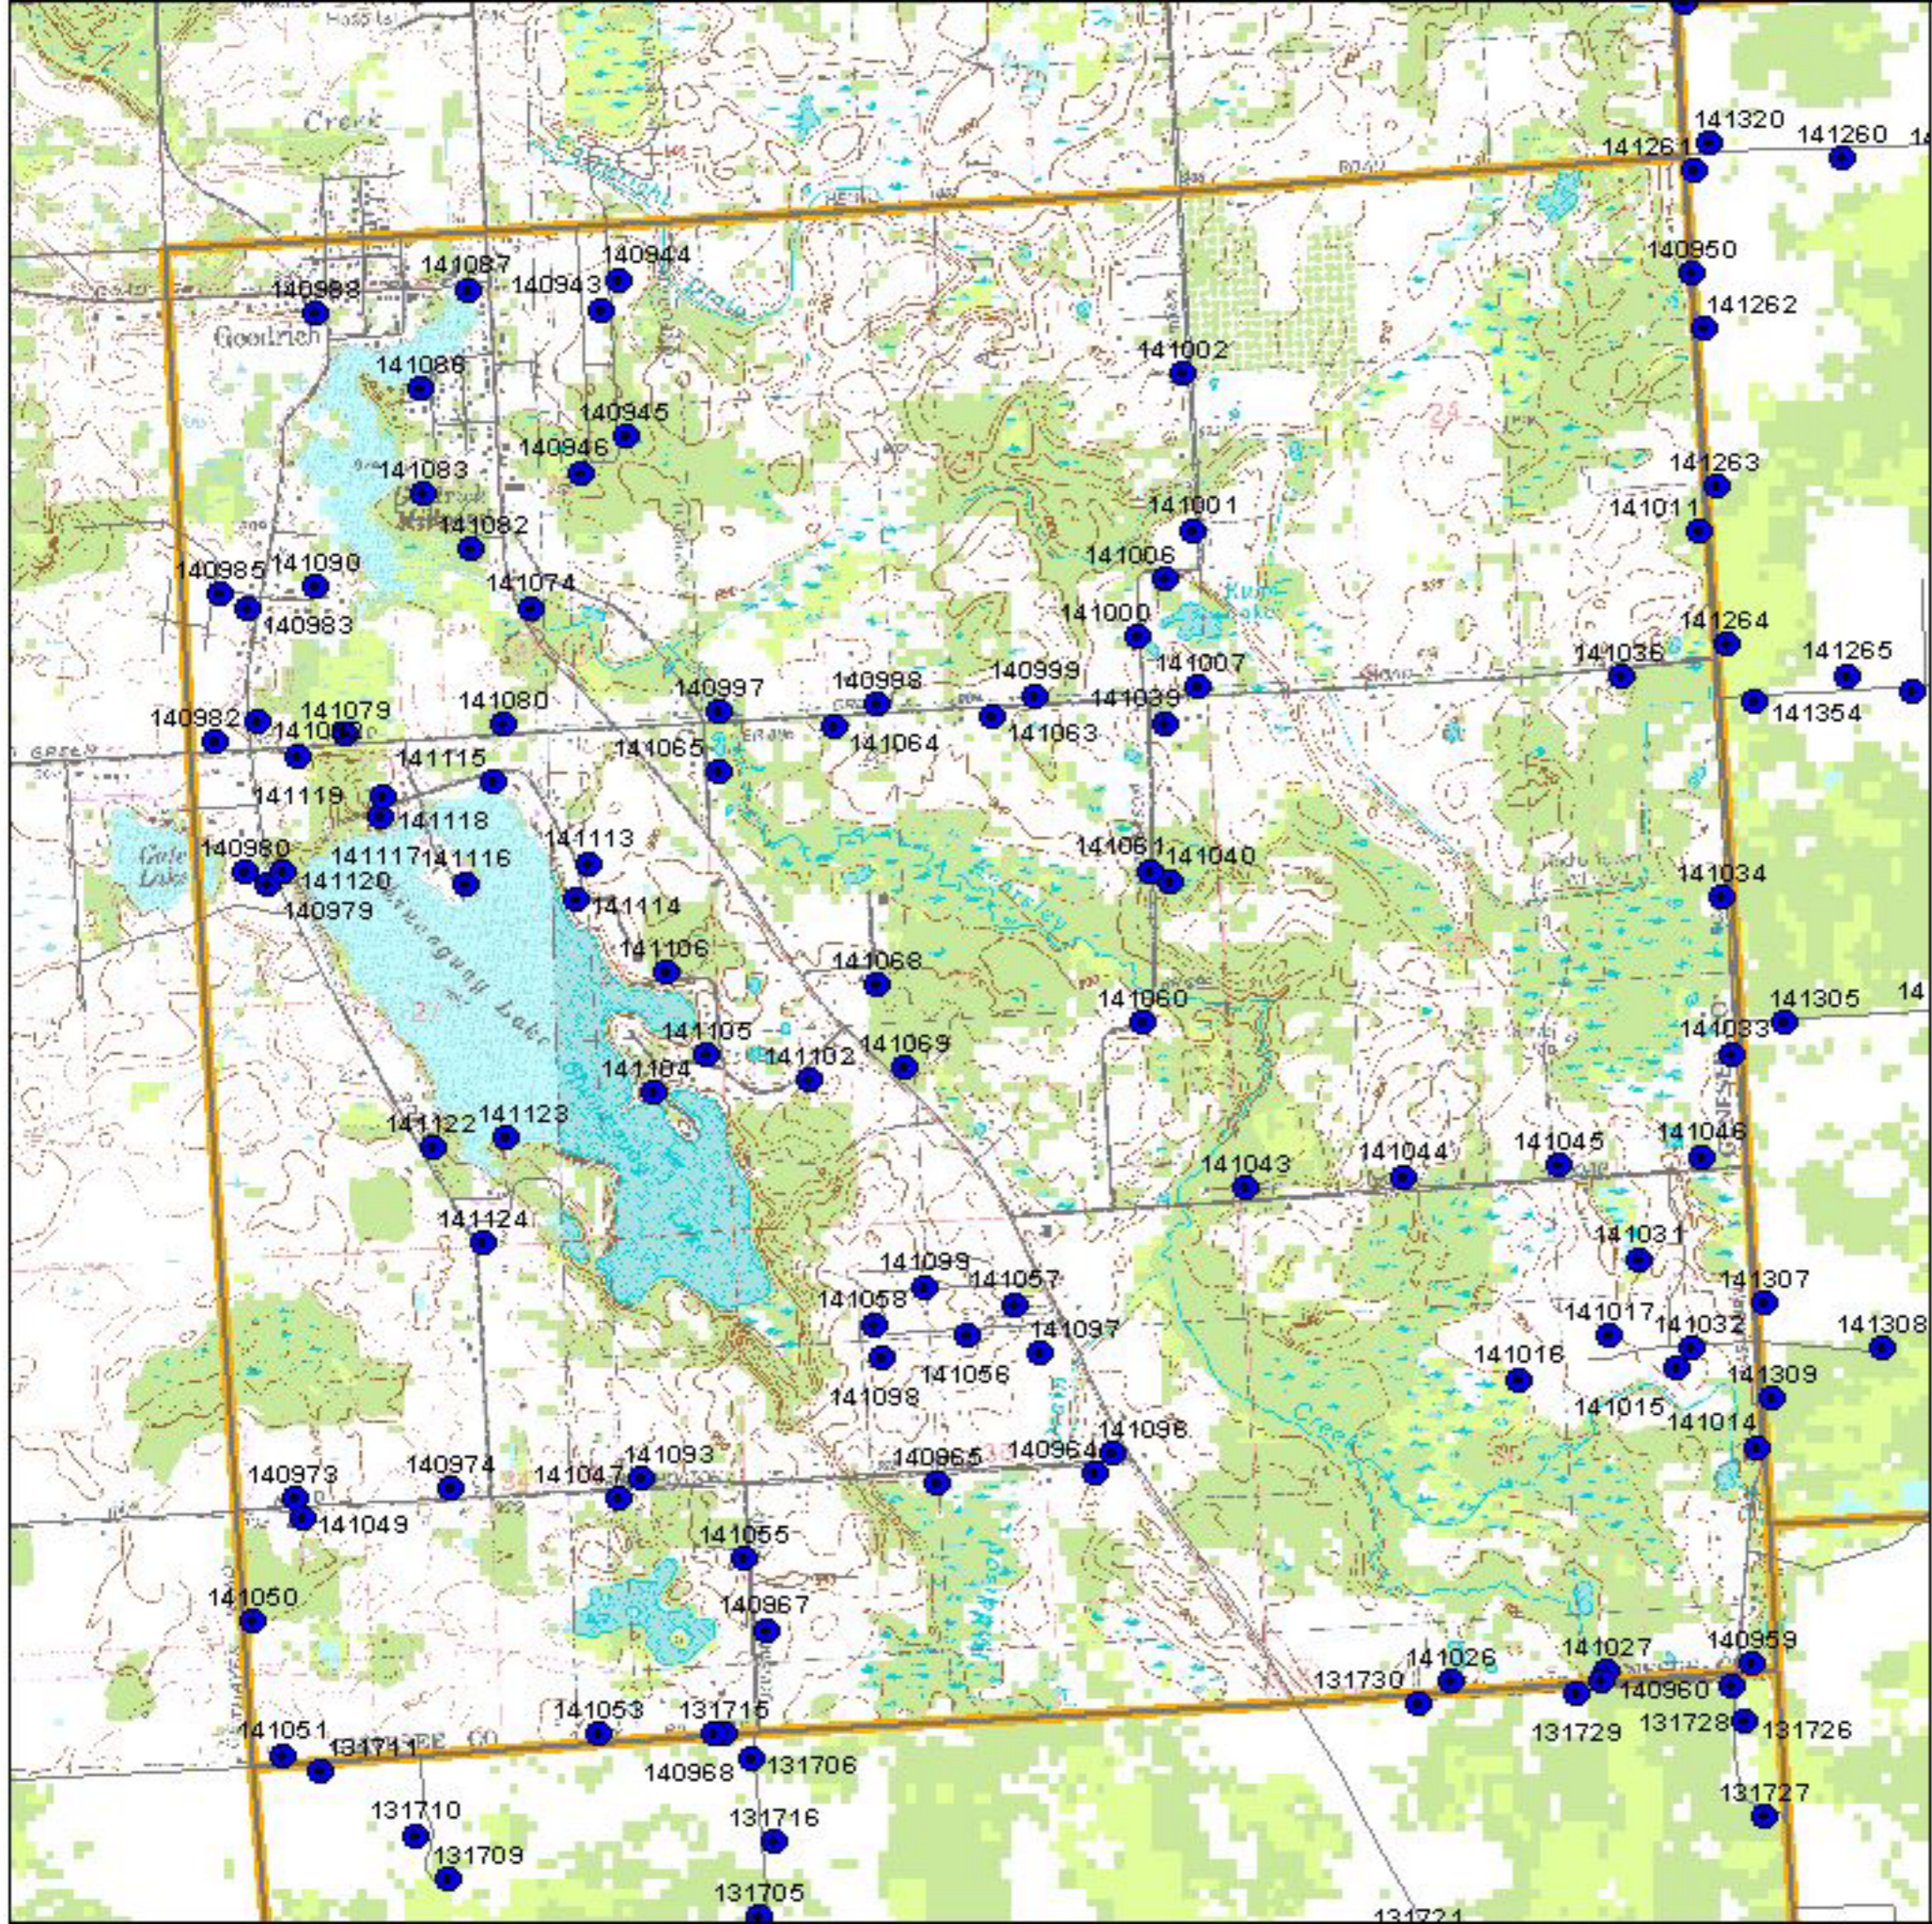

Genesee County T06N R08E Atlas Township Block 4

LEGEND

-  BBA Point Sampling Locations (each numbered)
-  Priority Block (1/4 twp)
-  Other Blocks
- USGS Topographic Information:
 -  Major and County Roads
 -  Trails and Two-tracks
 -  Topographic Lines
- Landuse / Landcover Backdrop
 -  City Blocks
 -  Open Land, Residential, etc. incl. agriculture lands
 -  Mixed/ Deciduous / Evergreen Forest
 -  Woody Wetlands, Emergent / Herbaceous Wetlands
 -  Open Water