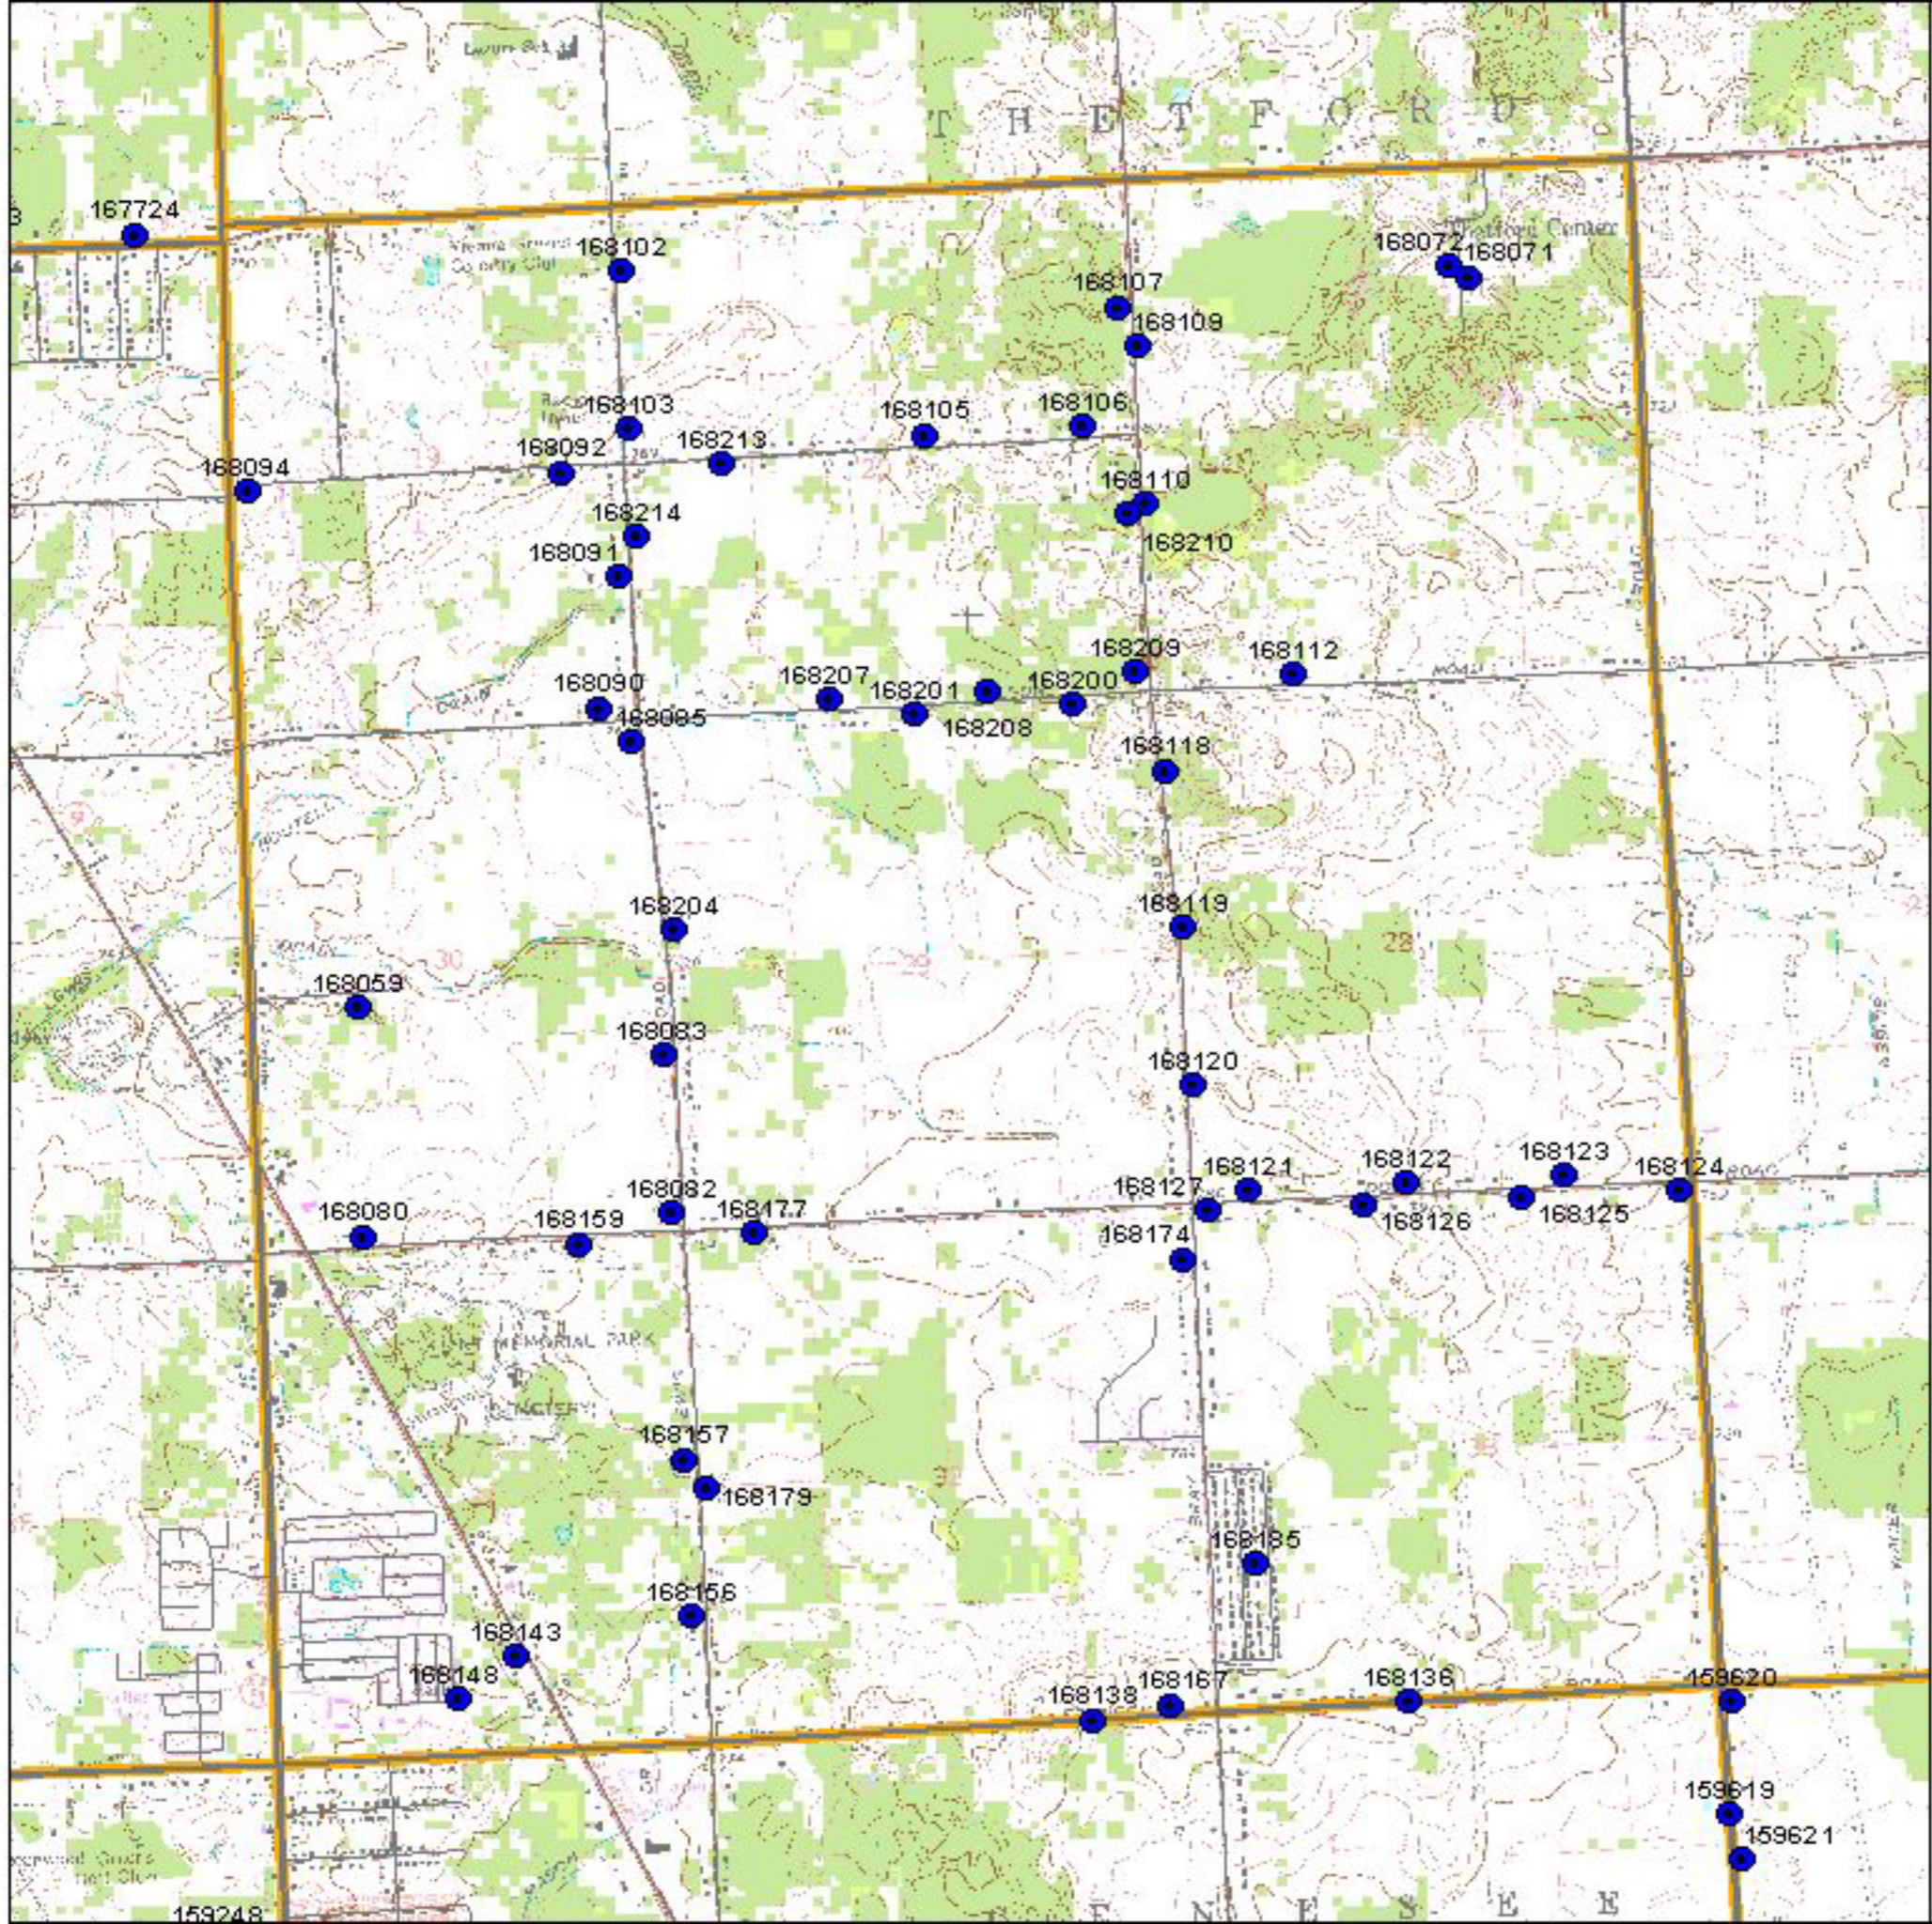

# Genesee County T09N R07E Thetford Township Block 3

## LEGEND

-  BBA Point Sampling Locations (each numbered)
  -  Priority Block (1/4 twp)
  -  Other Blocks
- USGS Topographic Information:
-  Major and County Roads
  -  Trails and Two-tracks
  -  Topographic Lines
- Landuse / Landcover Backdrop
-  City Blocks
  -  Open Land, Residential, etc. incl. agriculture lands
  -  Mixed/ Deciduous / Evergreen Forest
  -  Woody Wetlands, Emergent / Herbaceous Wetlands
  -  Open Water