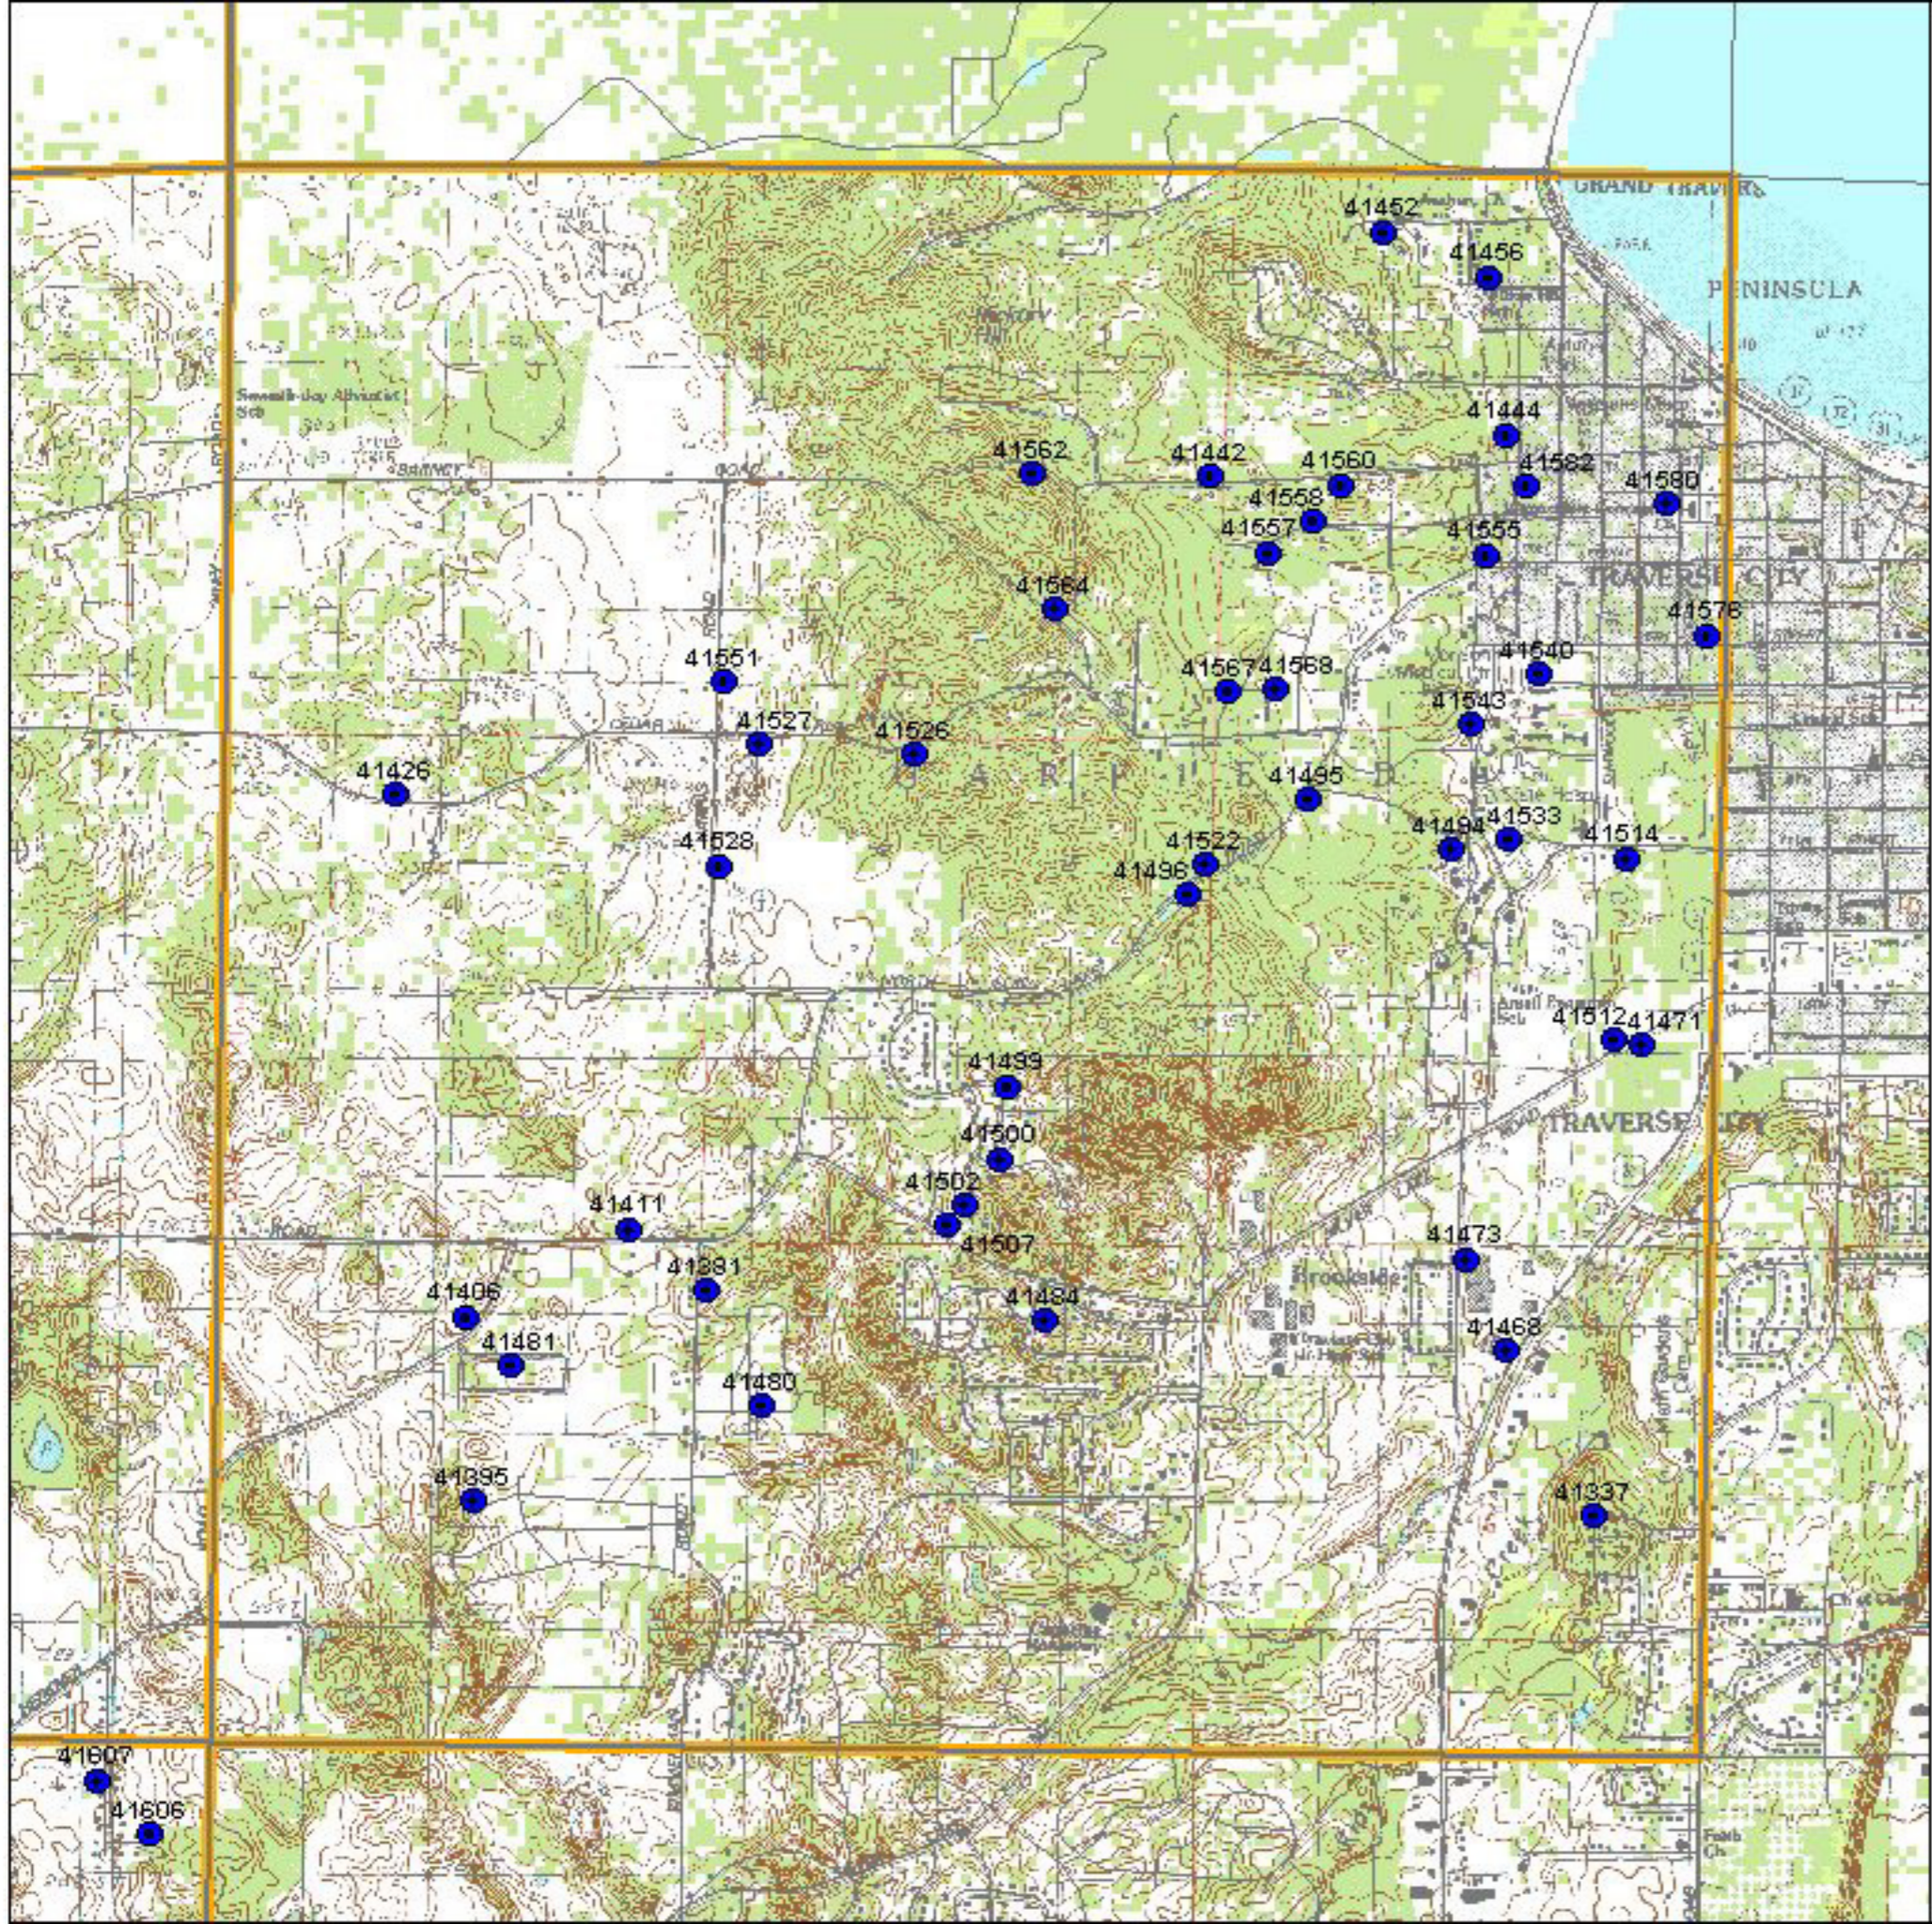

Grand Traverse County T27N R11W Garfield Township Block 2

LEGEND

-  BBA Point Sampling Locations (each numbered)
-  Priority Block (1/4 twp)
-  Other Blocks
- USGS Topographic Information:
 -  Major and County Roads
 -  Trails and Two-tracks
 -  Topographic Lines
- Landuse / Landcover Backdrop
 -  City Blocks
 -  Open Land, Residential, etc. incl. agriculture lands
 -  Mixed/ Deciduous / Evergreen Forest
 -  Woody Wetlands, Emergent / Herbaceous Wetlands
 -  Open Water