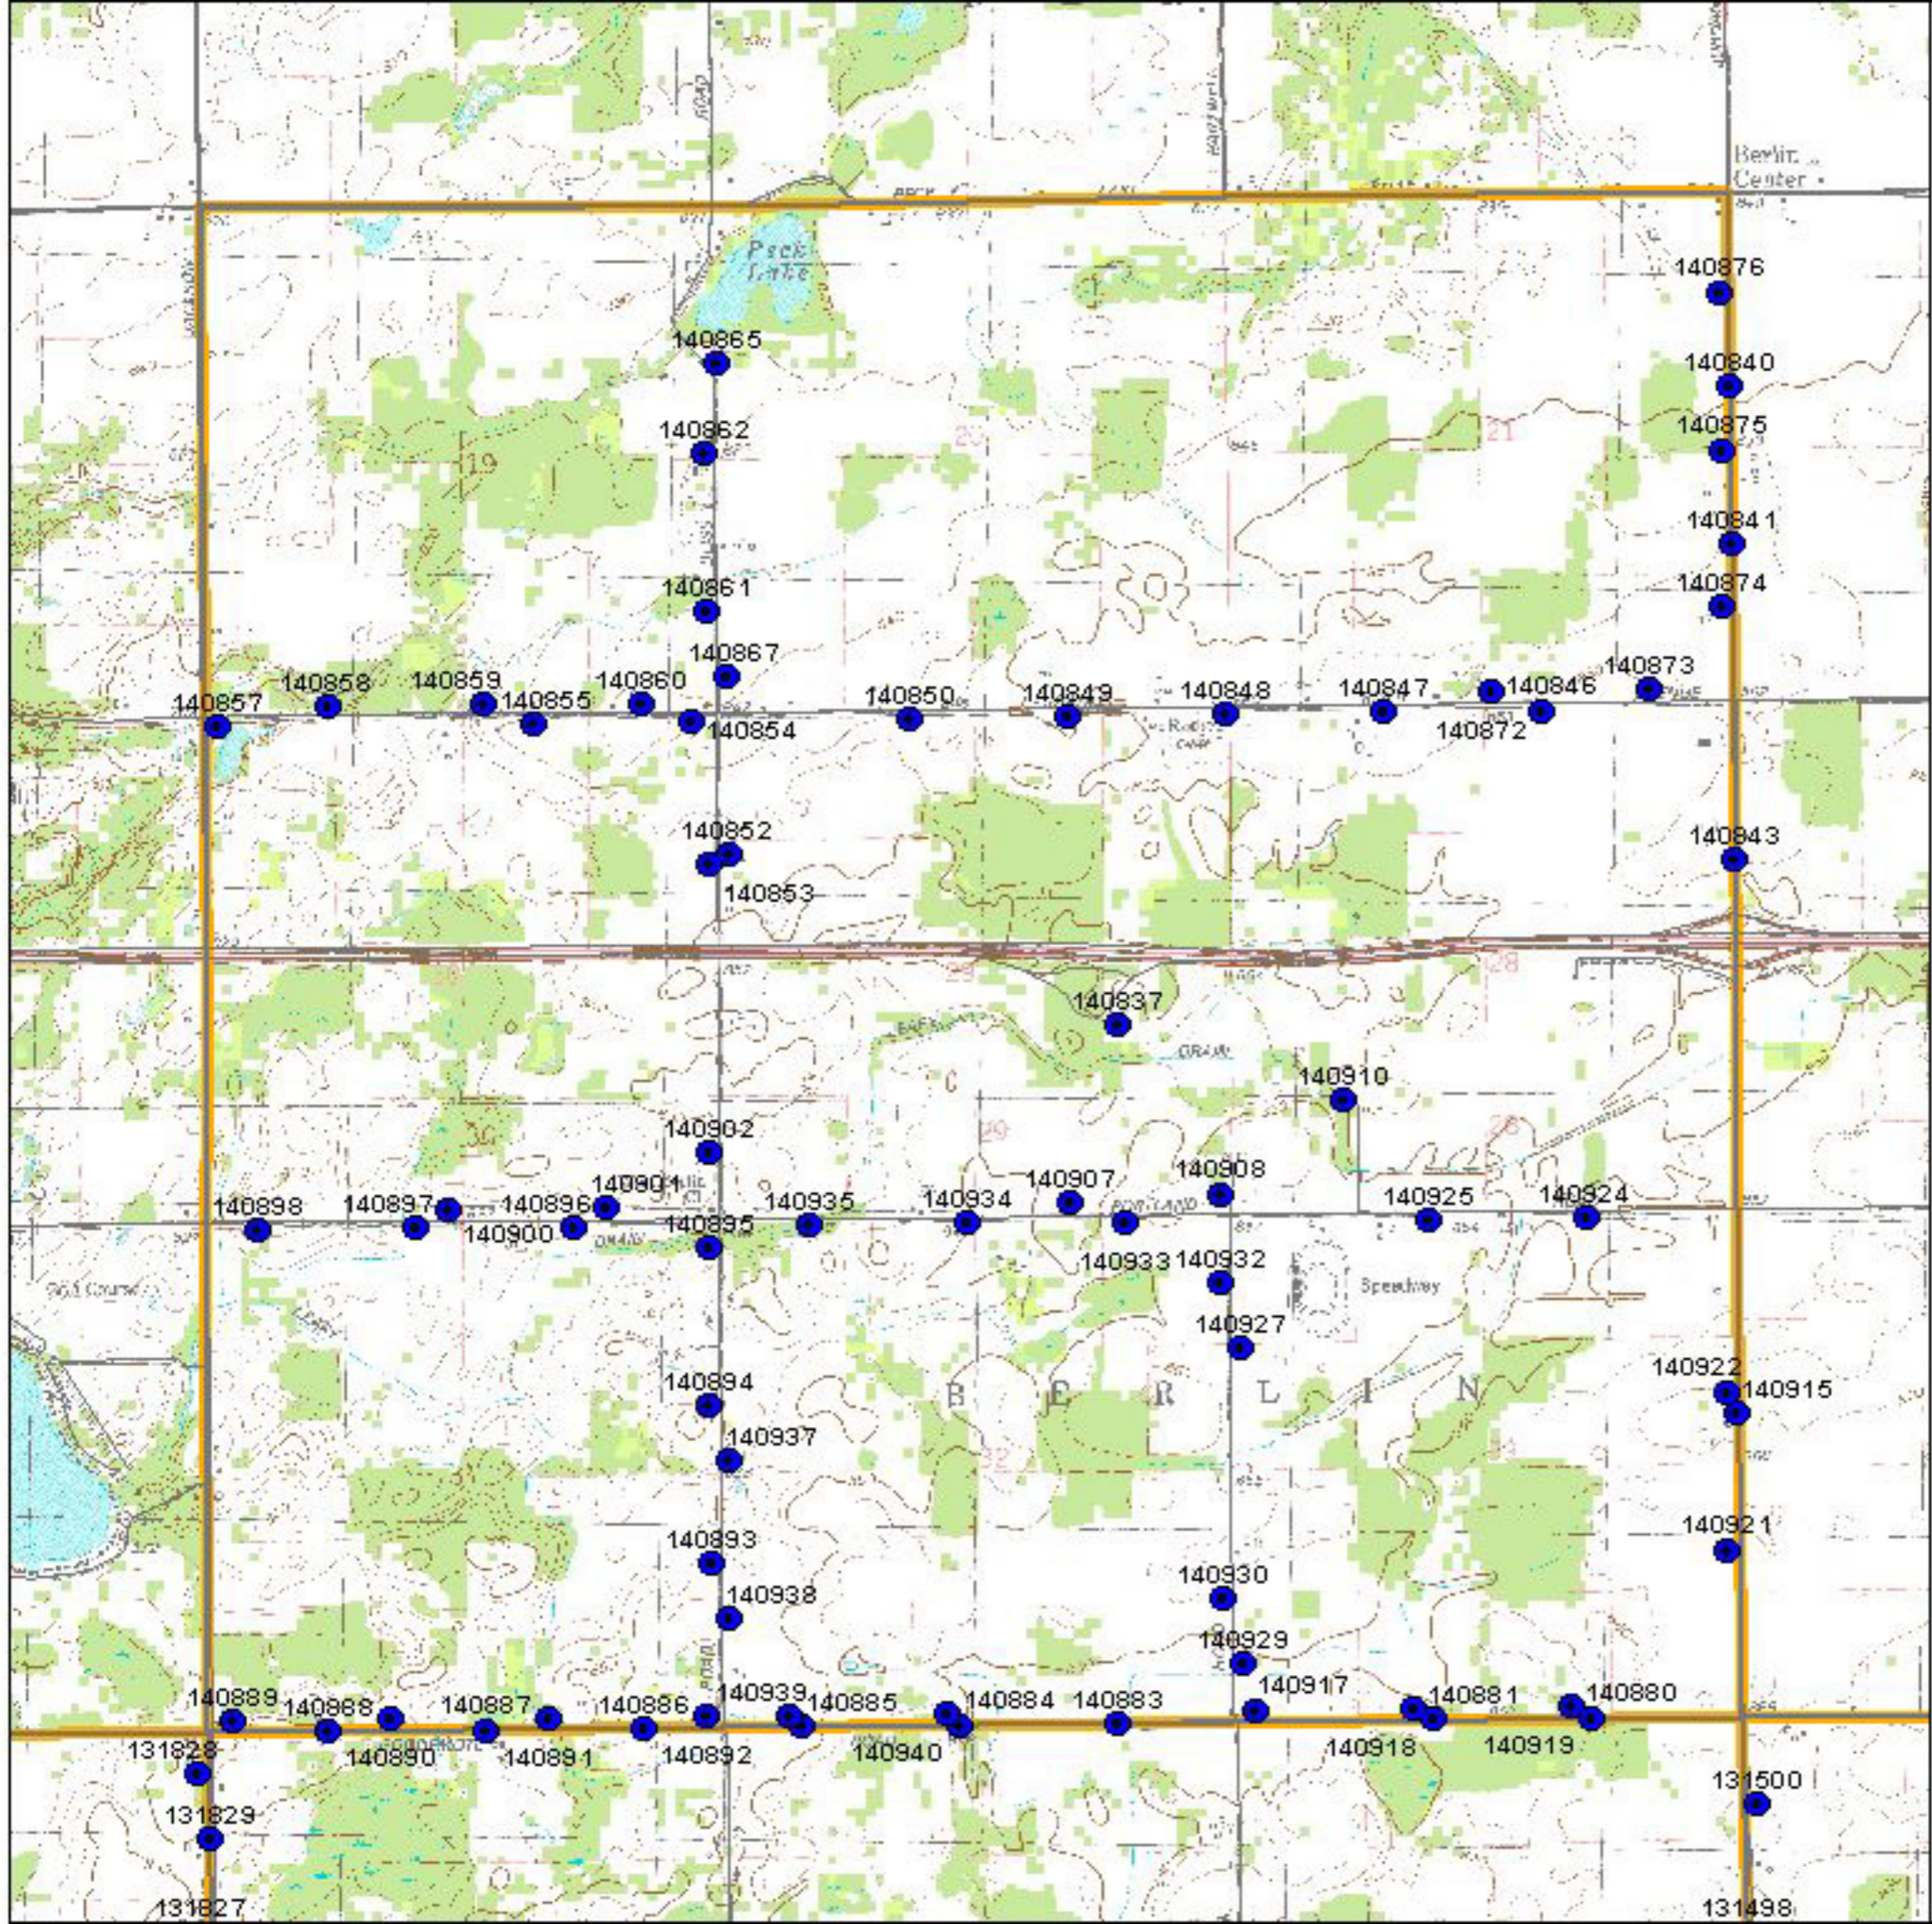

Ionia County T06N R07W Berlin Township Block 3

LEGEND

-  BBA Point Sampling Locations (each numbered)
 -  Priority Block (1/4 twp)
 -  Other Blocks
- USGS Topographic Information:
-  Major and County Roads
 -  Trails and Two-tracks
 -  Topographic Lines
- Landuse / Landcover Backdrop
-  City Blocks
 -  Open Land, Residential, etc. incl. agriculture lands
 -  Mixed/ Deciduous / Evergreen Forest
 -  Woody Wetlands, Emergent / Herbaceous Wetlands
 -  Open Water

0 0.1 0.2 0.3 0.4 0.5 Miles

 0 0.2 0.4 0.6 Kilometers

 (rev. 2005 may 18)