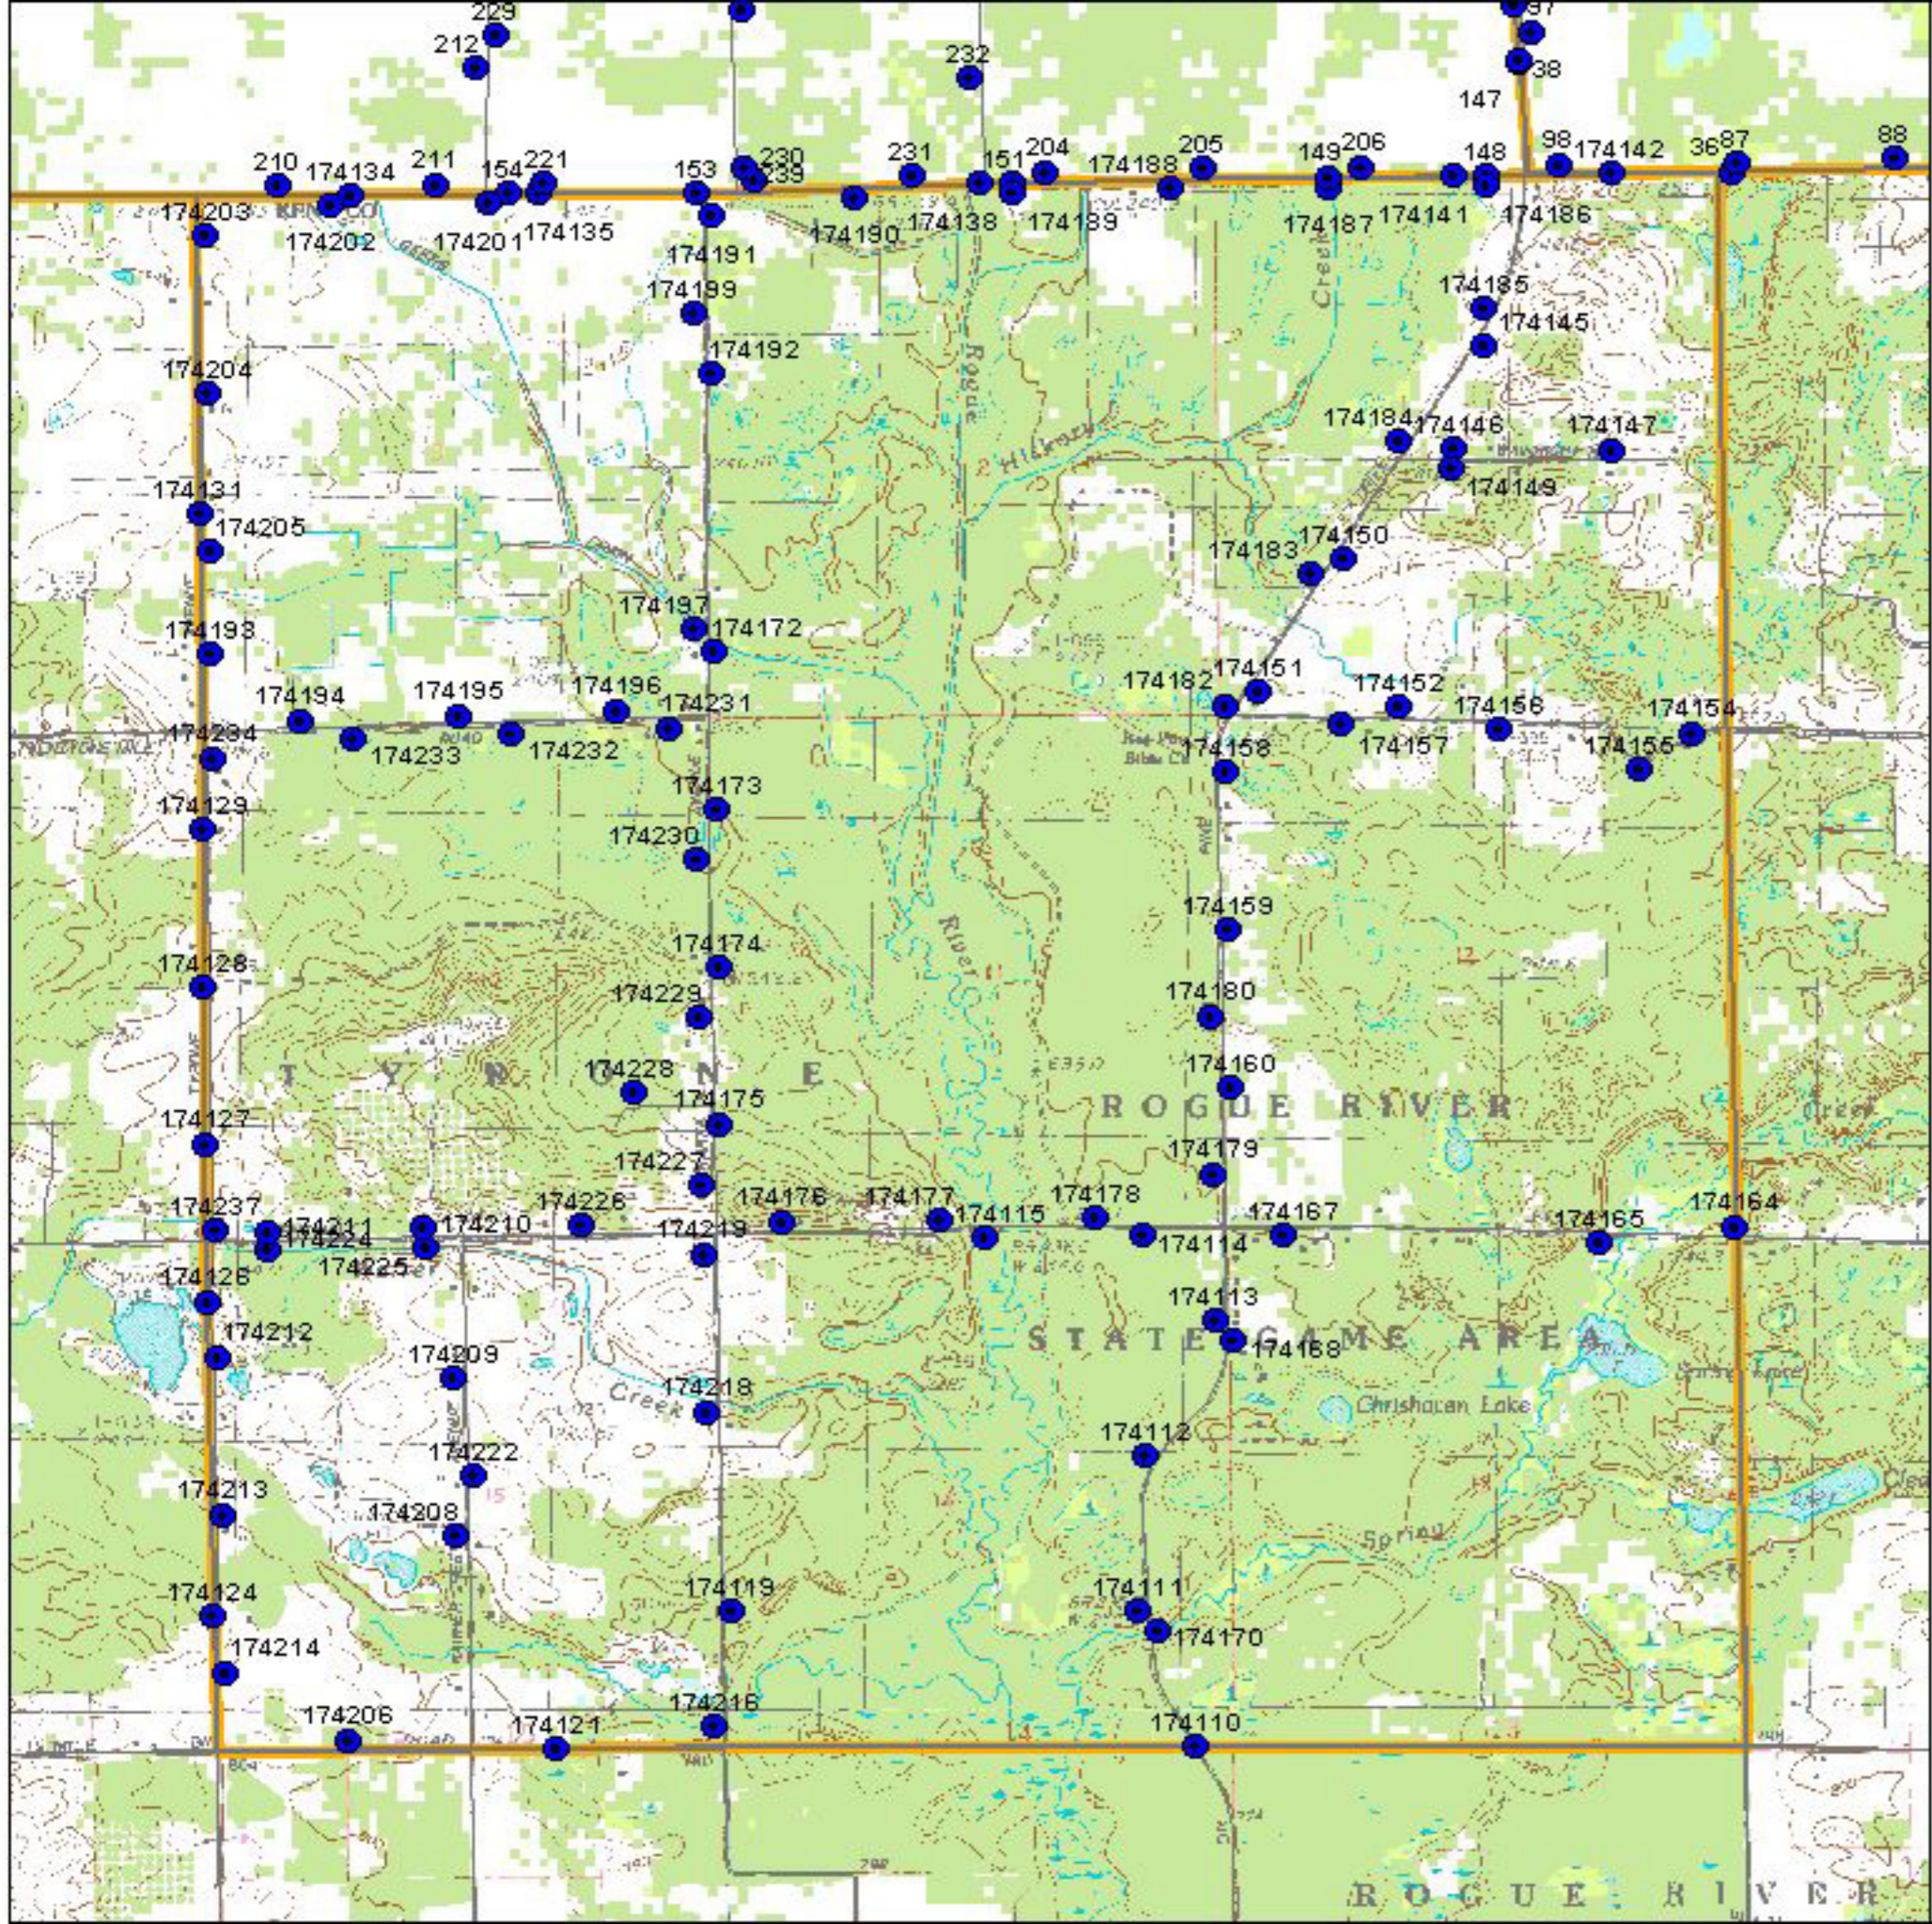

Kent County T10N R12W Tyrone Township Block 1

LEGEND

-  BBA Point Sampling Locations (each numbered)
-  Priority Block (1/4 twp)
-  Other Blocks
- USGS Topographic Information:
 -  Major and County Roads
 -  Trails and Two-tracks
 -  Topographic Lines
- Landuse / Landcover Backdrop
 -  City Blocks
 -  Open Land, Residential, etc. incl. agriculture lands
 -  Mixed/ Deciduous / Evergreen Forest
 -  Woody Wetlands, Emergent / Herbaceous Wetlands
 -  Open Water