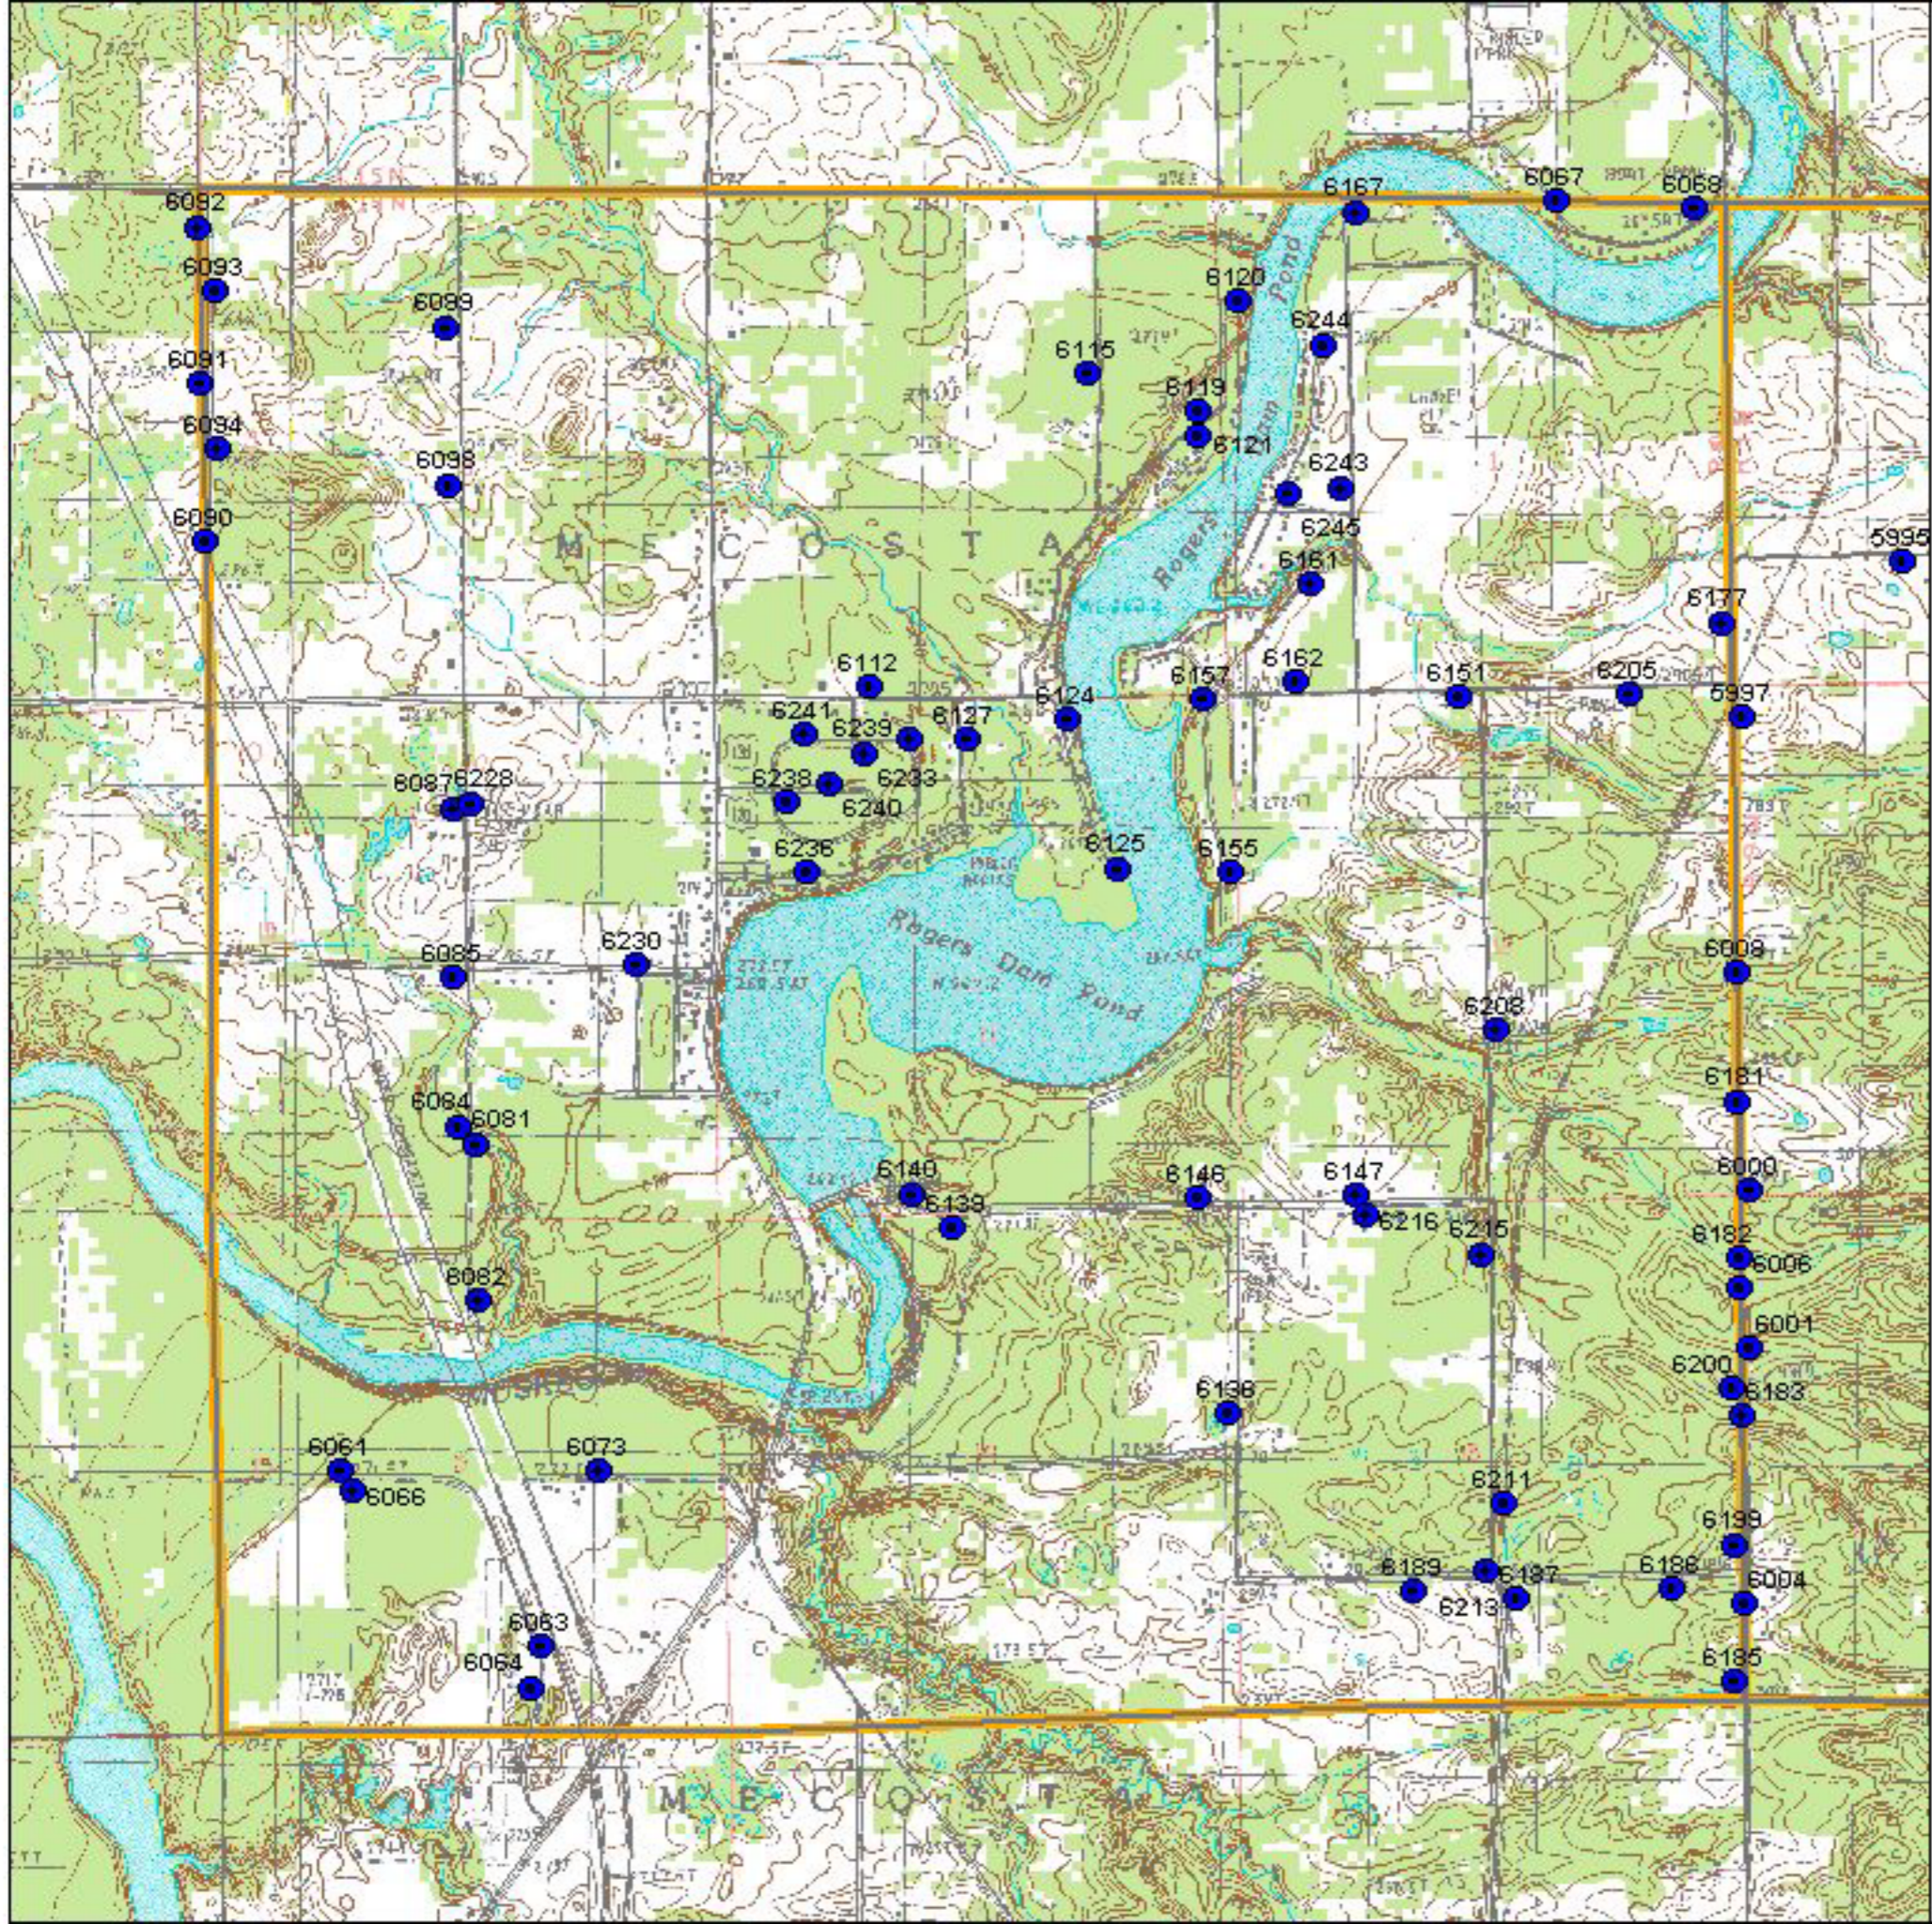

Mecosta County T14N R10W Mecosta Township Block 1

LEGEND

-  BBA Point Sampling Locations (each numbered)
-  Priority Block (1/4 twp)
-  Other Blocks
- USGS Topographic Information:
 -  Major and County Roads
 -  Trails and Two-tracks
 -  Topographic Lines
- Landuse / Landcover Backdrop
 -  City Blocks
 -  Open Land, Residential, etc. incl. agriculture lands
 -  Mixed/ Deciduous / Evergreen Forest
 -  Woody Wetlands, Emergent / Herbaceous Wetlands
 -  Open Water