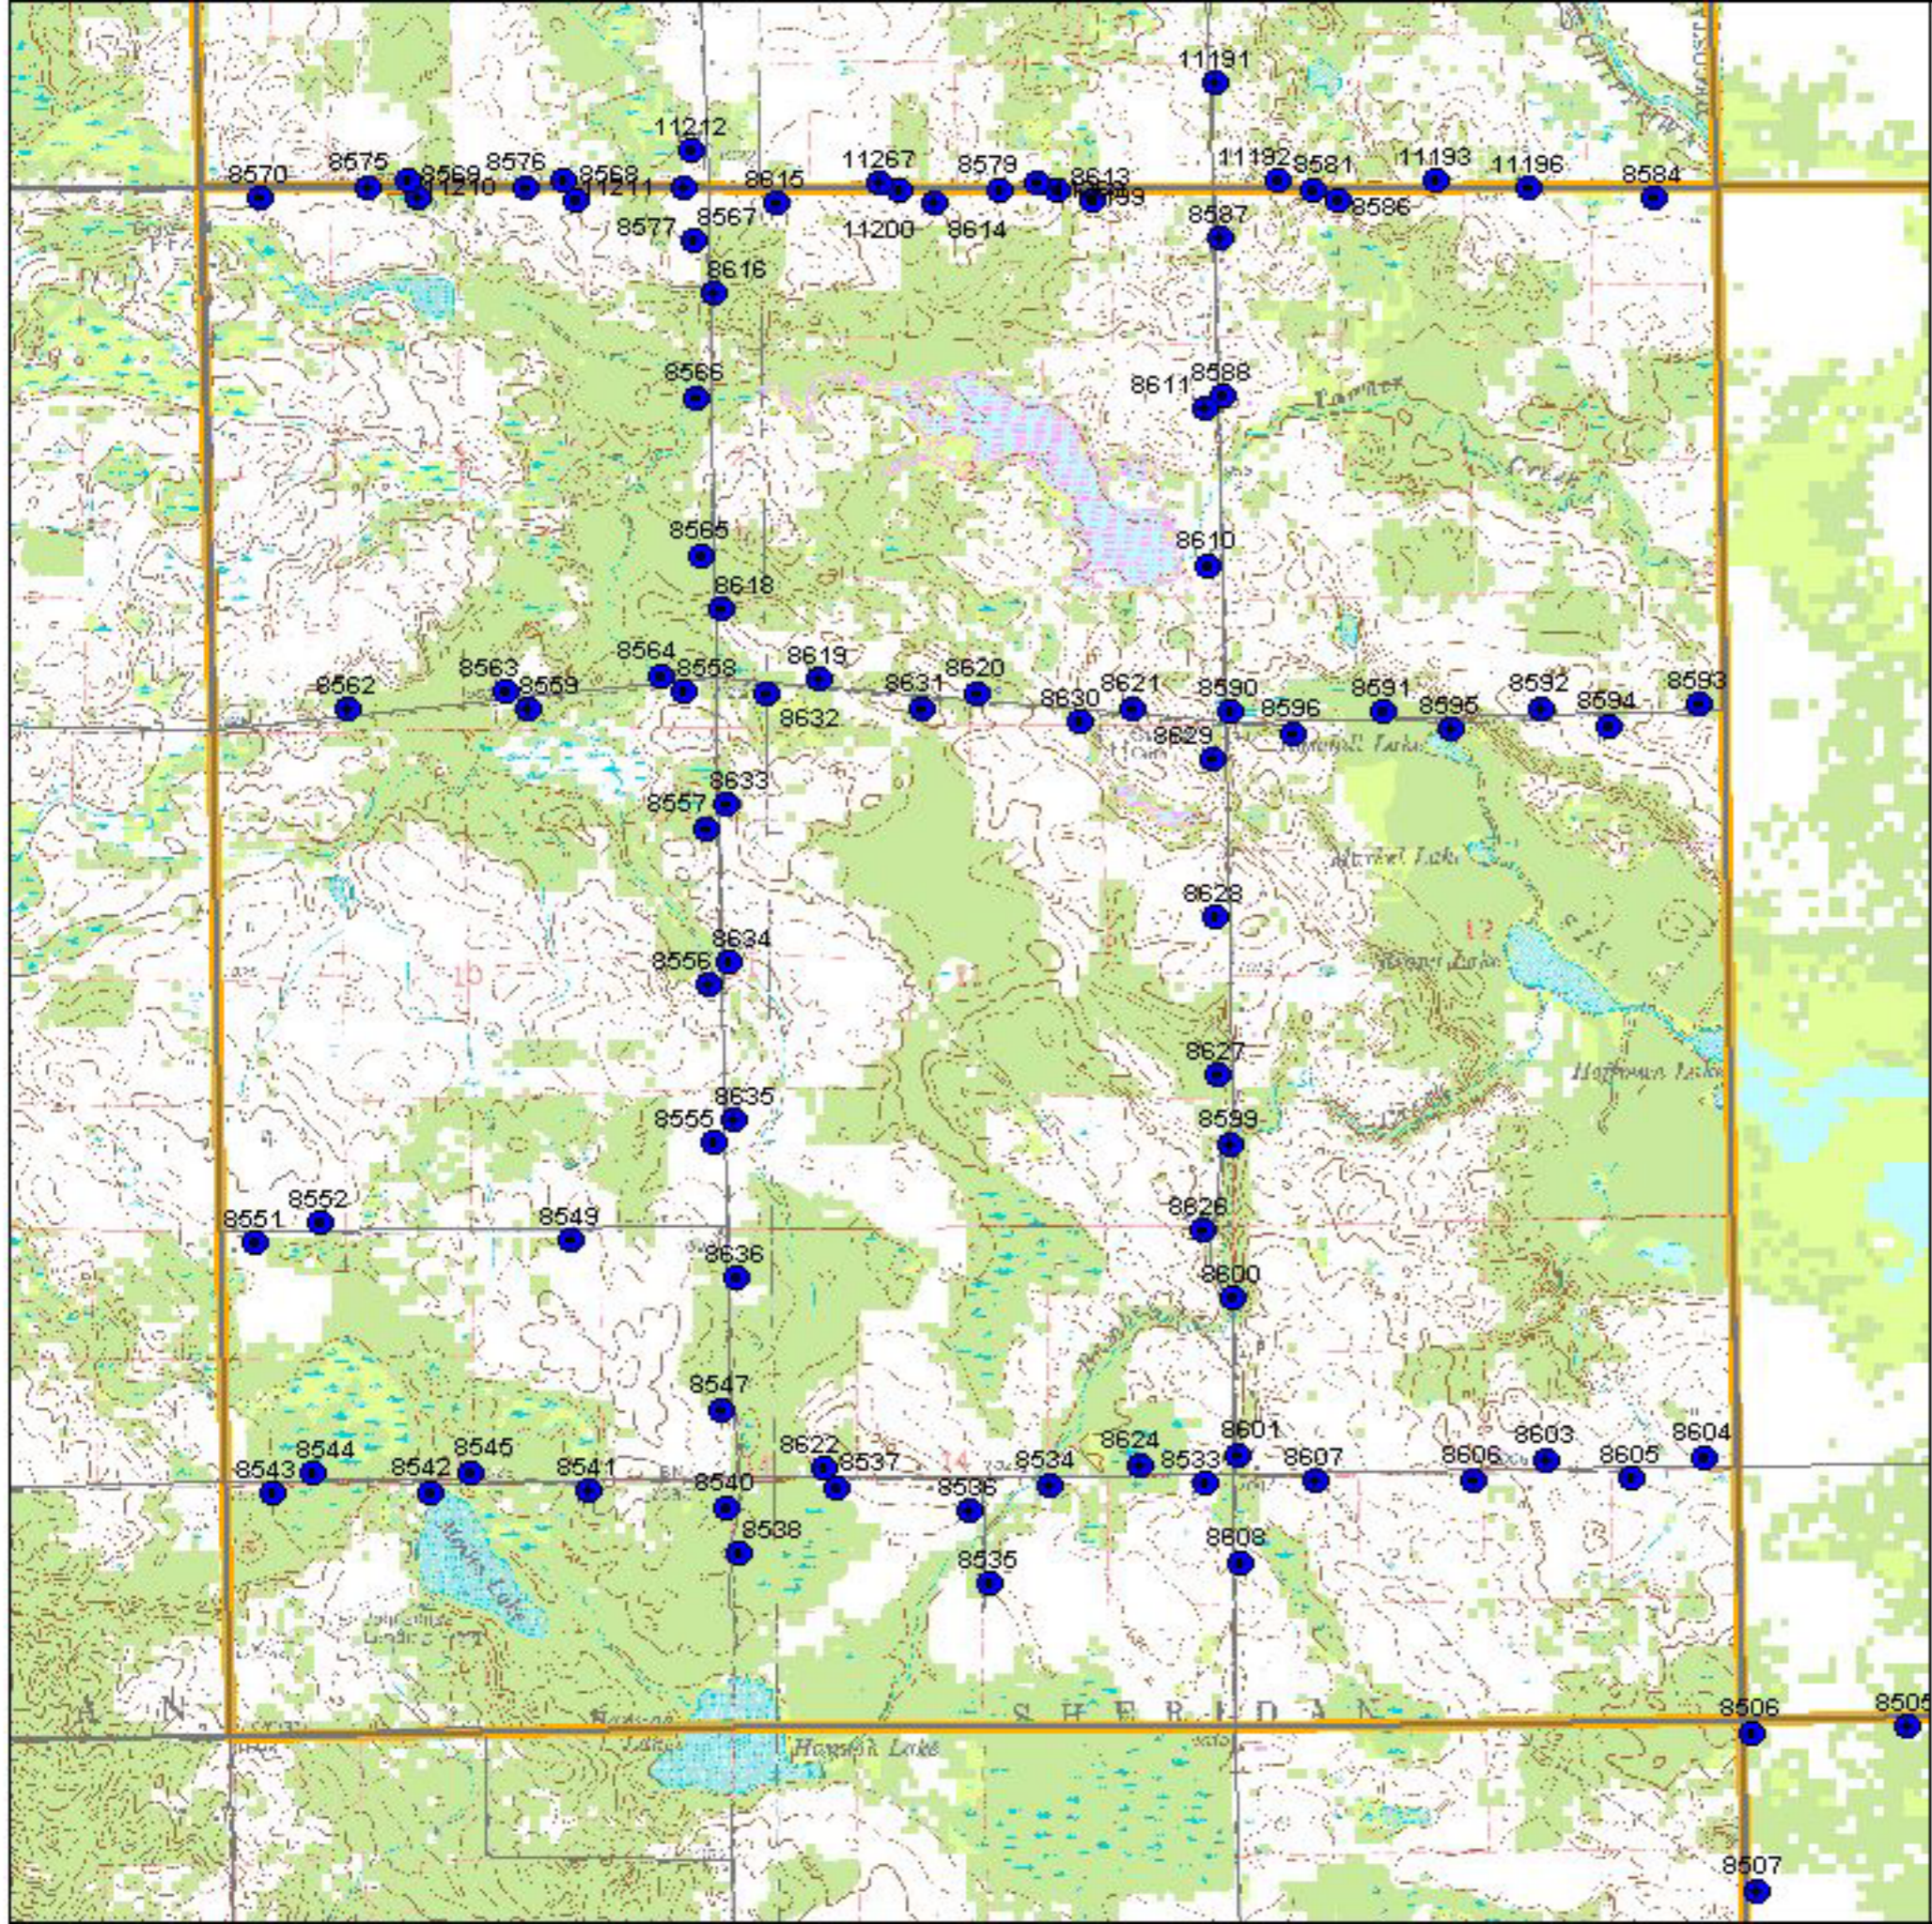

# Mecosta County T15N R07W Sheridan Township Block 1

## LEGEND

-  BBA Point Sampling Locations (each numbered)
  -  Priority Block (1/4 twp)
  -  Other Blocks
- USGS Topographic Information:
-  Major and County Roads
  -  Trails and Two-tracks
  -  Topographic Lines
- Landuse / Landcover Backdrop
-  City Blocks
  -  Open Land, Residential, etc. incl. agriculture lands
  -  Mixed/ Deciduous / Evergreen Forest
  -  Woody Wetlands, Emergent / Herbaceous Wetlands
  -  Open Water