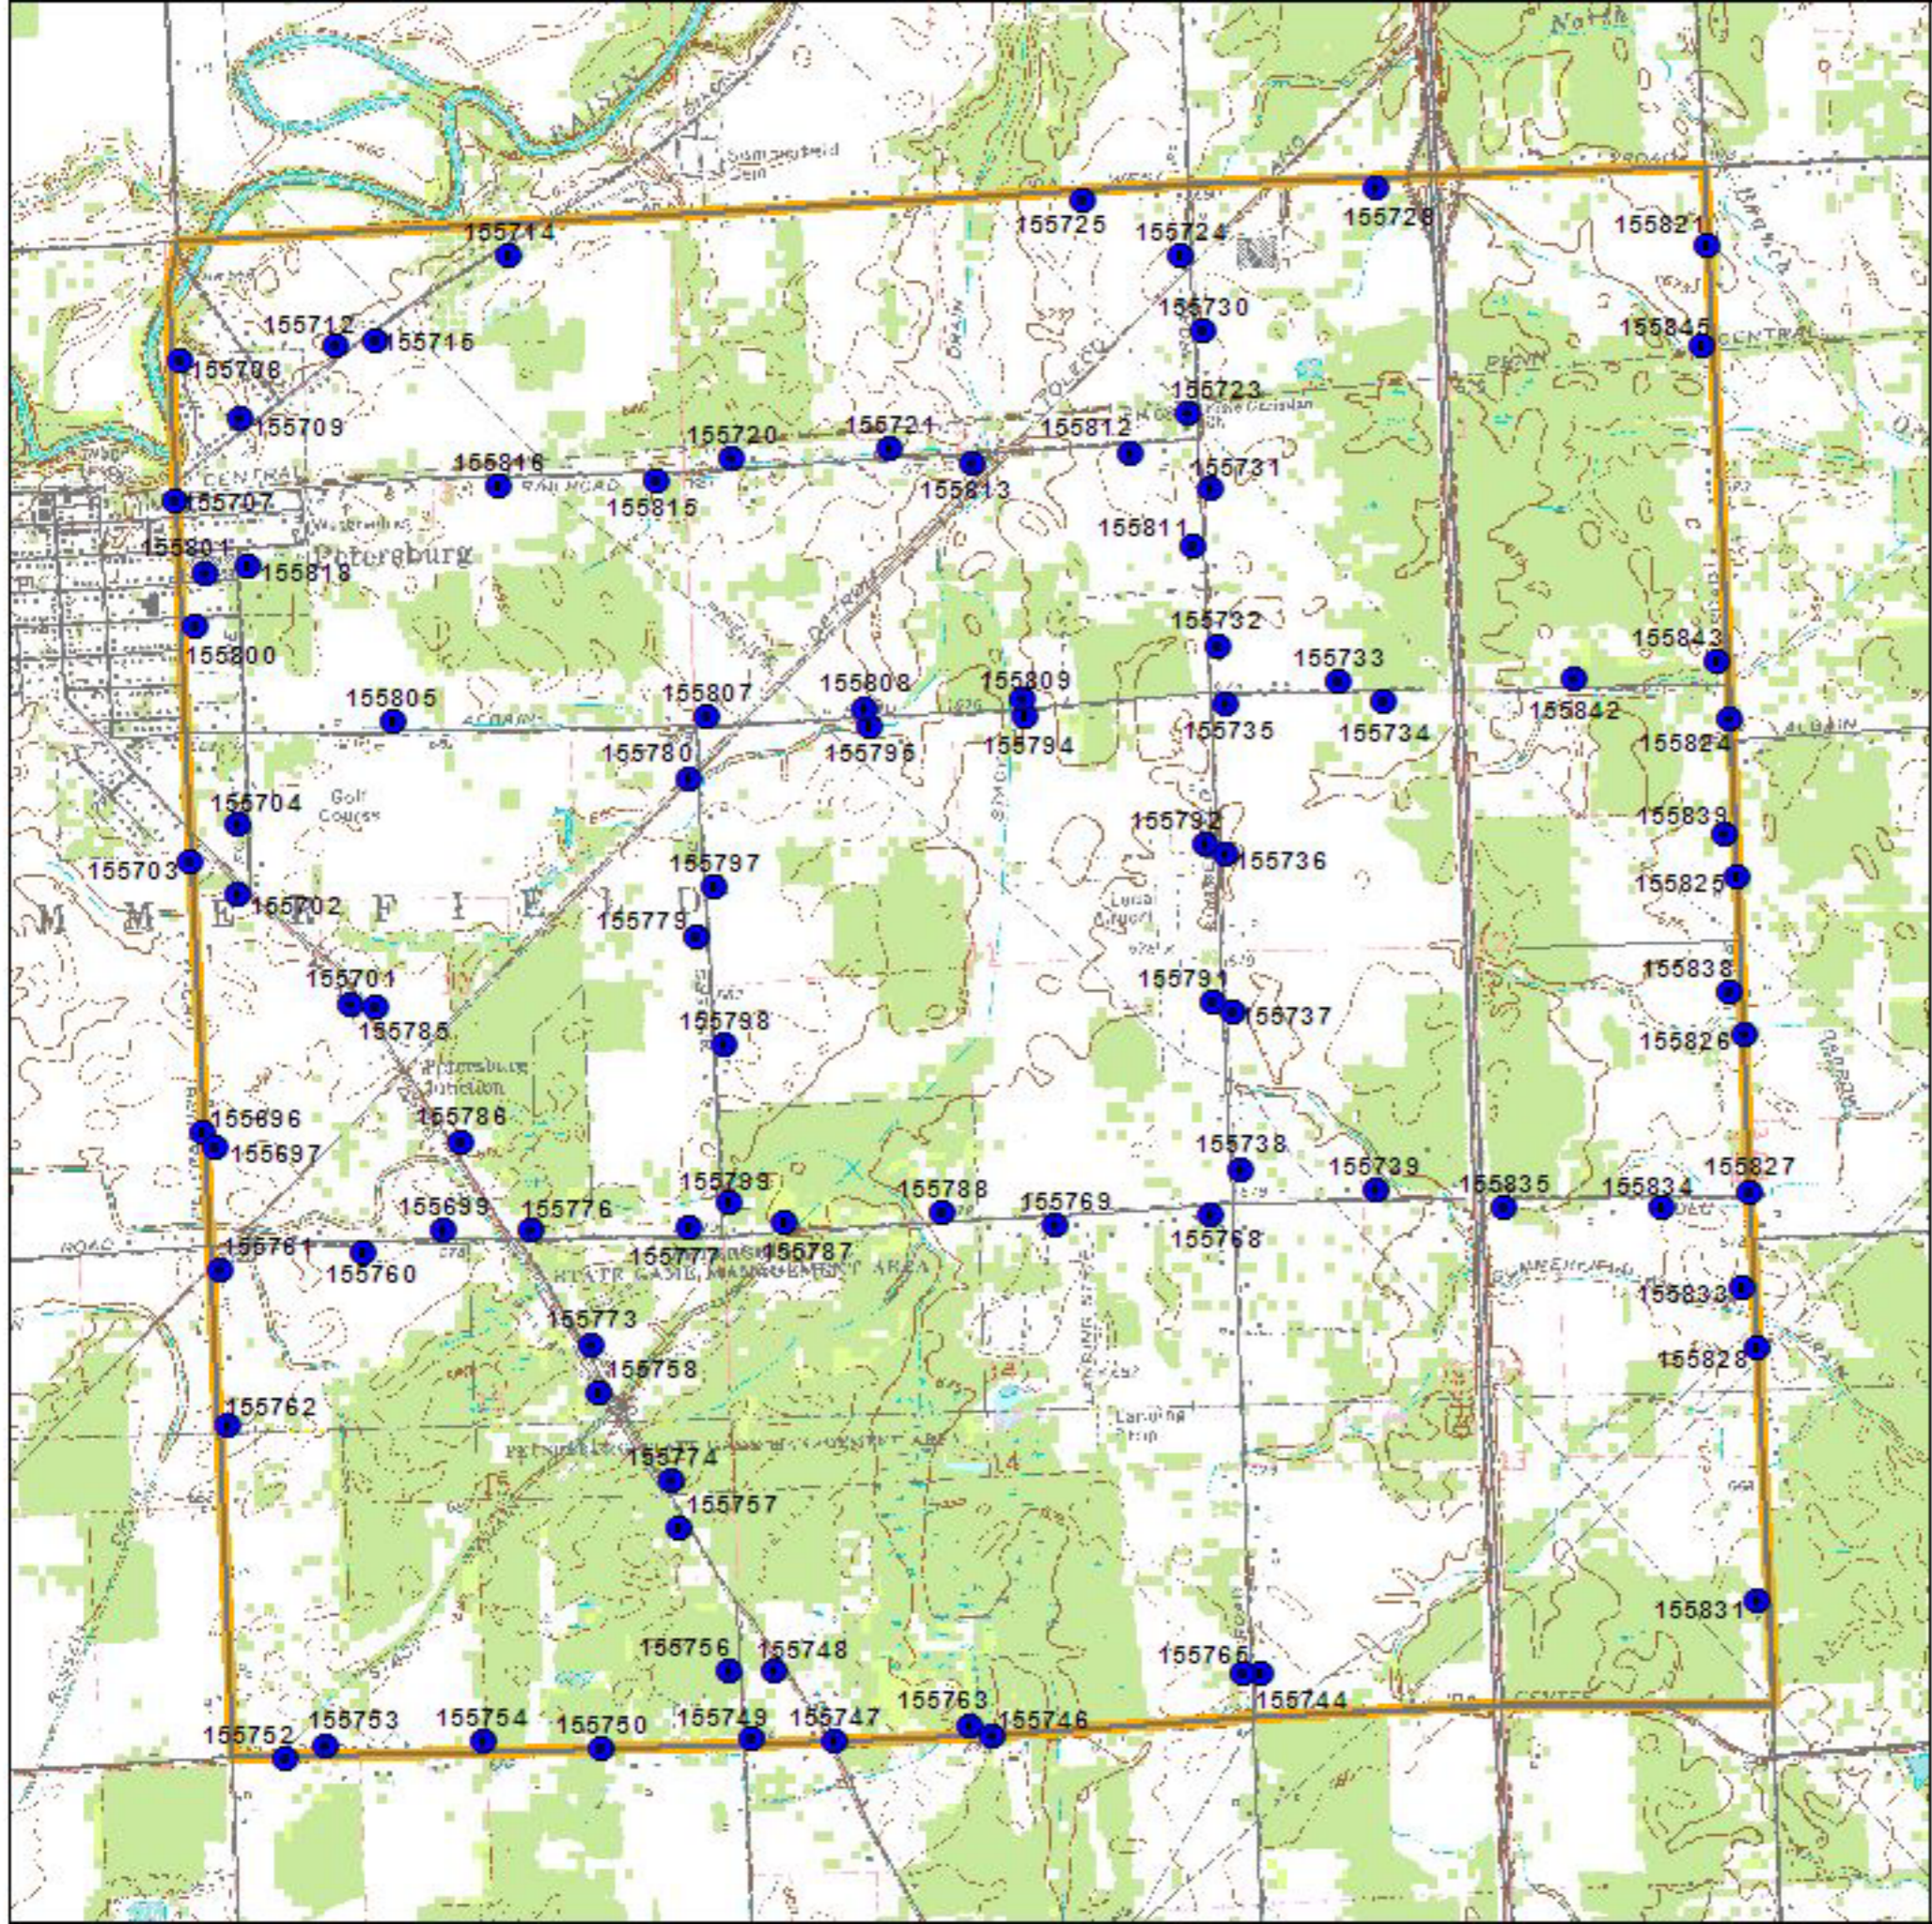

# Monroe County T07S R06E Summerfield Township Block 1

## LEGEND

-  BBA Point Sampling Locations (each numbered)
-  Priority Block (1/4 twp)
-  Other Blocks
- USGS Topographic Information:
  -  Major and County Roads
  -  Trails and Two-tracks
  -  Topographic Lines
- Landuse / Landcover Backdrop
  -  City Blocks
  -  Open Land, Residential, etc. incl. agriculture lands
  -  Mixed/ Deciduous / Evergreen Forest
  -  Woody Wetlands, Emergent / Herbaceous Wetlands
  -  Open Water

0 0.1 0.2 0.3 0.4 0.5 Miles  

0 0.2 0.4 0.6 Kilometers  

(rev. 2005 may 18)