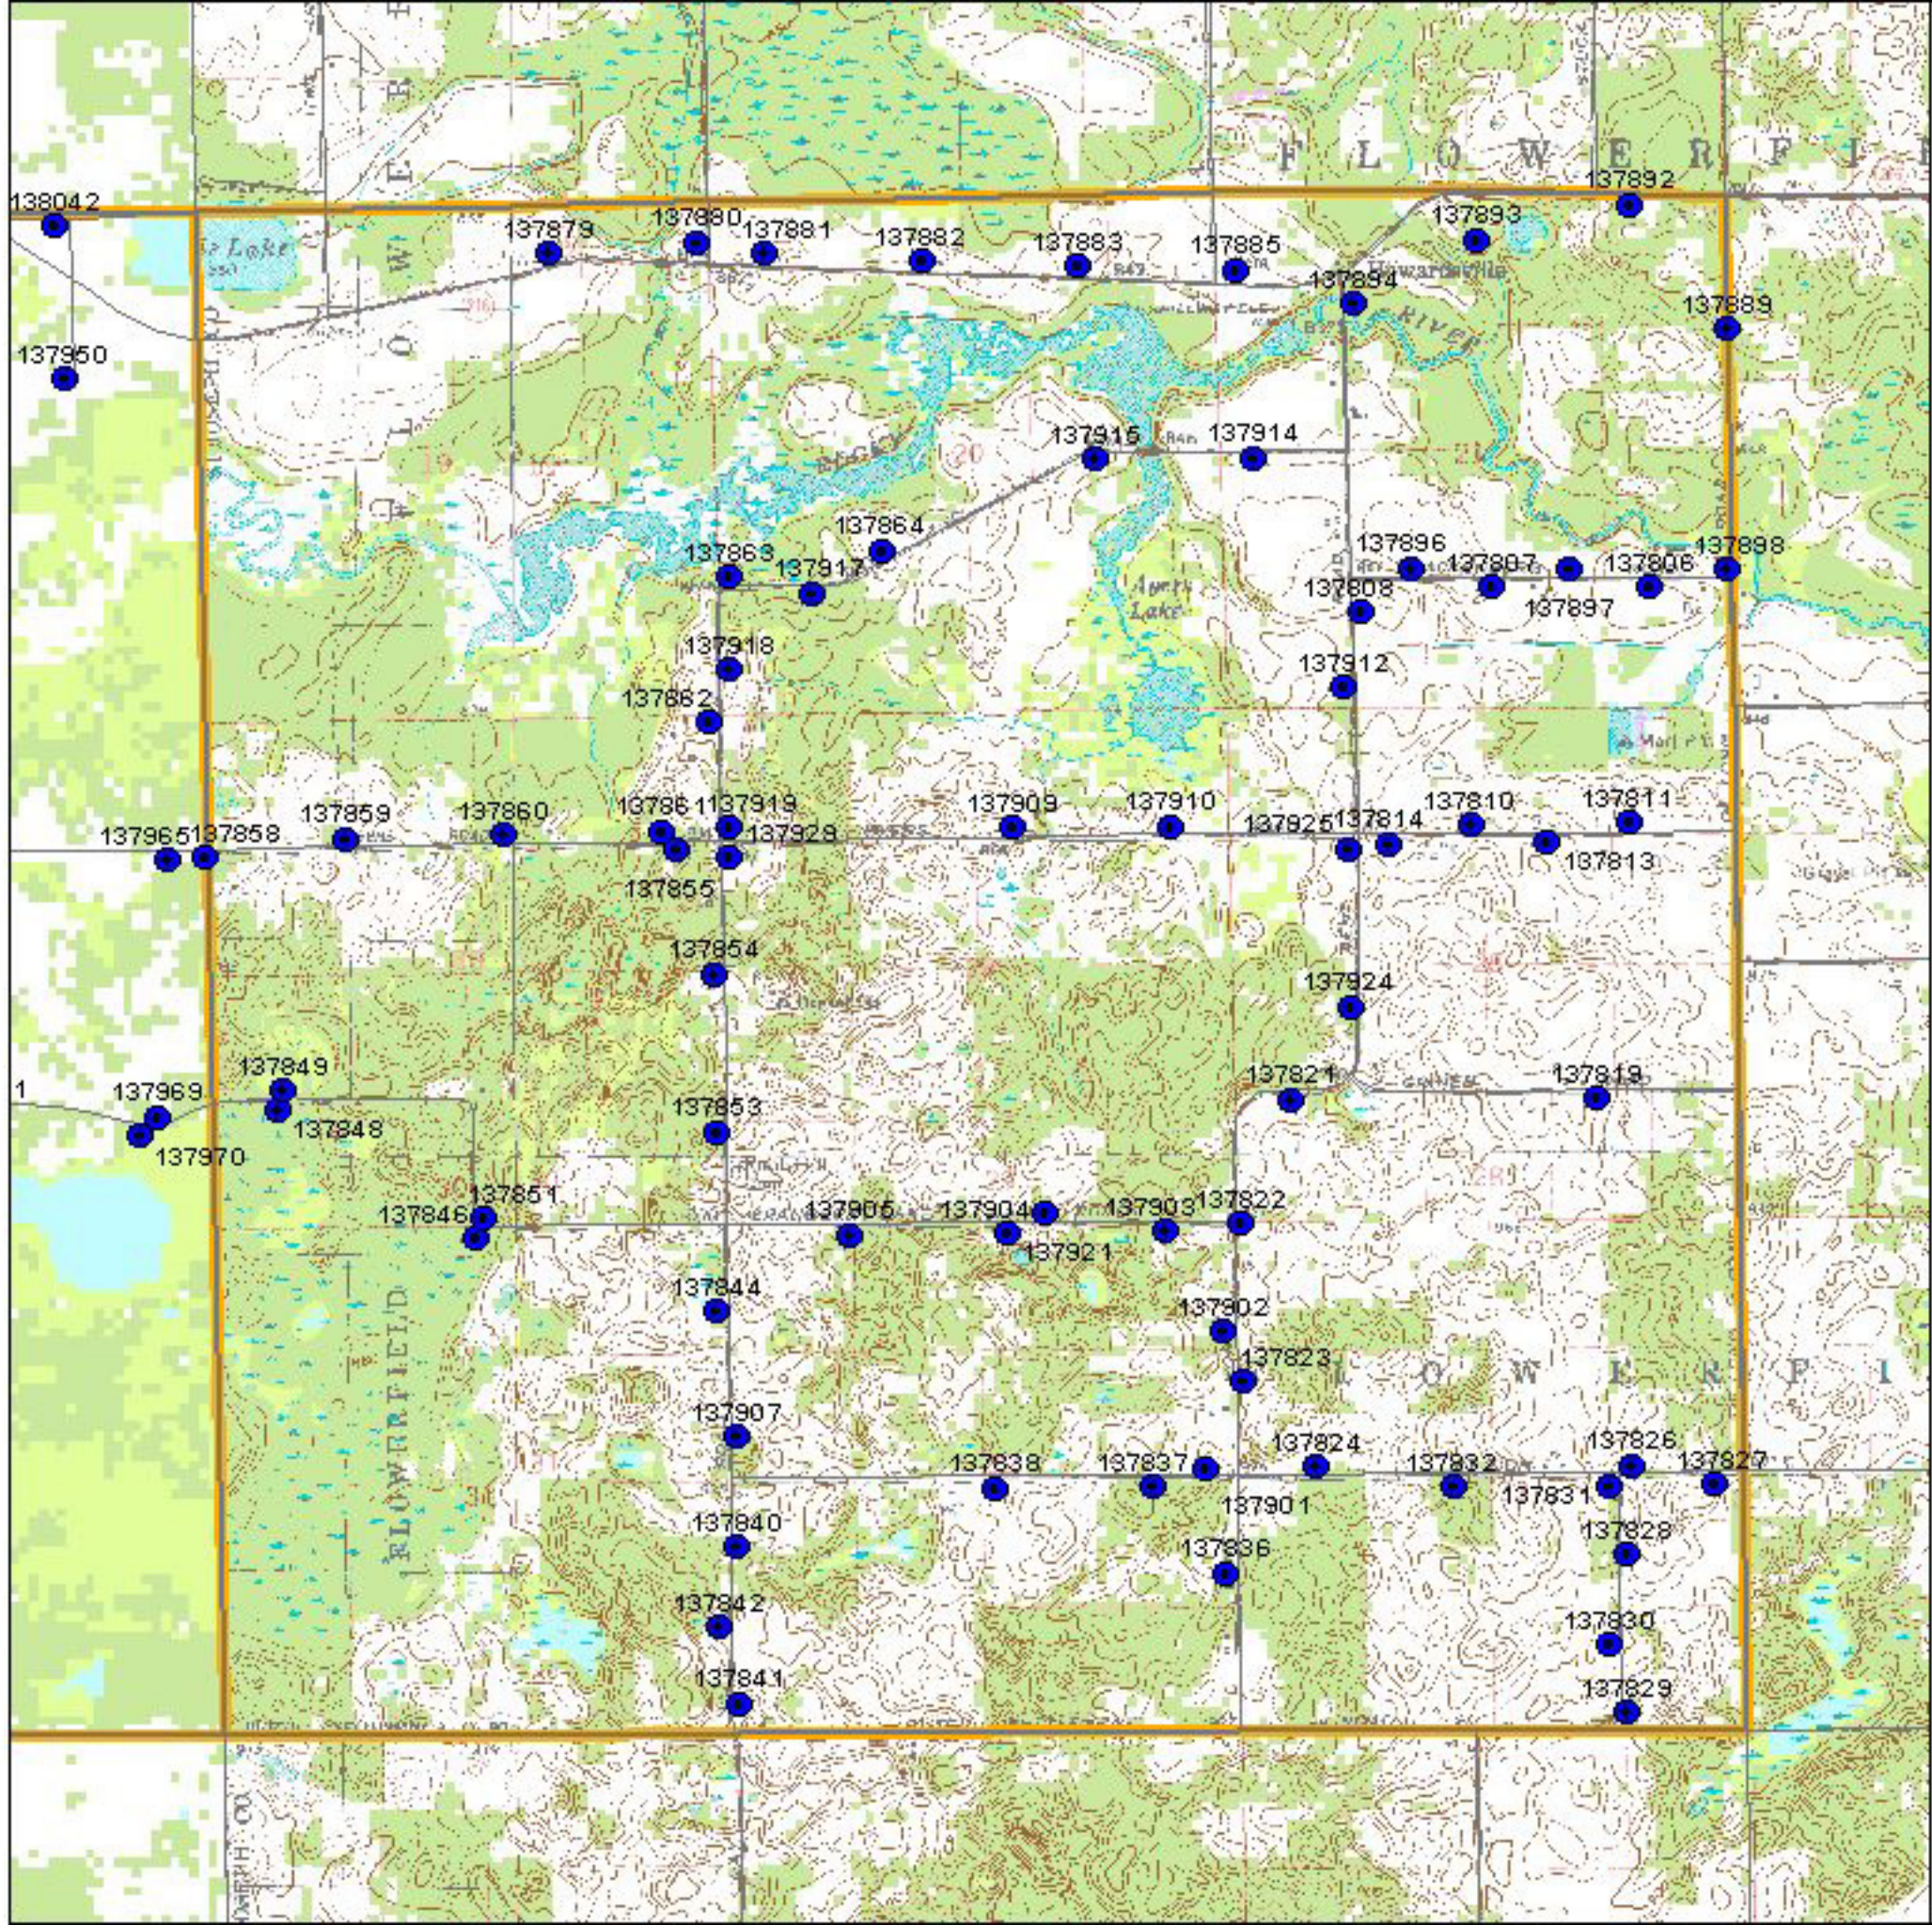

St. Joseph County T05S R12W Flowerfield Township Block 3

LEGEND

-  BBA Point Sampling Locations (each numbered)
 -  Priority Block (1/4 twp)
 -  Other Blocks
- USGS Topographic Information:
-  Major and County Roads
 -  Trails and Two-tracks
 -  Topographic Lines
- Landuse / Landcover Backdrop
-  City Blocks
 -  Open Land, Residential, etc. incl. agriculture lands
 -  Mixed/ Deciduous / Evergreen Forest
 -  Woody Wetlands, Emergent / Herbaceous Wetlands
 -  Open Water