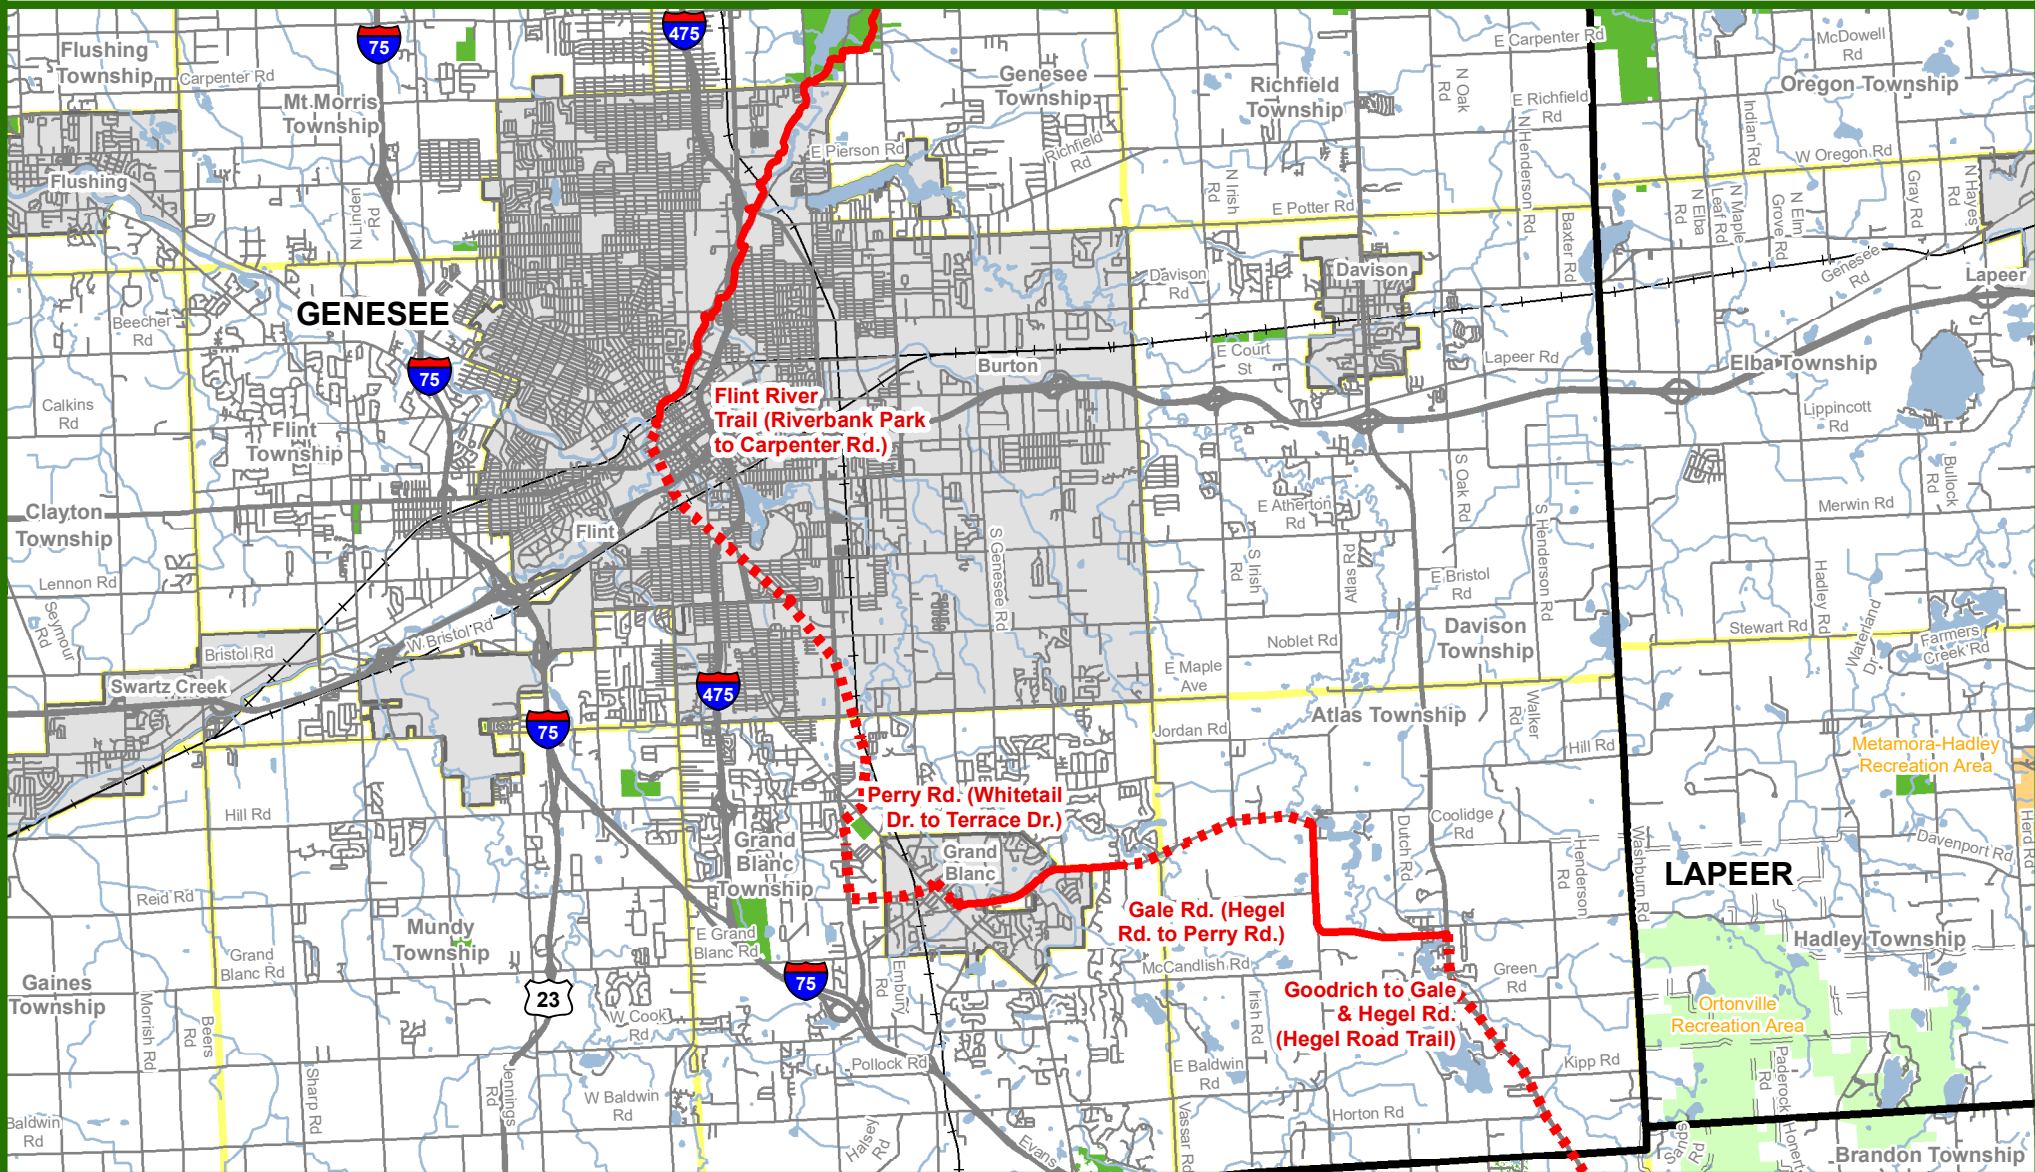

# Michigan's Iron Belle Trail - Two Routes, One Great Trail

Goodrich - Grand Blanc - Grand Traverse Greenway - Flint River Trail - Flint

\*\* The illustrated hike and bicycle trail connections will rely upon partnership opportunities. \*\*

February 2018  
Michigan Department of Natural Resources  
Forest Resources Division  
Resource Assessment Section

- |                               |                       |                   |
|-------------------------------|-----------------------|-------------------|
| <b>Biking Trail</b>           | — Gravel Road         | ■ Public Land     |
| — Biking - Existing Trail     | + Railroad            | ■ City or Village |
| - - - Biking - Proposed Trail | — River               | ■ Township        |
| <b>Road Type</b>              | — Lake                | ■ County          |
| — Highway                     | — State Park Boundary |                   |
| — Paved Road                  | ■ State Land          |                   |