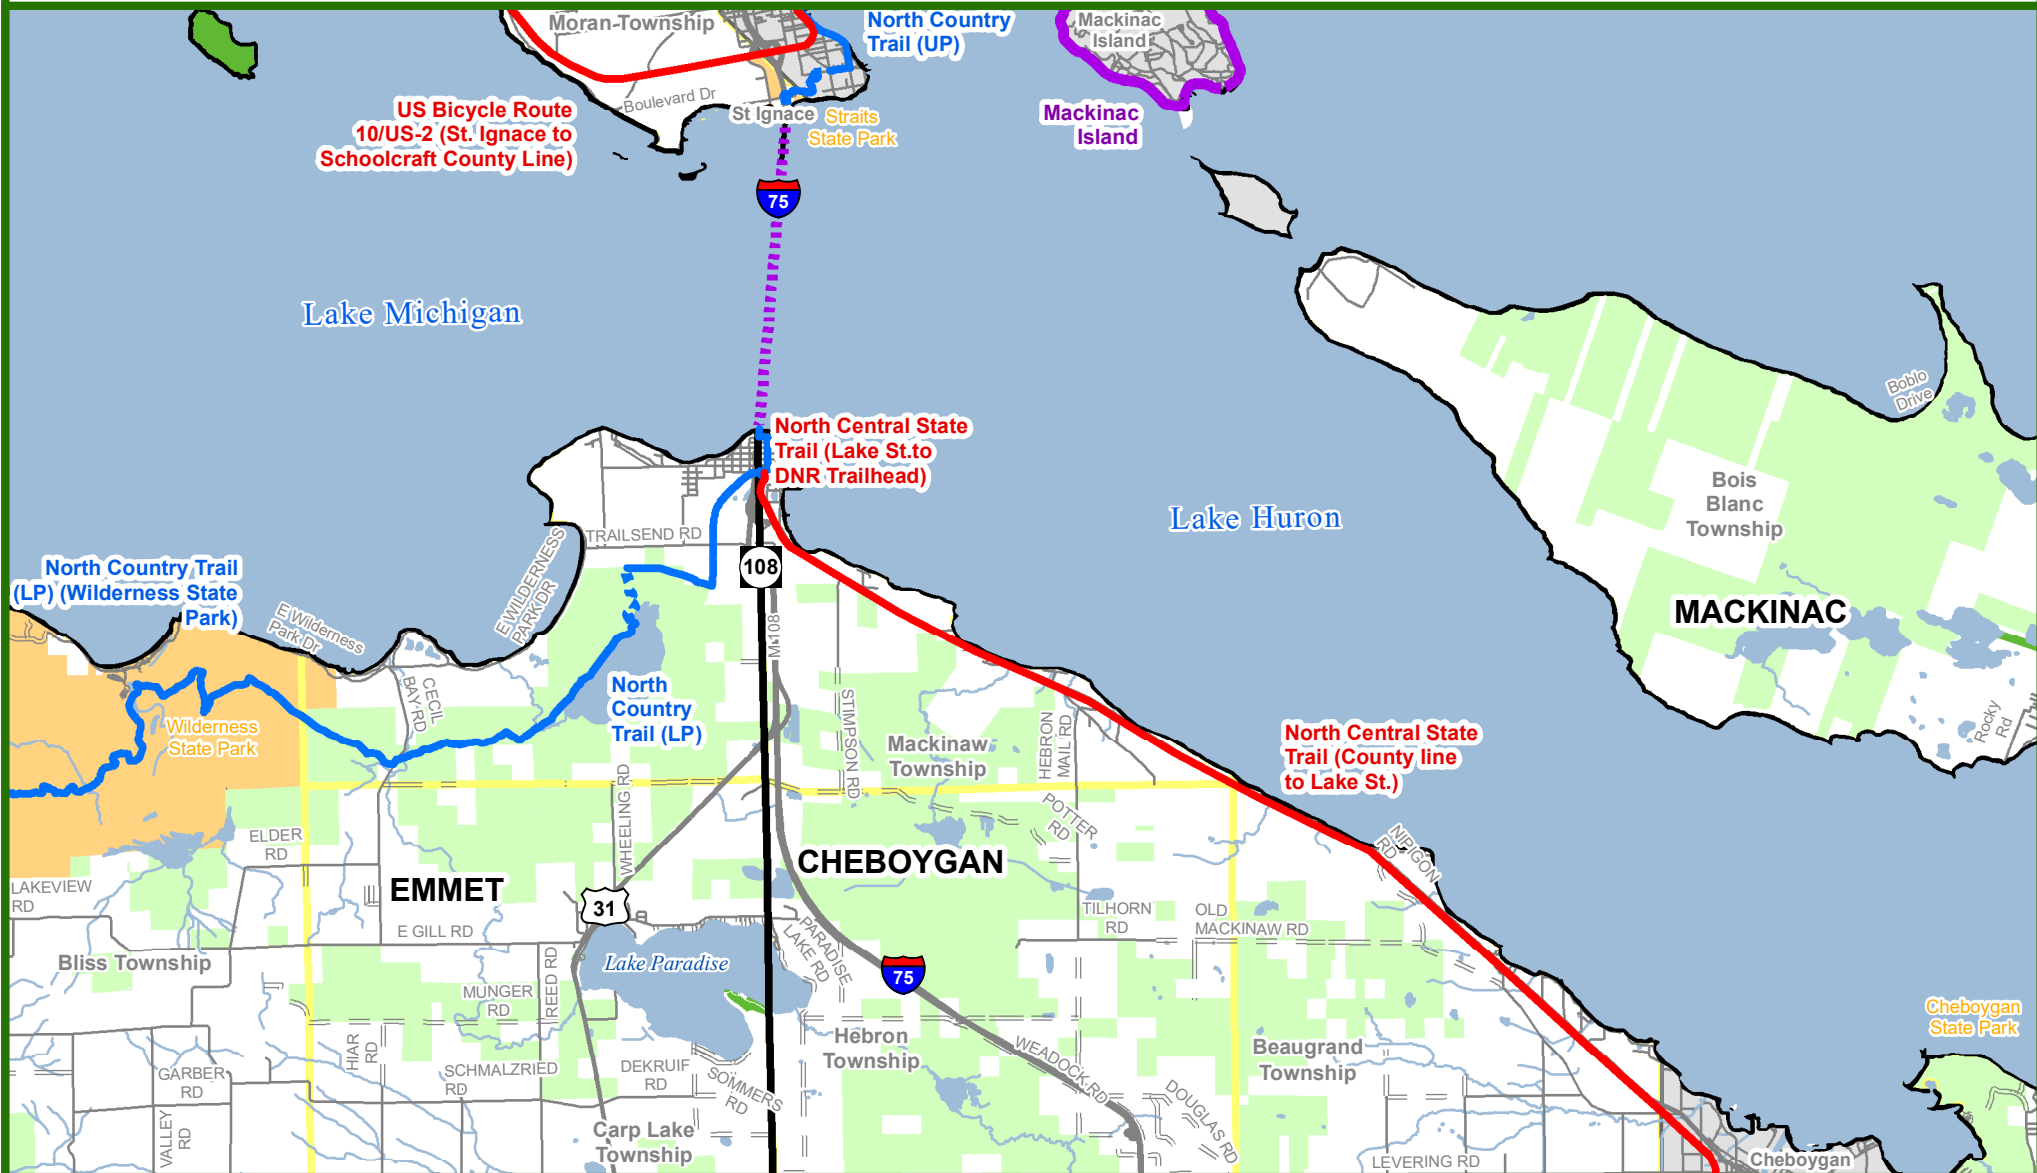

Michigan's Iron Belle Trail - Two Routes, One Great Trail

Cheboygan - North Central State Trail - Mackinaw City - Mackinaw Island - St. Ignace

** The illustrated hike and bicycle trail connections will rely upon partnership opportunities. **

Hiking Trail

- Hiking - Existing Trail
- - - Hiking - Proposed Trail
- Biking Trail**
- Biking - Existing Trail

Hiking and Biking

- Existing Hiking & Biking
- Proposed Hiking and Biking**
- - - Proposed, Hiking & Biking

Road Type

- Highway

- Paved Road
- - - Gravel Road
- River
- Lake

- State Park Boundary
- State Land

- Federal Land
- Public Land
- City or Village
- Township
- County