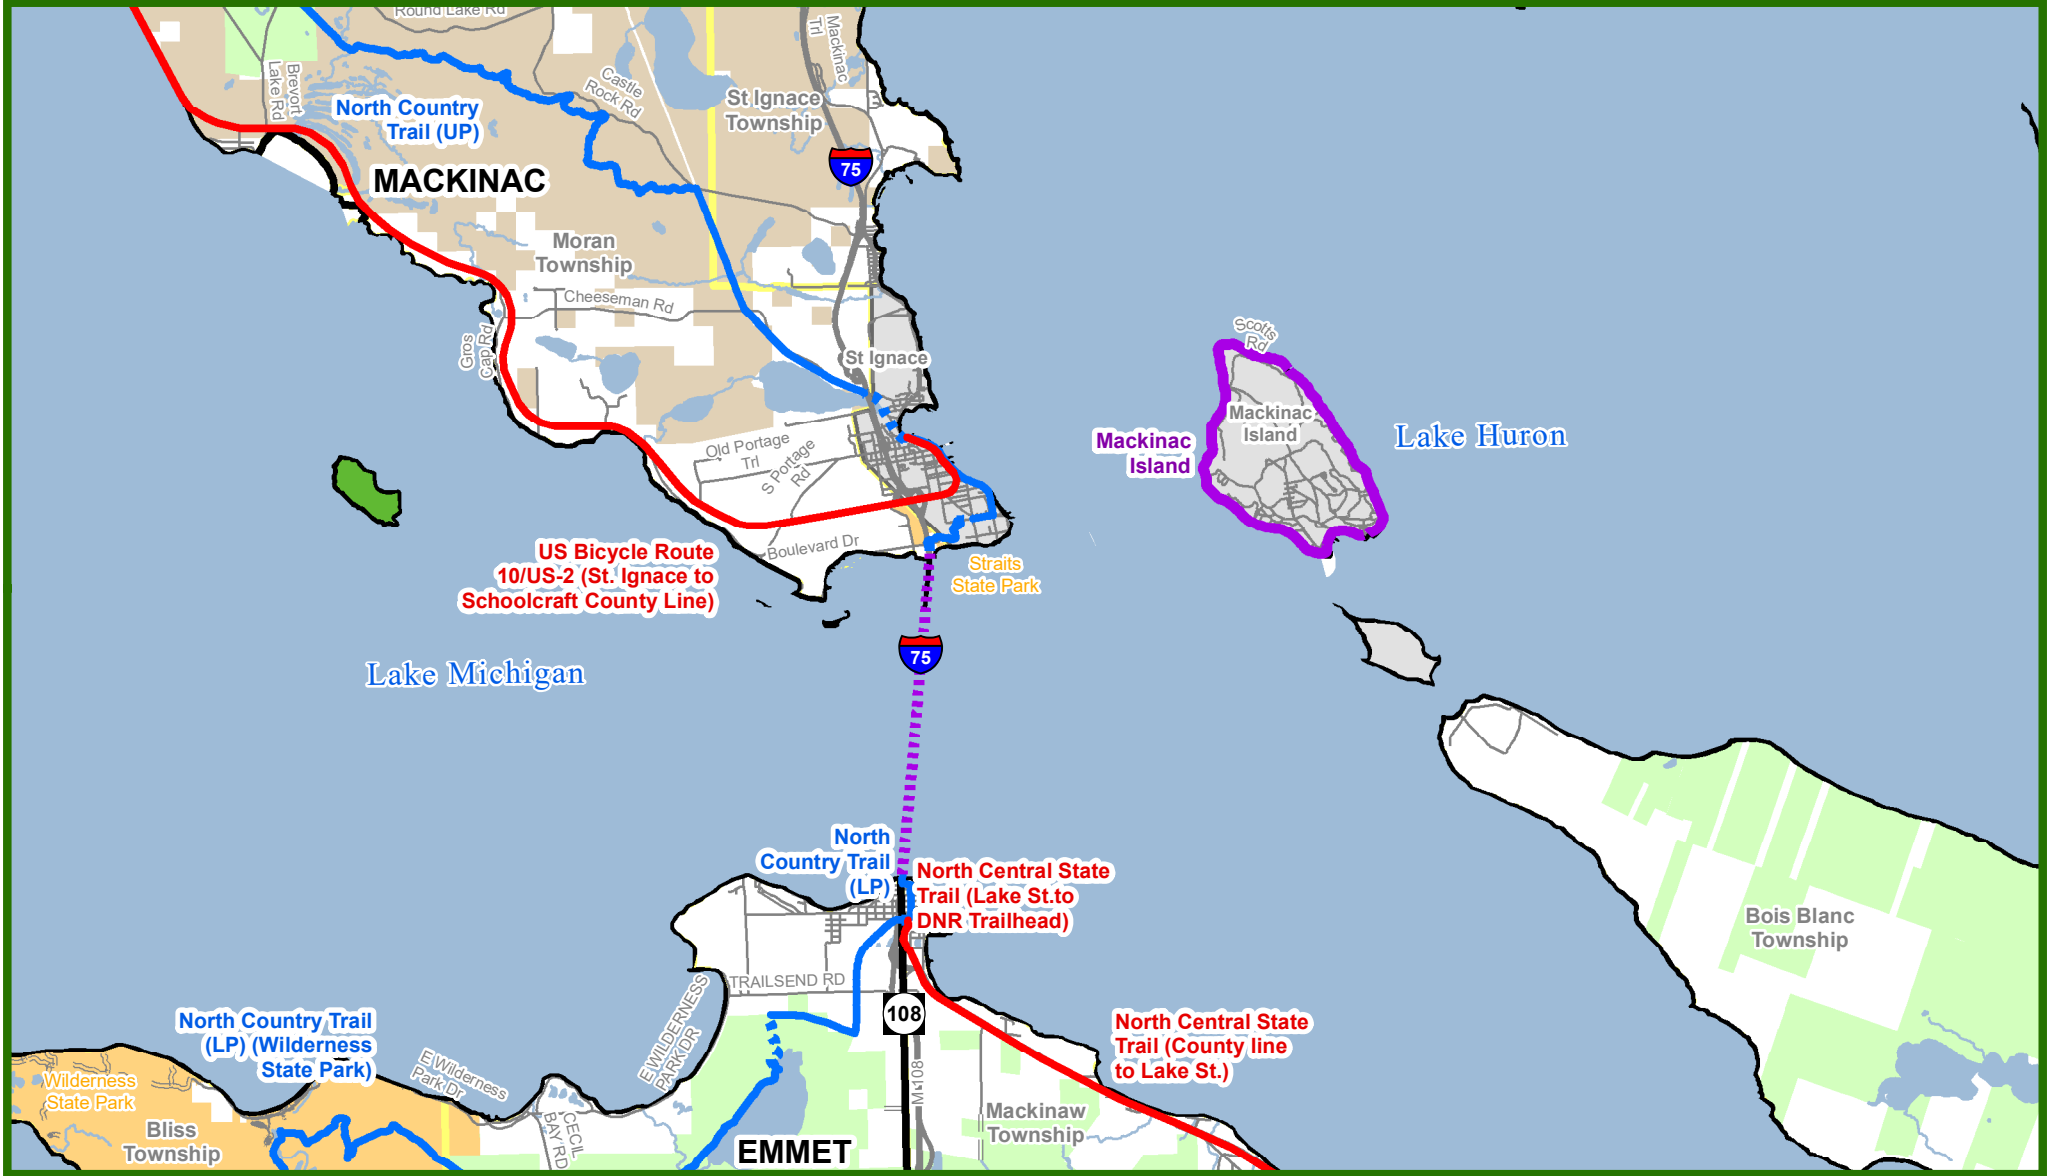

# Michigan's Iron Belle Trail - Two Routes, One Great Trail

North Central State Trail - Mackinaw City - Mackinaw Island - St. Ignace - US Bicycle Route 10

\*\* The illustrated hike and bicycle trail connections will rely upon partnership opportunities. \*\*

### Hiking Trail

- Hiking - Existing Trail
- - - Hiking - Proposed Trail

### Biking Trail

- Biking - Existing Trail

### Road Type

- Highway

- Paved Road
- - - Gravel Road
- River
- Lake
- State Park Boundary
- State Land

- Federal Land
- Public Land
- City or Village
- Township
- County