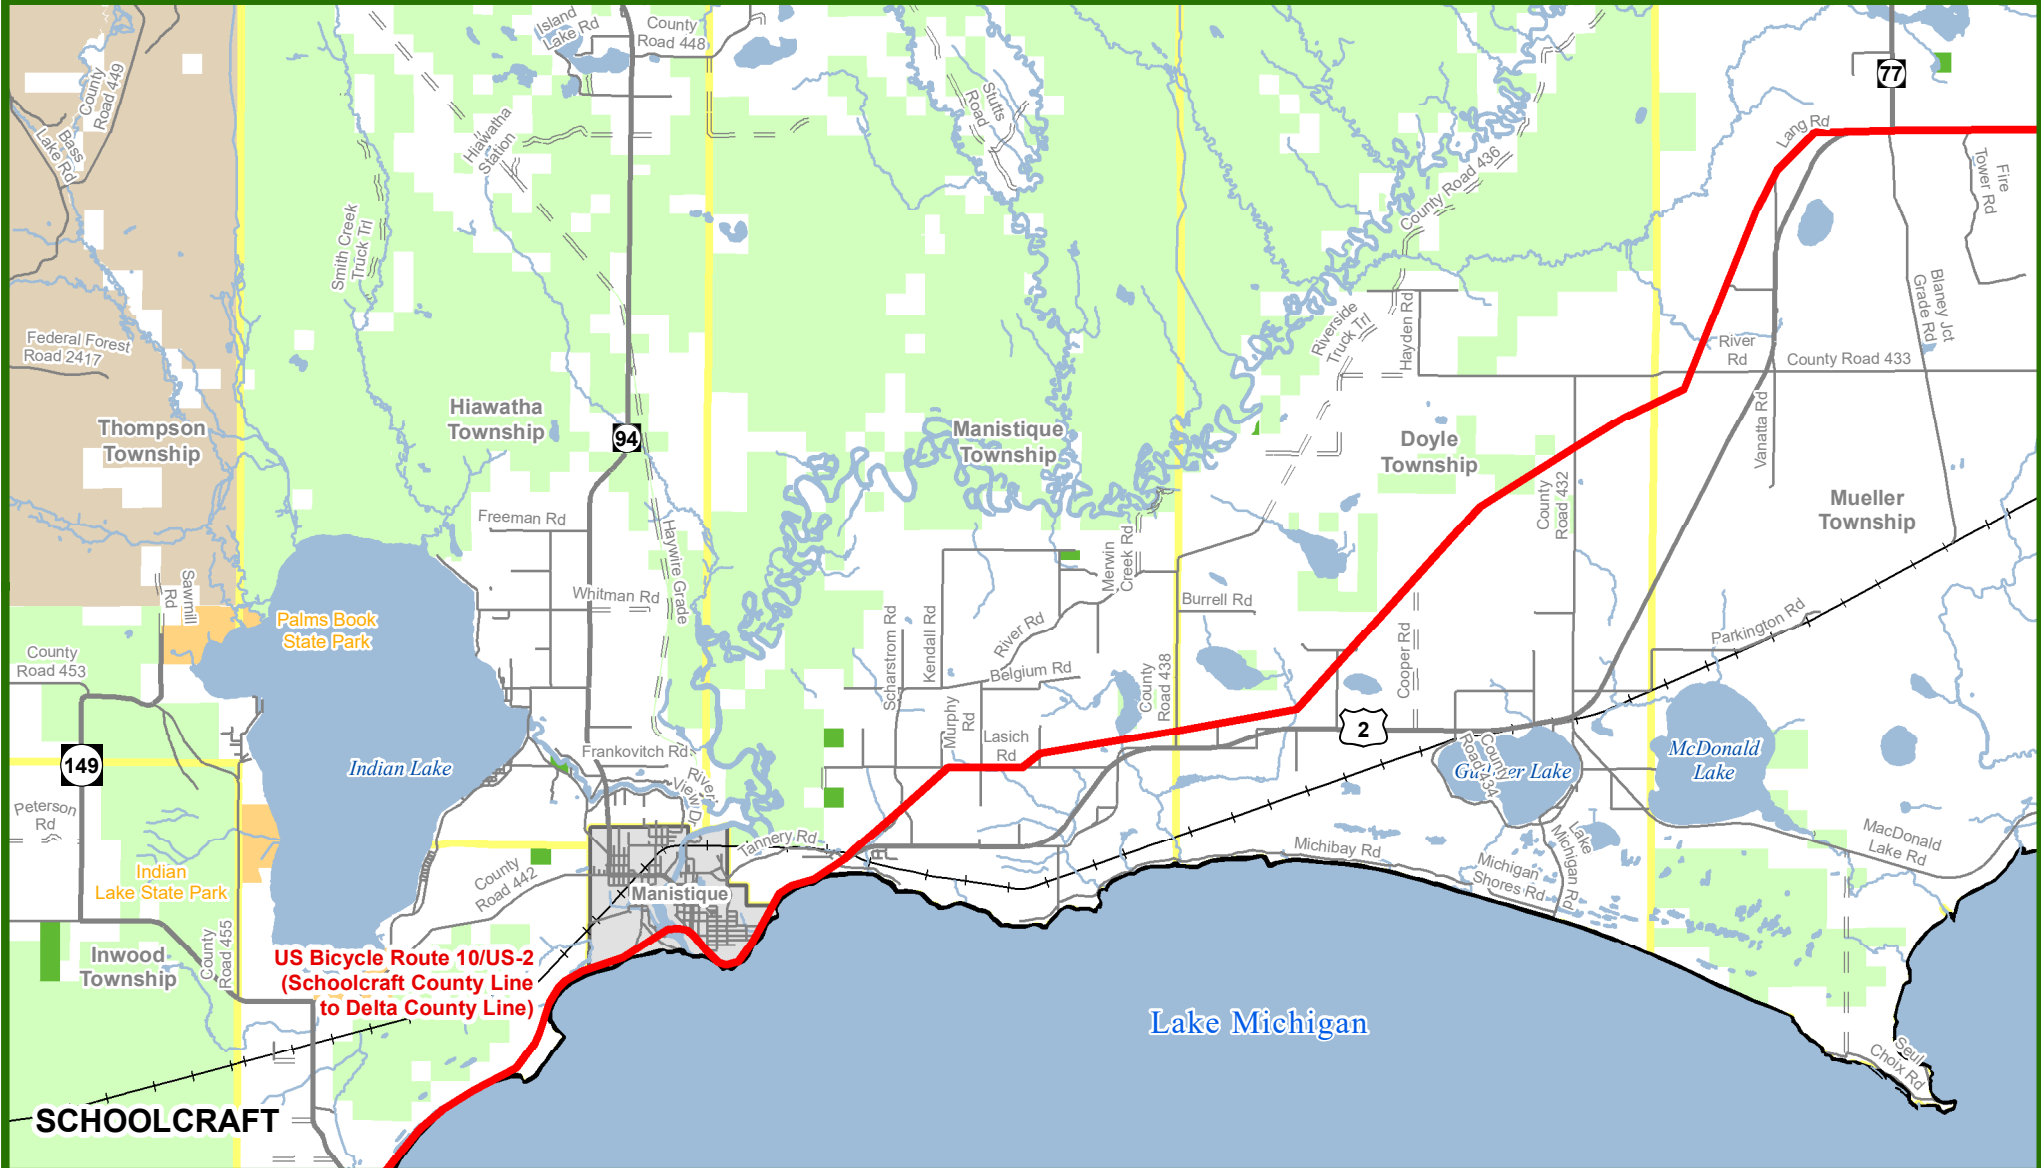

# Michigan's Iron Belle Trail - Two Routes, One Great Trail

## US Bicycle Route 10 on US-2, Schoolcraft County - Manistique

\*\* The illustrated hike and bicycle trail connections will rely upon partnership opportunities. \*\*

February 2018  
Michigan Department of Natural Resources  
Forest Resources Division  
Resource Assessment Section

### Road Type

Highway

Paved Road

Gravel Road

Railroad

River

Lake

State Park Boundary

State Land

Federal Land

Public Land

City or Village

Township

County