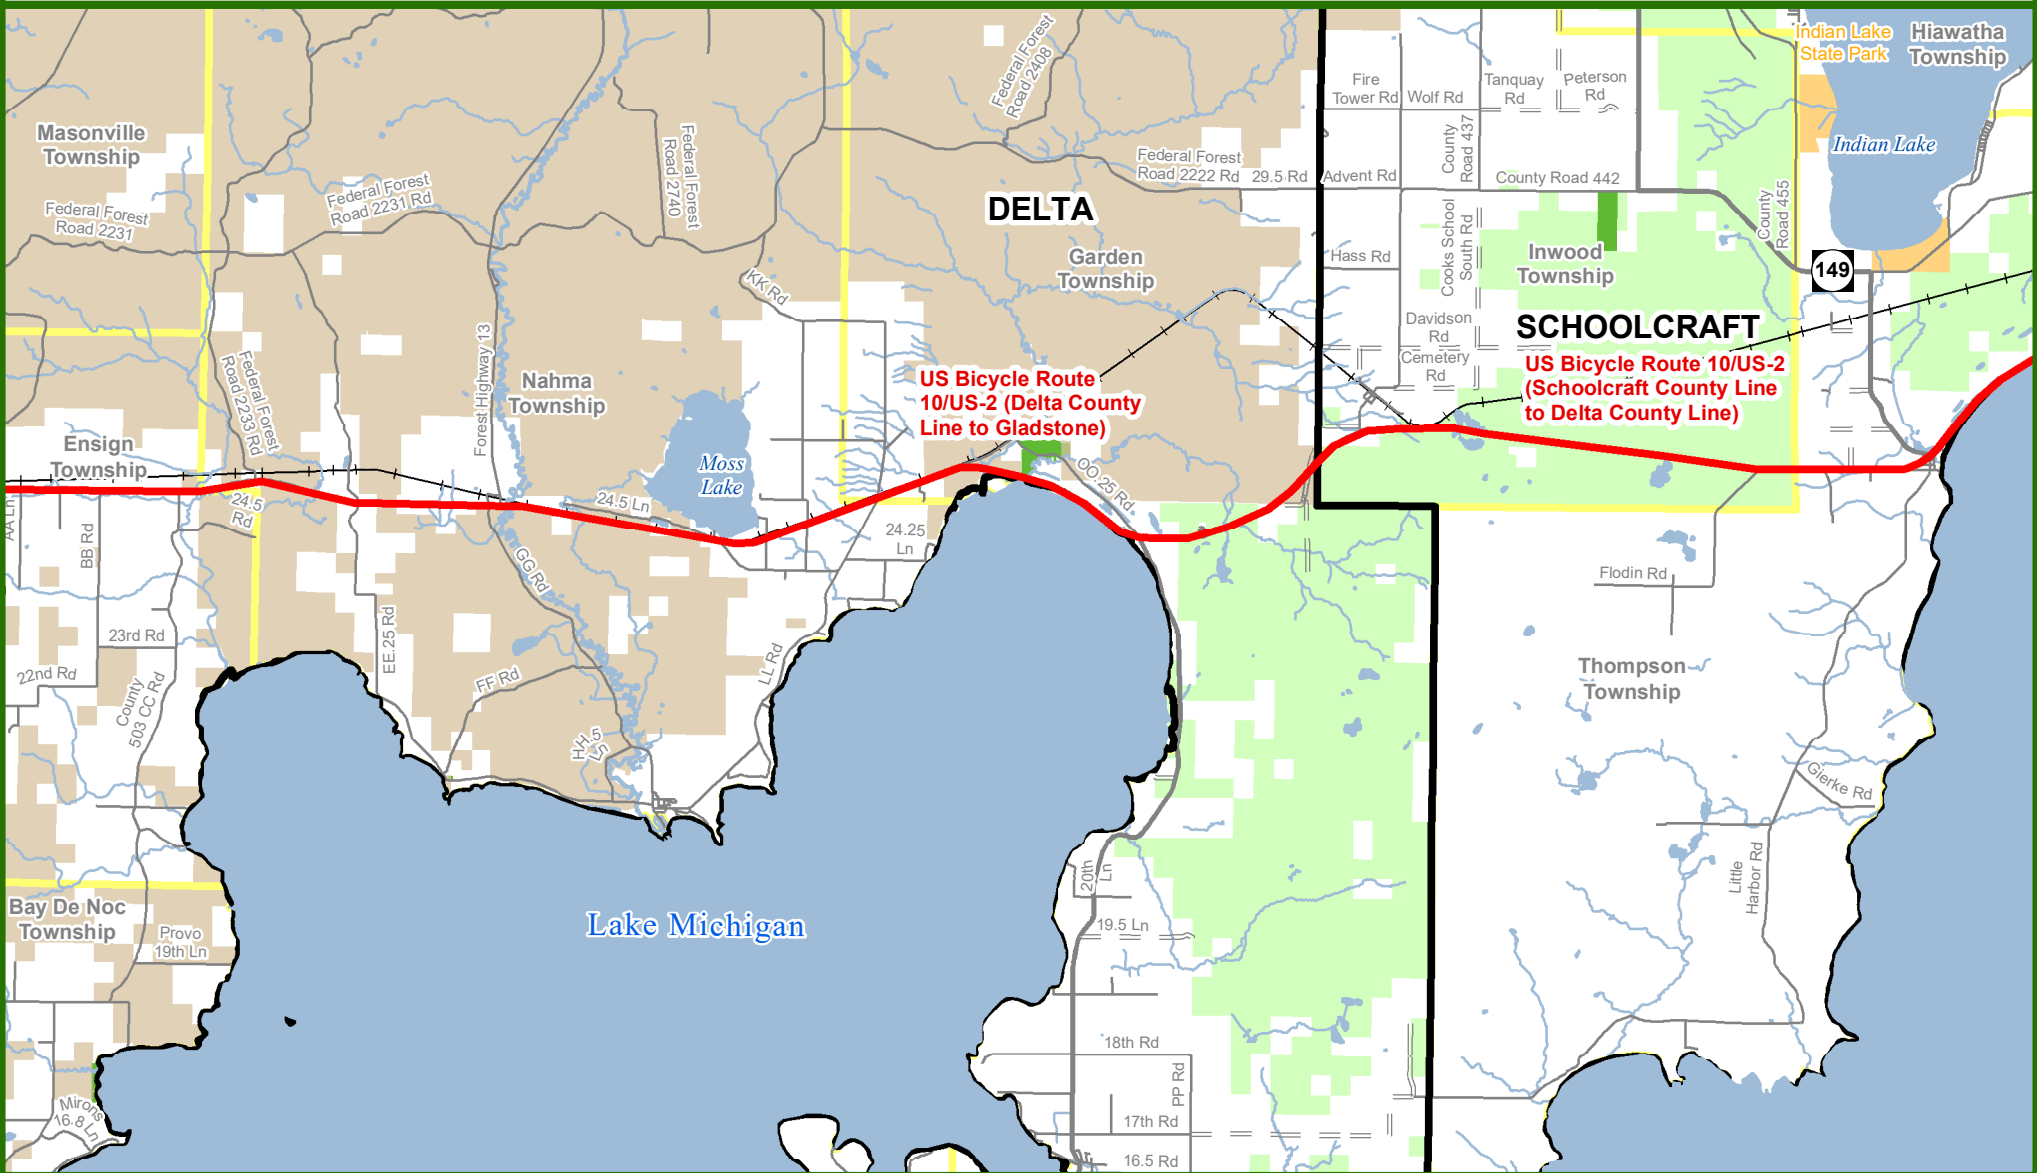

Michigan's Iron Belle Trail - Two Routes, One Great Trail

US Bicycle Route 10 on US-2, Schoolcraft and Delta Counties

** The illustrated hike and bicycle trail connections will rely upon partnership opportunities. **

February 2018
Michigan Department of Natural Resources
Forest Resources Division
Resource Assessment Section

- Biking Trail**
- Biking - Existing Trail
- Road Type**
- Highway
- Paved Road
- Gravel Road
- Railroad
- River
- Lake
- State Park Boundary
- State Land
- Federal Land
- Public Land
- Township
- County