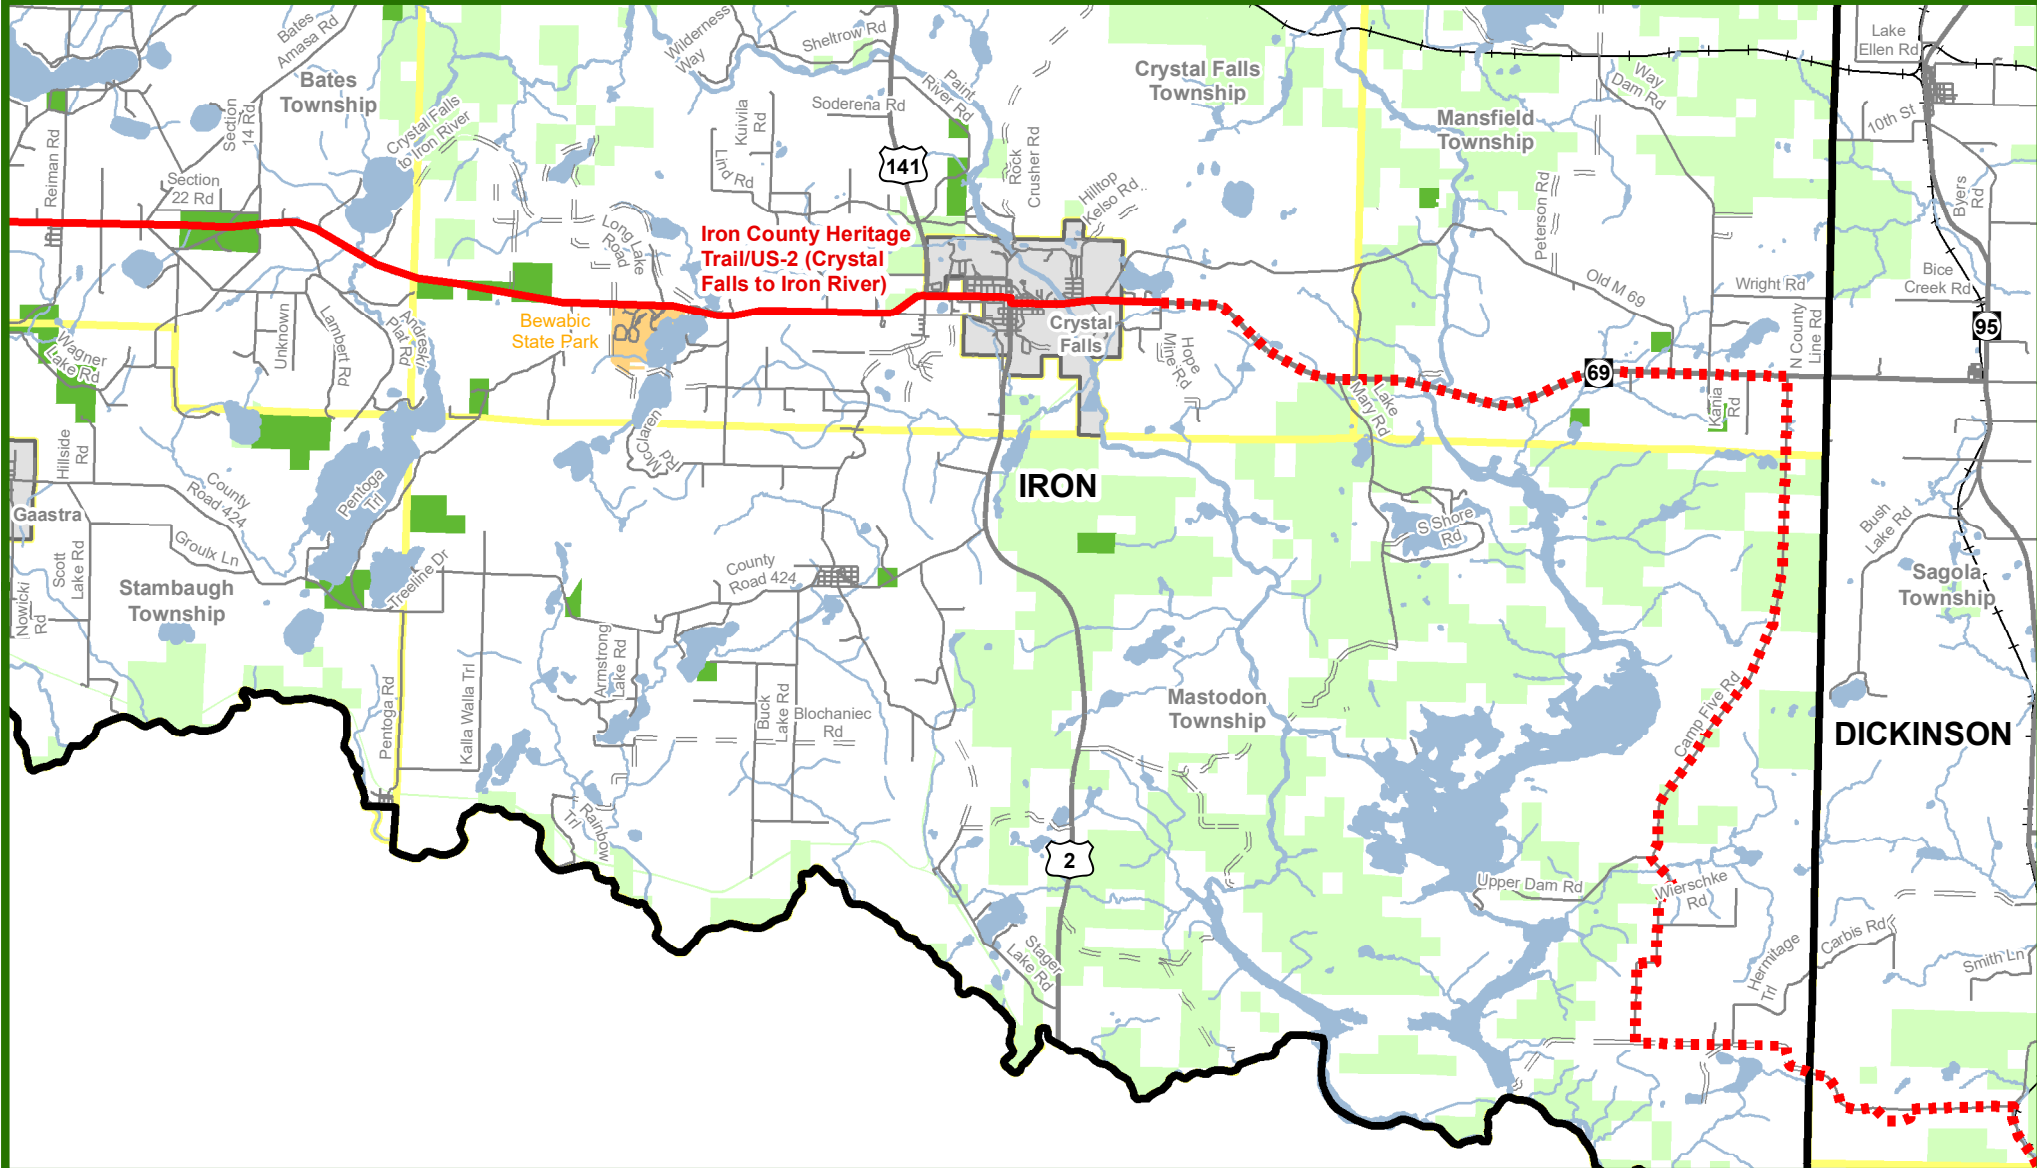

Michigan's Iron Belle Trail - Two Routes, One Great Trail

Iron Mountain - Crystal Falls - US-2 Bicycle Route, Iron County

** The illustrated hike and bicycle trail connections will rely upon partnership opportunities. **

— Gravel Road

+ Railroad

— River

— Lake

— State Park Boundary

— State Land

— Federal Land

— Public Land

— City or Village

— Township

— County