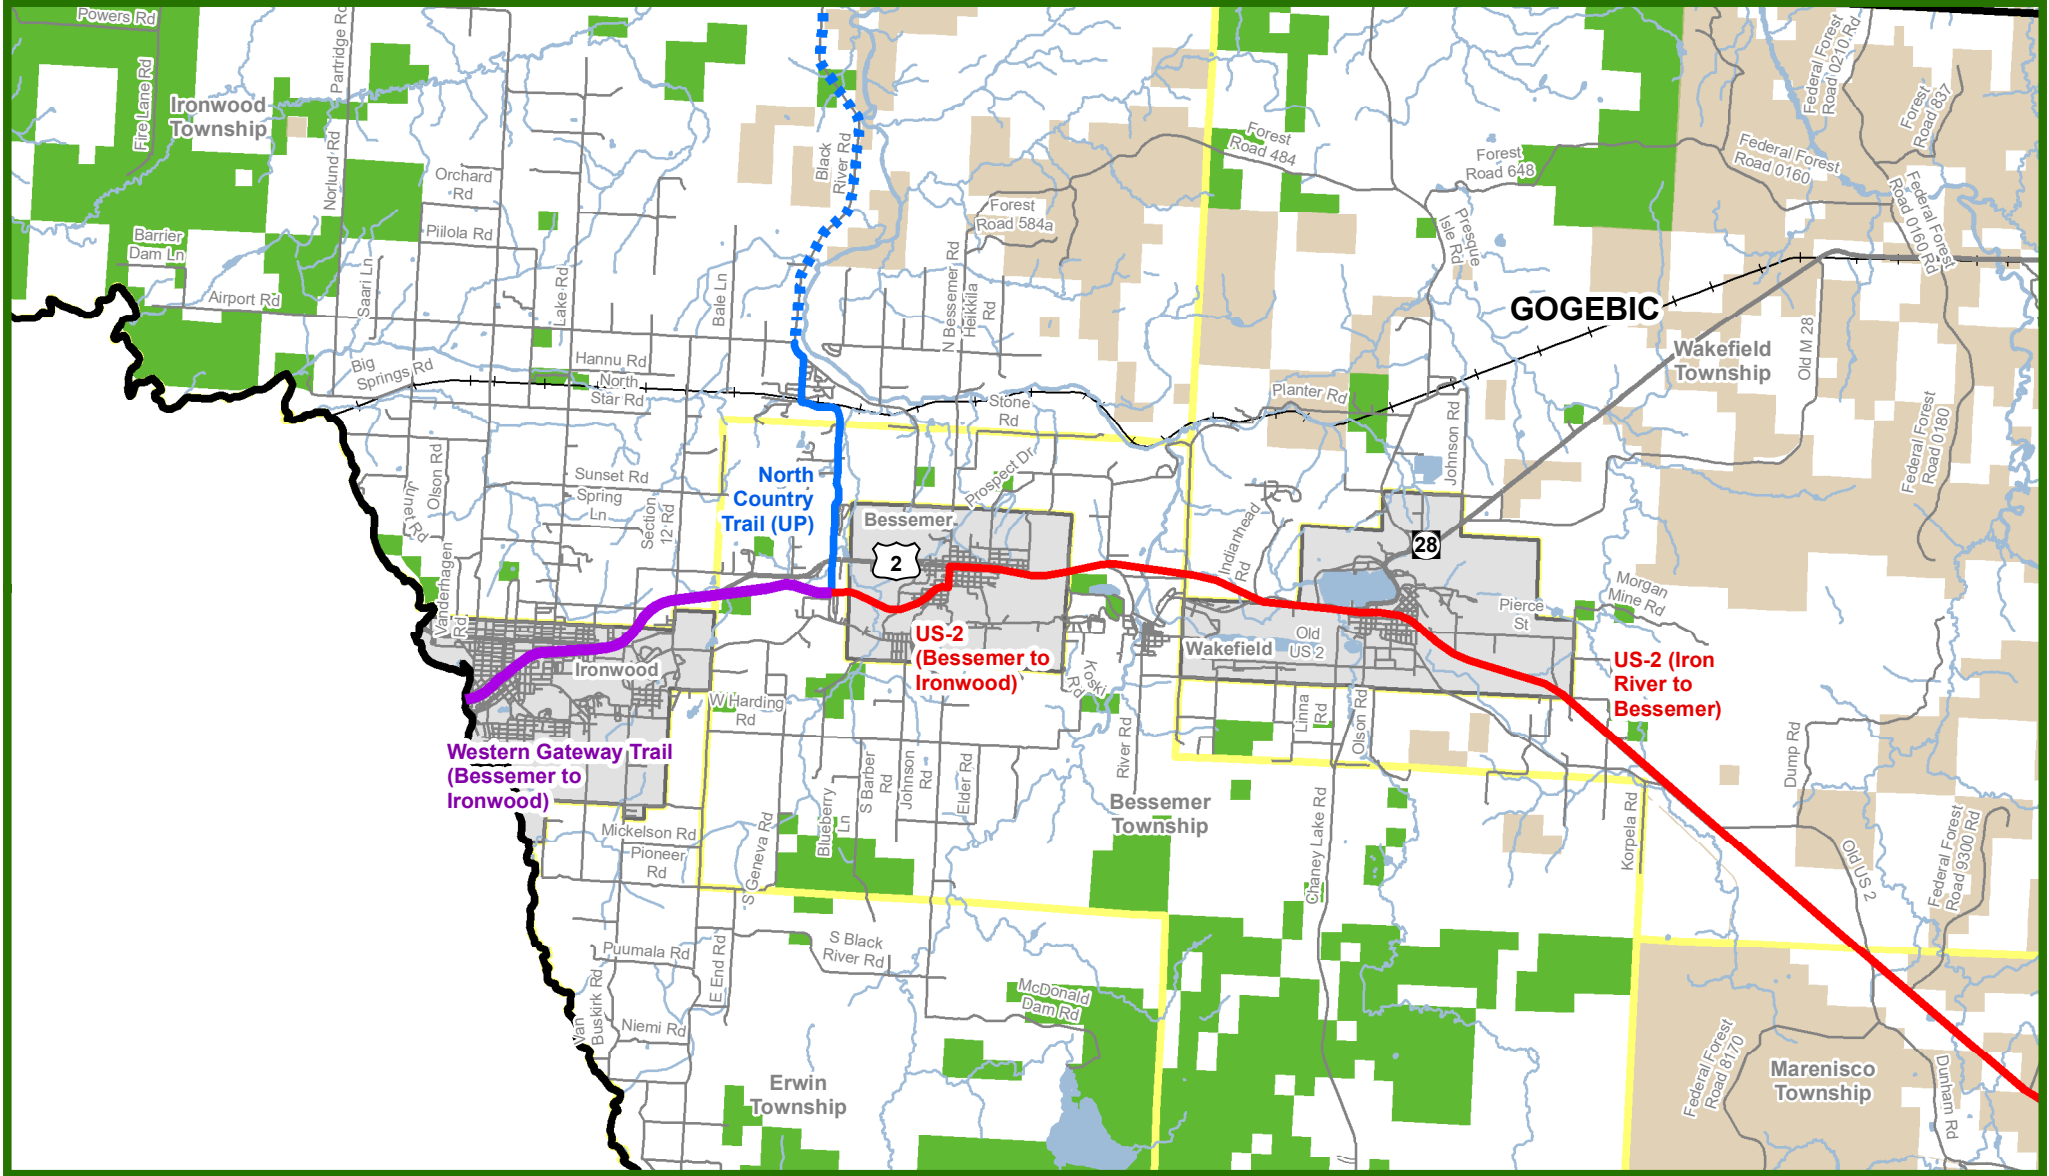

Michigan's Iron Belle Trail - Two Routes, One Great Trail

US-2 Bicycle Route, Gogebic County - Wakefield - Bessemer to Ironwood Multi-Use Trail

** The illustrated hike and bicycle trail connections will rely upon partnership opportunities. **

Hiking and Biking

- Existing Hiking & Biking
- Road Type**
- Highway
- Paved Road
- Gravel Road

- Railroad
- River
- Lake
- Federal Land
- Public Land
- City or Village

- Township
- County