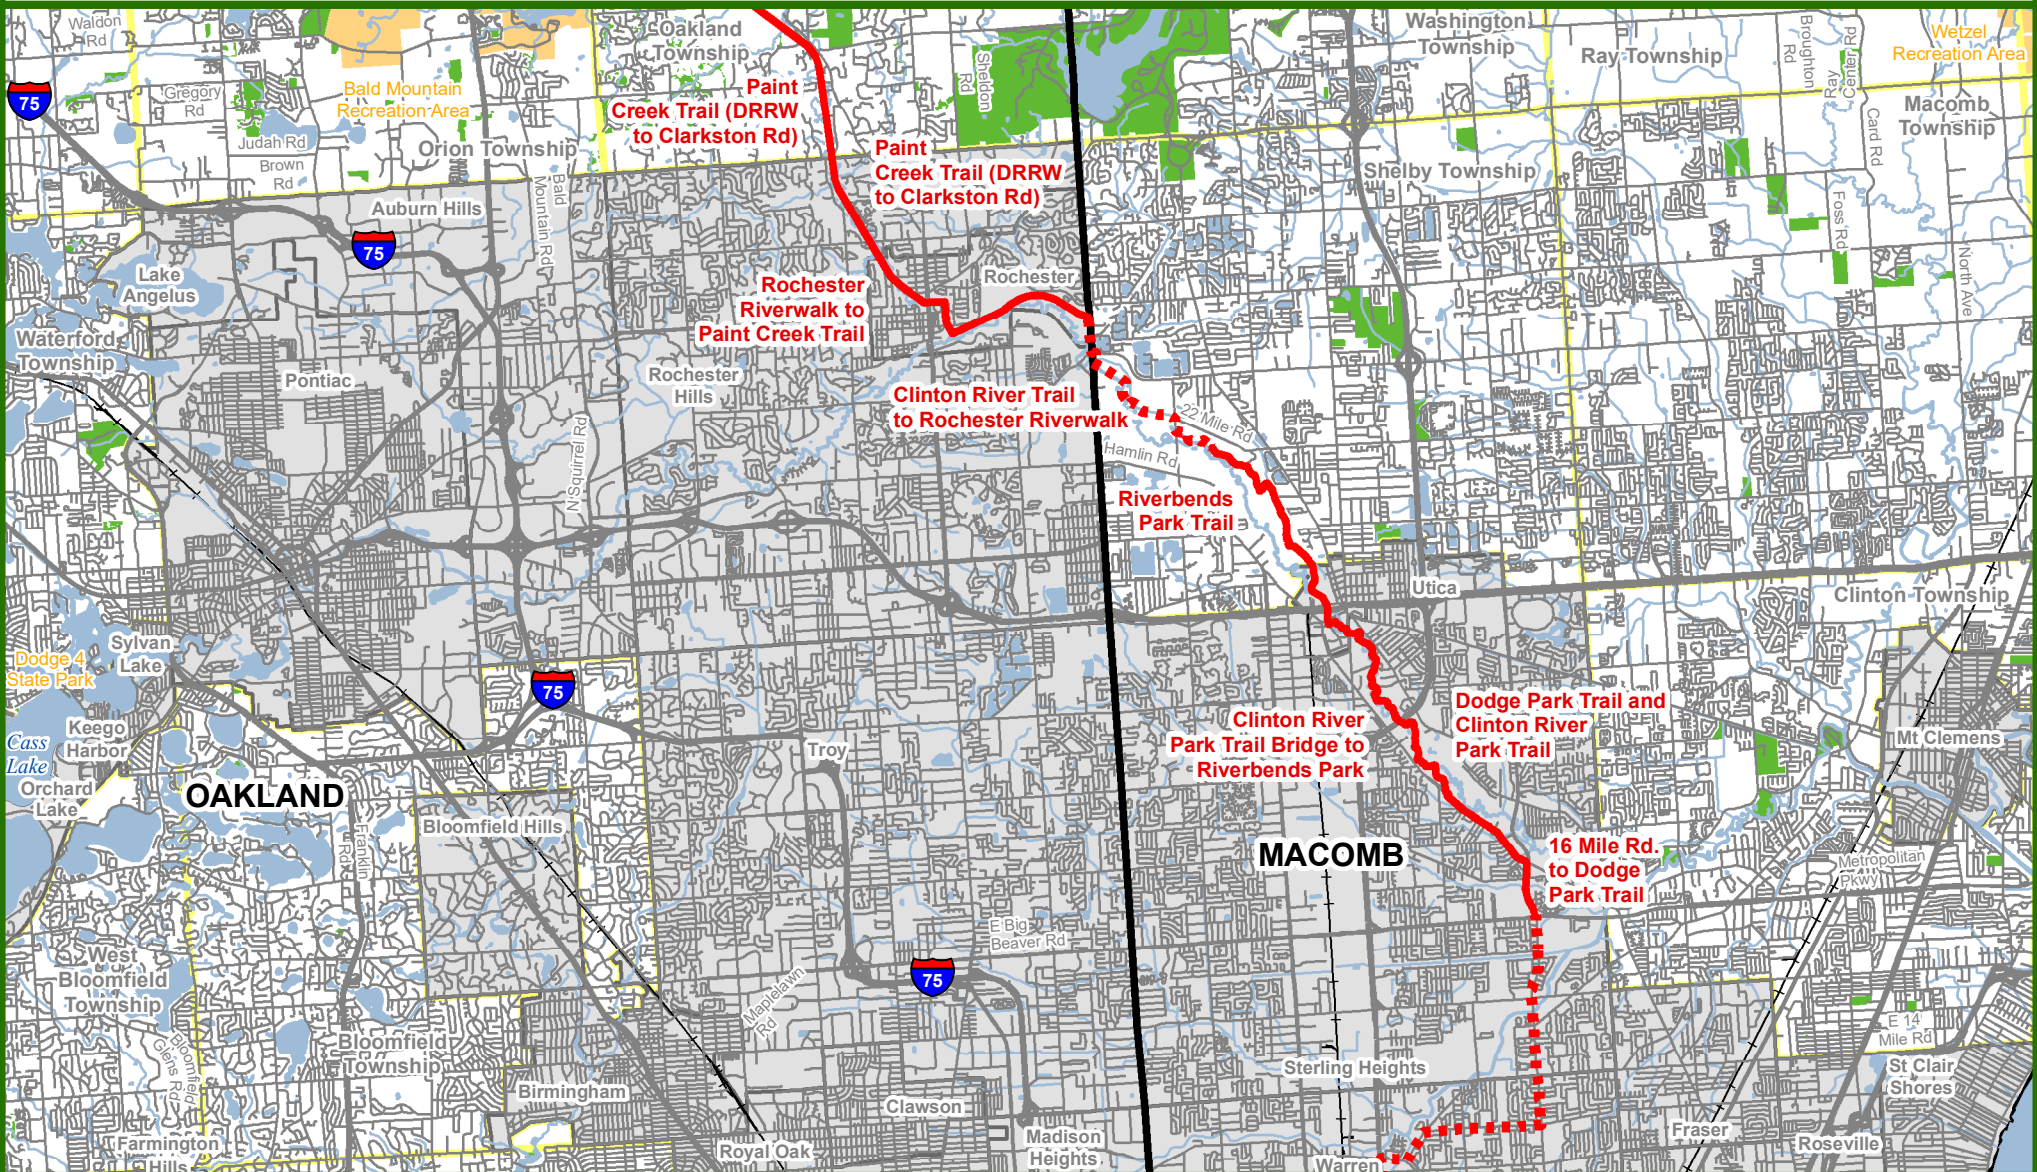

Michigan's Iron Belle Trail - Two Routes, One Great Trail

Sterling Heights - Dodge Park Trail - Rochester Riverwalk - Rochester Hills

** The illustrated hike and bicycle trail connections will rely upon partnership opportunities. **

February 2018
Michigan Department of Natural Resources
Forest Resources Division
Resource Assessment Section

Biking Trail

- Biking - Existing Trail
- Biking - Proposed Trail

Road Type

- Highway
- Paved Road

Gravel Road

Railroad

River

Lake

State Park Boundary

State Land

Public Land

City or Village

Township

County