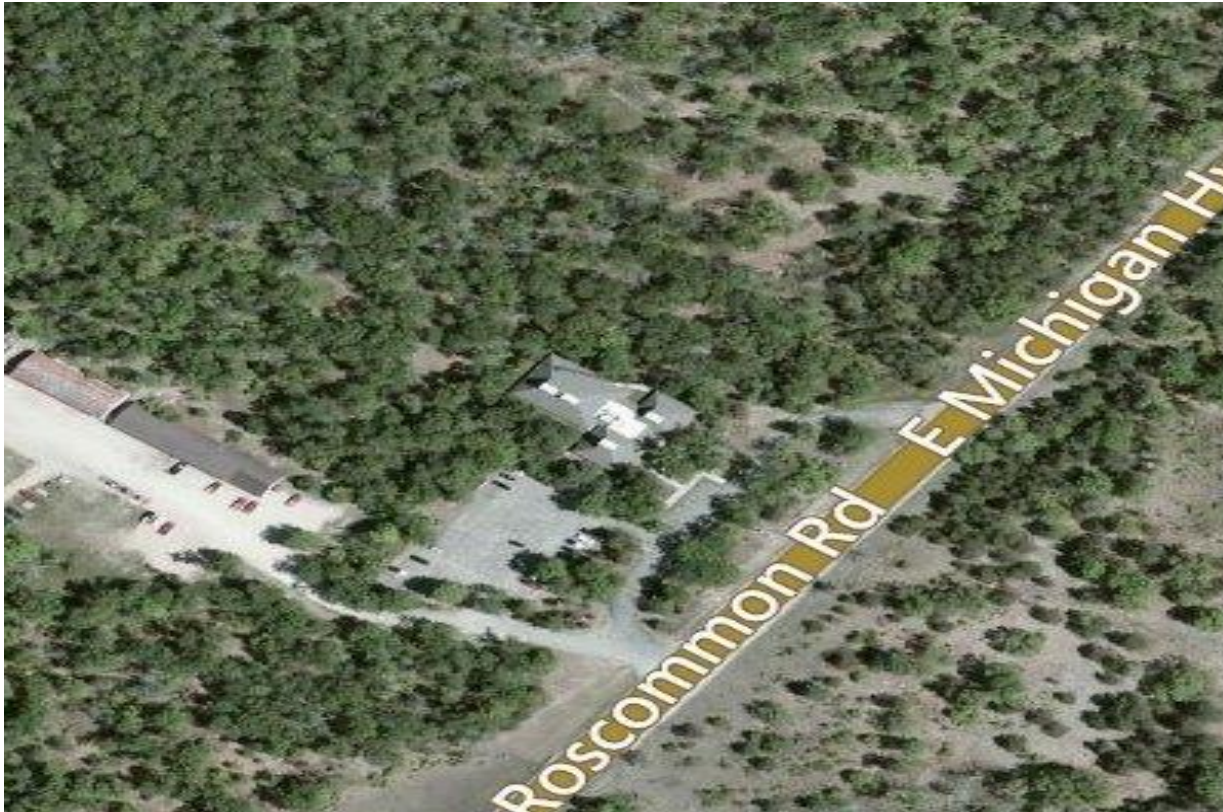

DC201472001 - - Roscommon Operations Service Center - 2015

STATION LOCATION

Address: *8717 N. Roscommon Road*

City: *Roscommon*

Phone: *989-275-5151*

County: *Roscommon*

Wildlife Management Area:

Northern Lower Peninsula