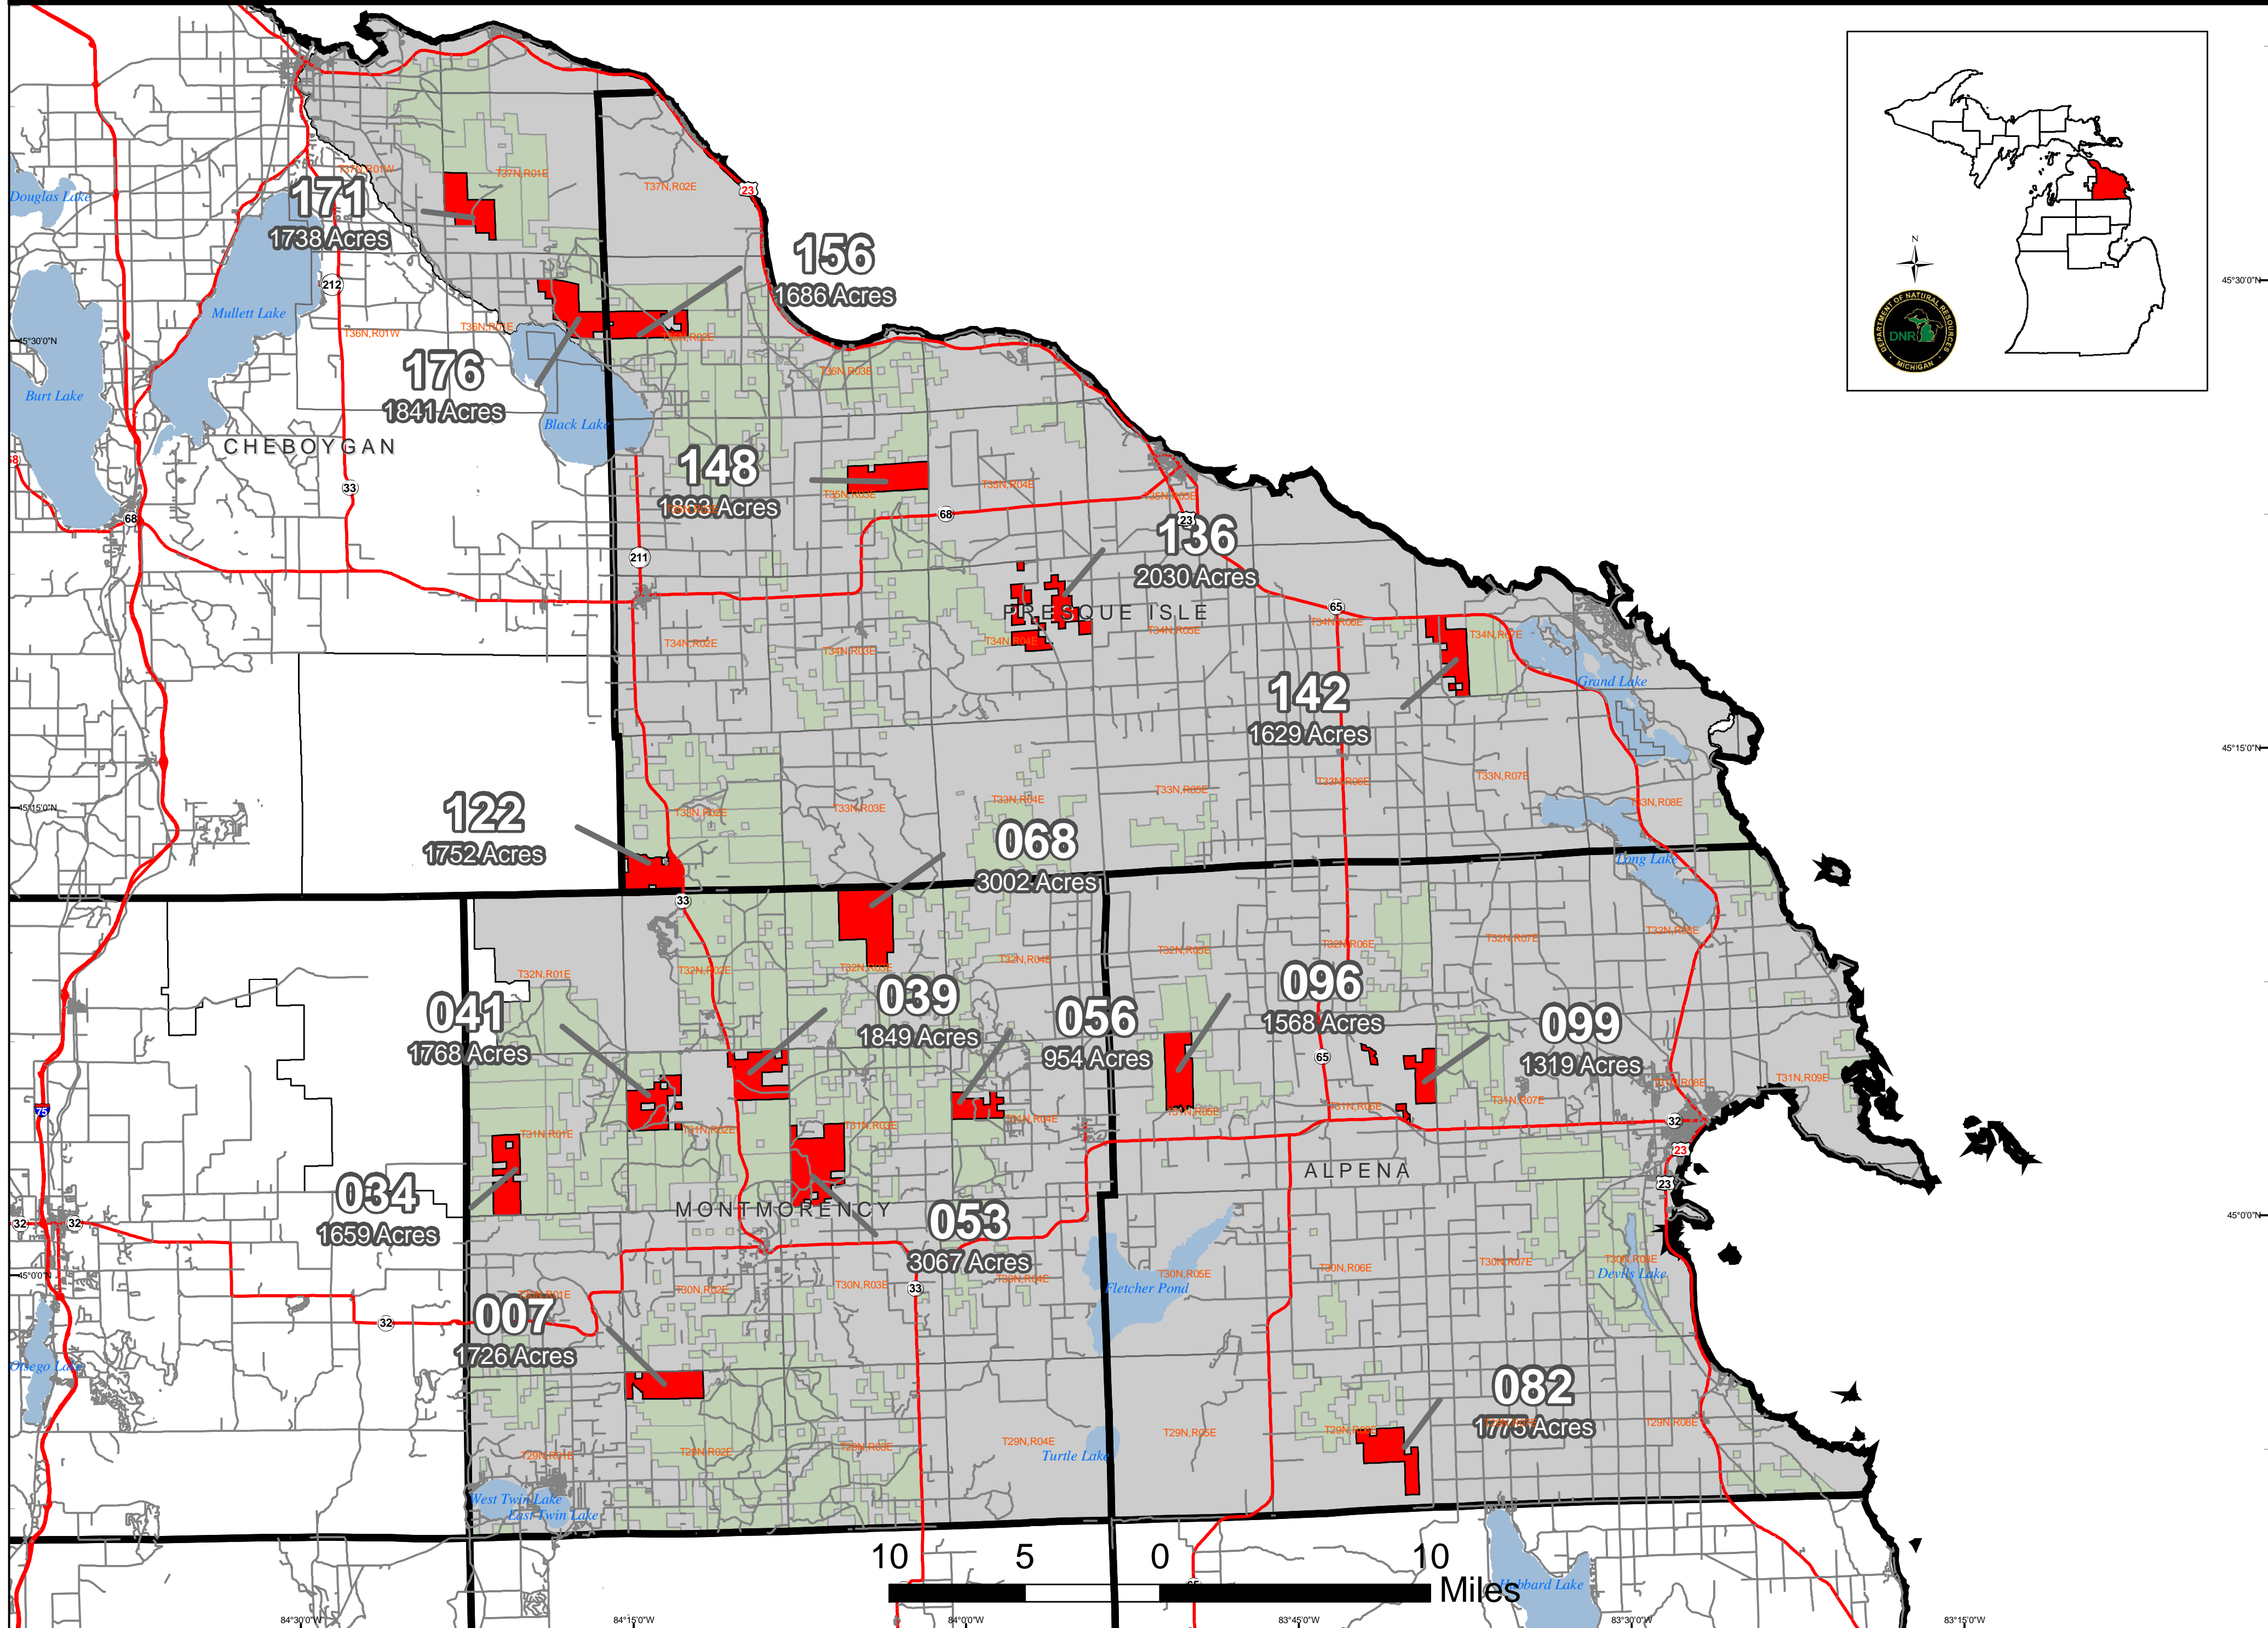

Atlanta Management Unit 2014 YOE Compartments

84°30'0"W 84°15'0"W 84°0'0"W 83°45'0"W 83°30'0"W