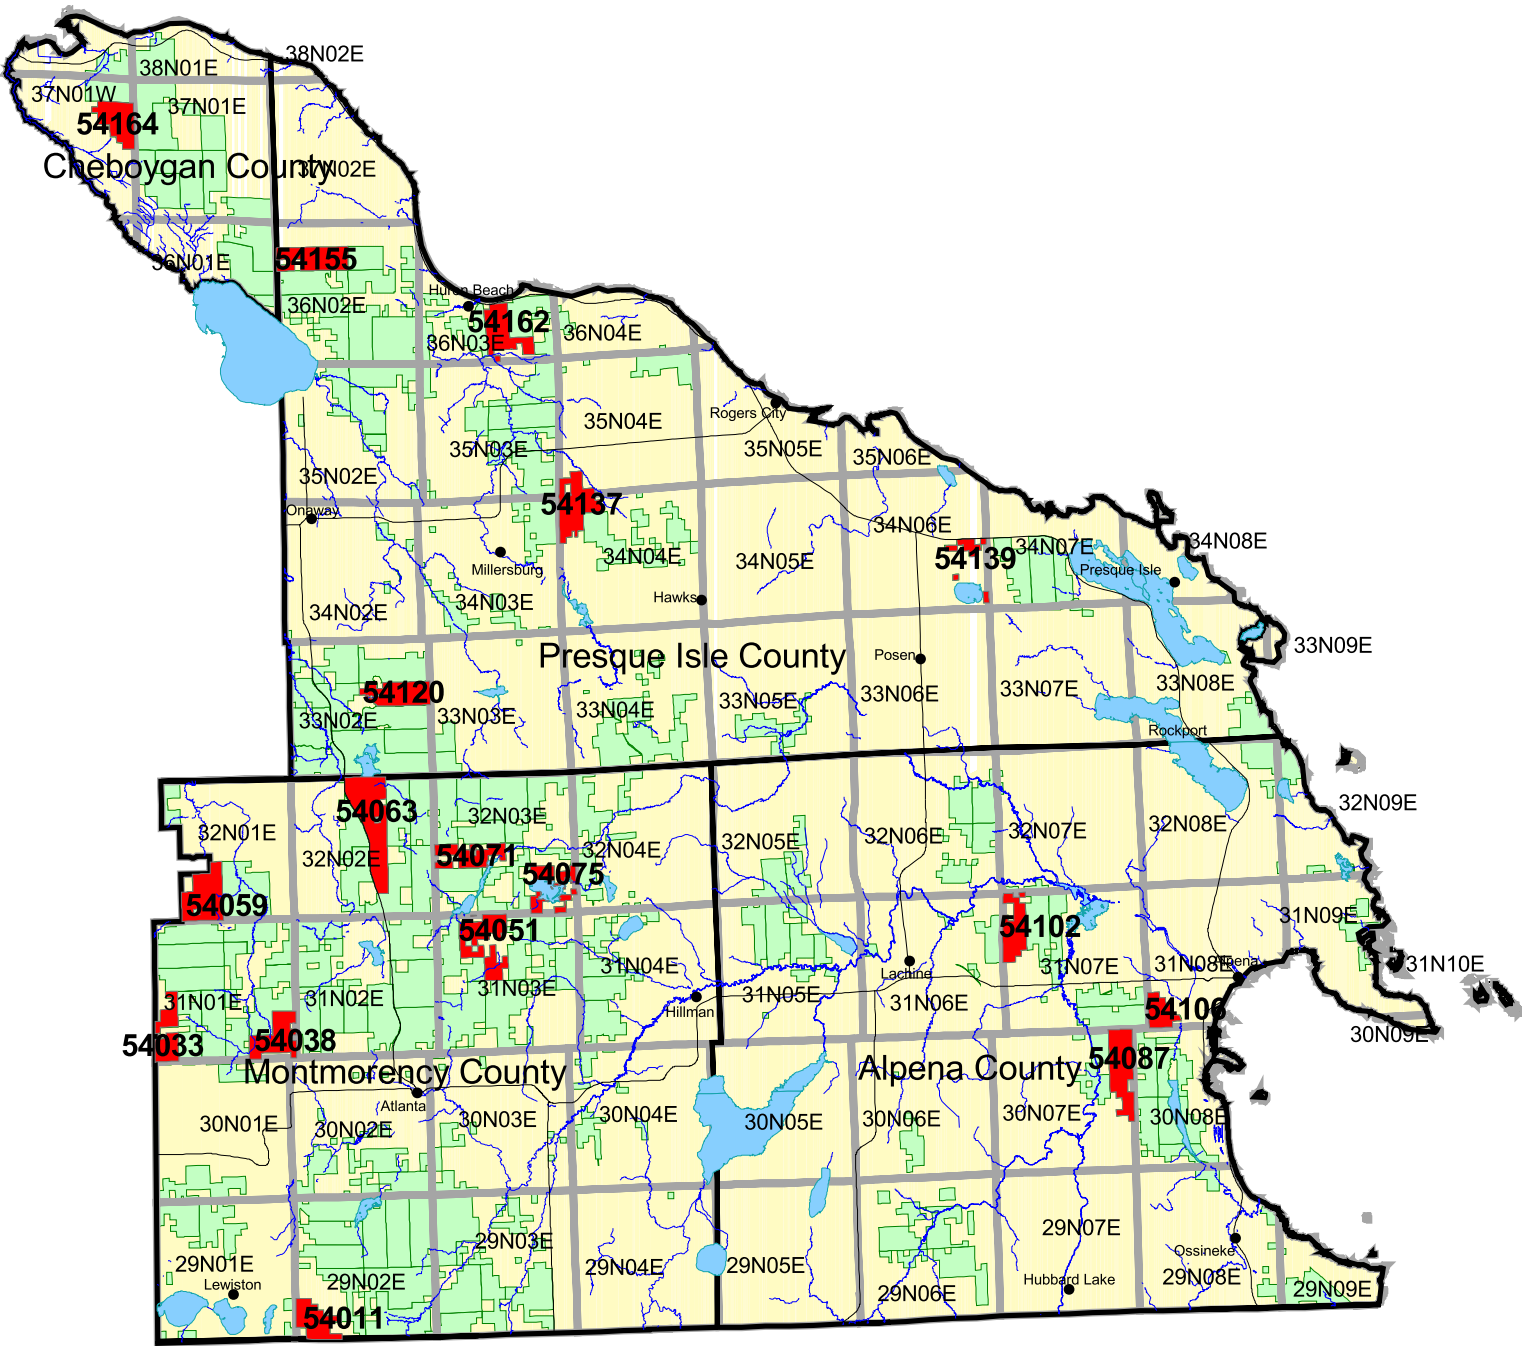

Atlanta FMU

LEGEND

- CITIES
- ROADS
- STREAMS & RIVERS
- LAKES
- COUNTIES
- TOWNSHIP & RANGE
- ATLANTA FMU
- ATLANTA 2007 COMPARTMENTS
- ATLANTA ALL COMPARTMENTS

0

20 Miles