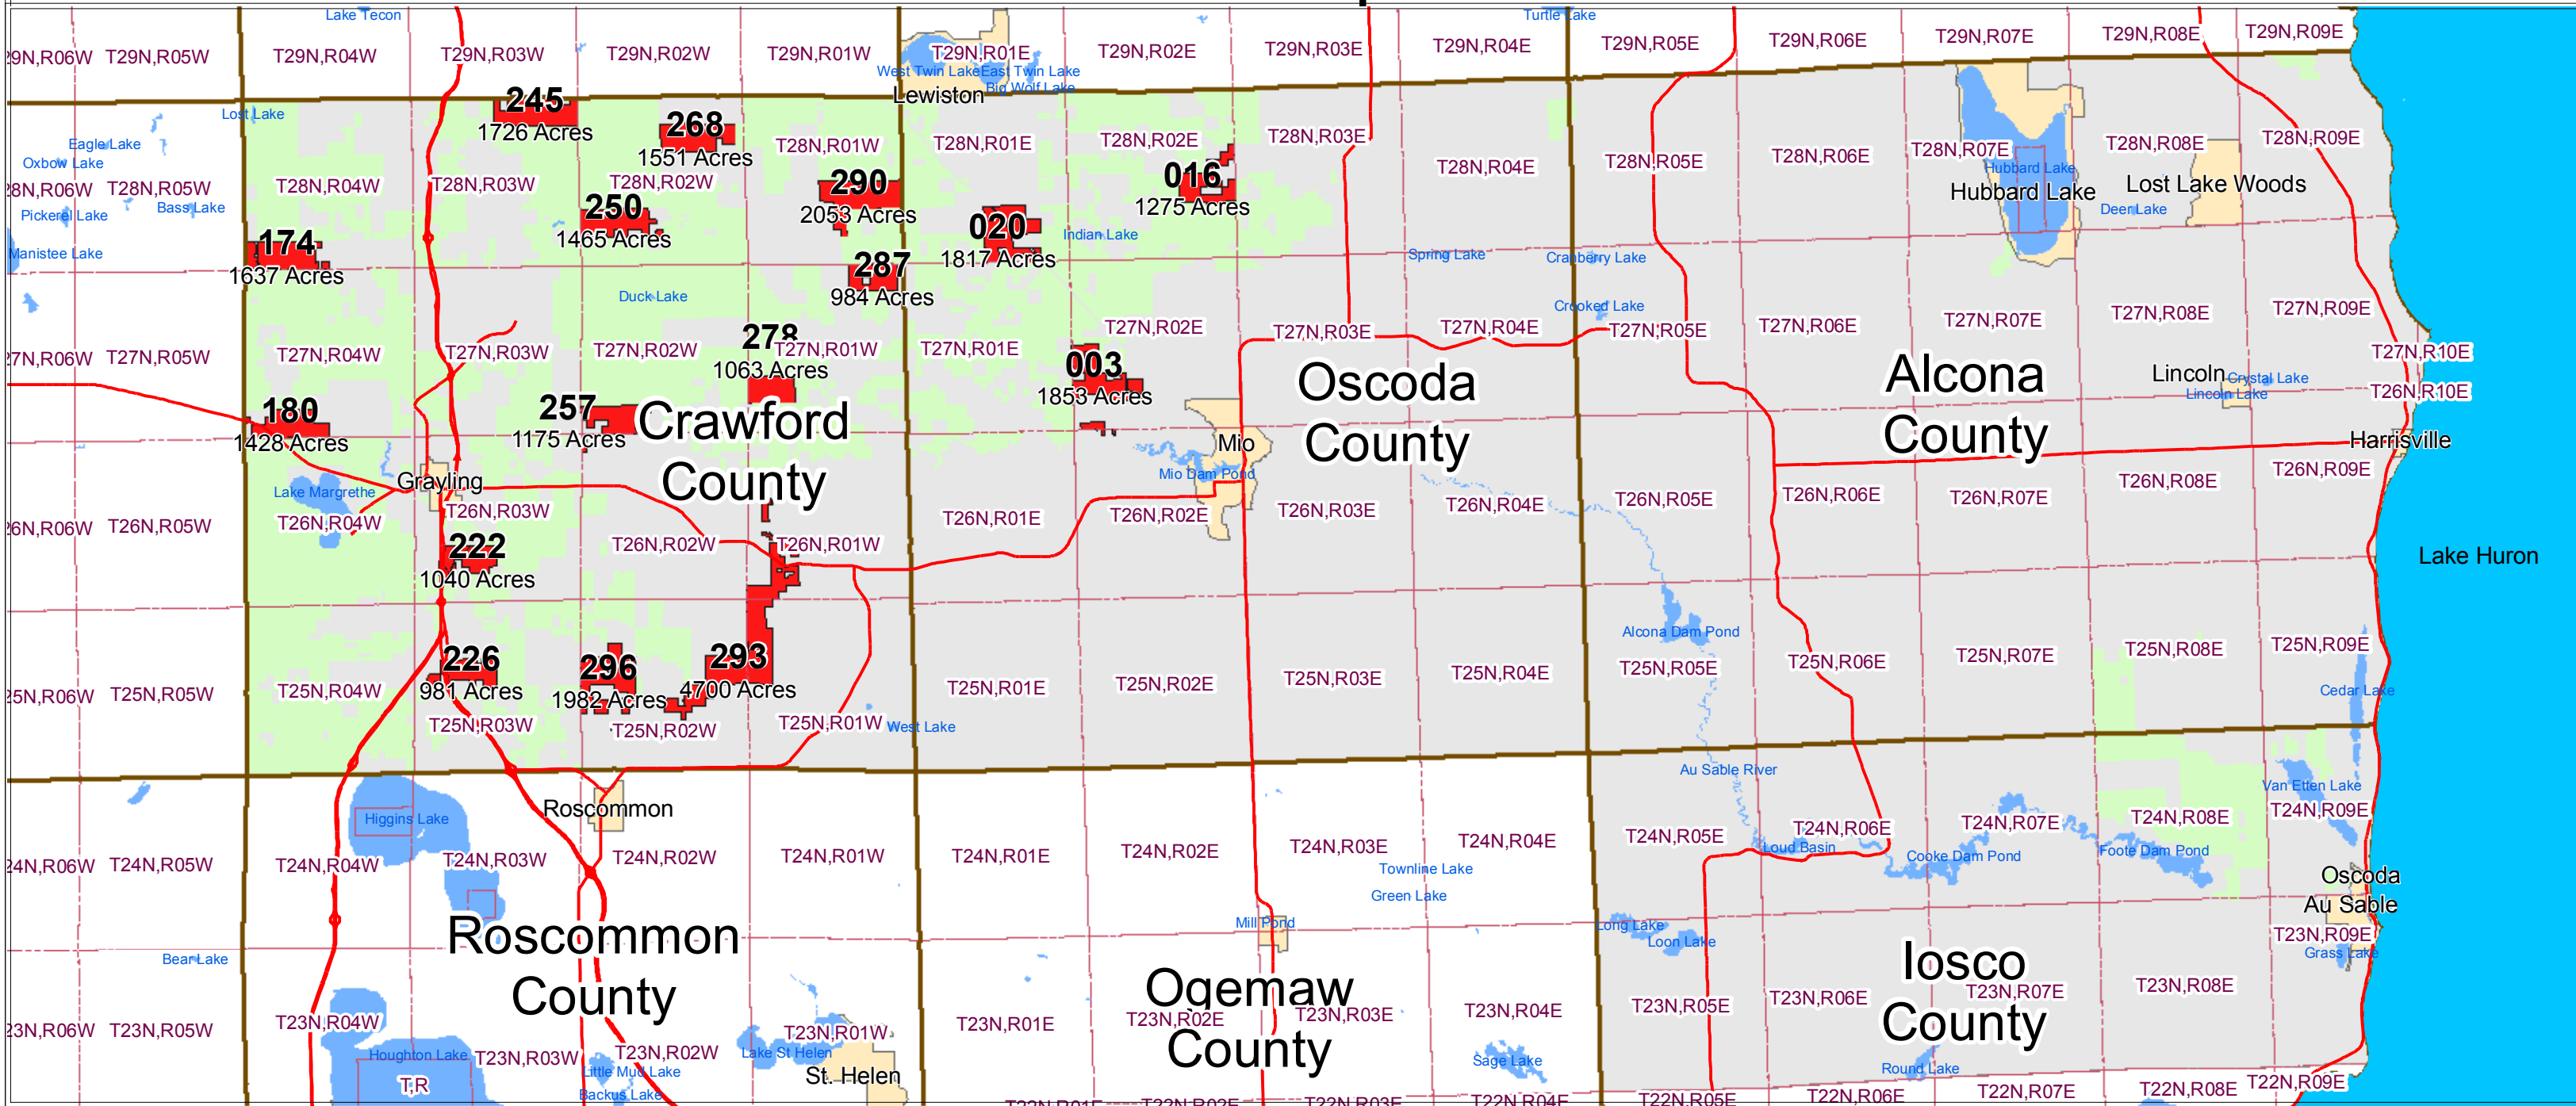

# Grayling Forest Management Unit 2014 YOE Compartments

- Highway
- Interstate Highway
- State Highway
- Lakes
- Lake Huron
- Cities
- Town Range
- Counties
- Grayling Compartments
- Grayling 2014 Compartments
- Grayling Forest Management Unit