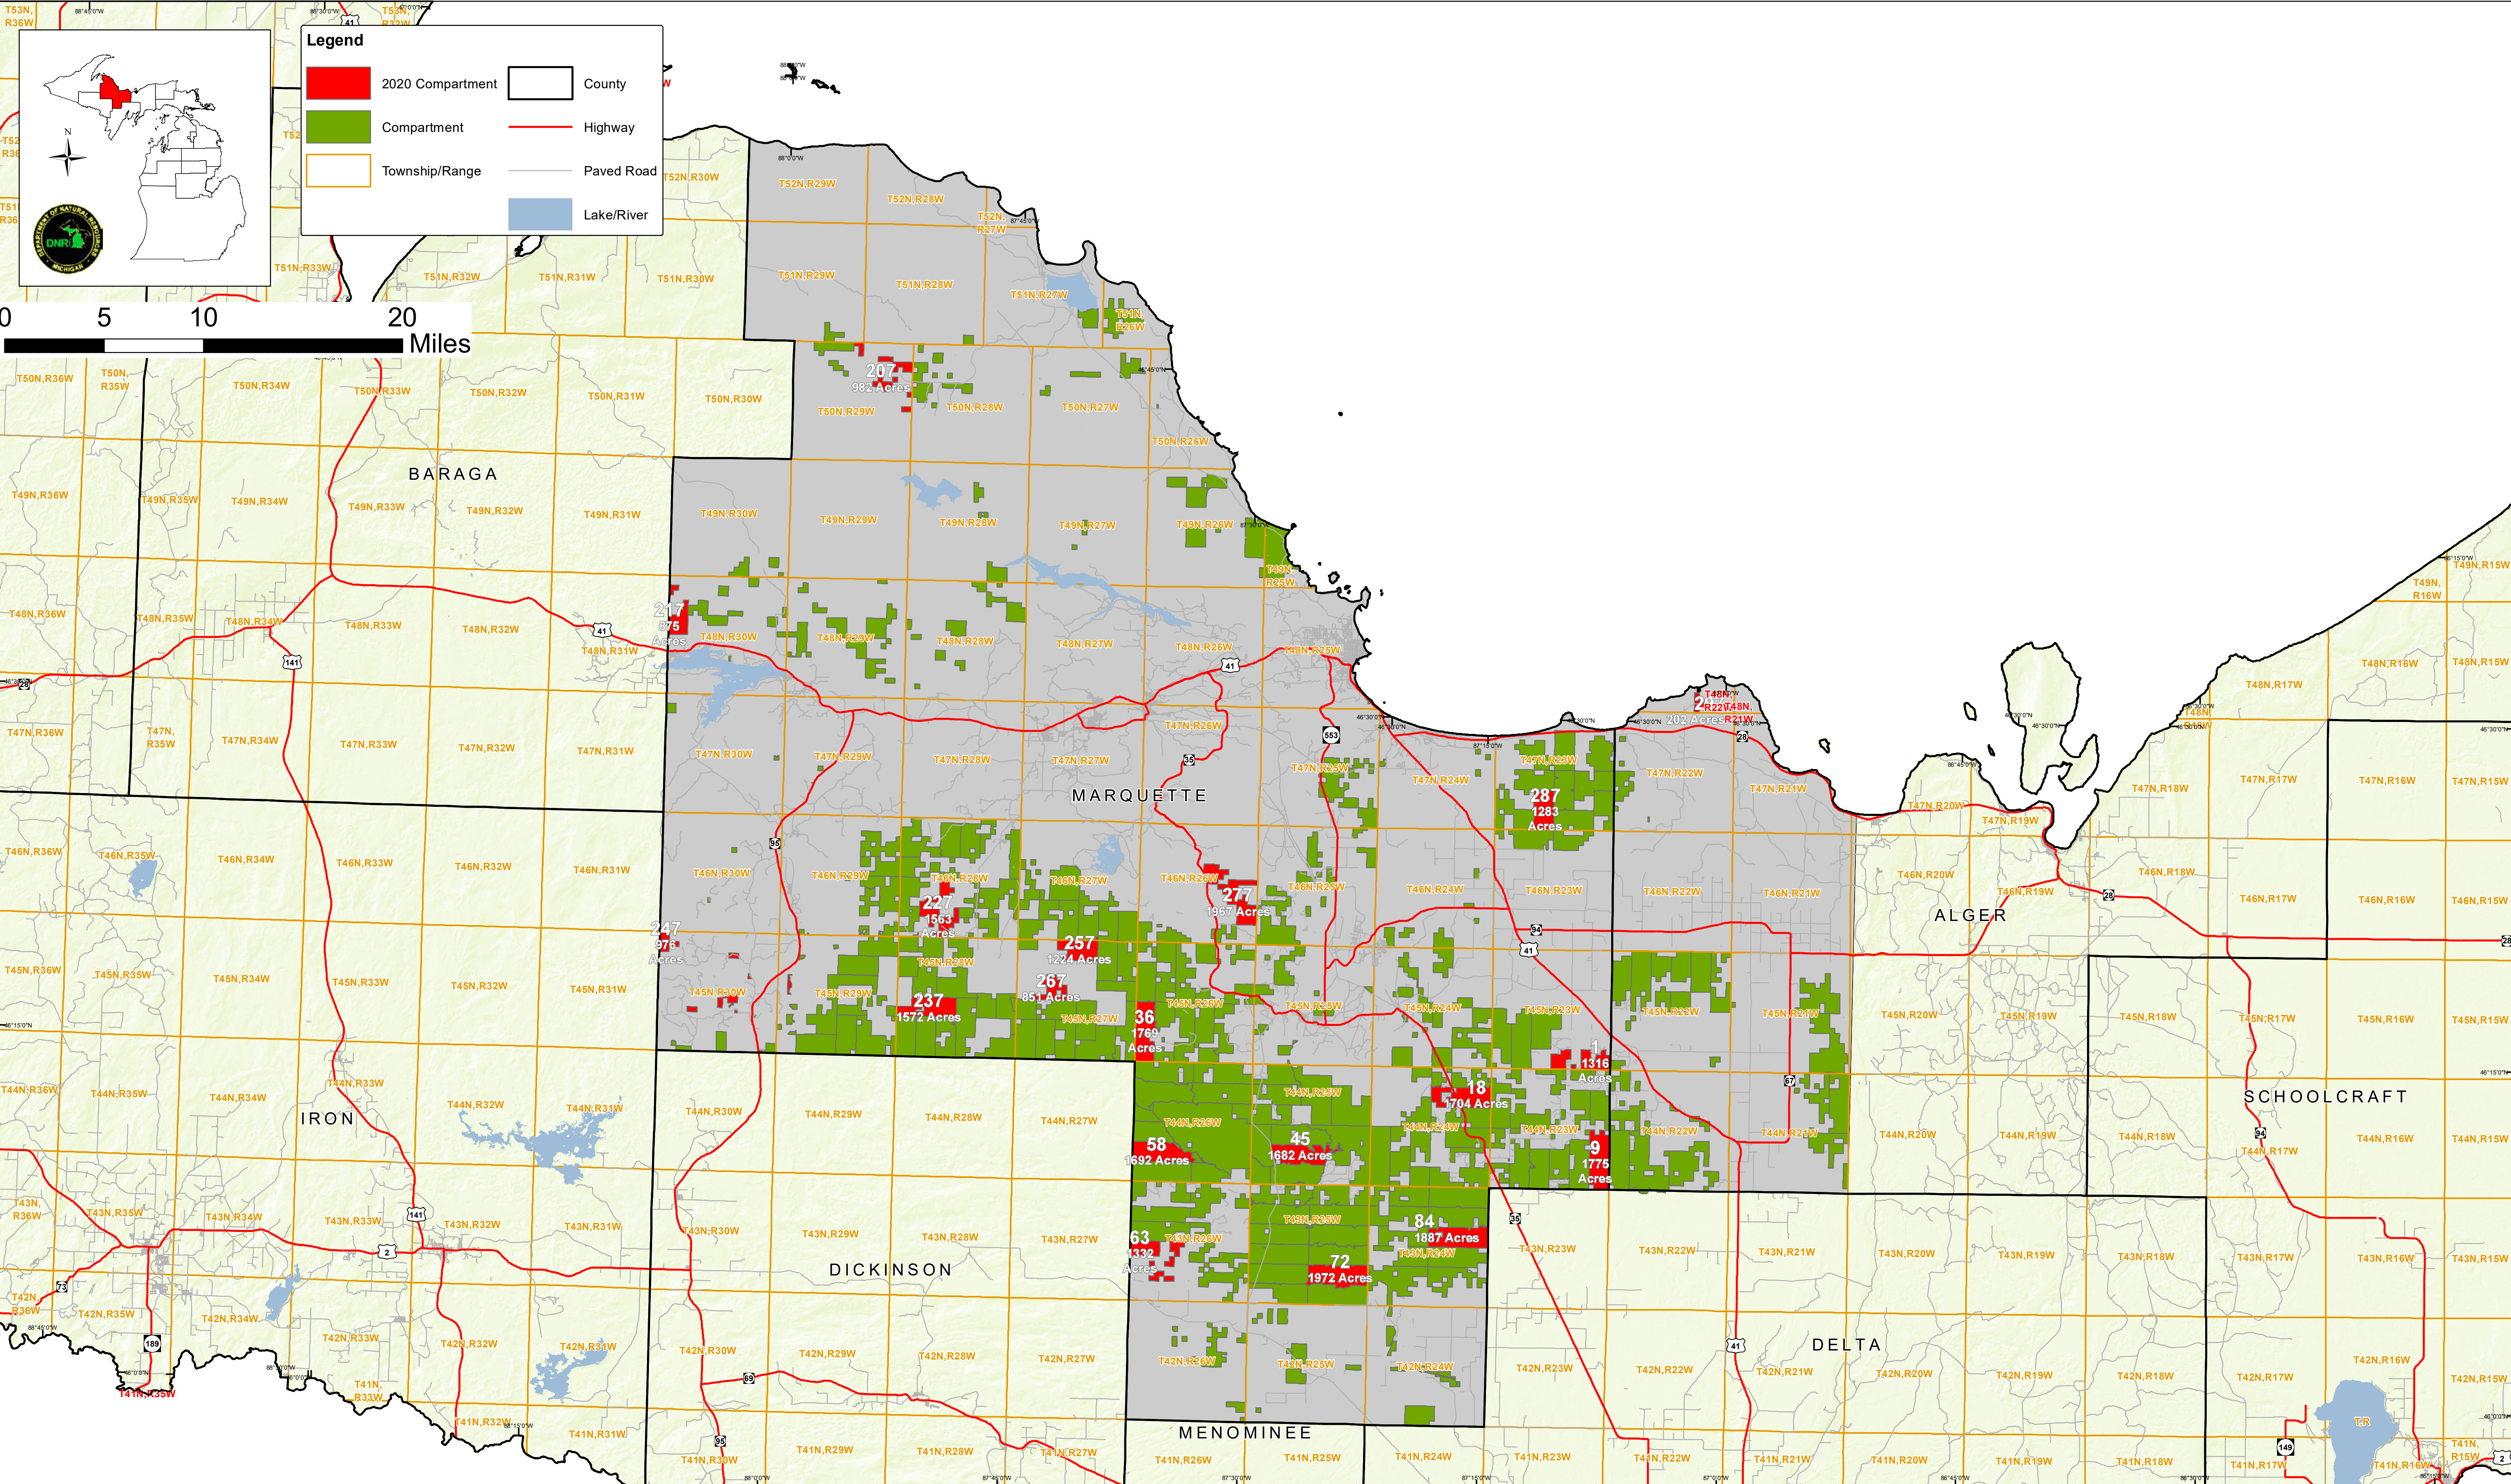

# Gwinn Management Unit 2020 YOE Compartments

**Legend**

- 2020 Compartment
- Compartment
- Township/Range
- County
- Highway
- Paved Road
- Lake/River

0 5 10 20 Miles

Map labels include county names: BARAGA, MARQUETTE, ALGER, SCHOOLCRAFT, IRON, DICKINSON, DELTA, and MENOMINEE. Township and Range labels are provided for each grid cell, such as T50N, R36W and T41N, R15W. Highway numbers 41, 55, 59, 73, 141, 189, and 149 are also shown.

207  
982 Acres

287  
1283 Acres

227  
1563 Acres

257  
1224 Acres

267  
851 Acres

36  
1769 Acres

18  
1704 Acres

1316  
Acres

9  
1775 Acres

58  
1692 Acres

45  
1682 Acres

84  
1887 Acres

63  
1332 Acres

72  
1972 Acres

217  
875 Acres

247  
978 Acres

202  
Acres