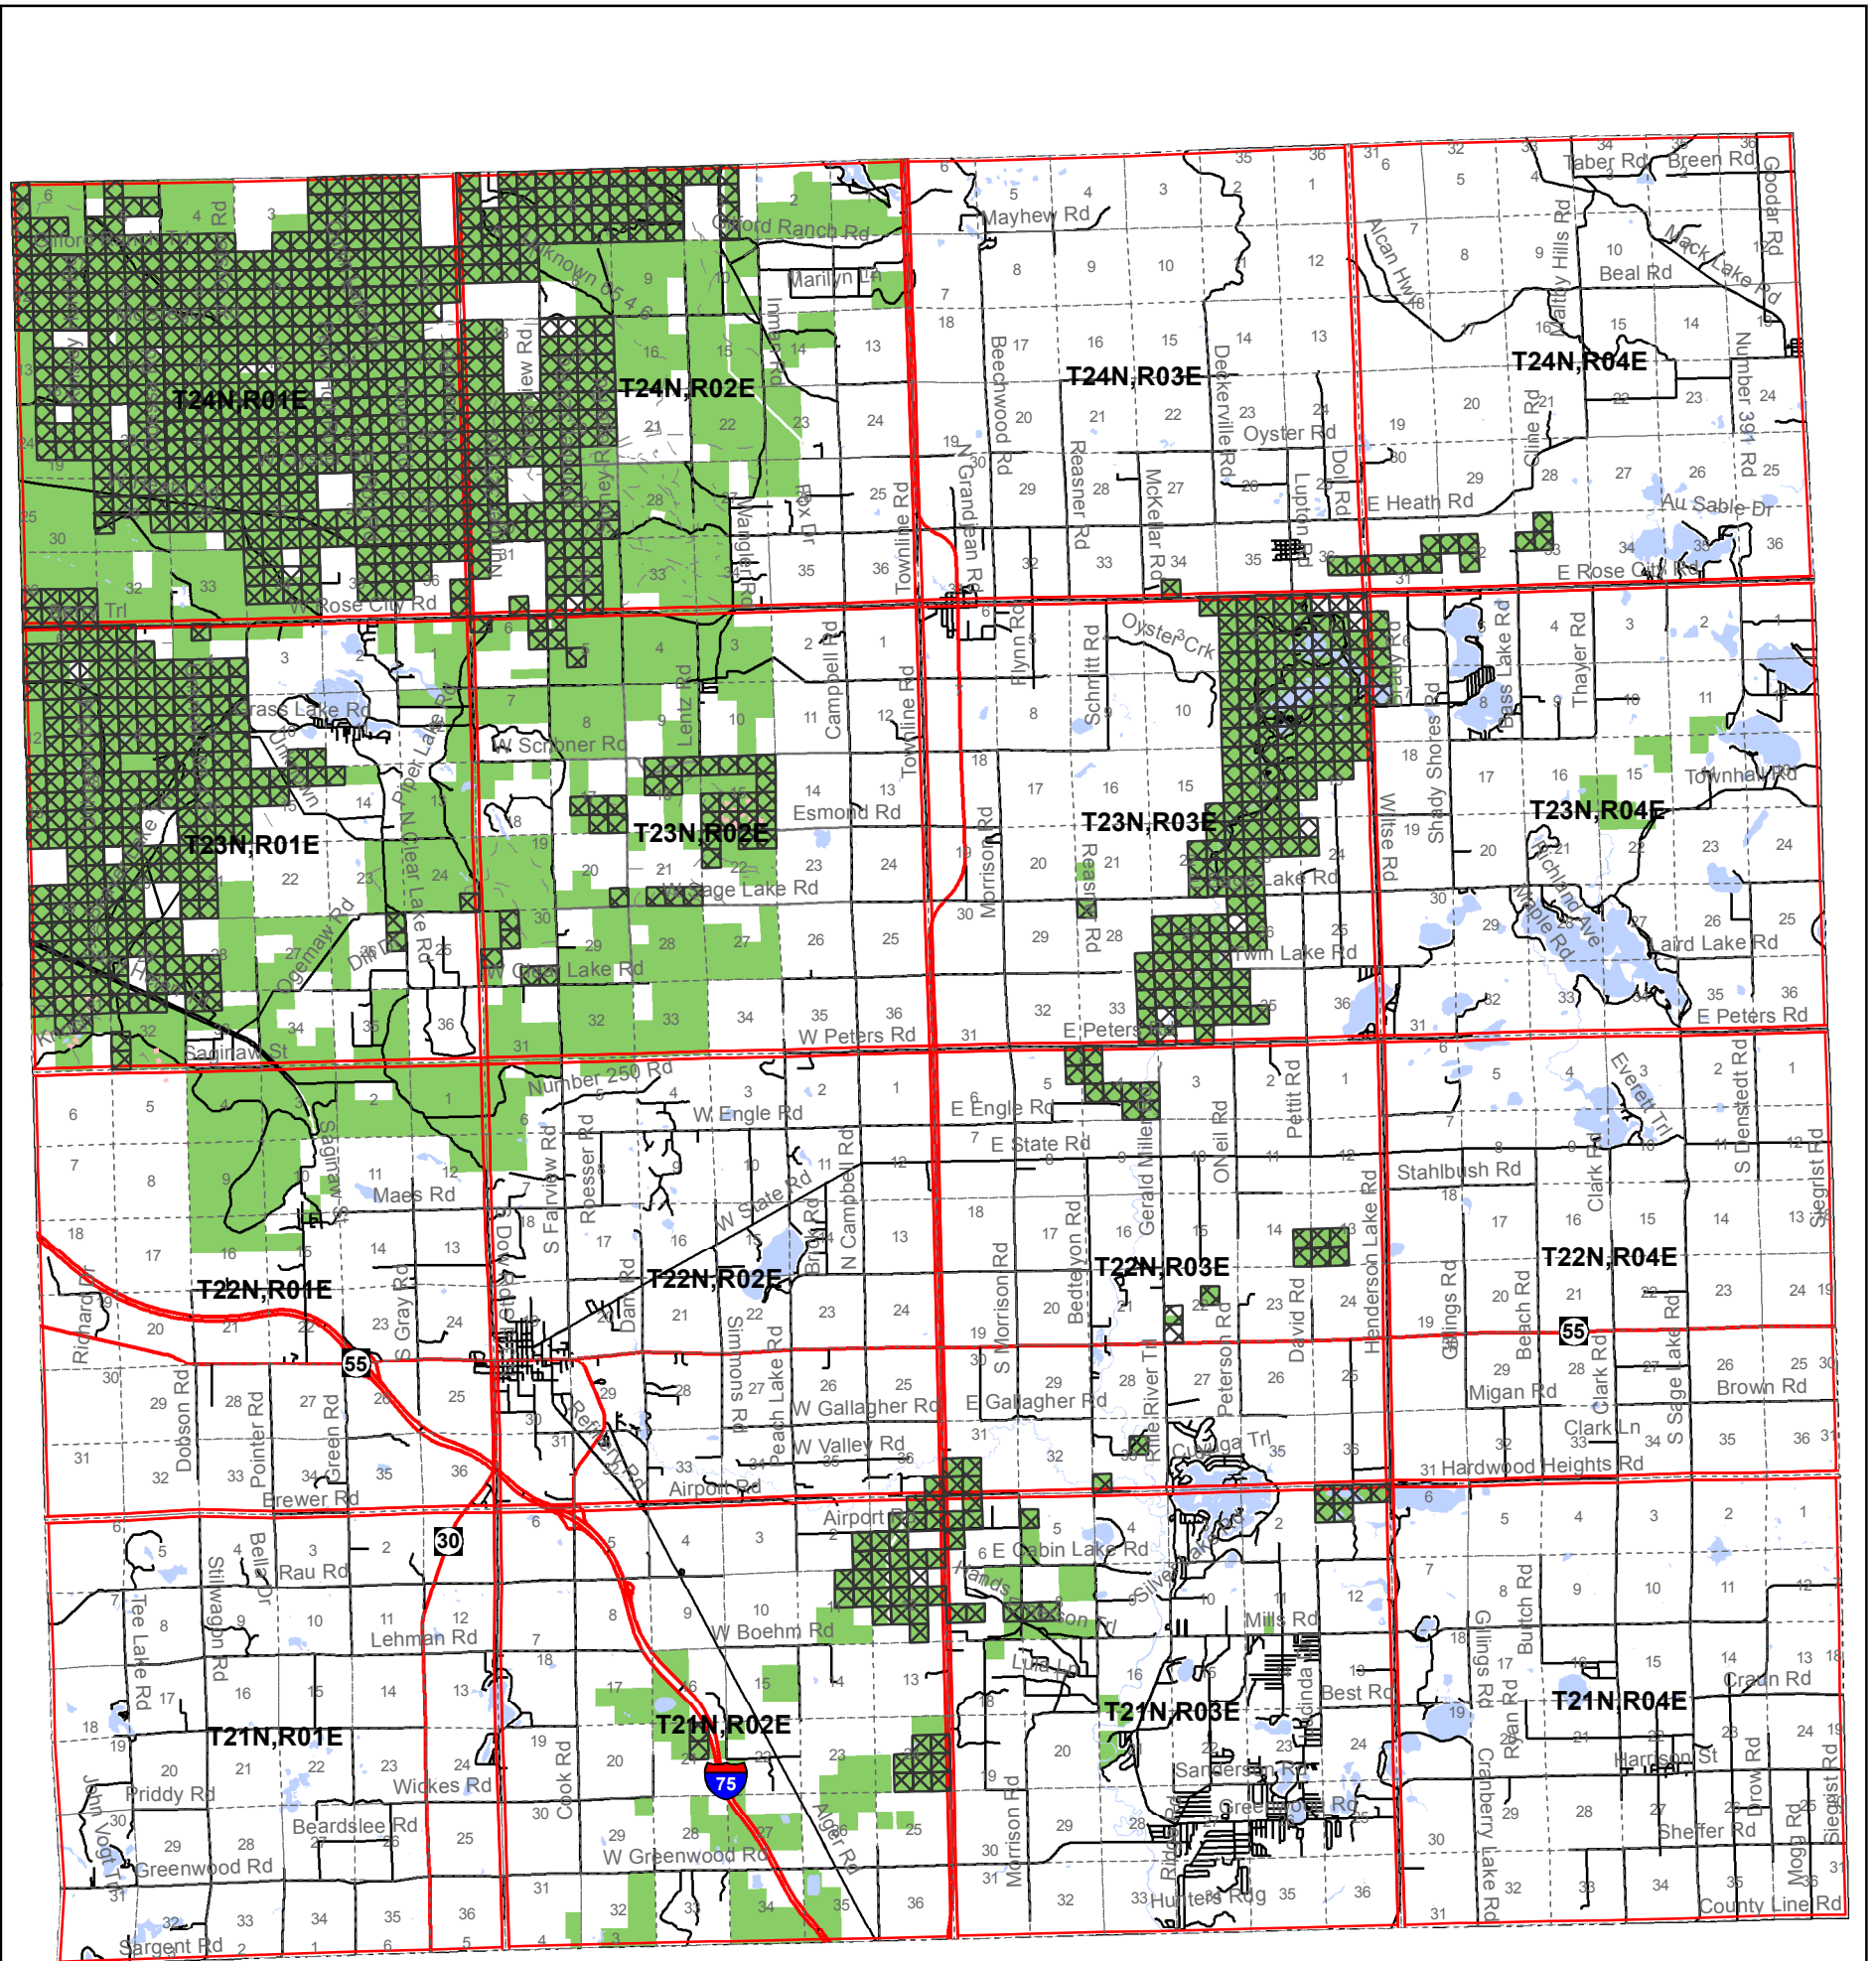

Ogemaw County Fuelwood Permit Map 2011

Great Lakes
Great Times
Great Outdoors
www.michigan.gov/dnr

Legend

- No Cutting Allowed
- Highway
- Paved Roads
- Gravel Roads
- Poor Dirt Roads
- Trail (Non-Recreation)
- Closed Roads
- Town Range
- Sections
- State Forest Land Open to Fuelwood