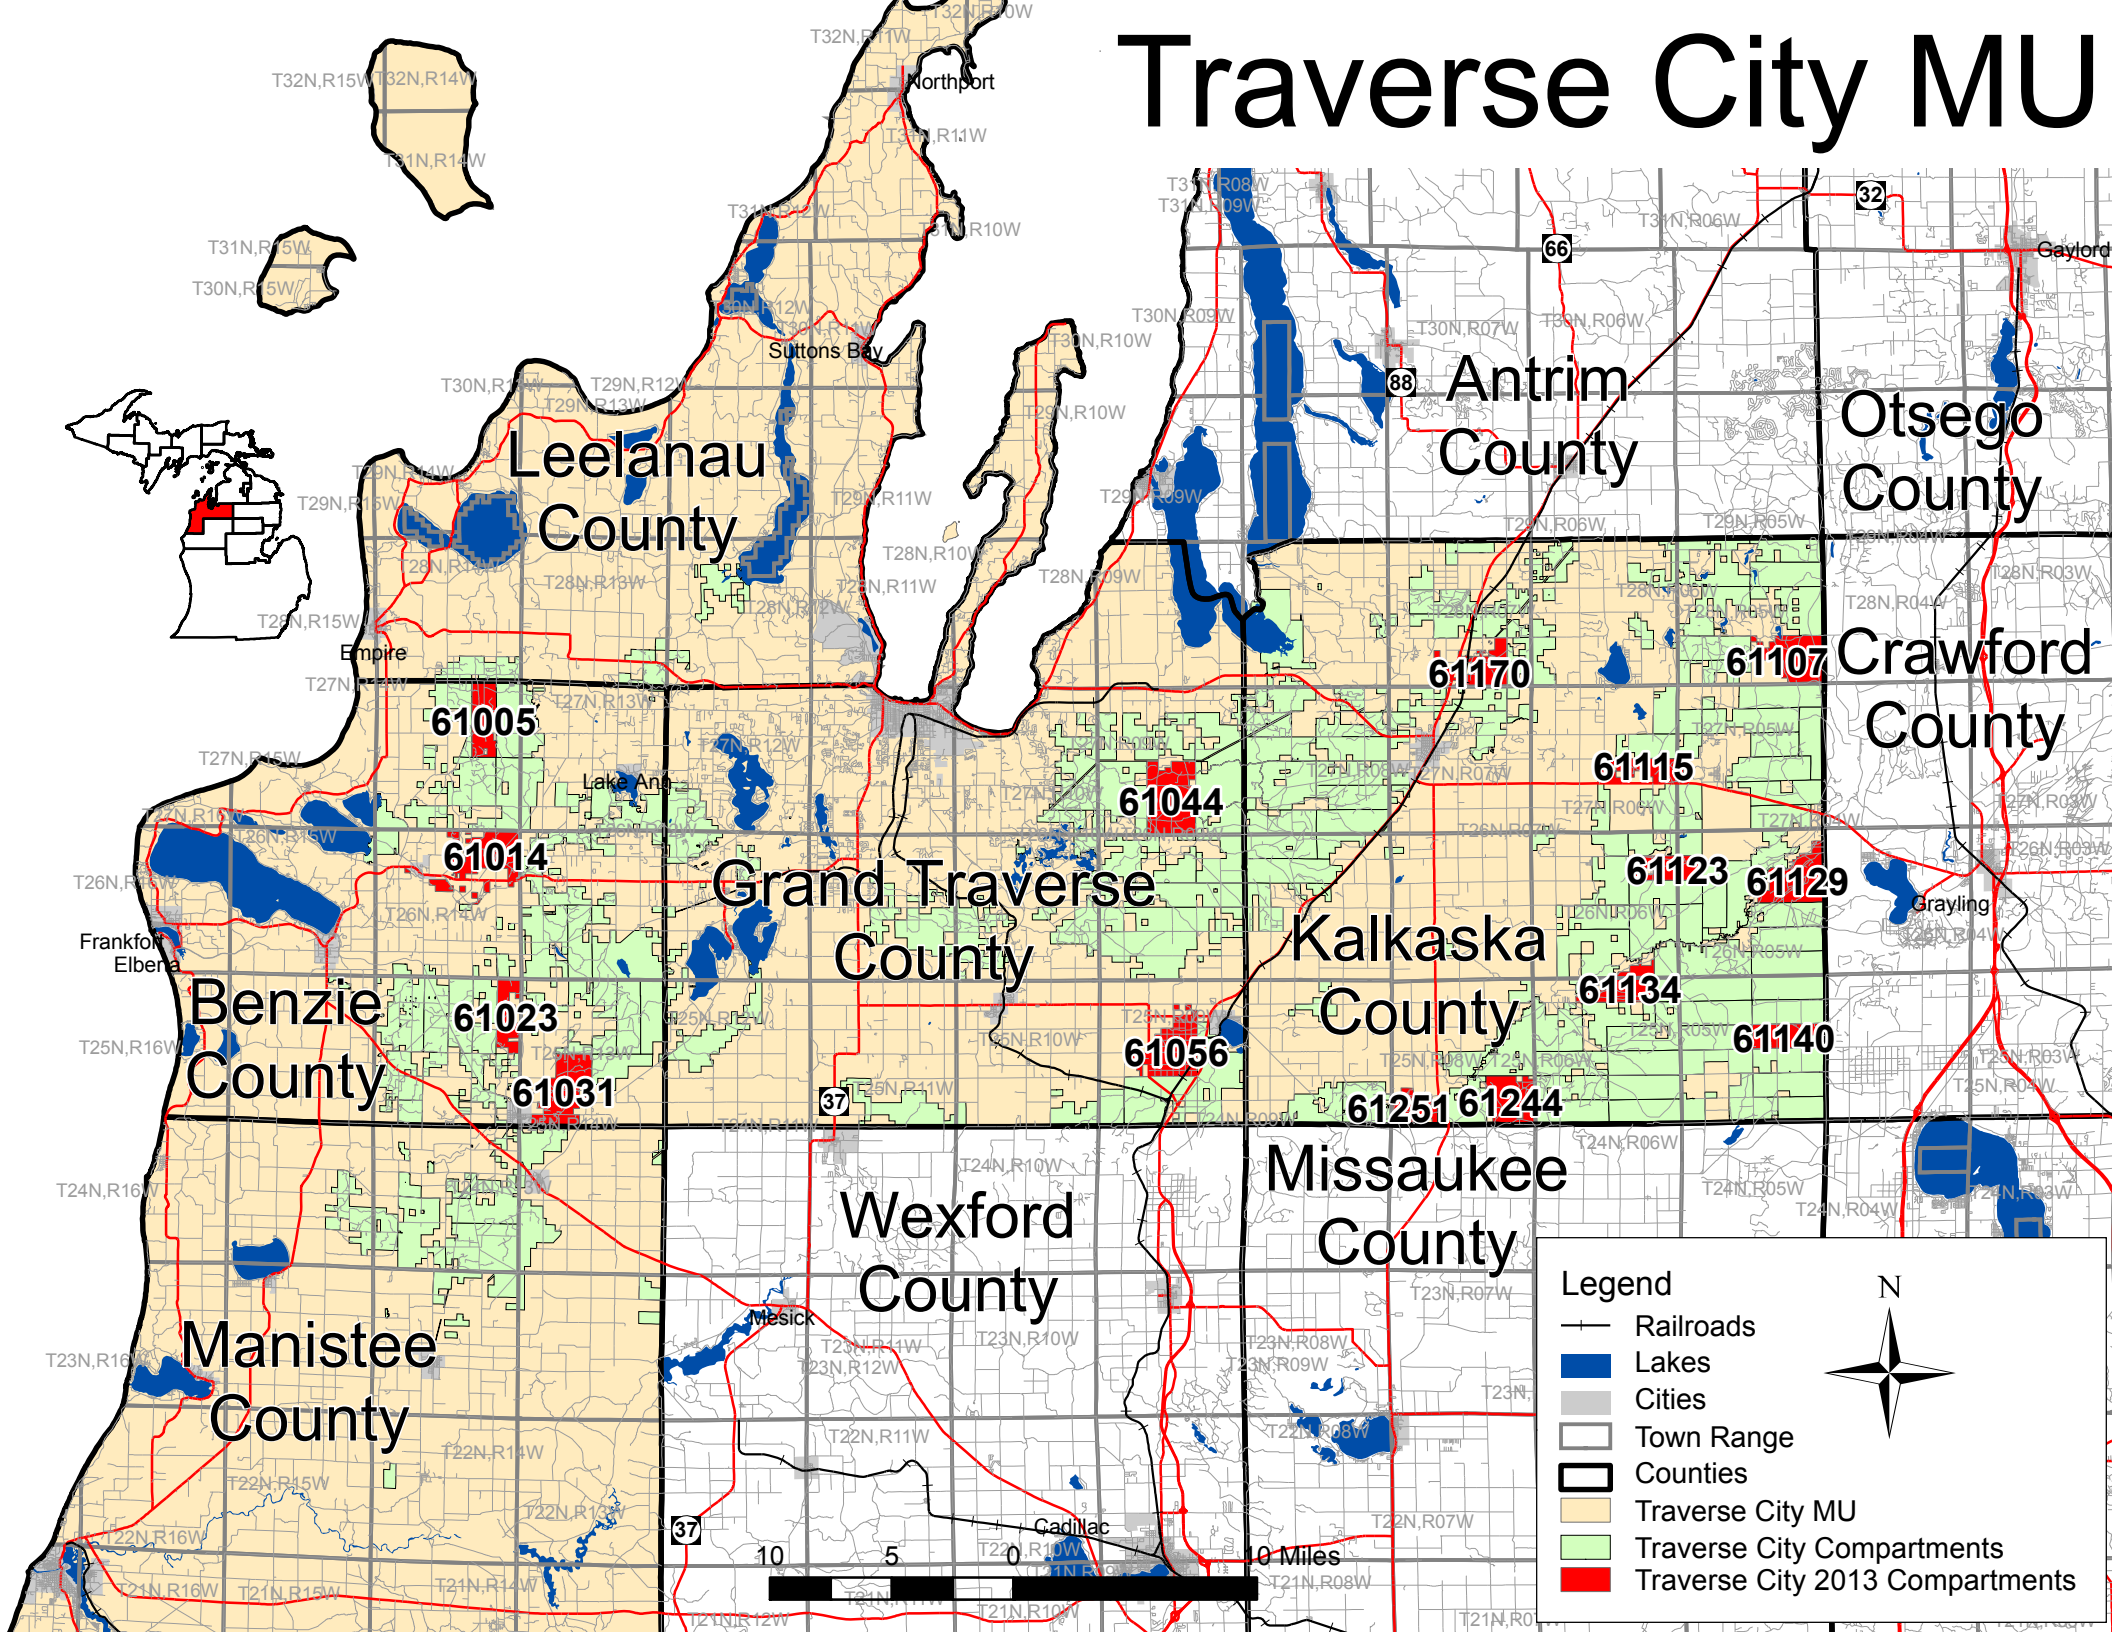

Traverse City MU

Leelanau County

Antrim County

Otsego County

Crawford County

Grand Traverse County

Kalkaska County

Benzie County

Wexford County

Missaukee County

Manistee County

Legend

- Railroads
- Lakes
- Cities
- Town Range
- Counties
- Traverse City MU
- Traverse City Compartments
- Traverse City 2013 Compartments

N

10 5 0 10 Miles