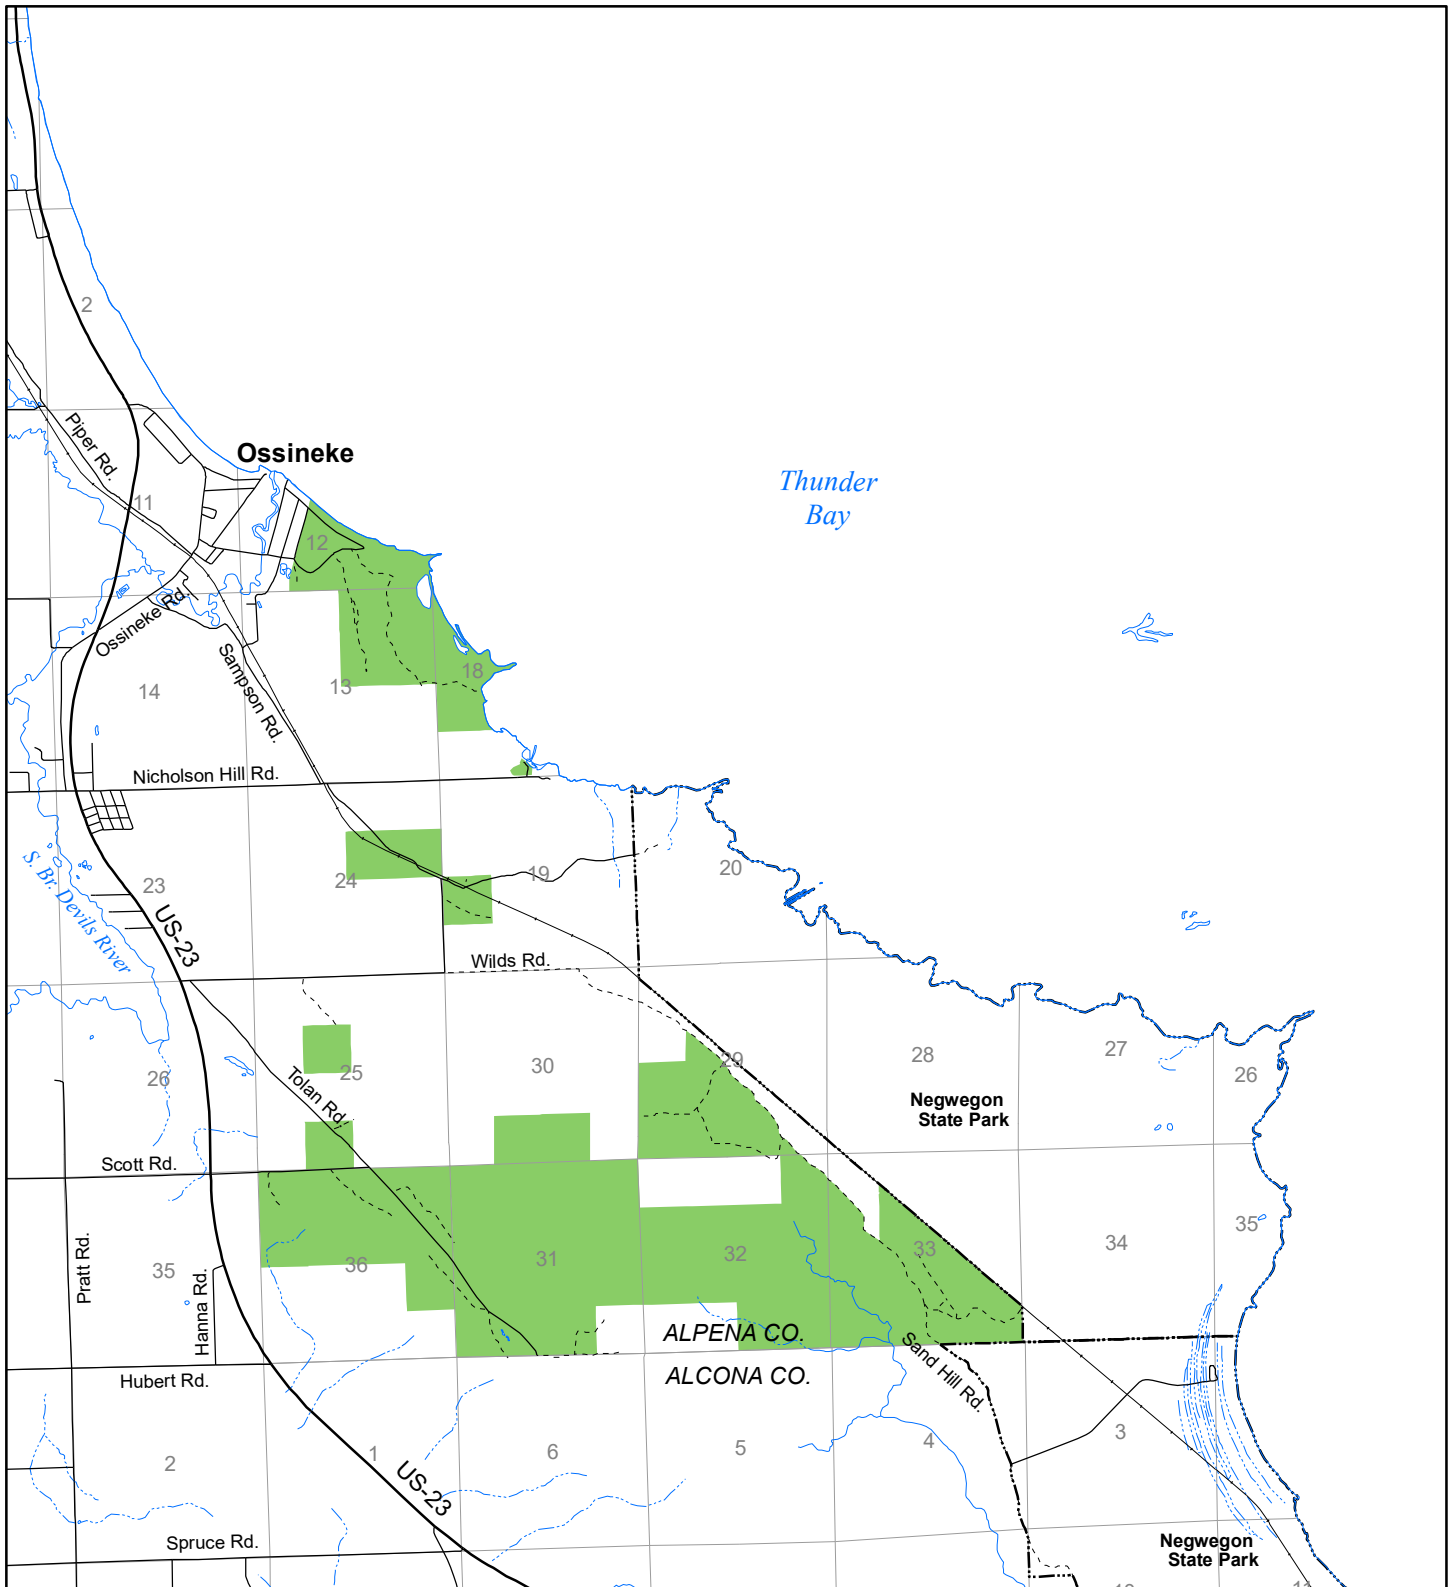

Fuelwood Collection
 Alpena County
T29N, R09E

- State land open to fuelwood collection
- State land closed to fuelwood collection

Effective: April 1, 2017

02/21/2017