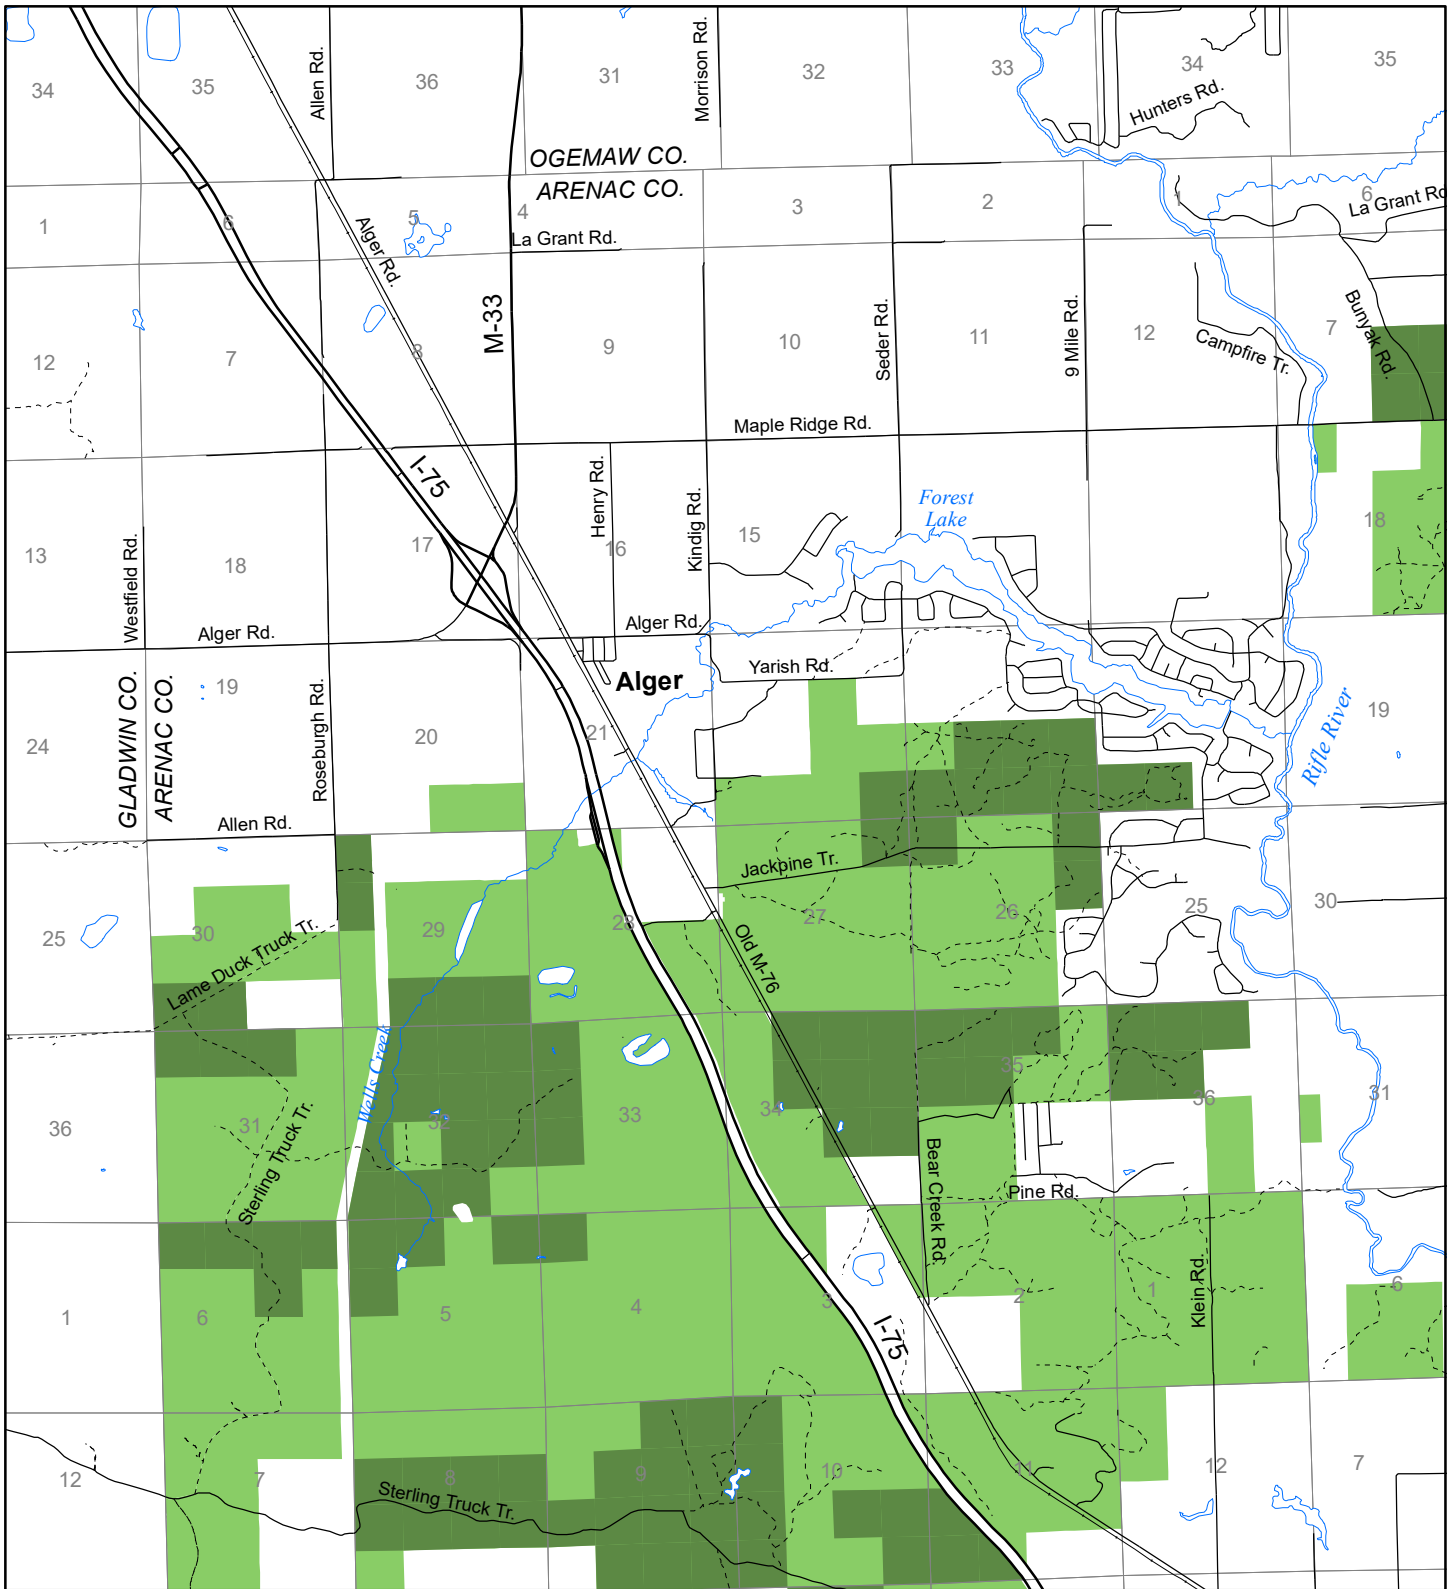

# Fuelwood Collection Arenac County T20N, R03E

- State land open to fuelwood collection
- State land closed to fuelwood collection

Effective: April 1, 2017

0  1  
MILE  
03/16/2017