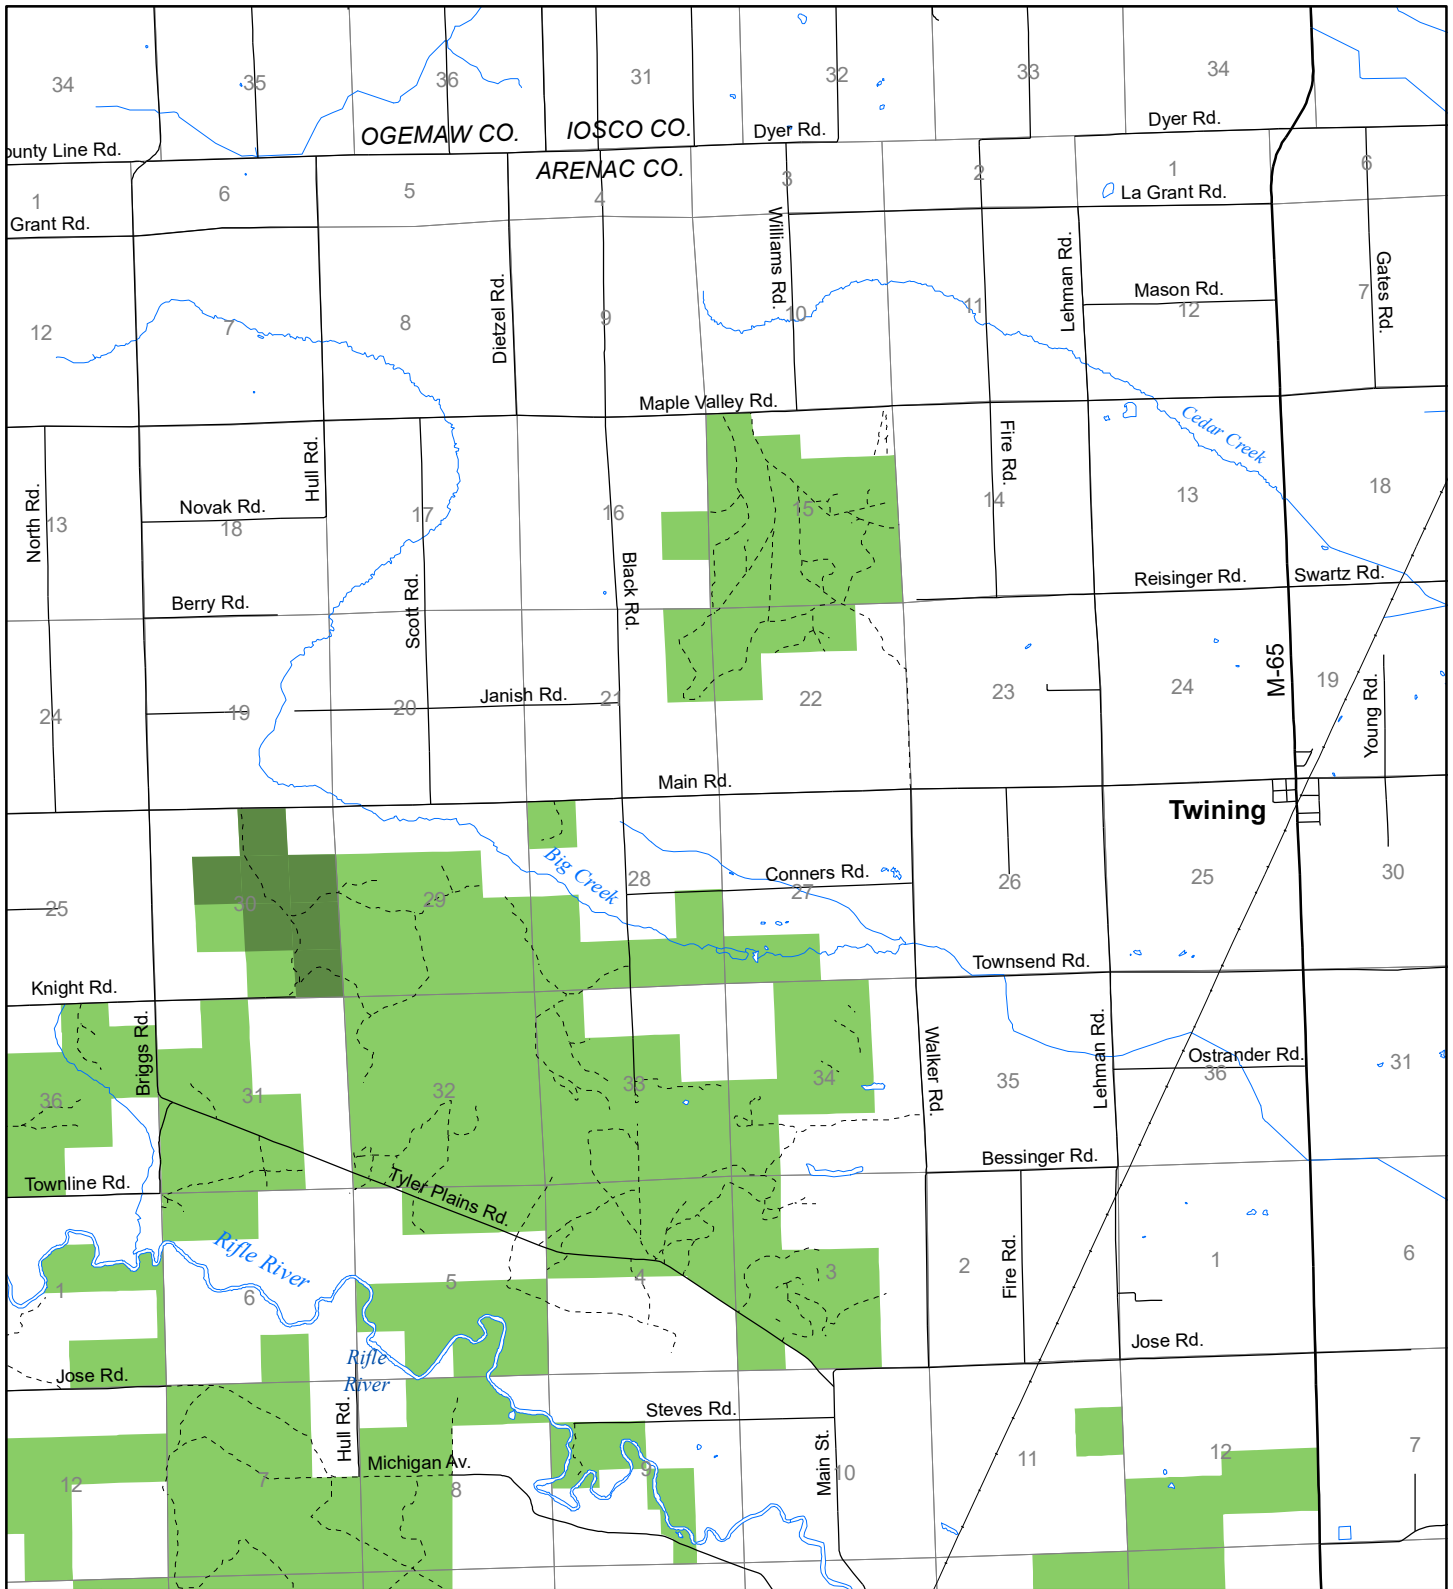

Fuelwood Collection Arenac County T20N, R05E

- State land open to fuelwood collection
- State land closed to fuelwood collection

Effective: April 1, 2017

N

0 1

MILE

03/16/2017