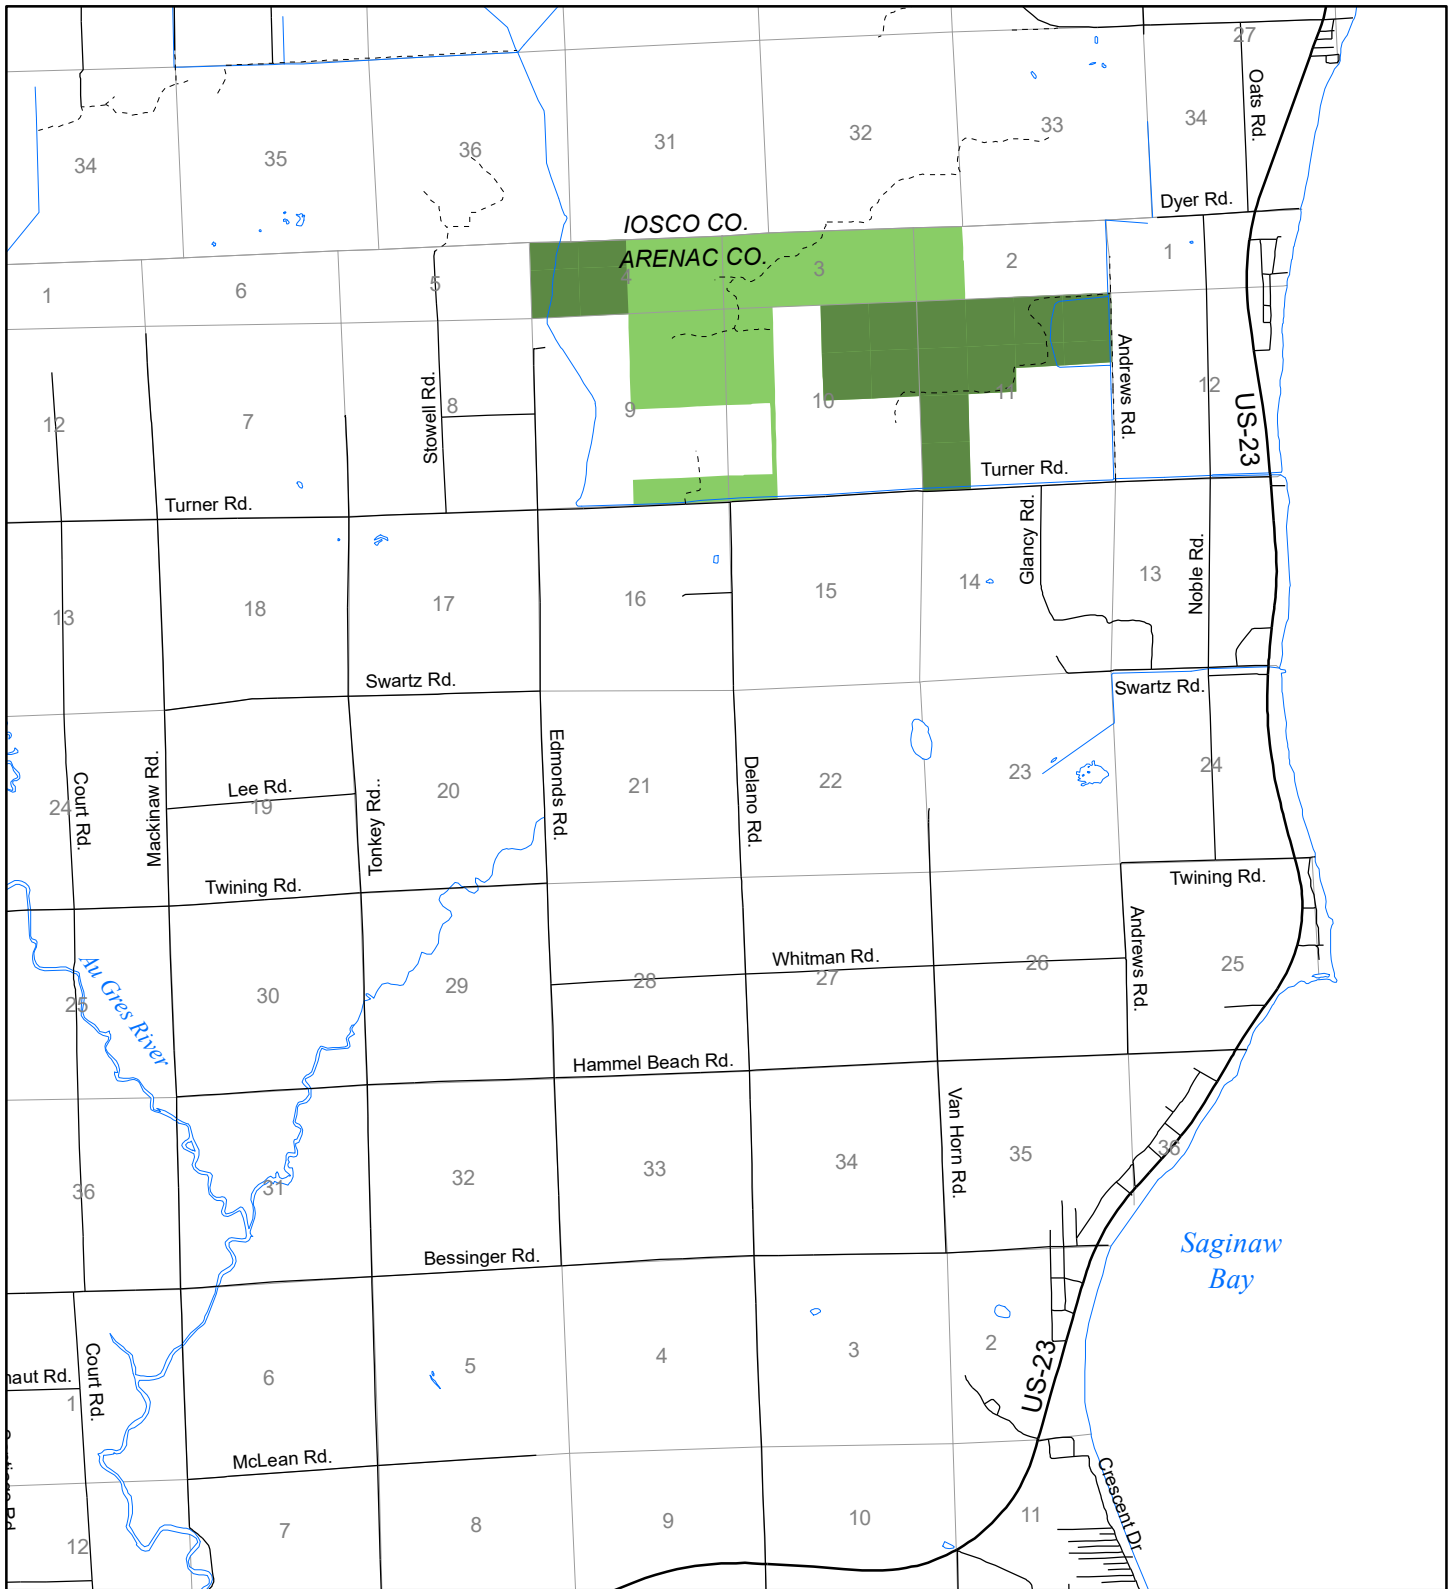

Fuelwood Collection Arenac County T20N, R07E

- State land open to fuelwood collection
- State land closed to fuelwood collection

Effective: April 1, 2017

N

0 1

MILE

03/16/2017

DNR