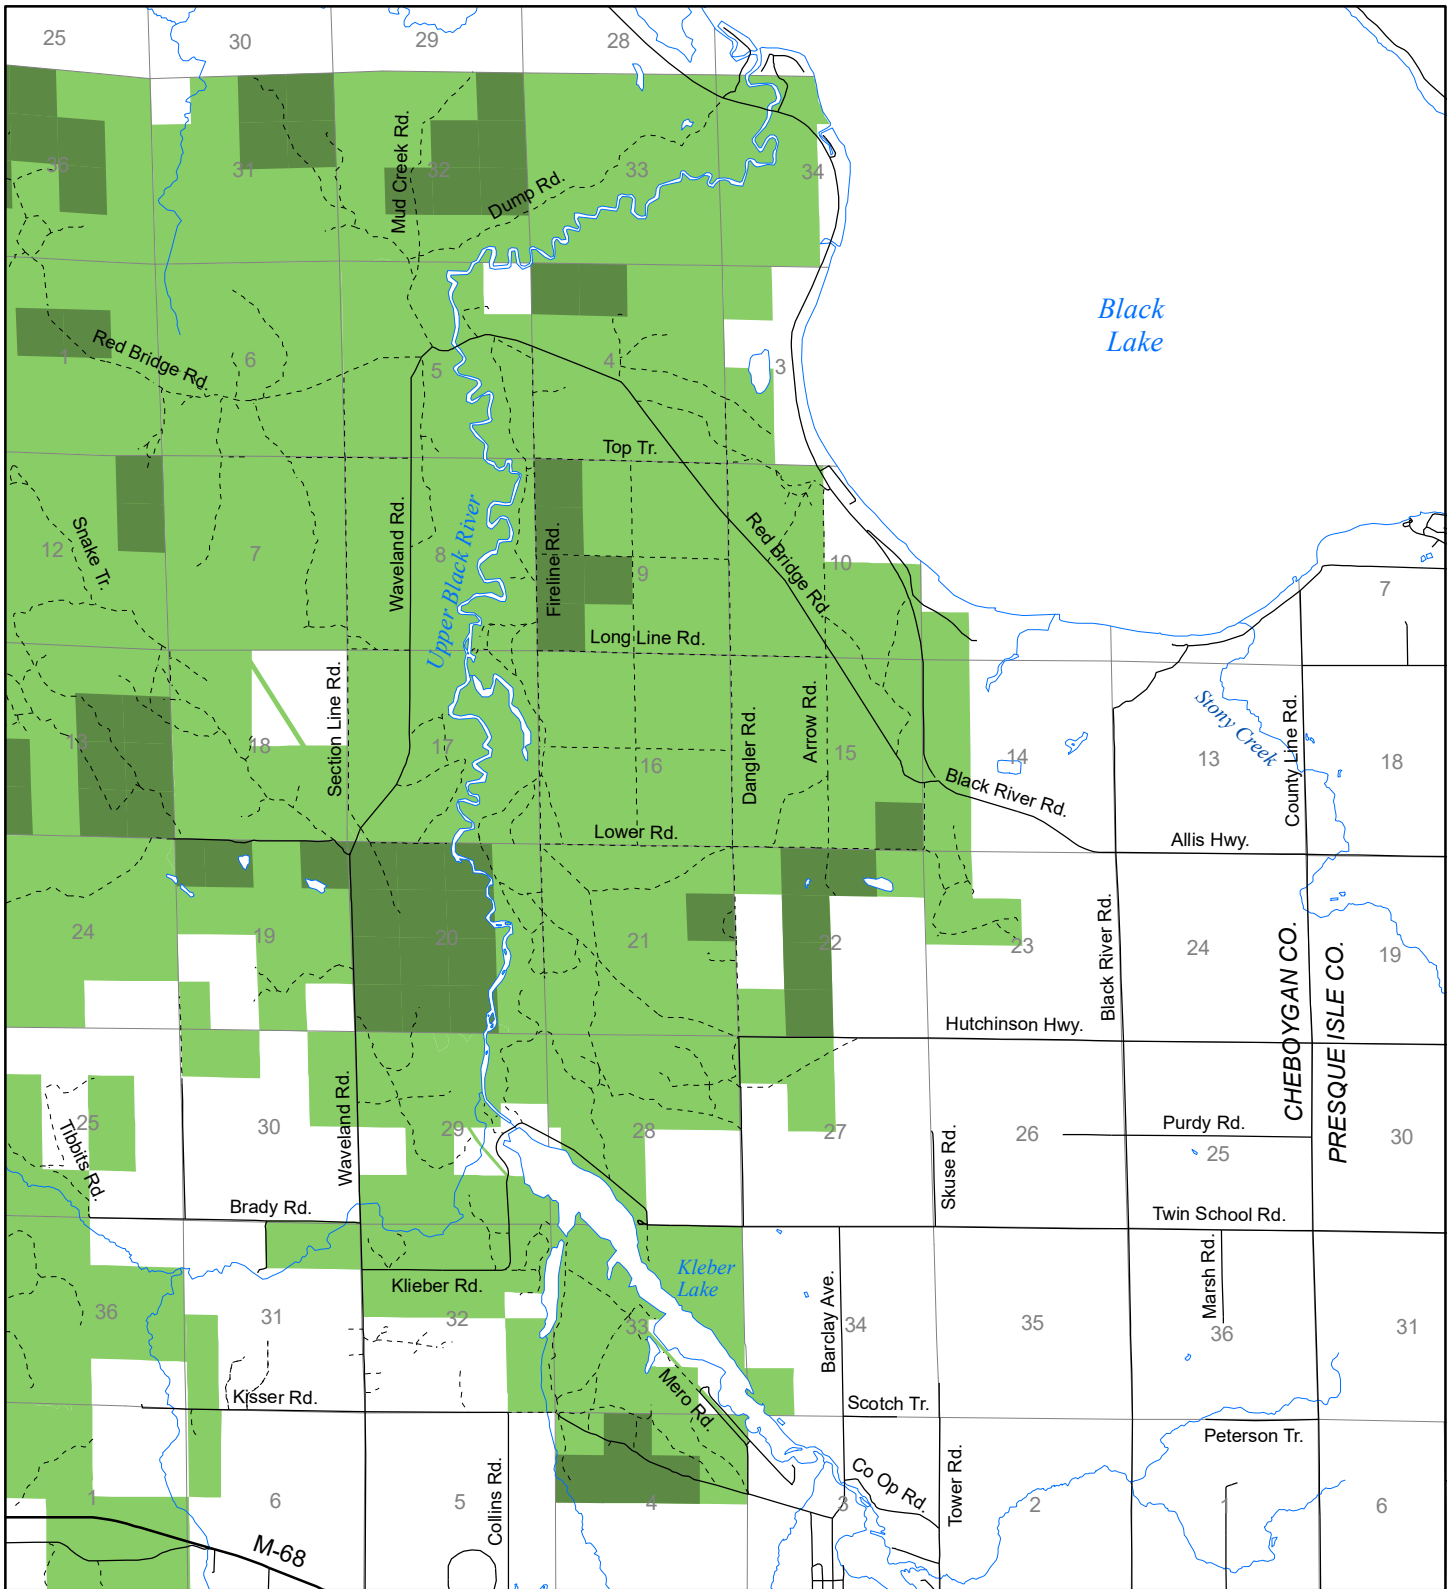

Fuelwood Collection  
 Cheboygan County  
**T35N, R01E**

- State land open to fuelwood collection
- State land closed to fuelwood collection

Effective: April 1, 2017

0 N 1  
 MILE  
 03/07/2017