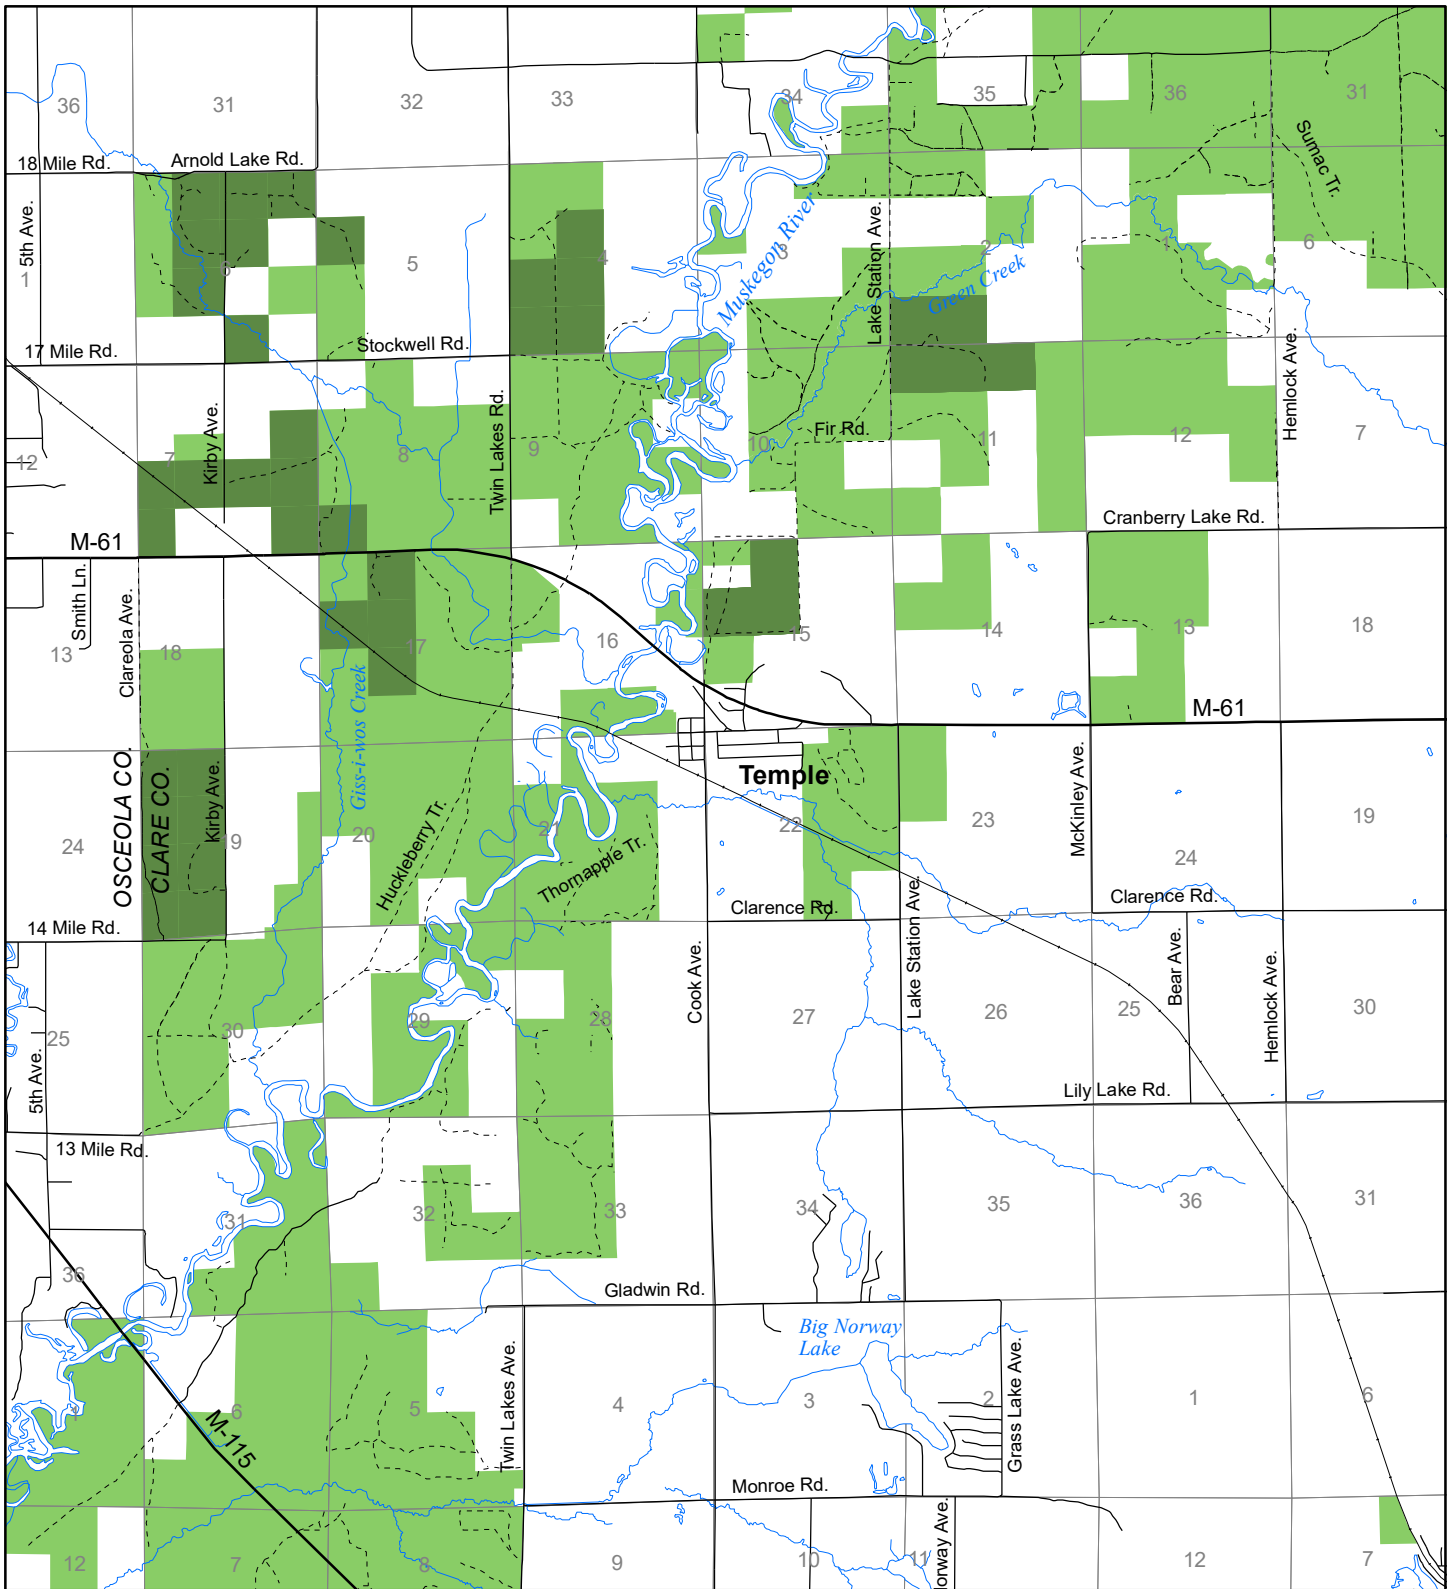

Fuelwood Collection Clare County T19N, R06W

- State land open to fuelwood collection
- State land closed to fuelwood collection

Effective: April 1, 2017

0 N 1
MILE
03/16/2017