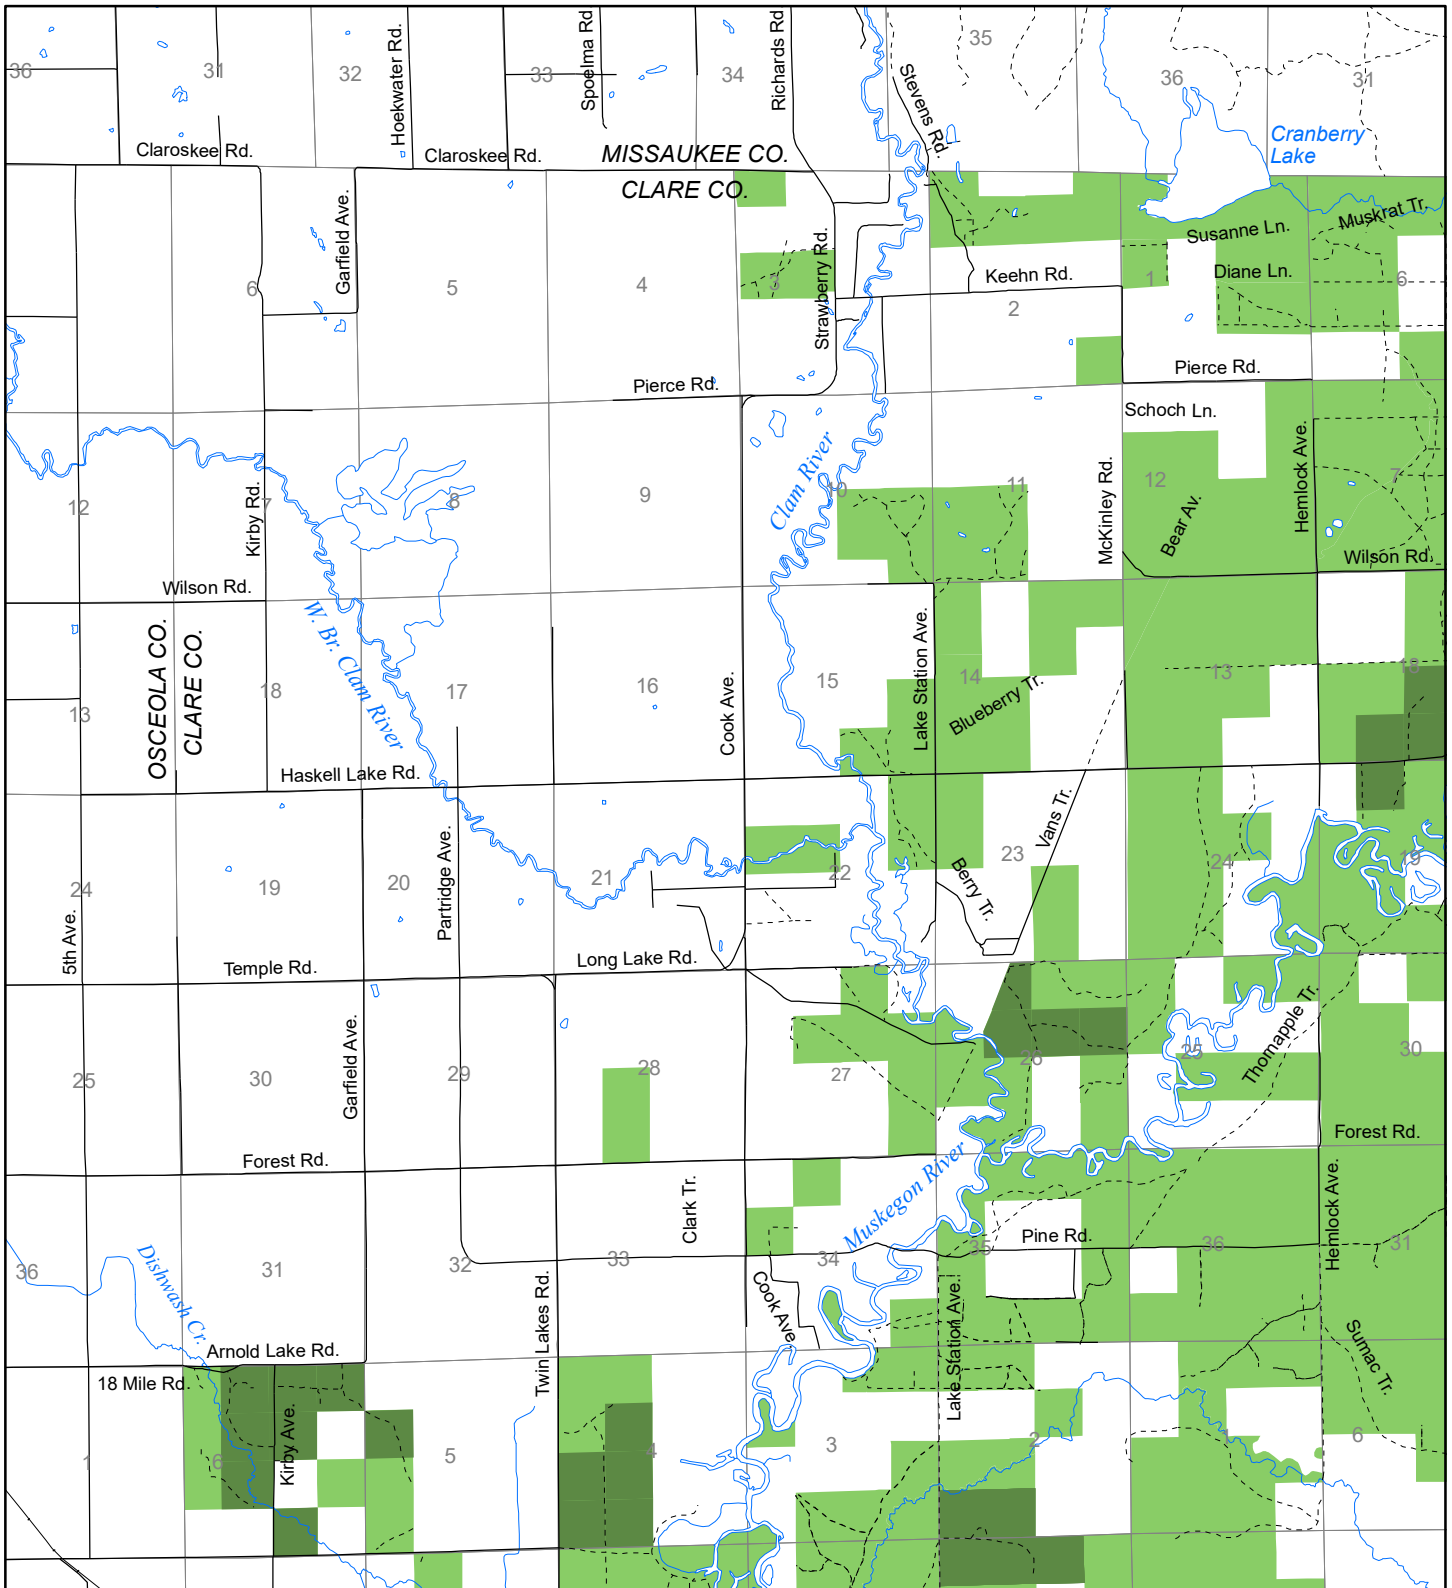

Fuelwood Collection Clare County T20N, R06W

- State land open to fuelwood collection
- State land closed to fuelwood collection

Effective: April 1, 2017

0

MILE

1

N

DEPARTMENT OF NATURAL RESOURCES
DNR
MICHIGAN